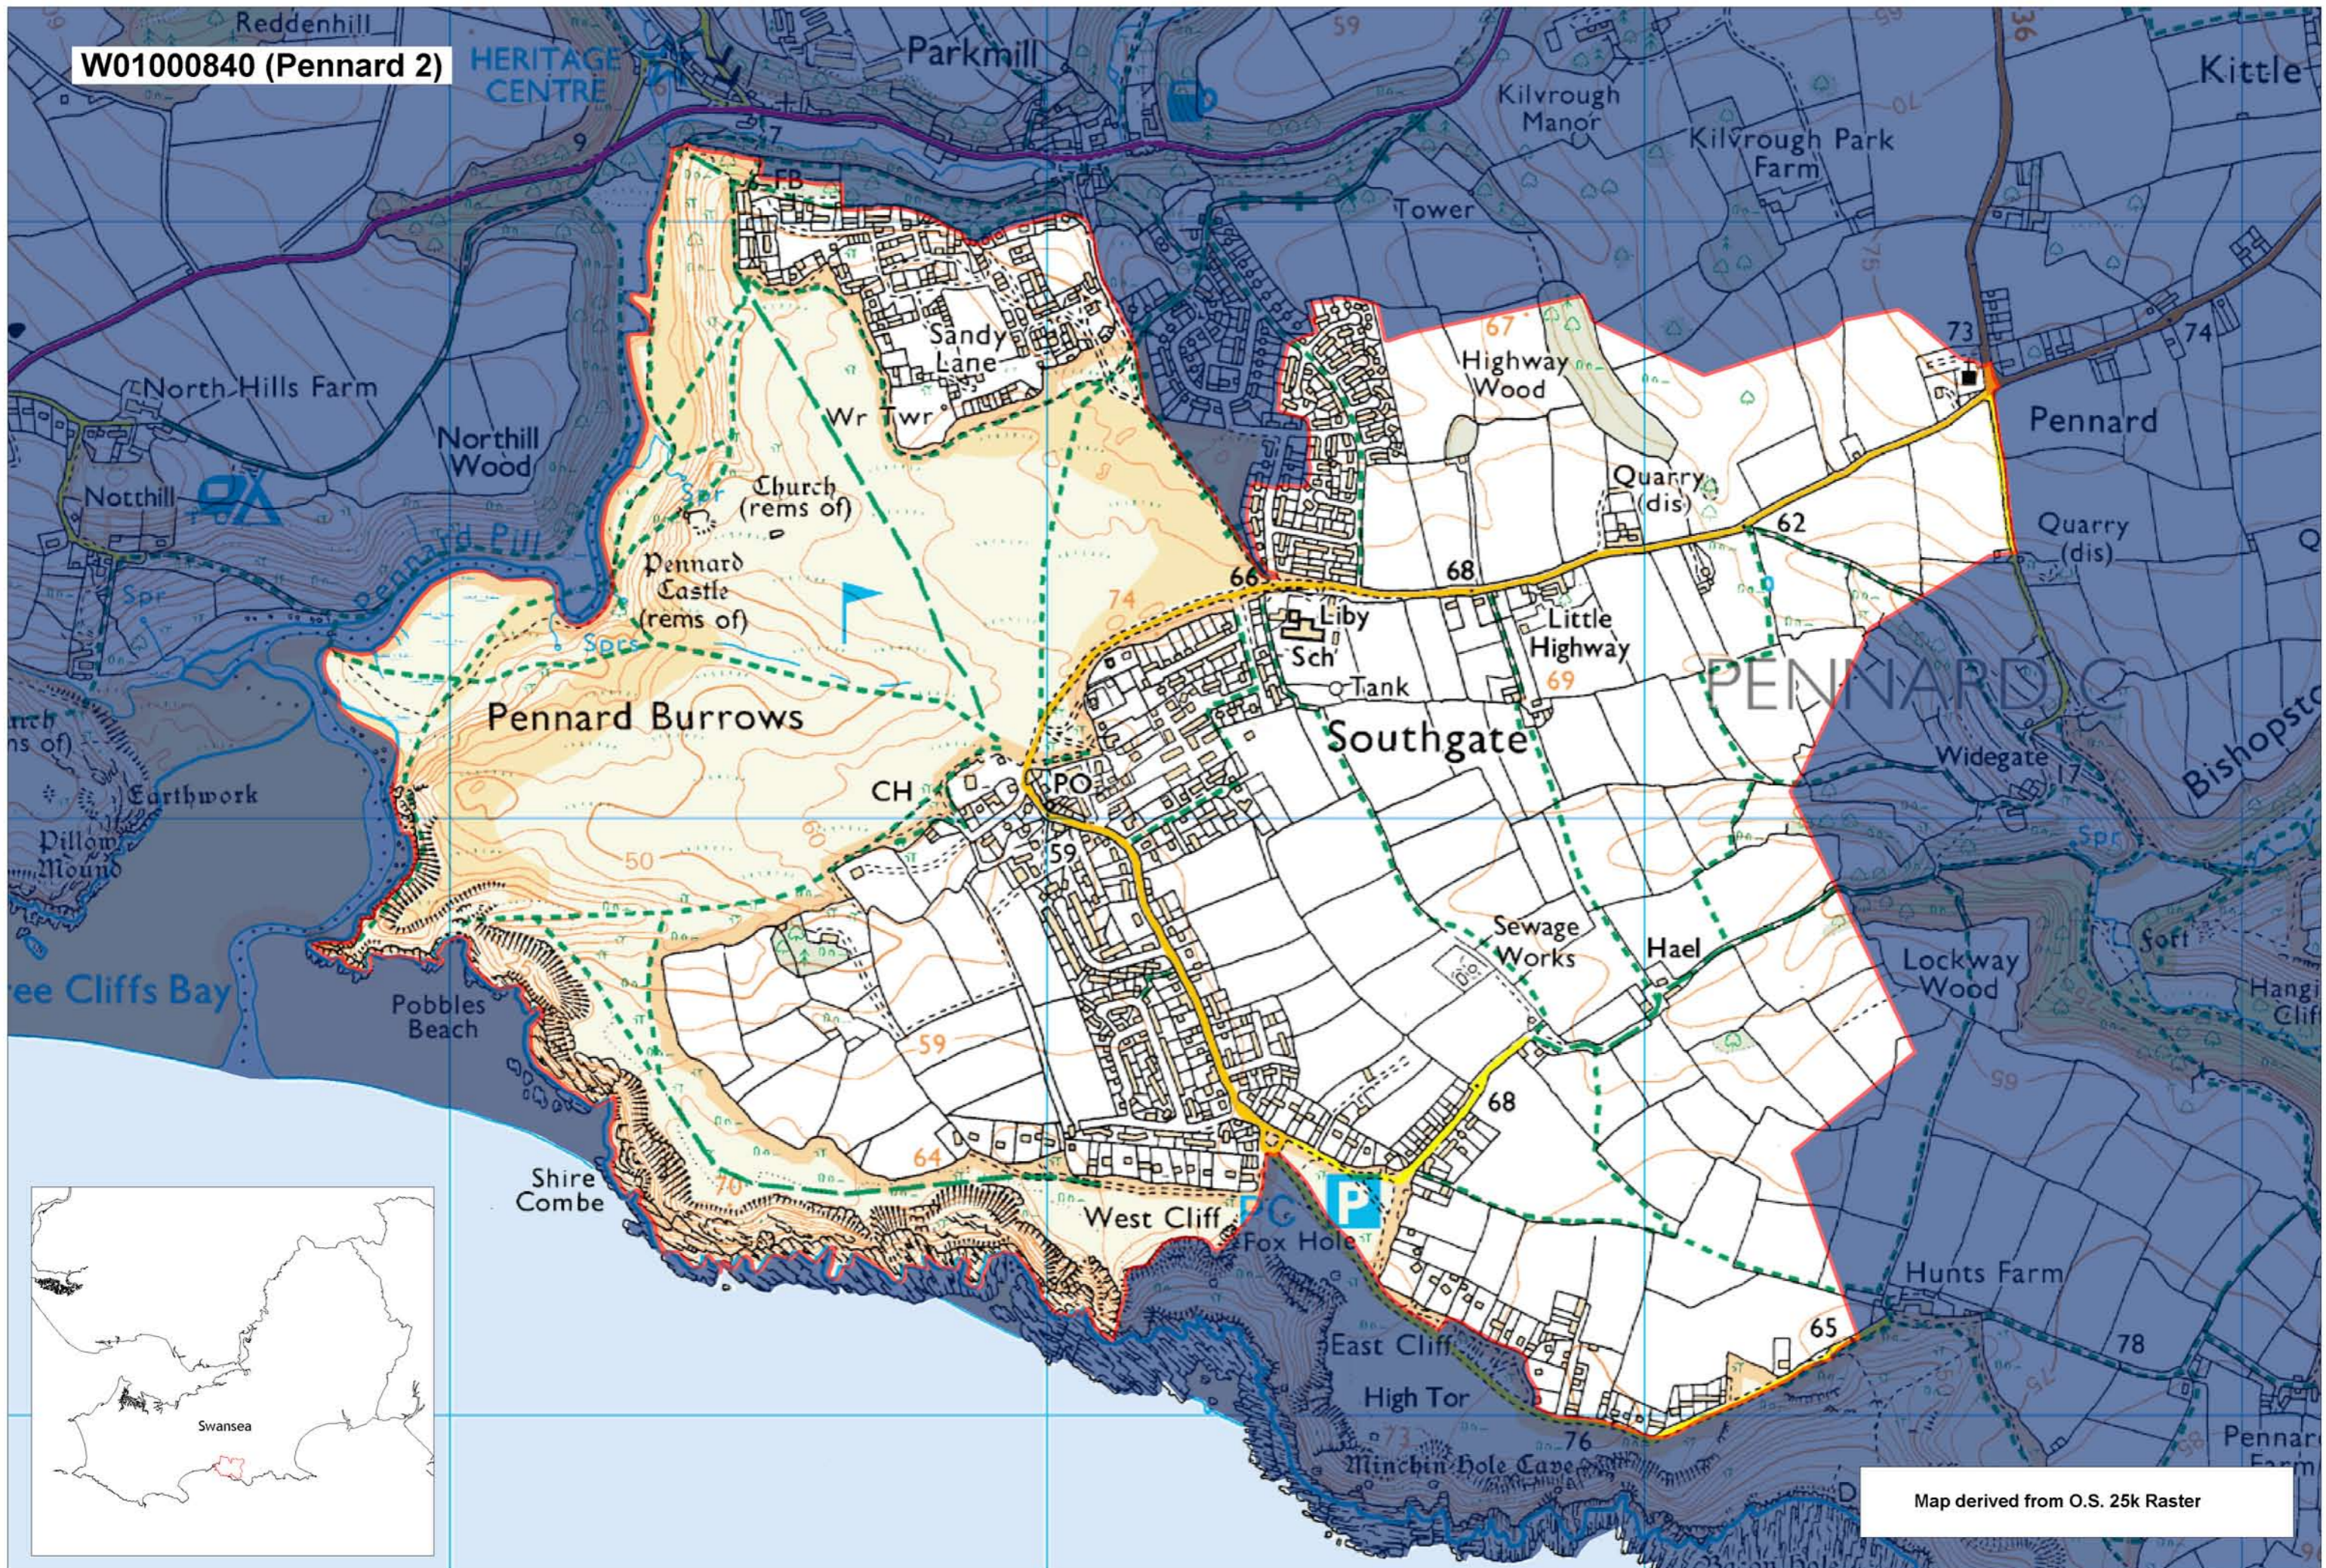

W01000840 (Pennard 2)

Map derived from O.S. 25k Raster