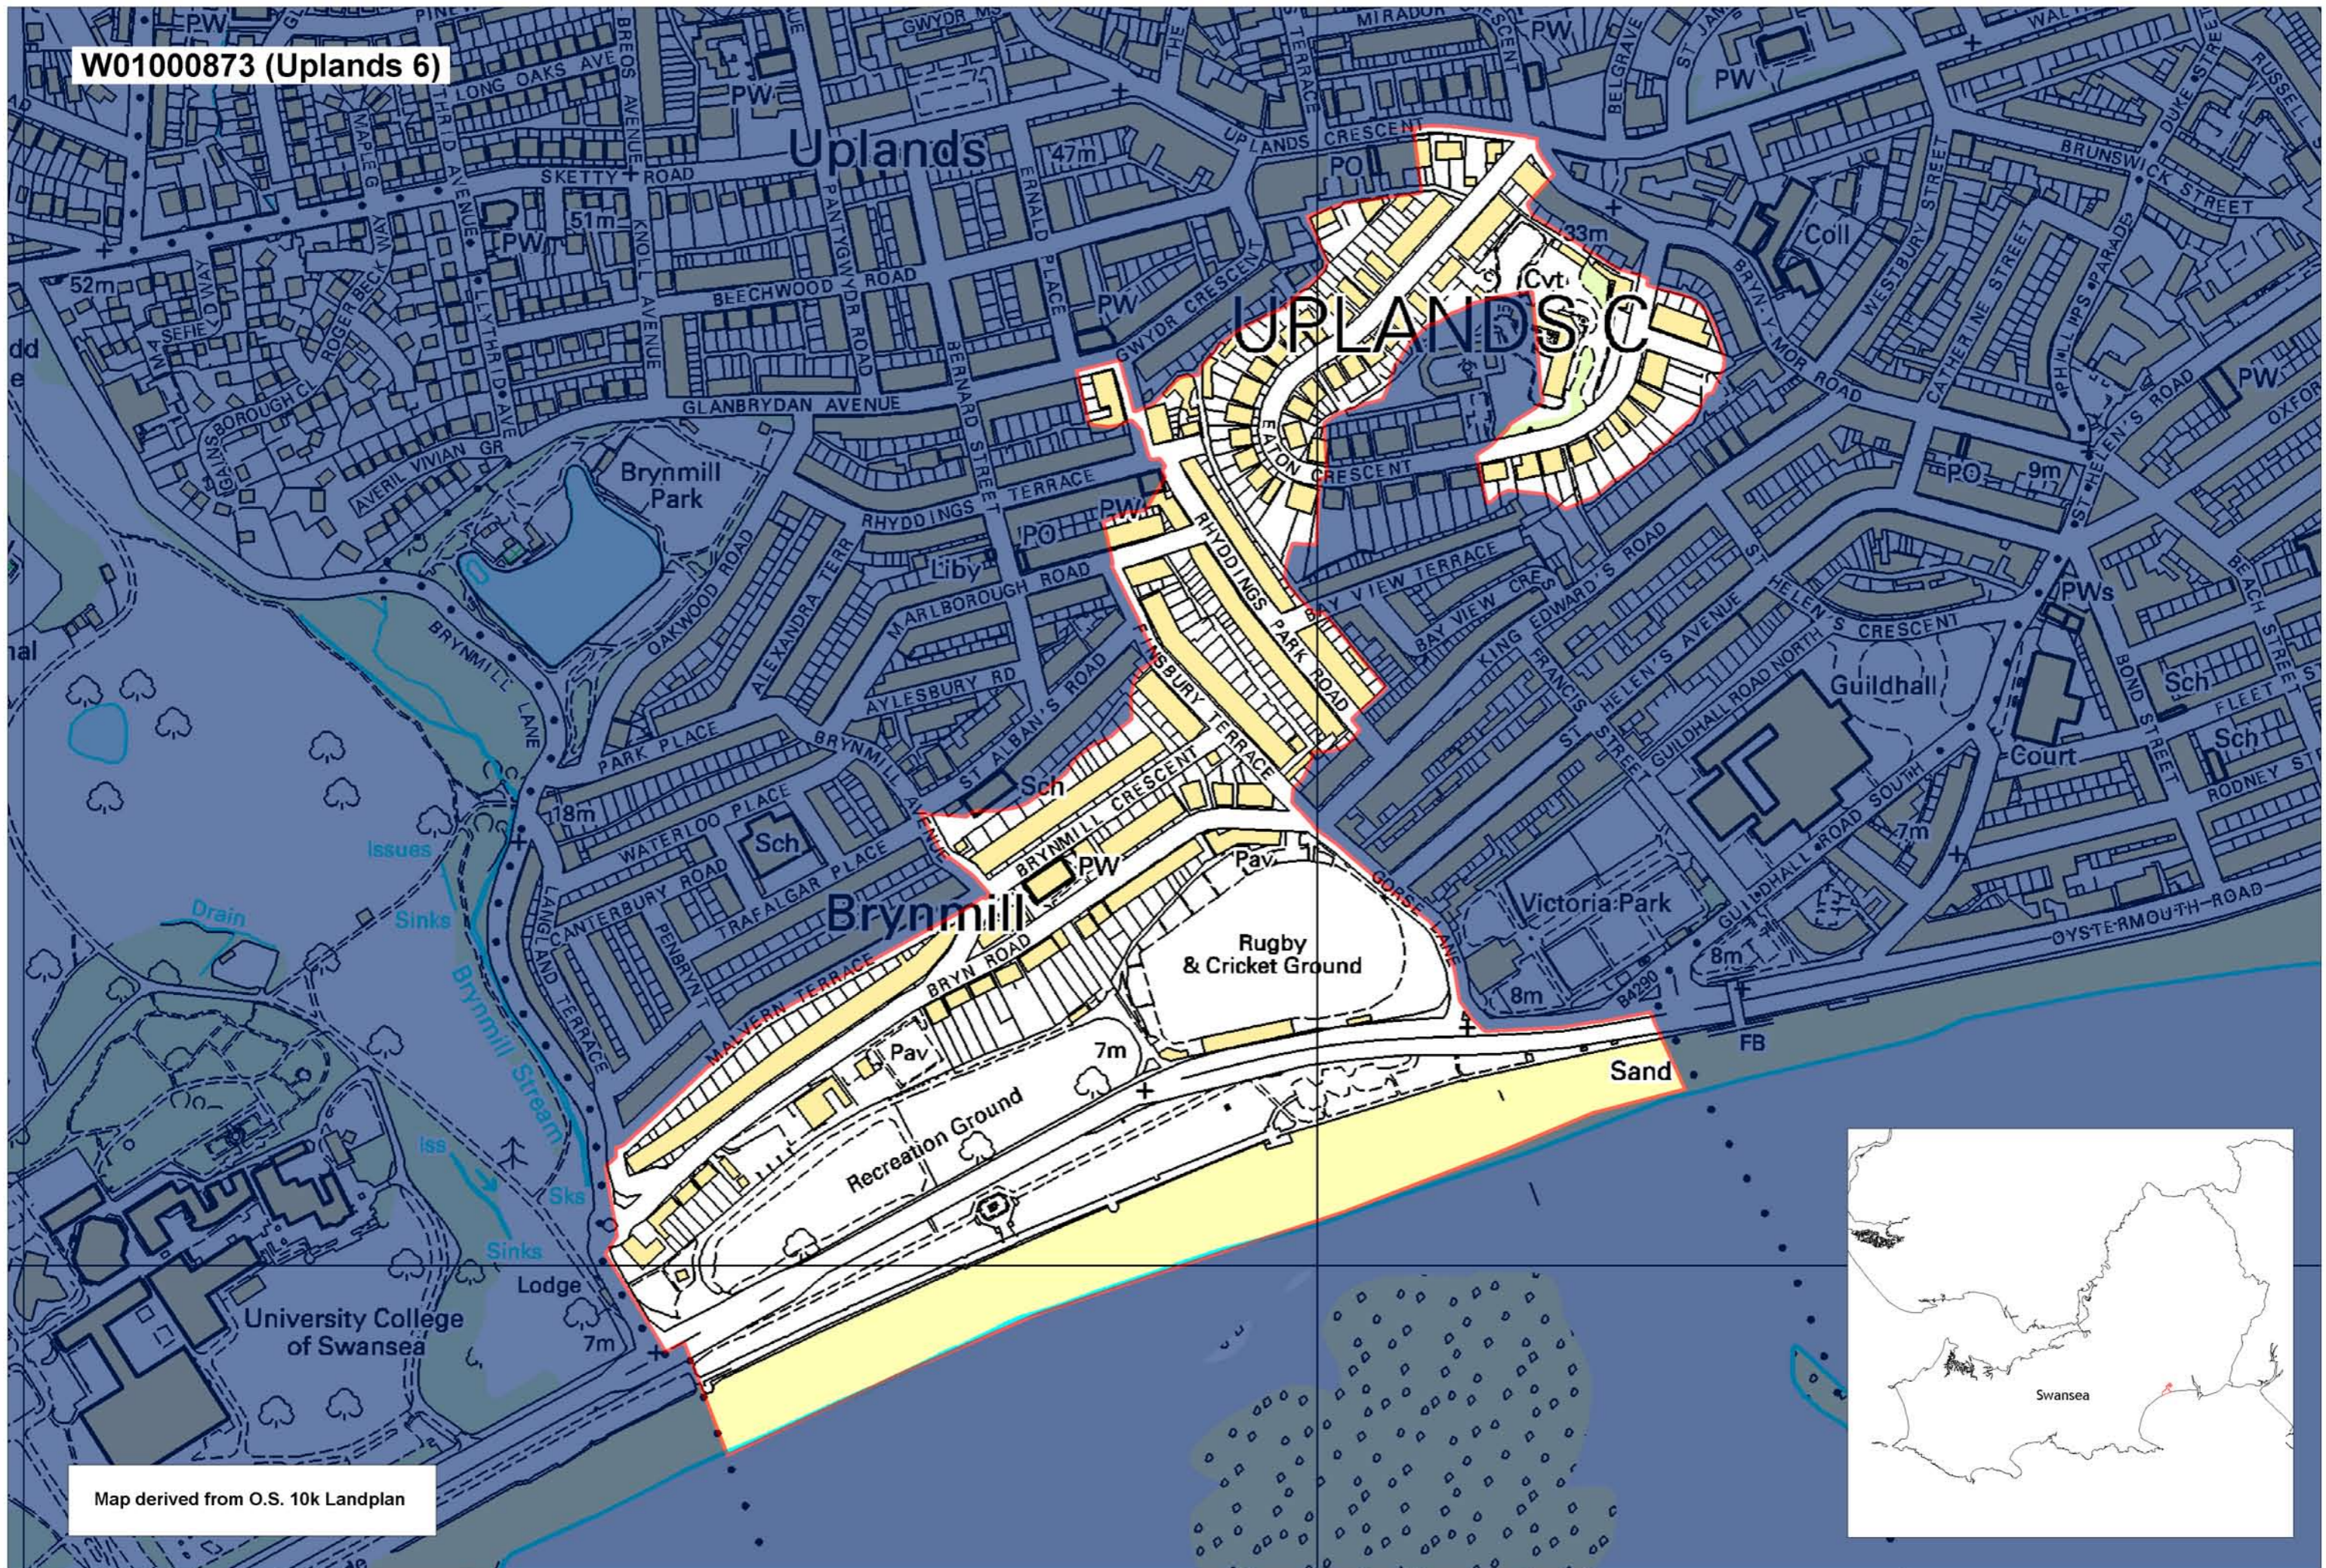

W01000873 (Uplands 6)

UPLANDS C

Brynmill

Rugby & Cricket Ground

Recreation Ground

Sand

University College of Swansea

Map derived from O.S. 10k Landplan

This map is based upon the Ordnance Survey material with the permission of Ordnance Survey on behalf of The Controller of Her Majesty's Stationery Office. © Crown copyright 2008. Unauthorised reproduction infringes Crown copyright and may lead to prosecution or civil proceedings. Welsh Assembly Government. Licence Number: 100017916. Mae'r map hwn yn seiliedig ar ddeunydd yr Arolwg Ordnans gyda chaniatâd Arolwg Ordnans ar ran Rheolwr Llyfrau Ei Mawrhydi. © Hawffraint y Goron 2008. Mae atgynhyrchu heb ganiatâd yn torri hawffraint y Goron a gall hyn arwain at erlyniad neu achos sifil. Llywodraeth Cynulliad Cymru. Rhif trwydded 100017916.