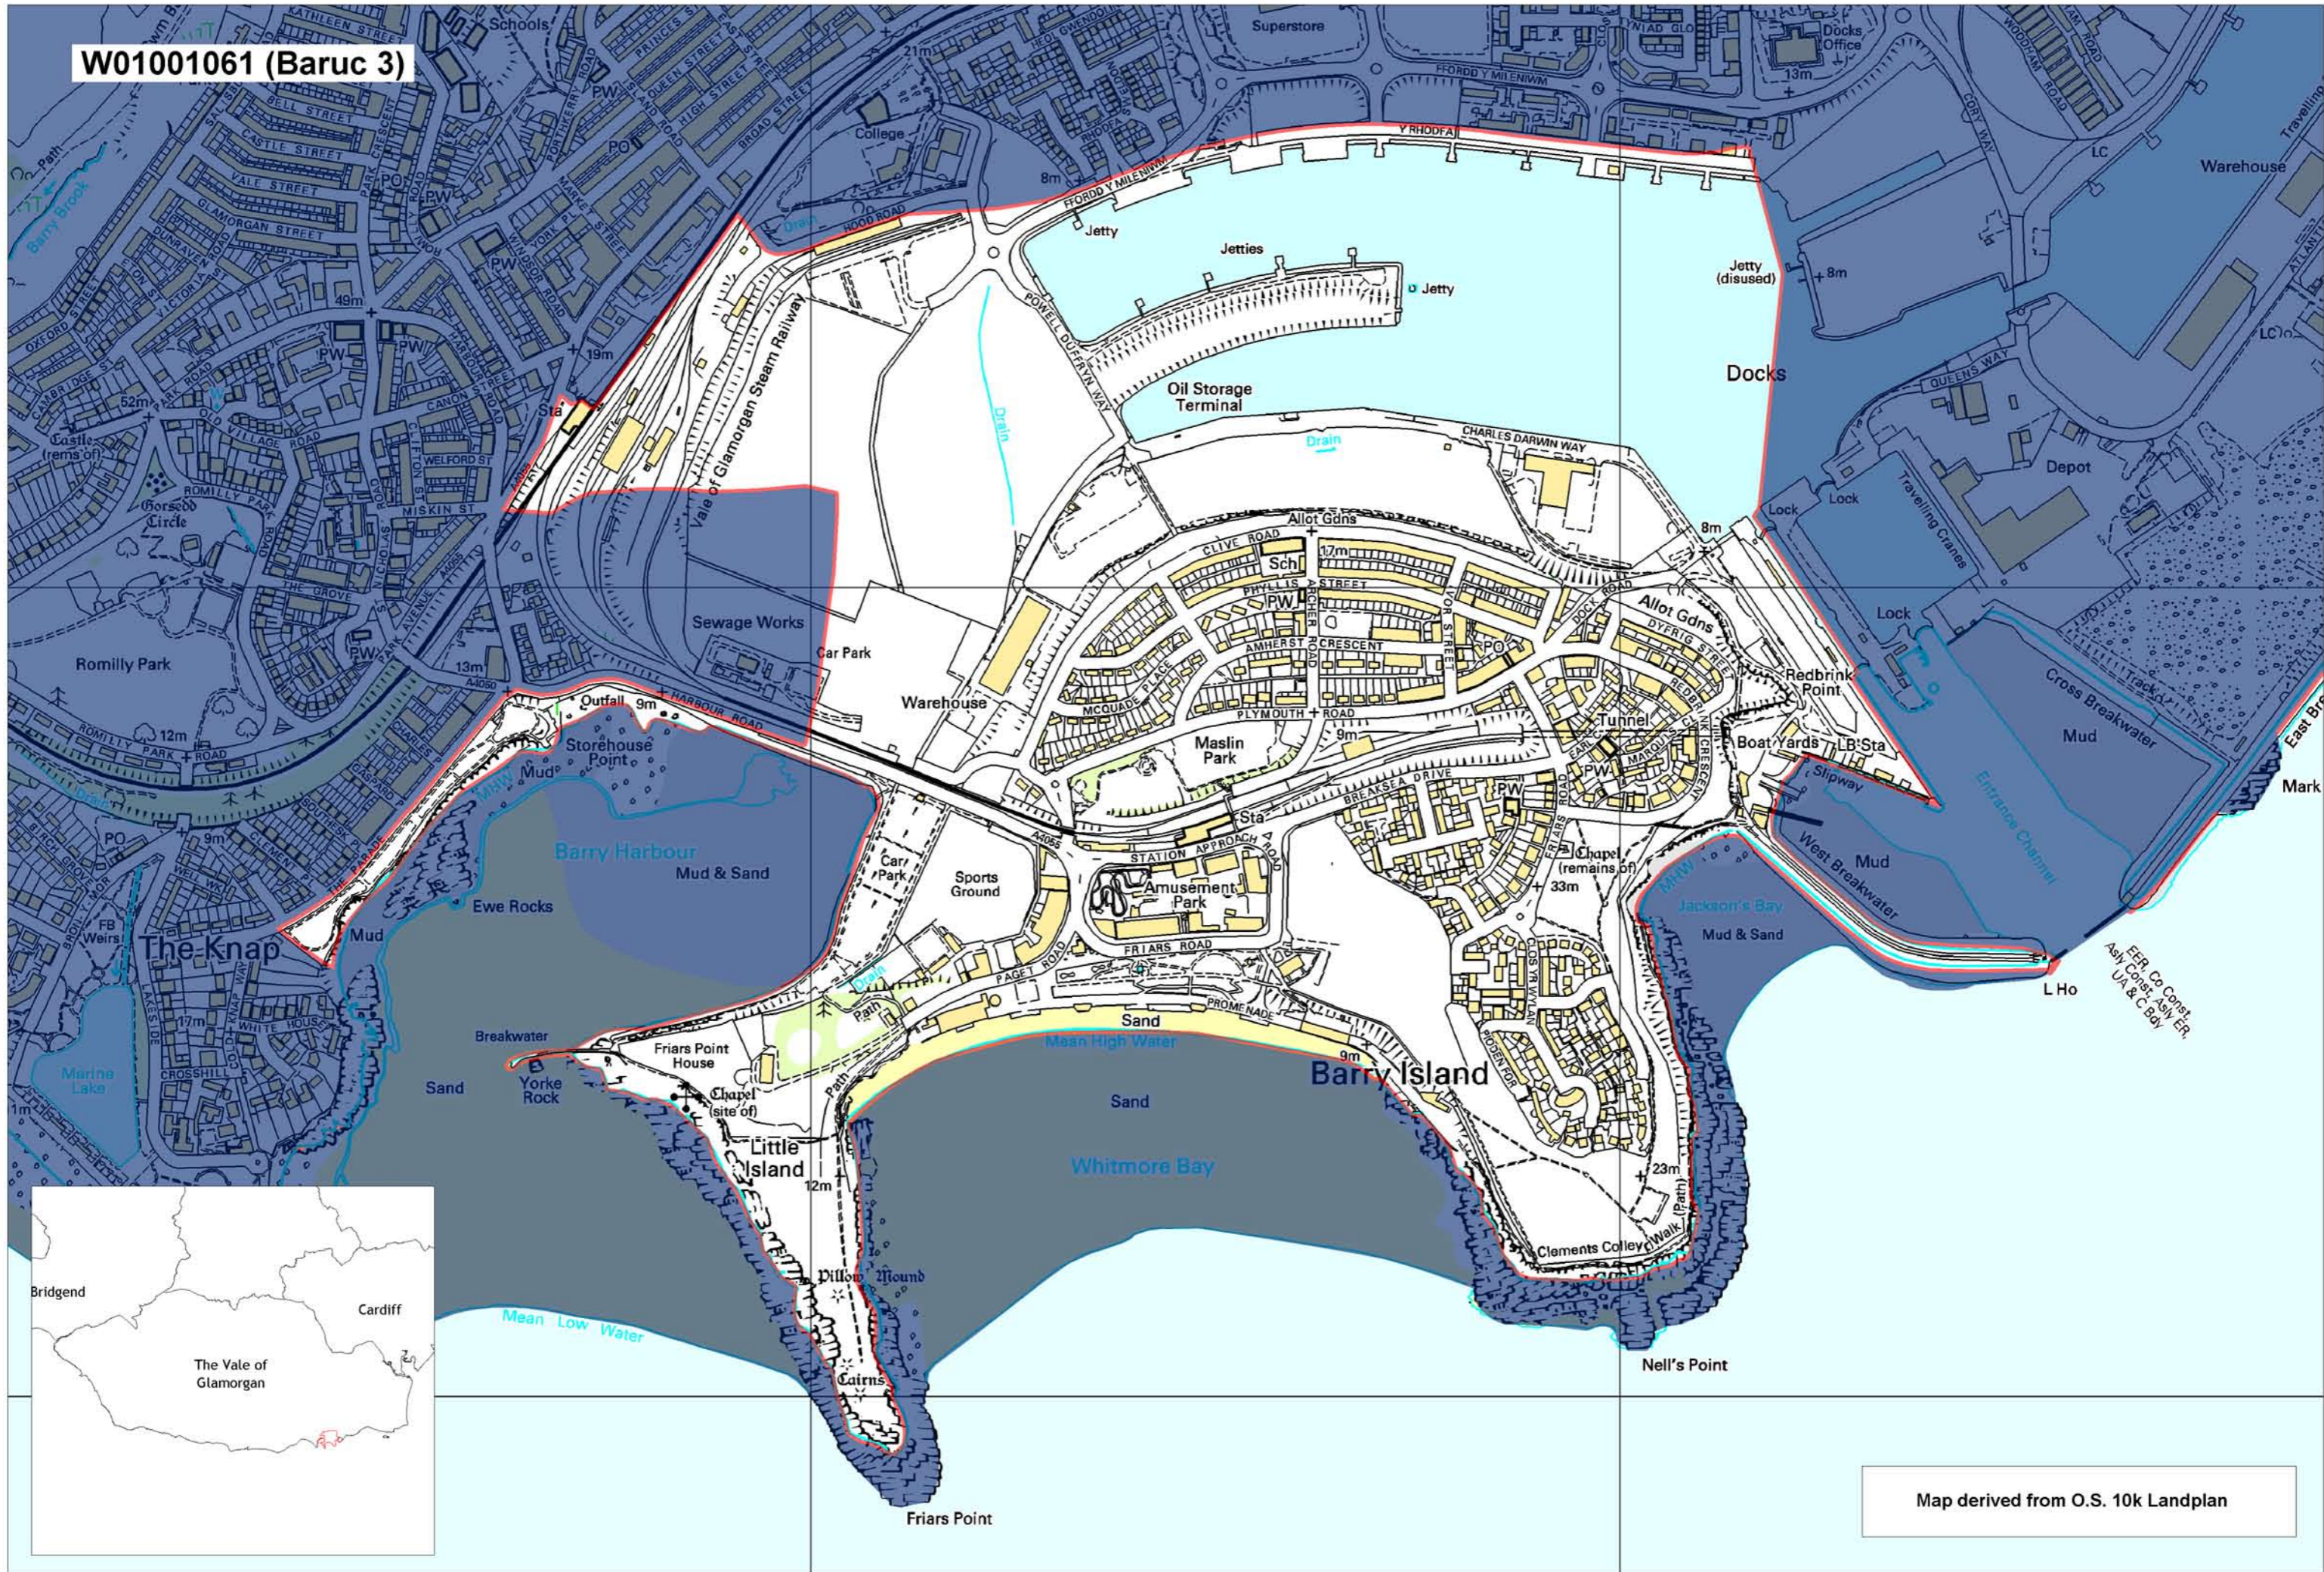

W01001061 (Baruc 3)

This map is based upon the Ordnance Survey material with the permission of Ordnance Survey on behalf of The Controller of Her Majesty's Stationery Office. © Crown copyright 2008. Unauthorised reproduction infringes Crown copyright and may lead to prosecution or civil proceedings. Welsh Assembly Government. Licence Number: 100017916. Mae'r map hwn yn seiliedig ar ddeunydd yr Arolwg Ordnans gyda chaniatâd Arolwg Ordnans ar ran Rheolwr Llyfrfa El Mawrhydi. © Hawffraint y Goron 2008. Mae atgynhyrchu heb ganiatâd yn torri hawffraint y Goron a gall hyn arwain at erlyniad neu achos sifil. Llywodraeth Cynulliad Cymru. Rhif trwydded 100017916.

Map derived from O.S. 10k Landplan