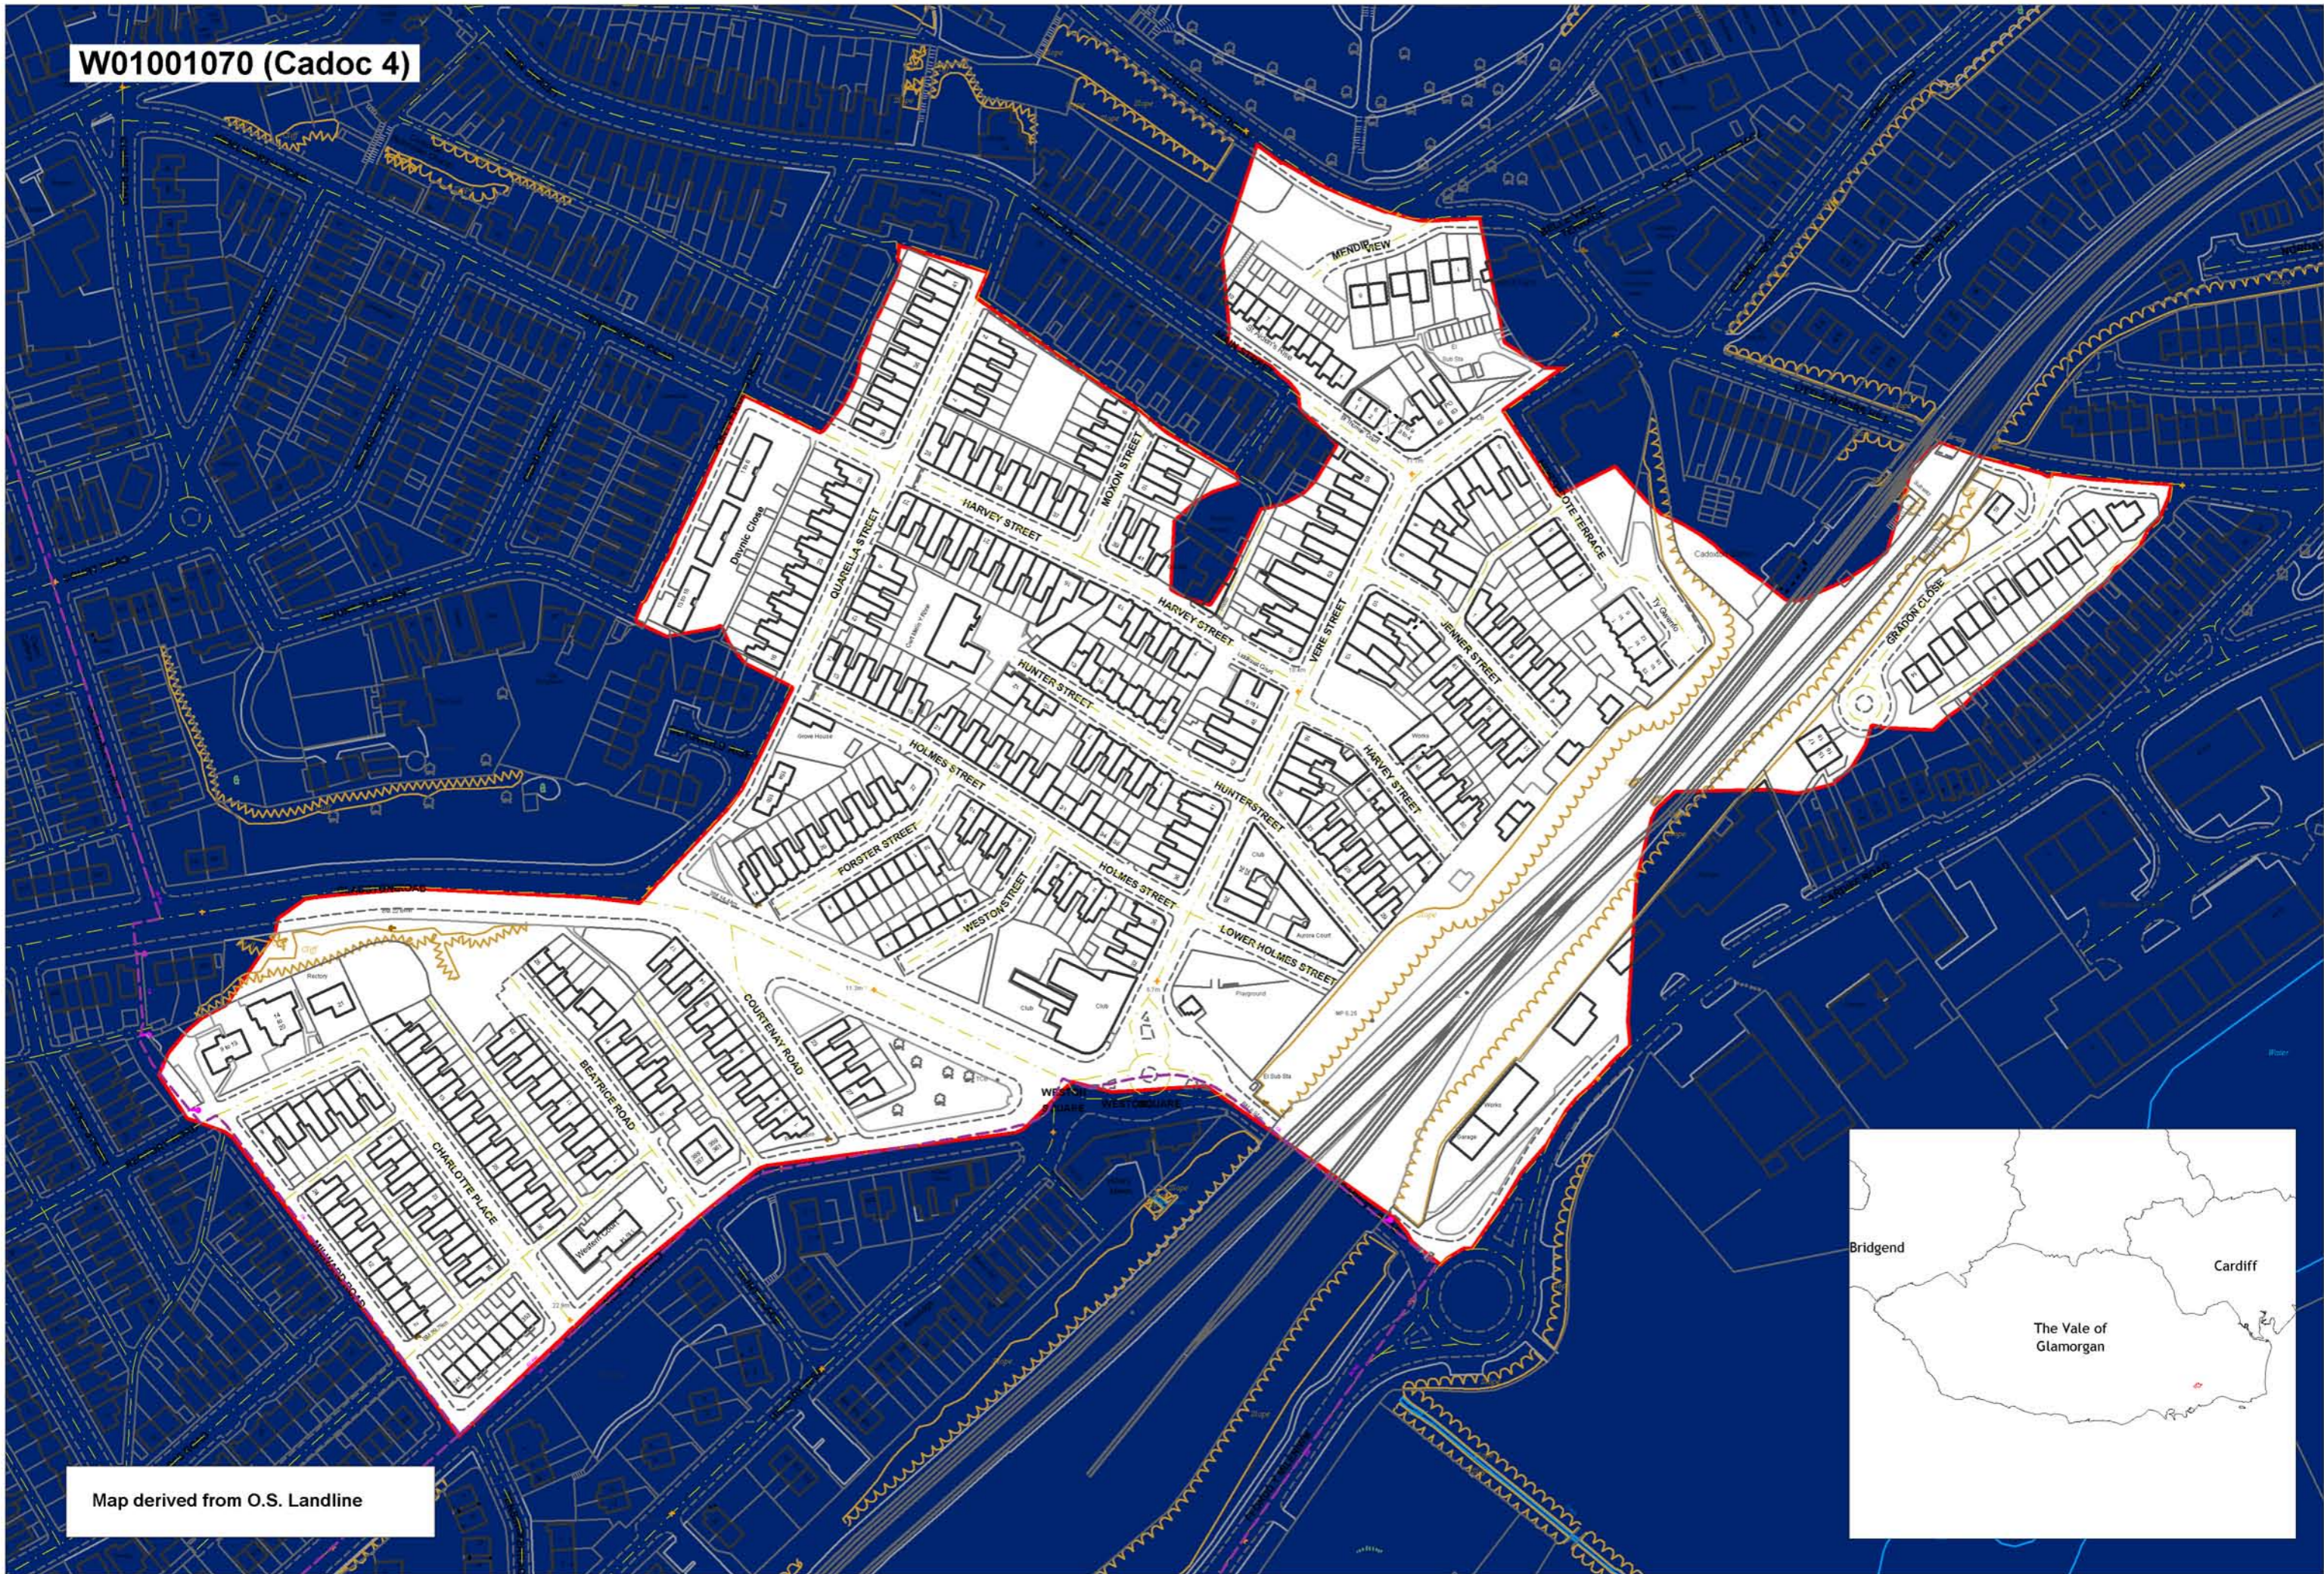

W01001070 (Cadoc 4)

Map derived from O.S. Landline