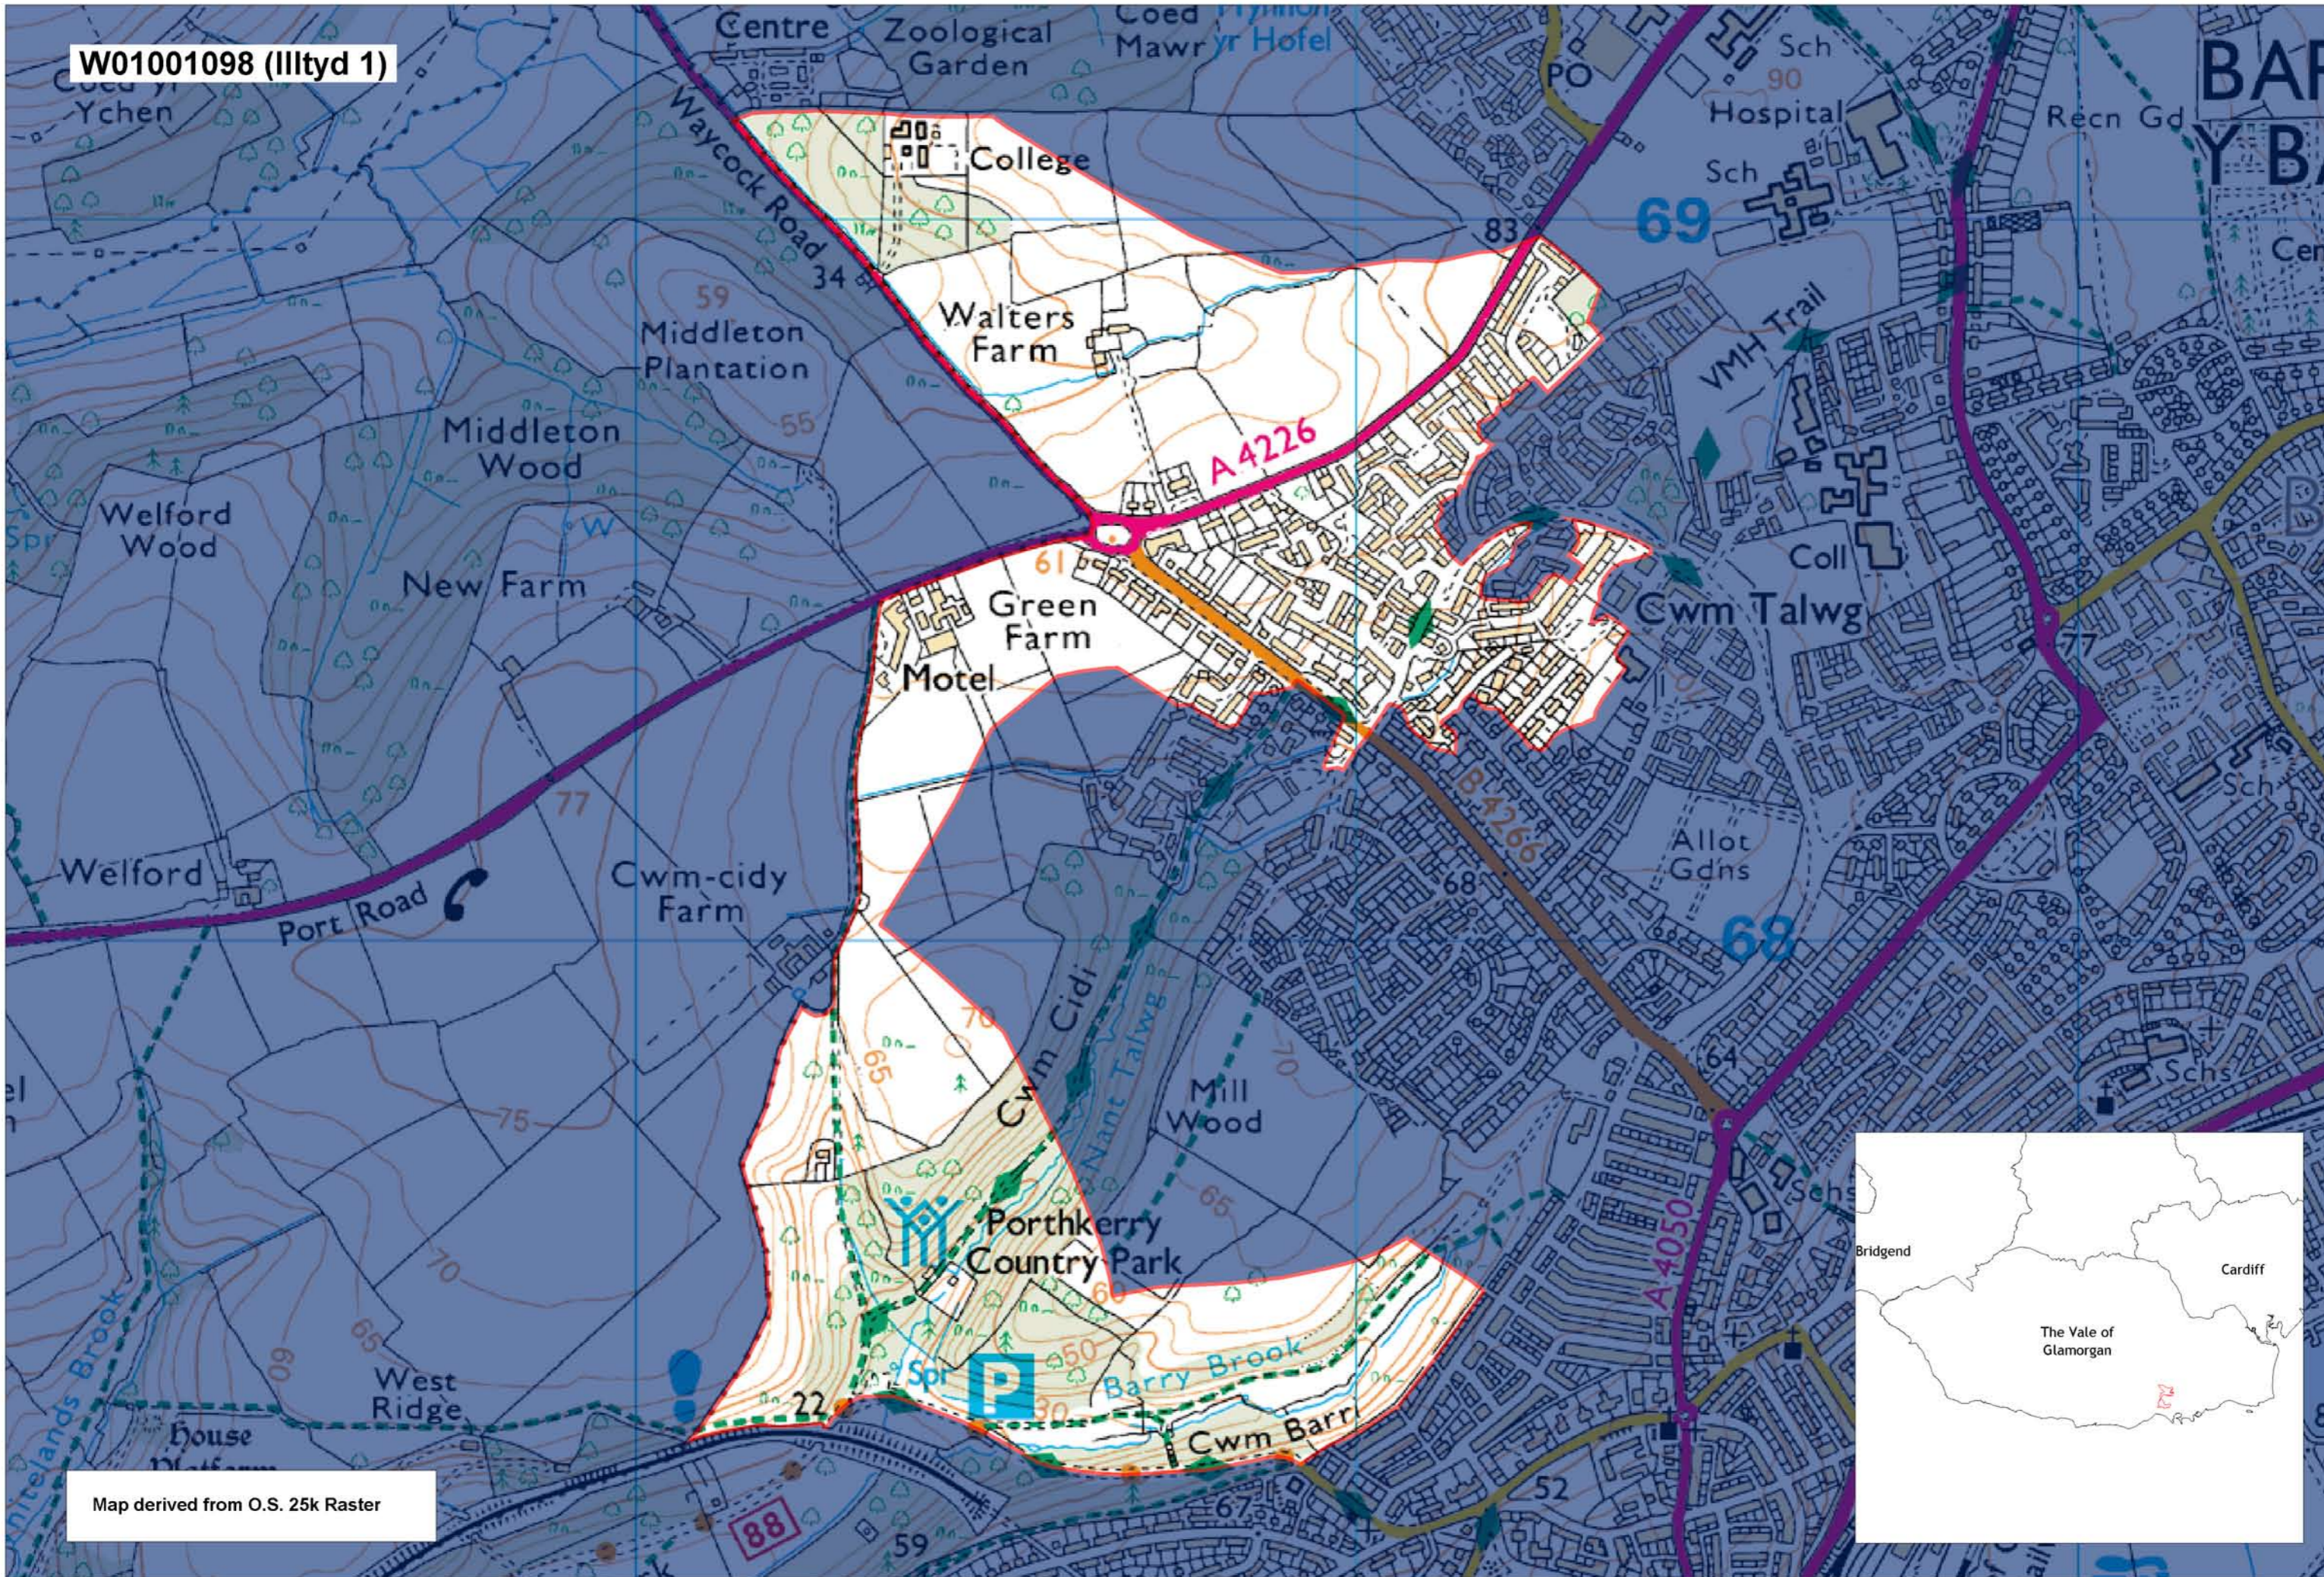

W01001098 (Illtyd 1)

Map derived from O.S. 25k Raster