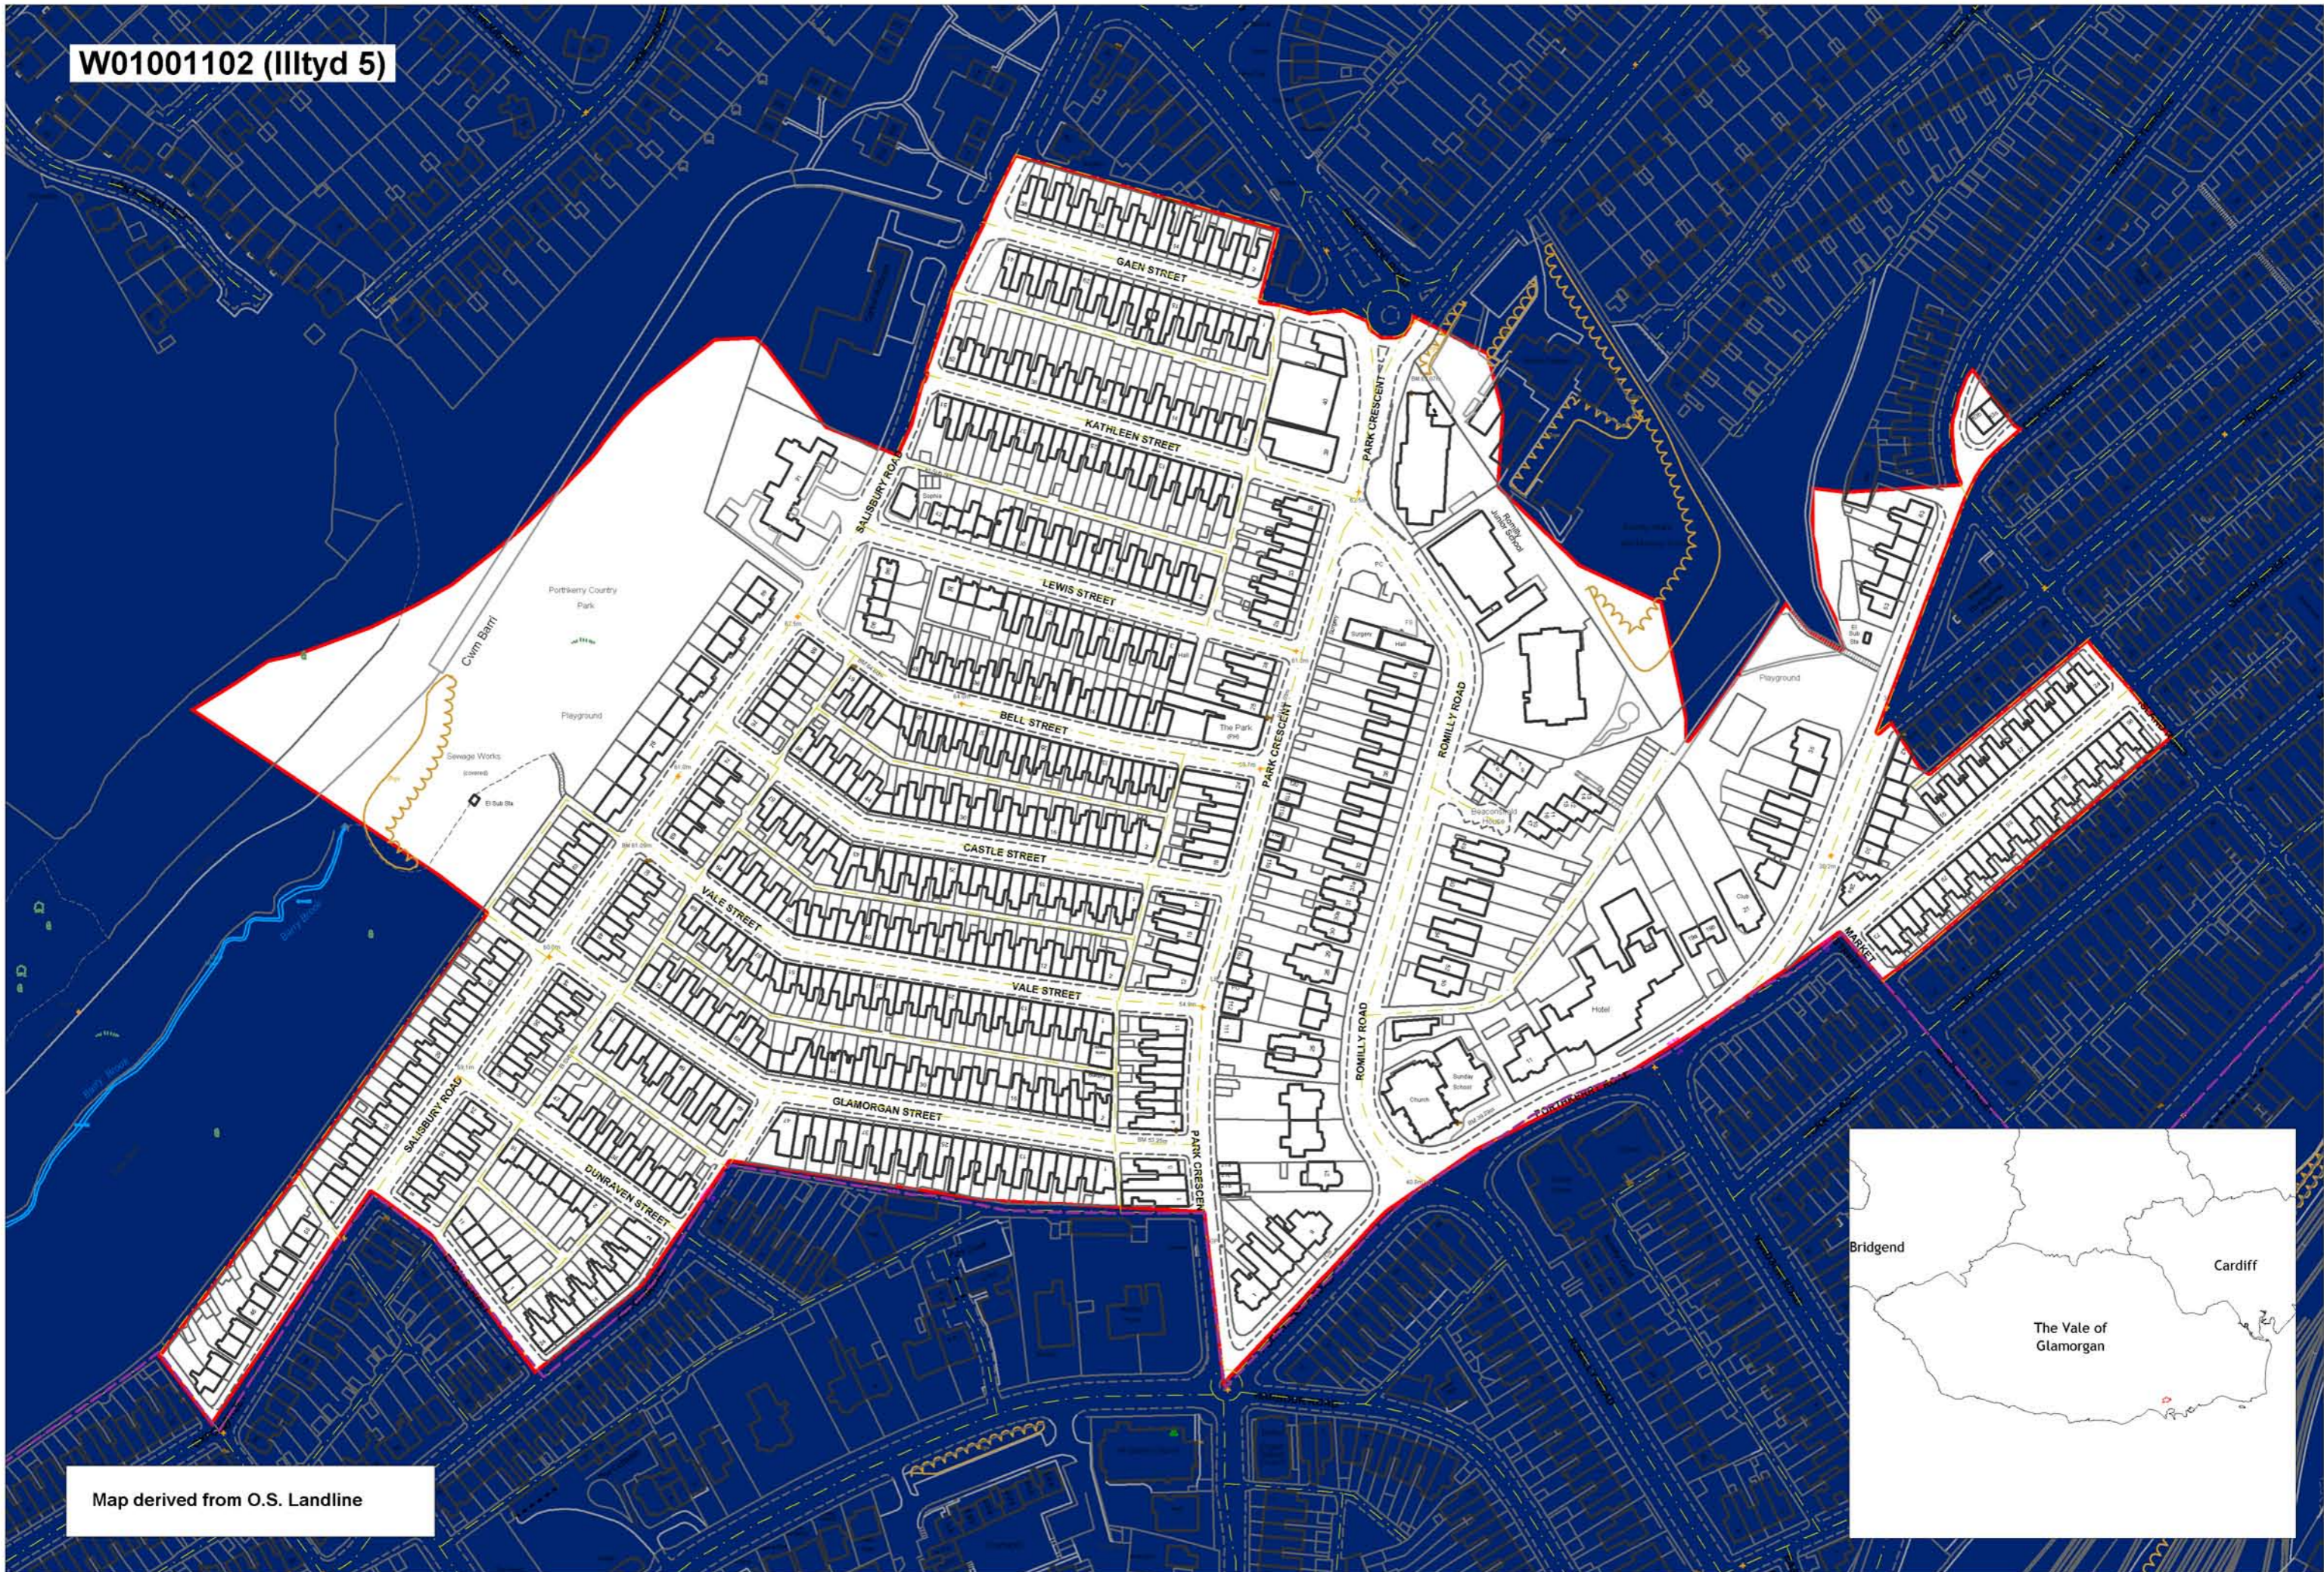

W01001102 (Illtyd 5)

Map derived from O.S. Landline