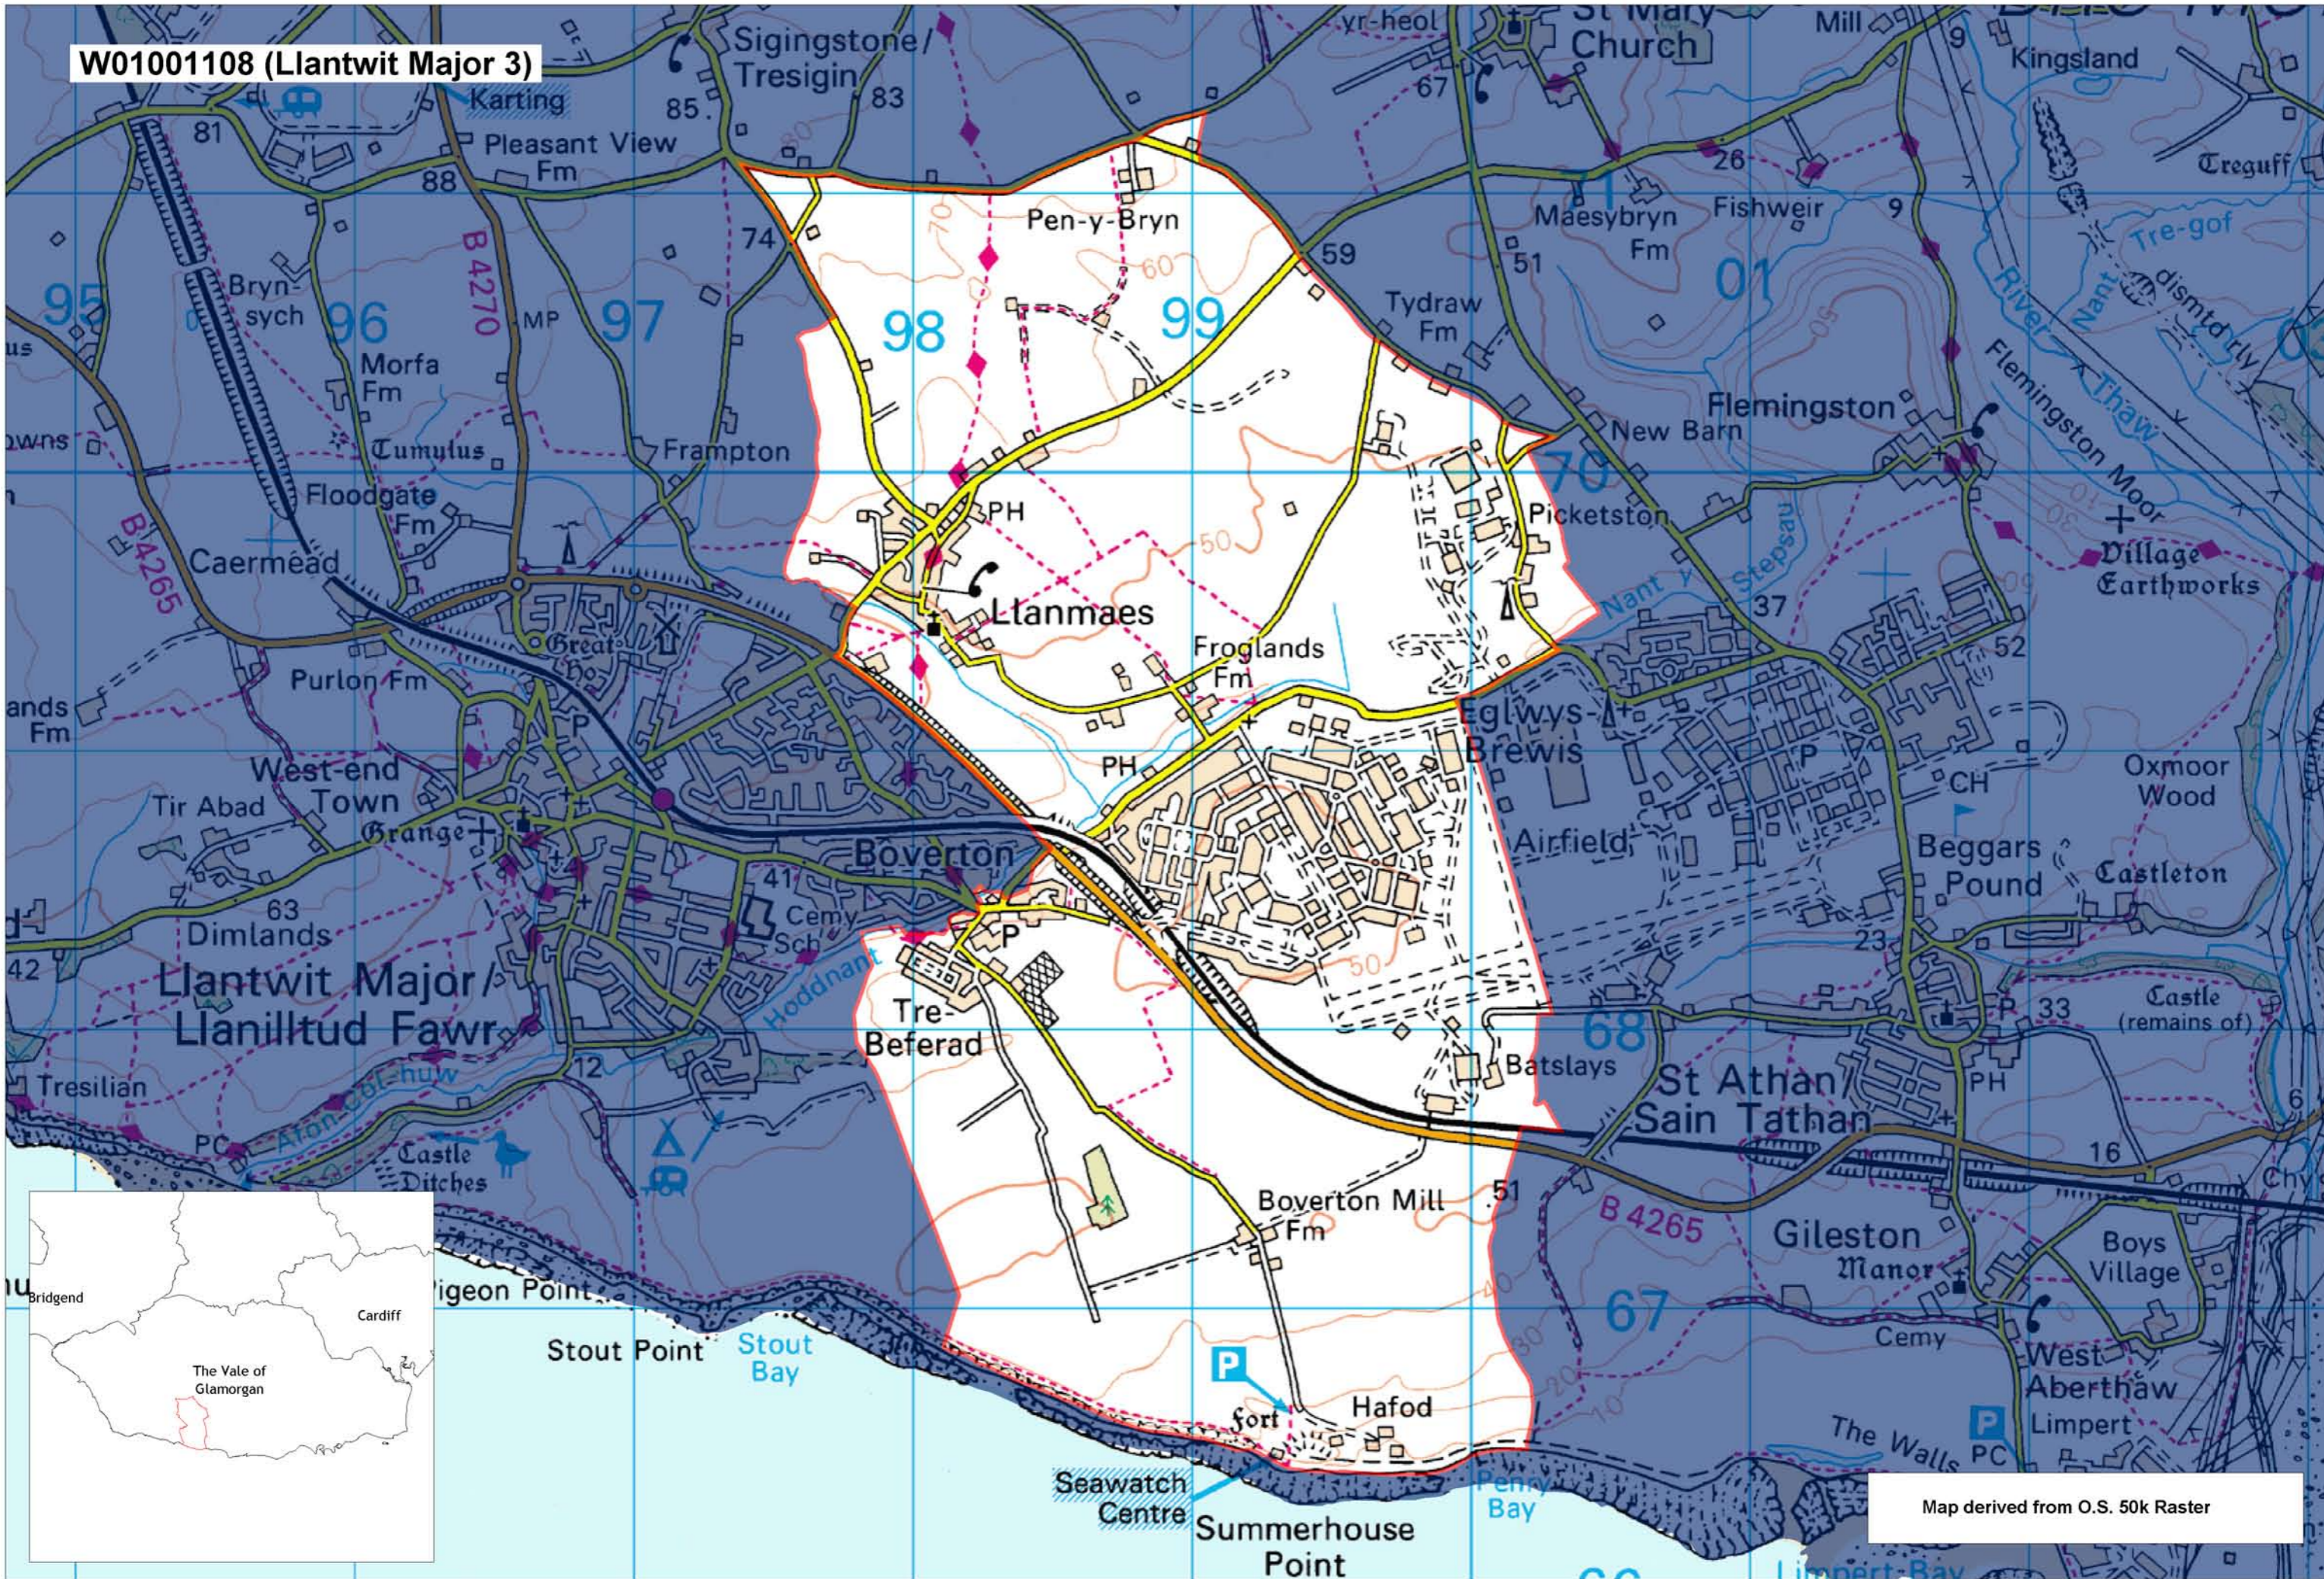

W01001108 (Llantwit Major 3)

Map derived from O.S. 50k Raster