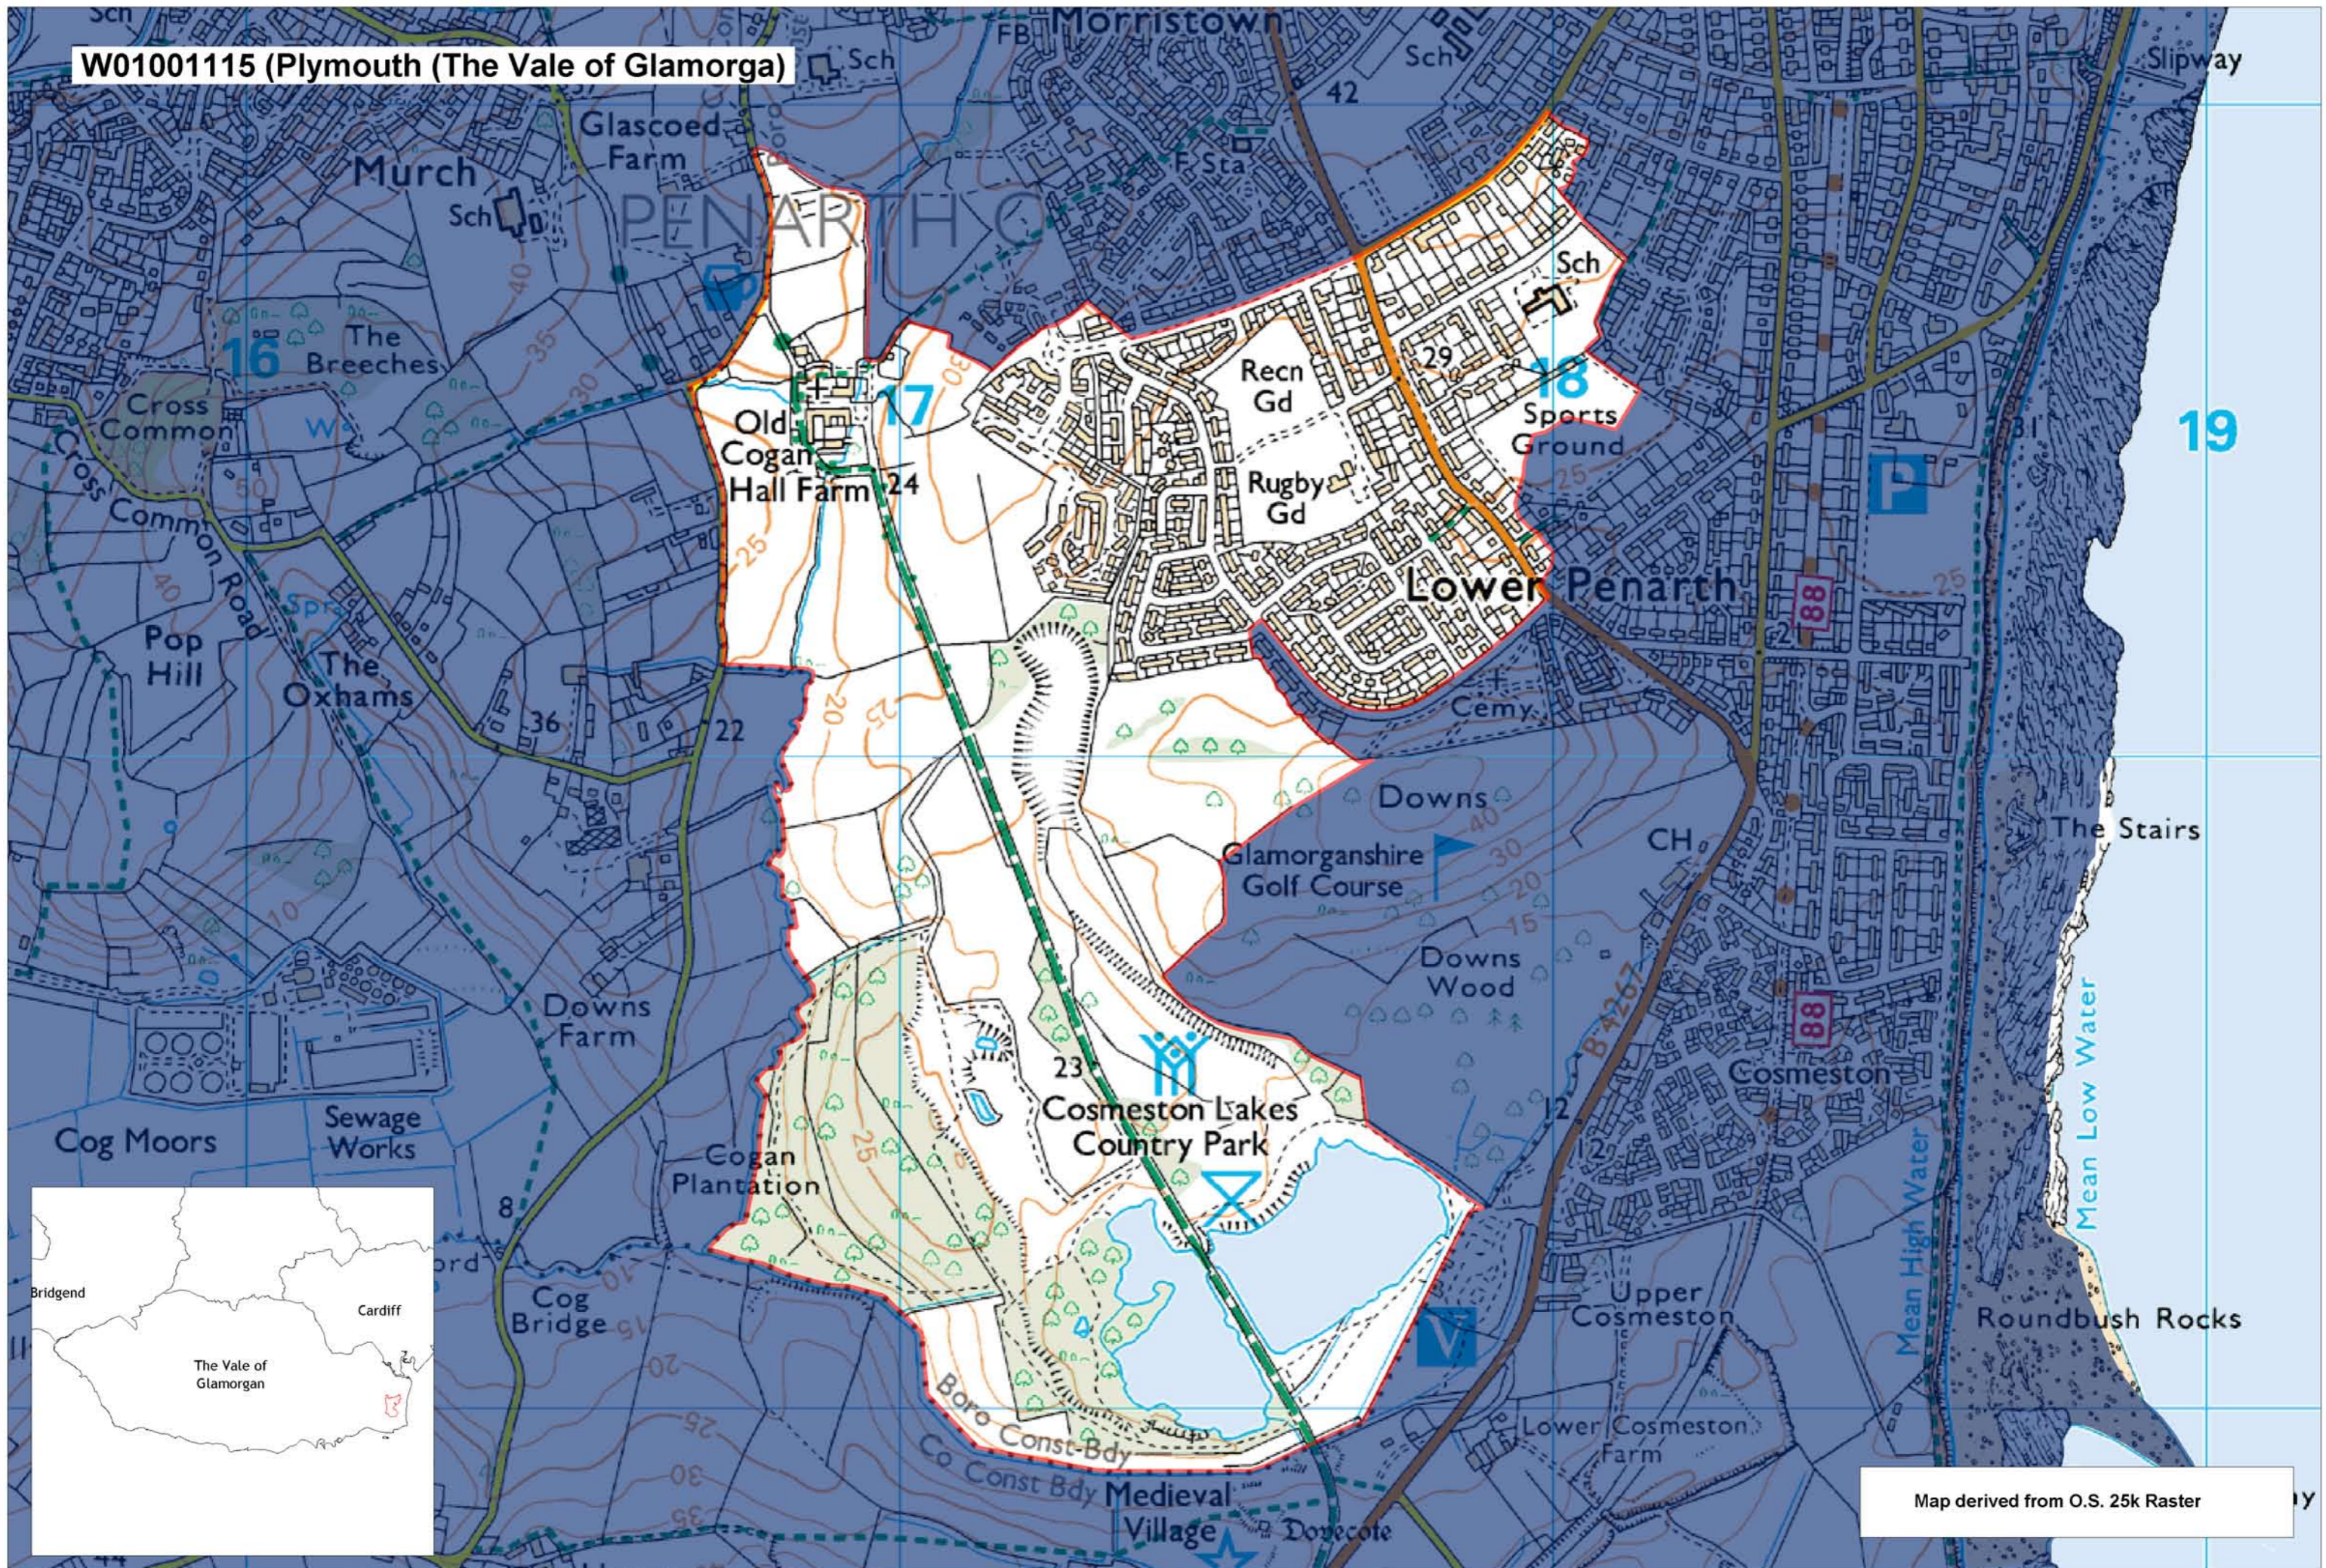

W01001115 (Plymouth (The Vale of Glamorga))

Map derived from O.S. 25k Raster

This map is based upon the Ordnance Survey material with the permission of Ordnance Survey on behalf of The Controller of Her Majesty's Stationery Office. © Crown copyright 2008. Unauthorised reproduction infringes Crown copyright and may lead to prosecution or civil proceedings. Welsh Assembly Government. Licence Number: 100017916. Mae'r map hwn yn seiliedig ar ddeunydd yr Arolwg Ordnans gyda chaniatâd Arolwg Ordnans ar ran Rheolwr Lyfrau Ei Mawrhydi. © Hawffraint y Goron 2008. Mae atgynhyrchu heb ganiatâd yn torri hawffraint y Goron a gall hyn arwain at erlyniad neu achos sifil. Llywodraeth Cynulliad Cymru. Rhif trwydded 100017916.

Produced by Cartographics, Statistical Directorate, Welsh Assembly Government. Cynhyrchwyd gan Cartograffeg, Y Gyfarwyddiaeth Ystadegol, Llywodraeth Cynulliad Cymru.