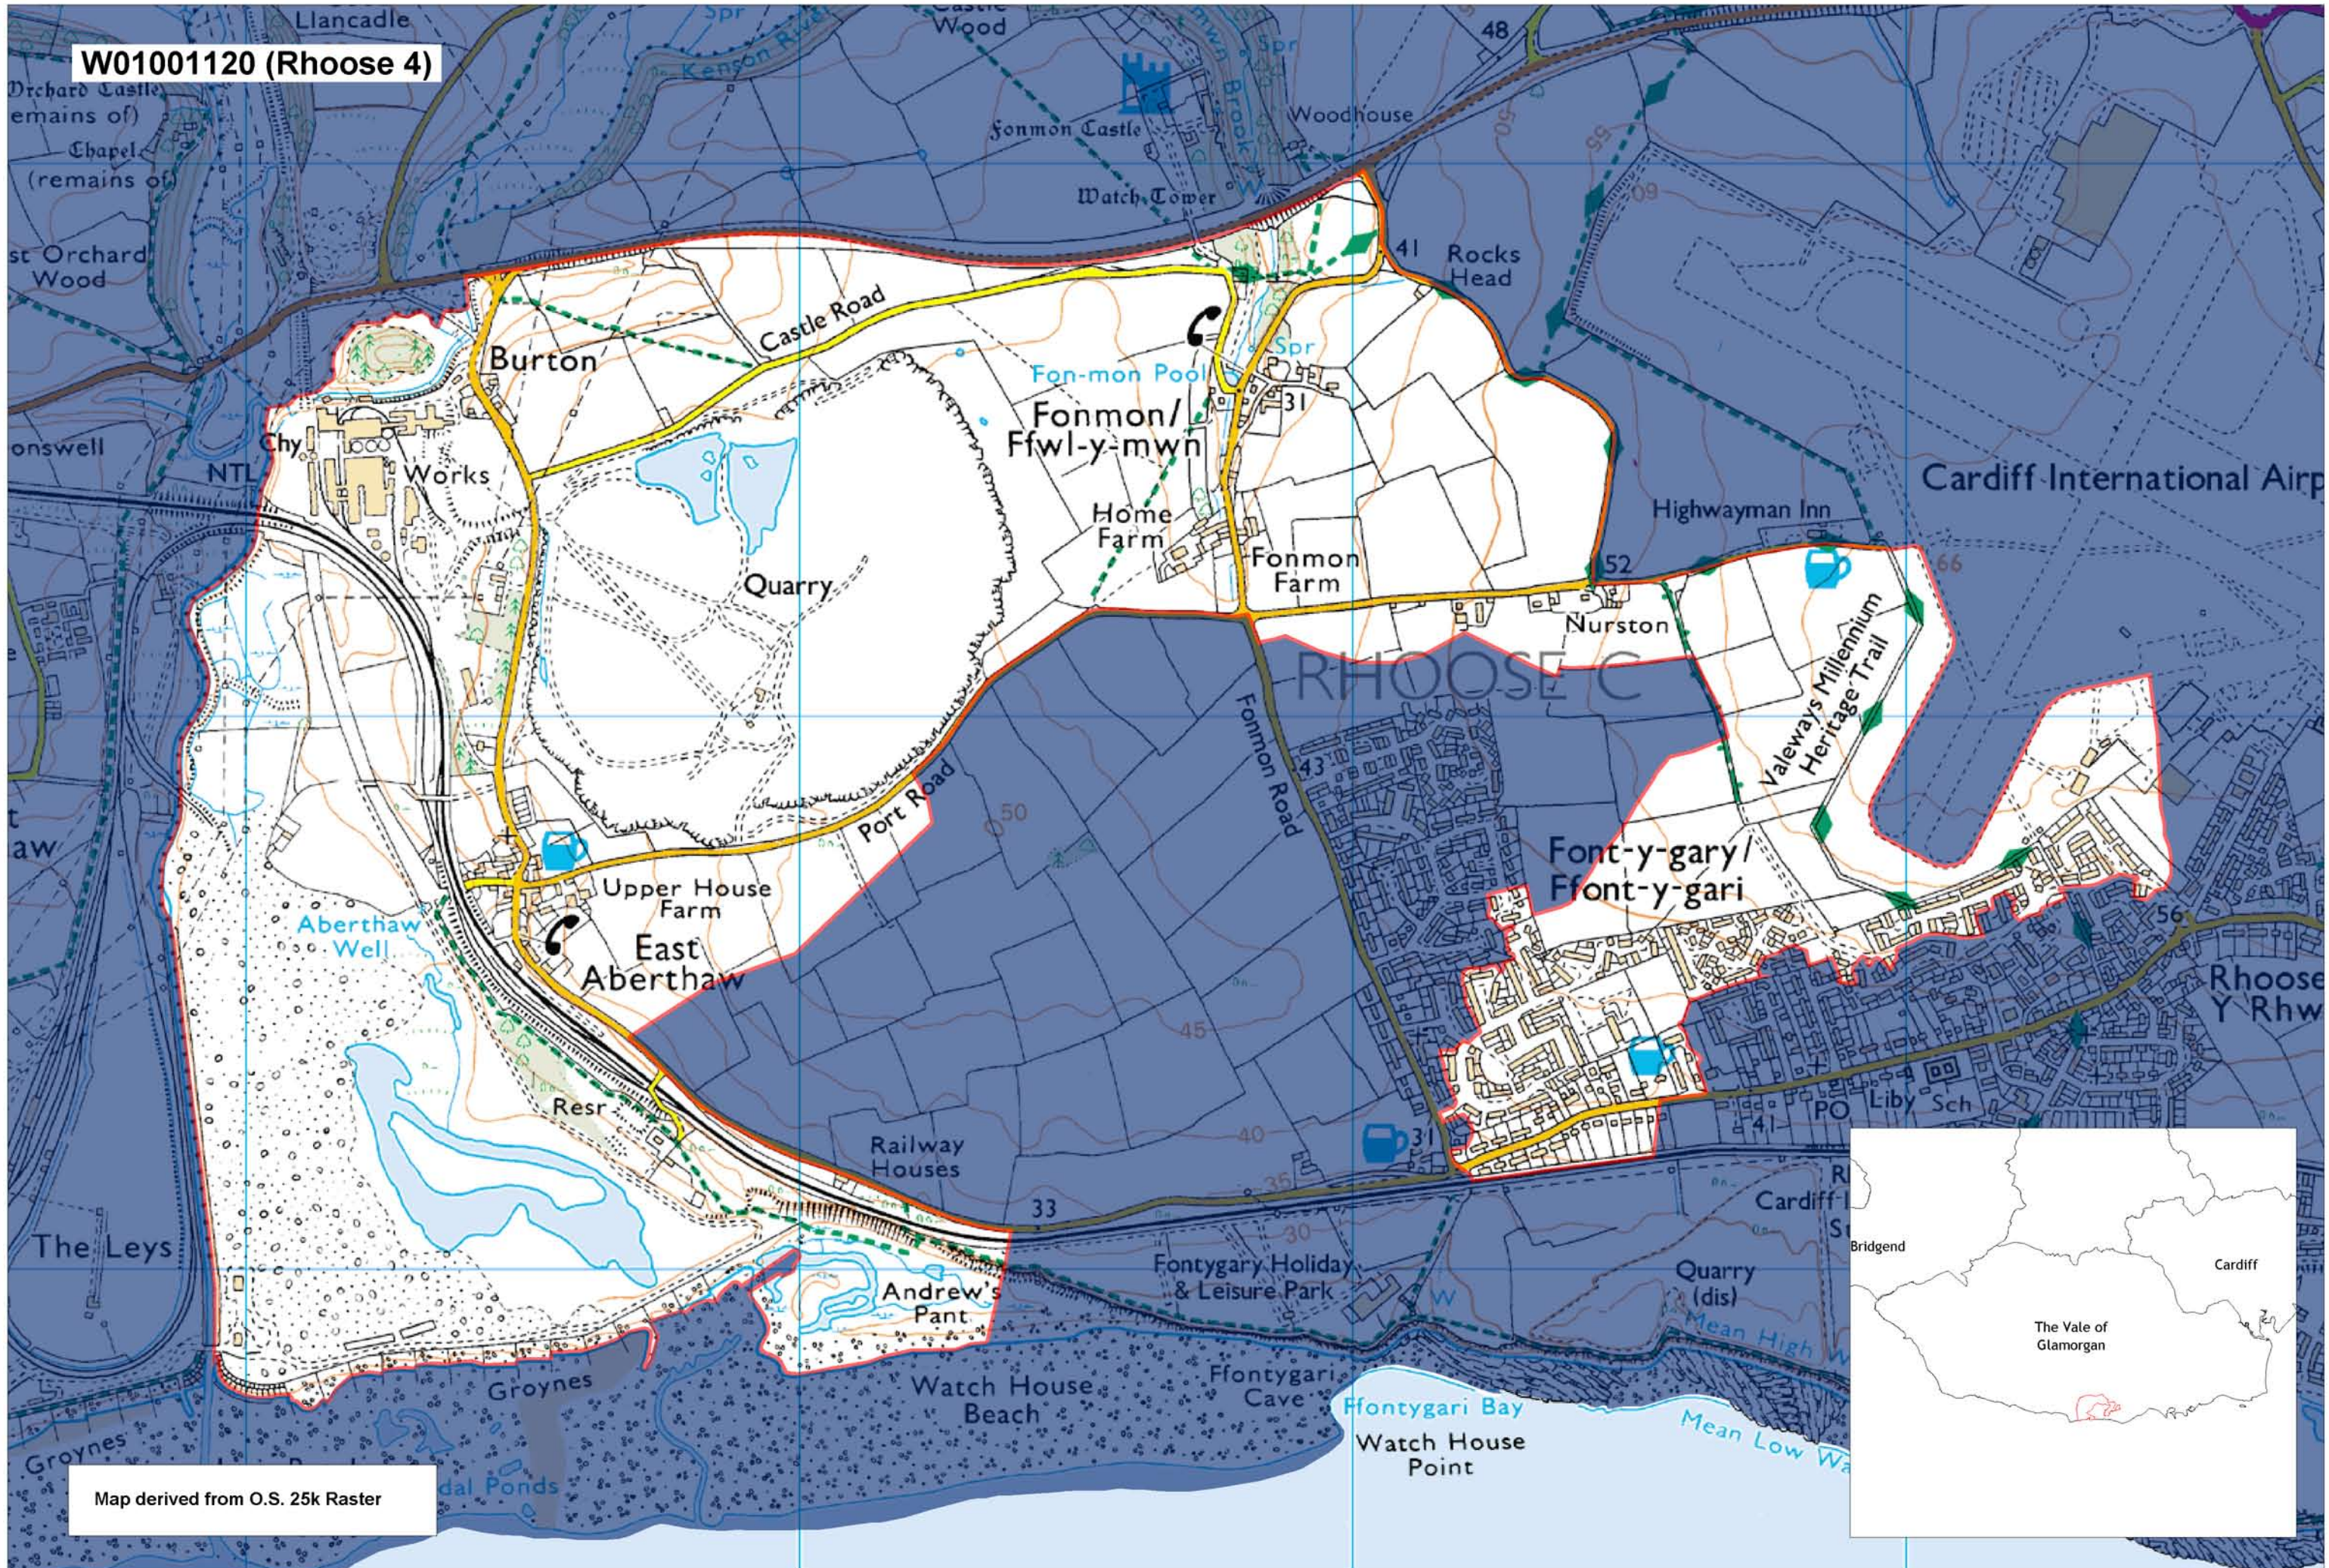

W01001120 (Rhoose 4)

Map derived from O.S. 25k Raster