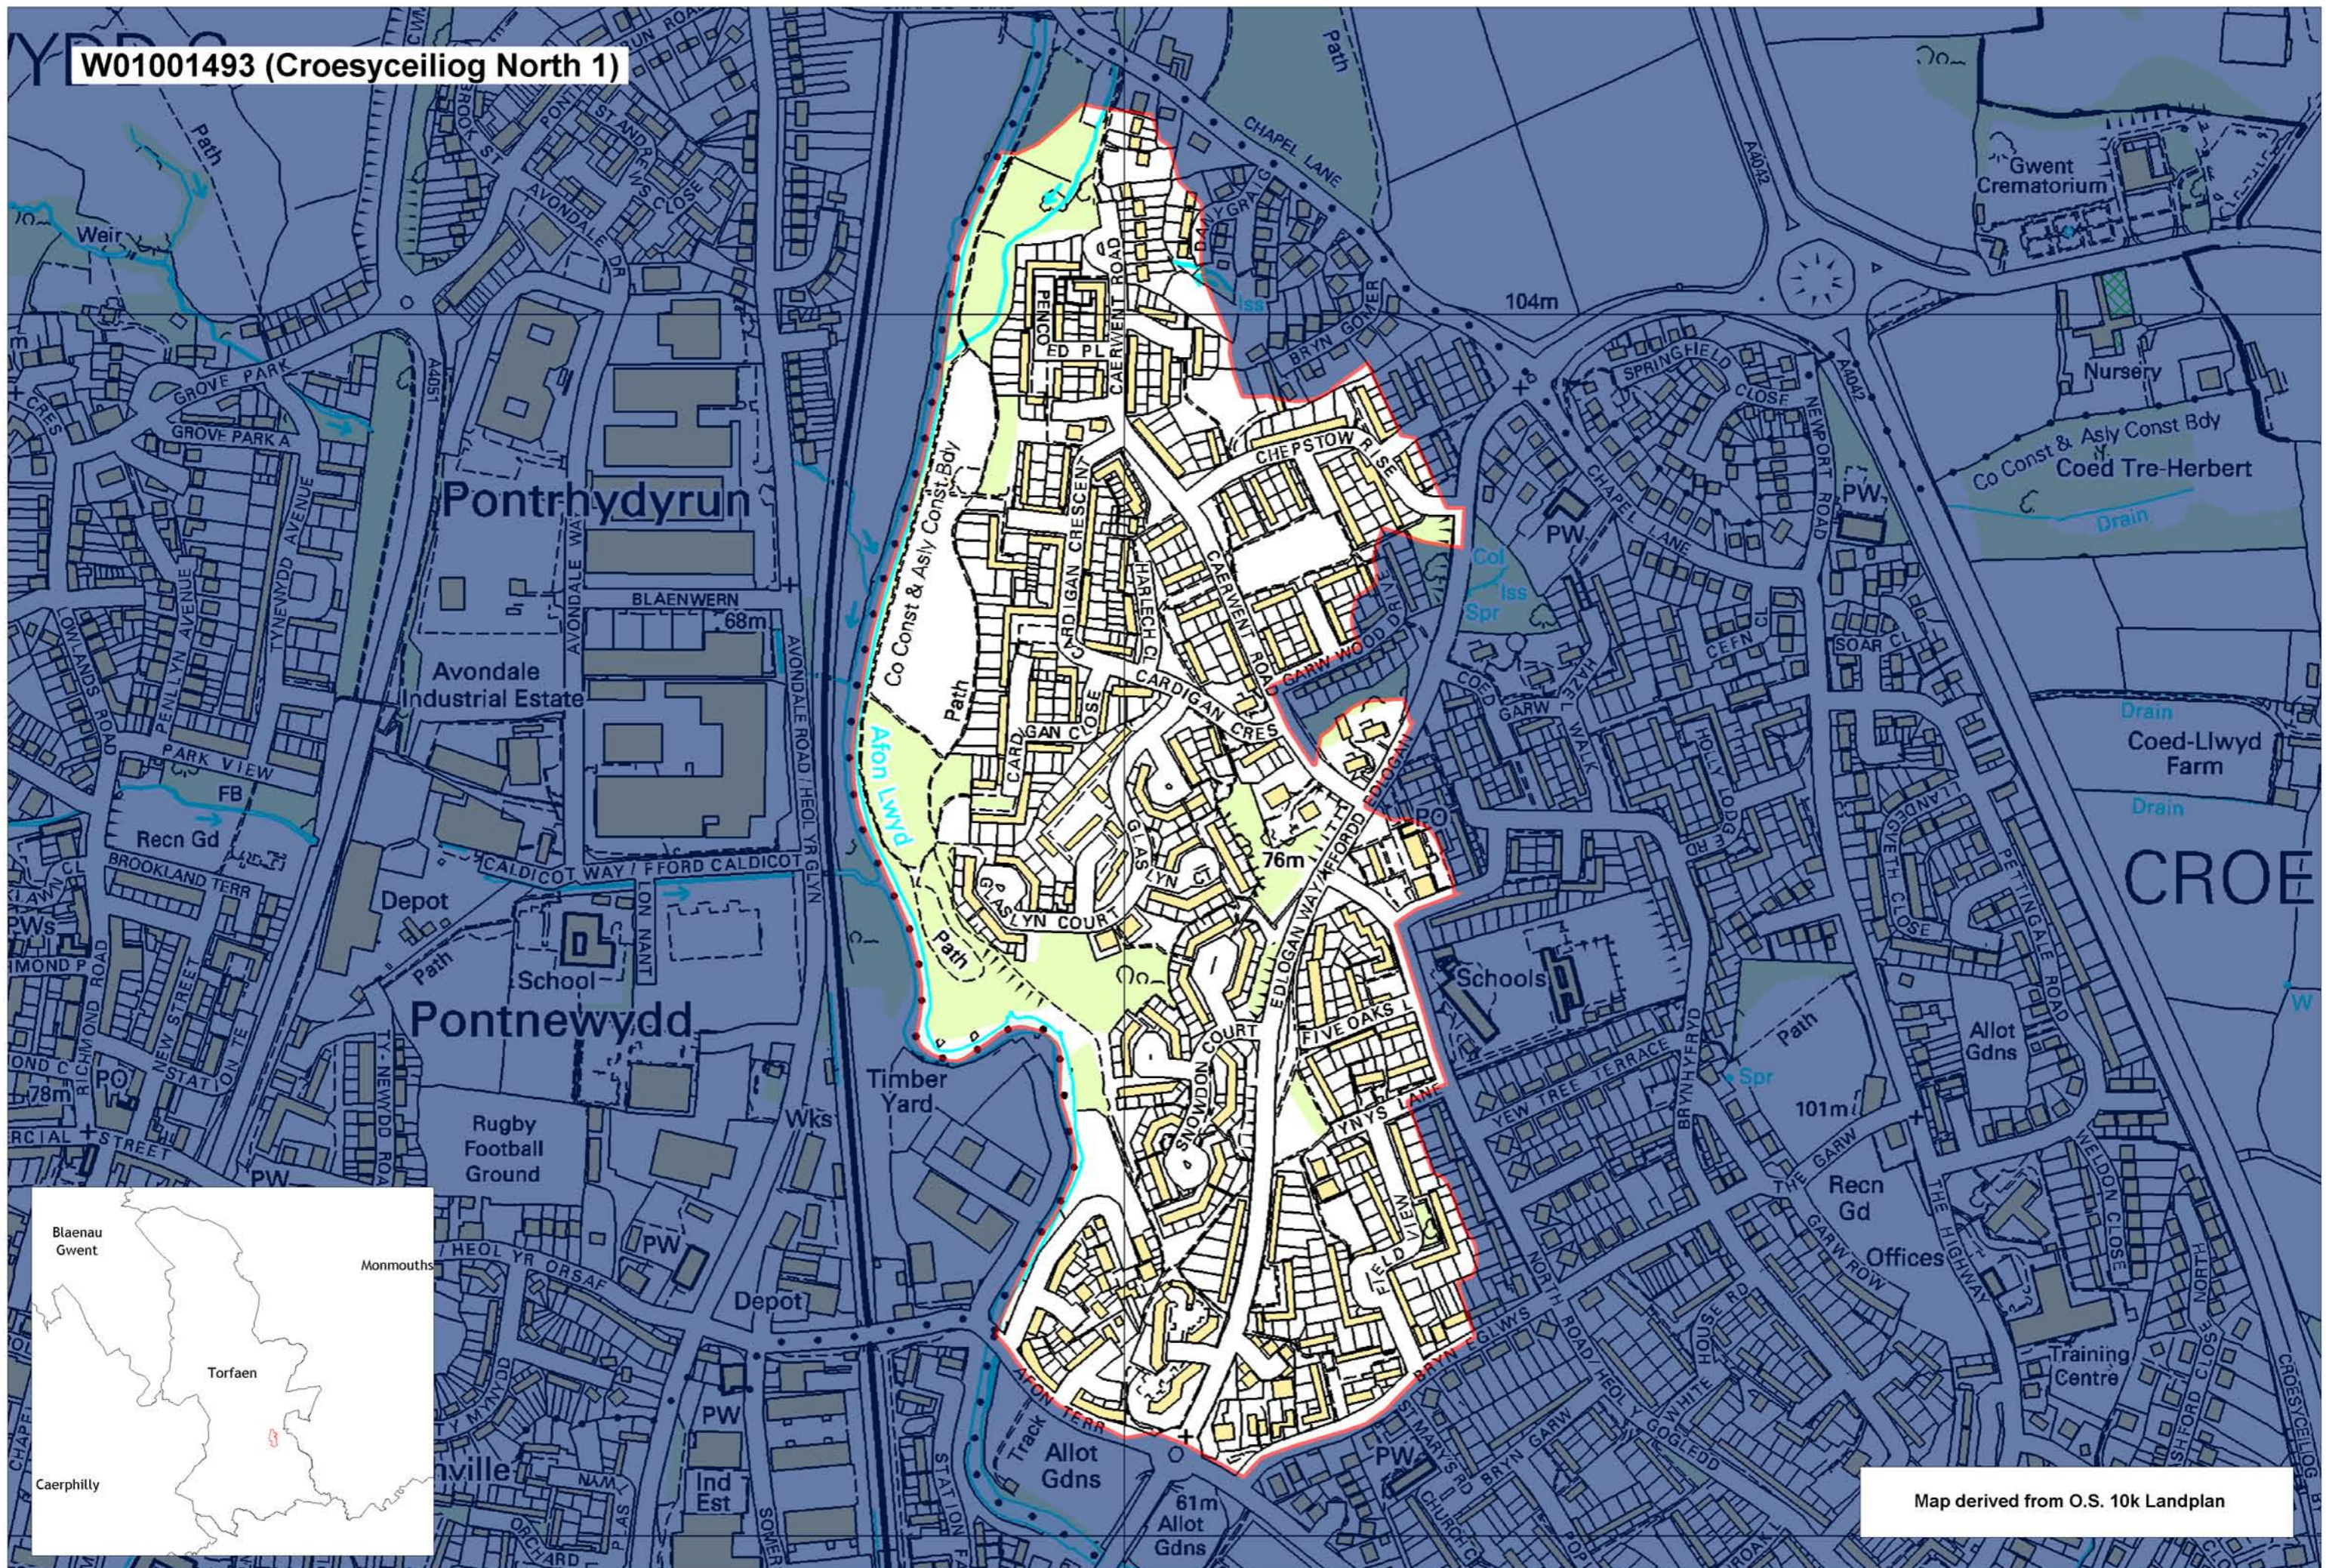

W01001493 (Croesyceiliog North 1)

Map derived from O.S. 10k Landplan

This map is based upon the Ordnance Survey material with the permission of Ordnance Survey on behalf of The Controller of Her Majesty's Stationery Office. © Crown copyright 2008. Unauthorised reproduction infringes Crown copyright and may lead to prosecution or civil proceedings. Welsh Assembly Government. Licence Number: 100017916. Mae'r map hwn yn seiliedig ar ddeunydd yr Arolwg Ordnans gyda chaniatâd Arolwg Ordnans ar ran Rheolwr Llyfrfa Ei Mawrhydi. © Hawffraint y Goron 2008. Mae atgynhyrchu heb ganiatâd yn torri hawffraint y Goron a gall hyn arwain at erlyniad neu achos sifil. Llywodraeth Cynulliad Cymru. Rhif trwydded 100017916.

Produced by Cartographics, Statistical Directorate, Welsh Assembly Government. Cynhyrchwyd gan Cartograffeg, Y Gyfarwyddiaeth Ystadegol, Llywodraeth Cynulliad Cymru.