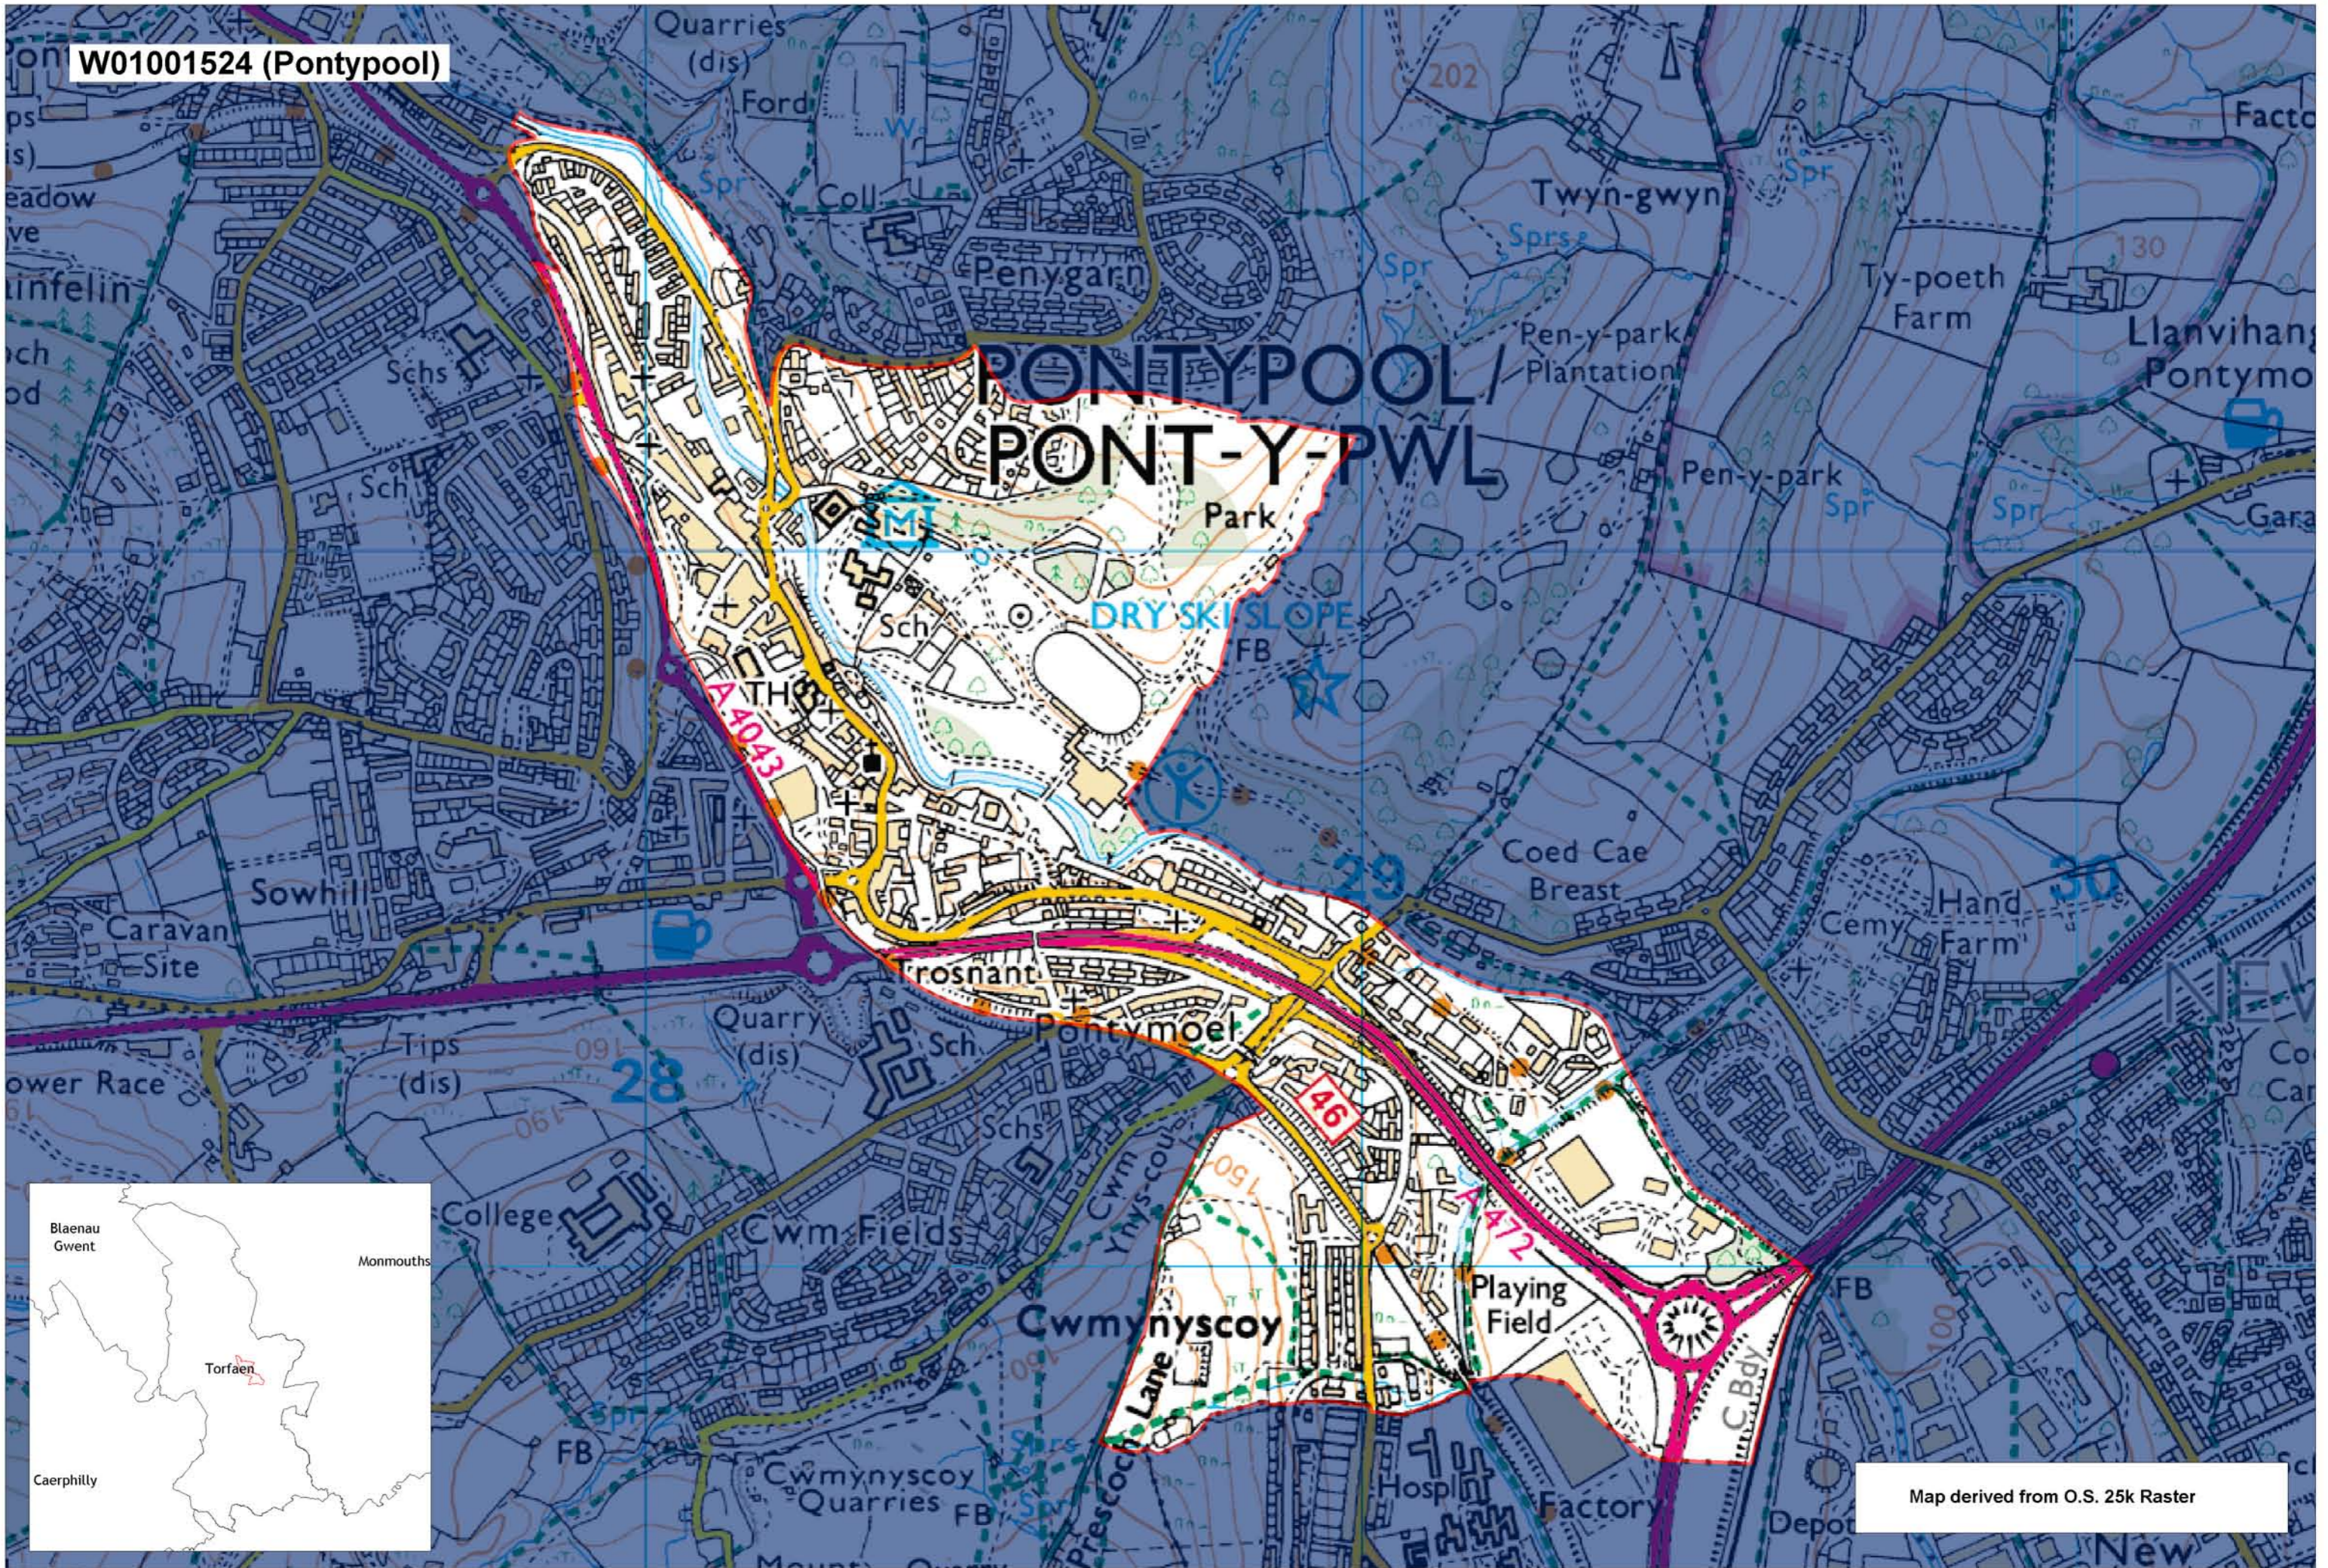

W01001524 (Pontypool)

Map derived from O.S. 25k Raster