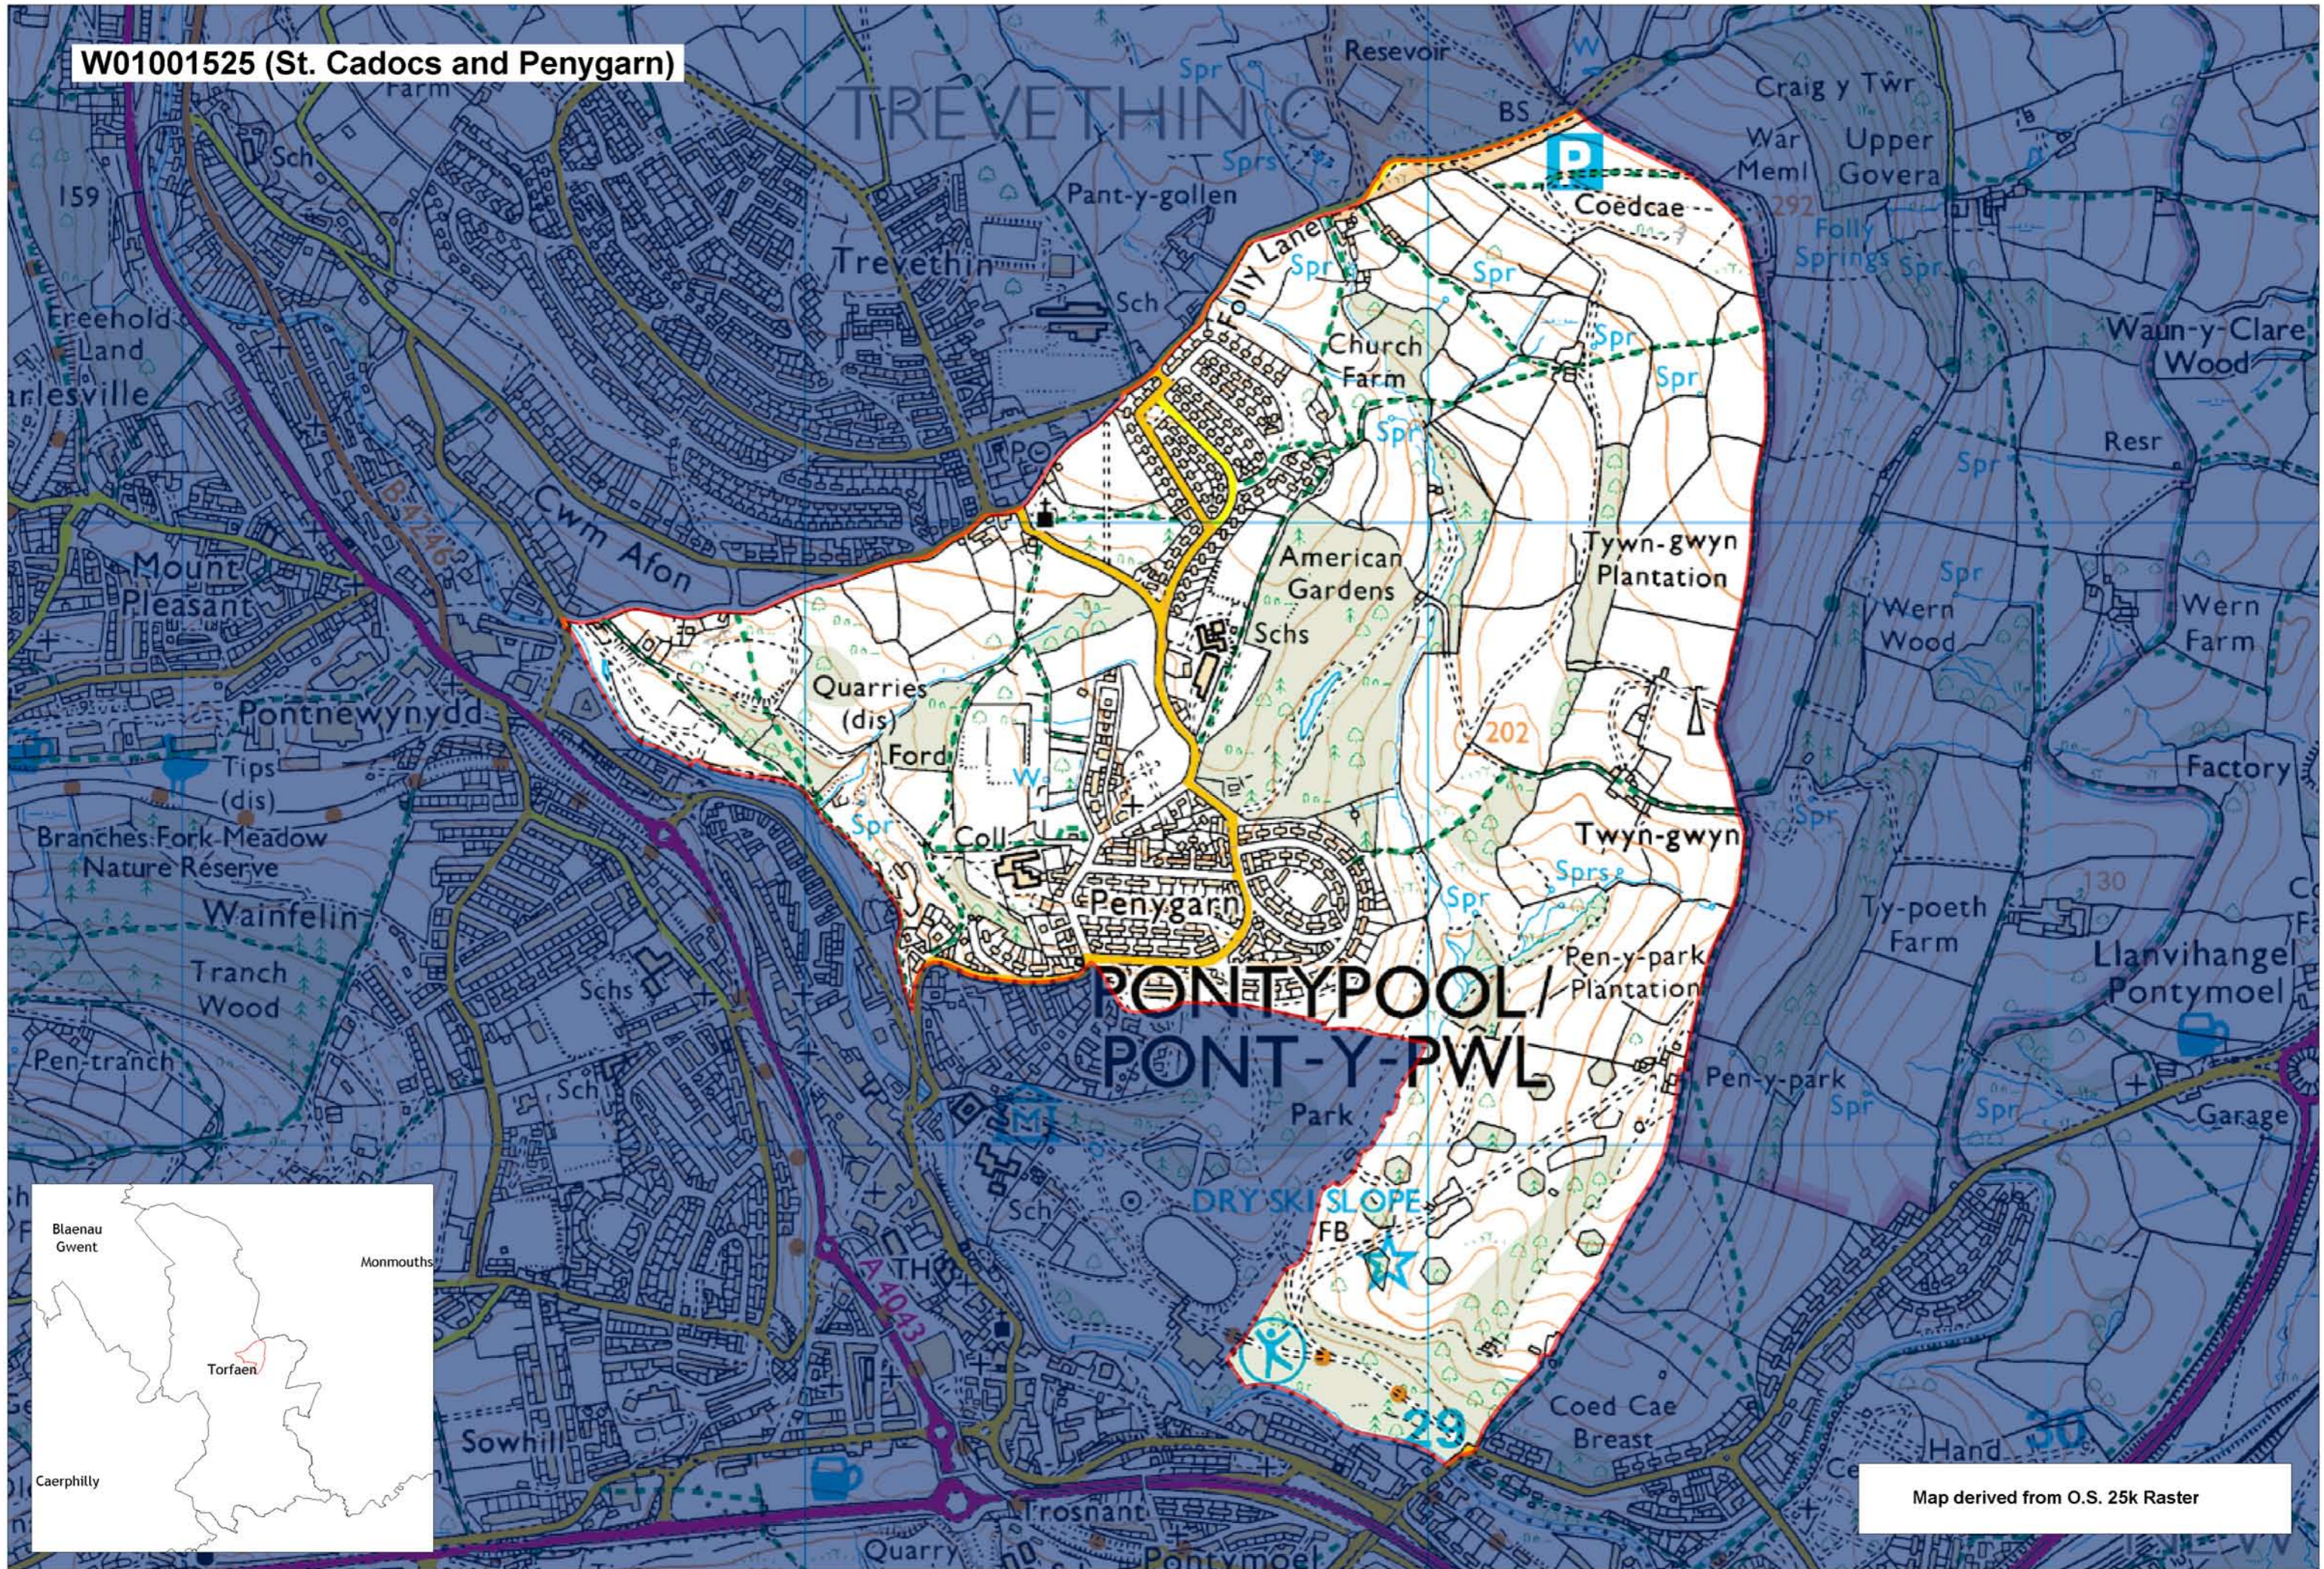

W01001525 (St. Cadocs and Penygarn)

Map derived from O.S. 25k Raster