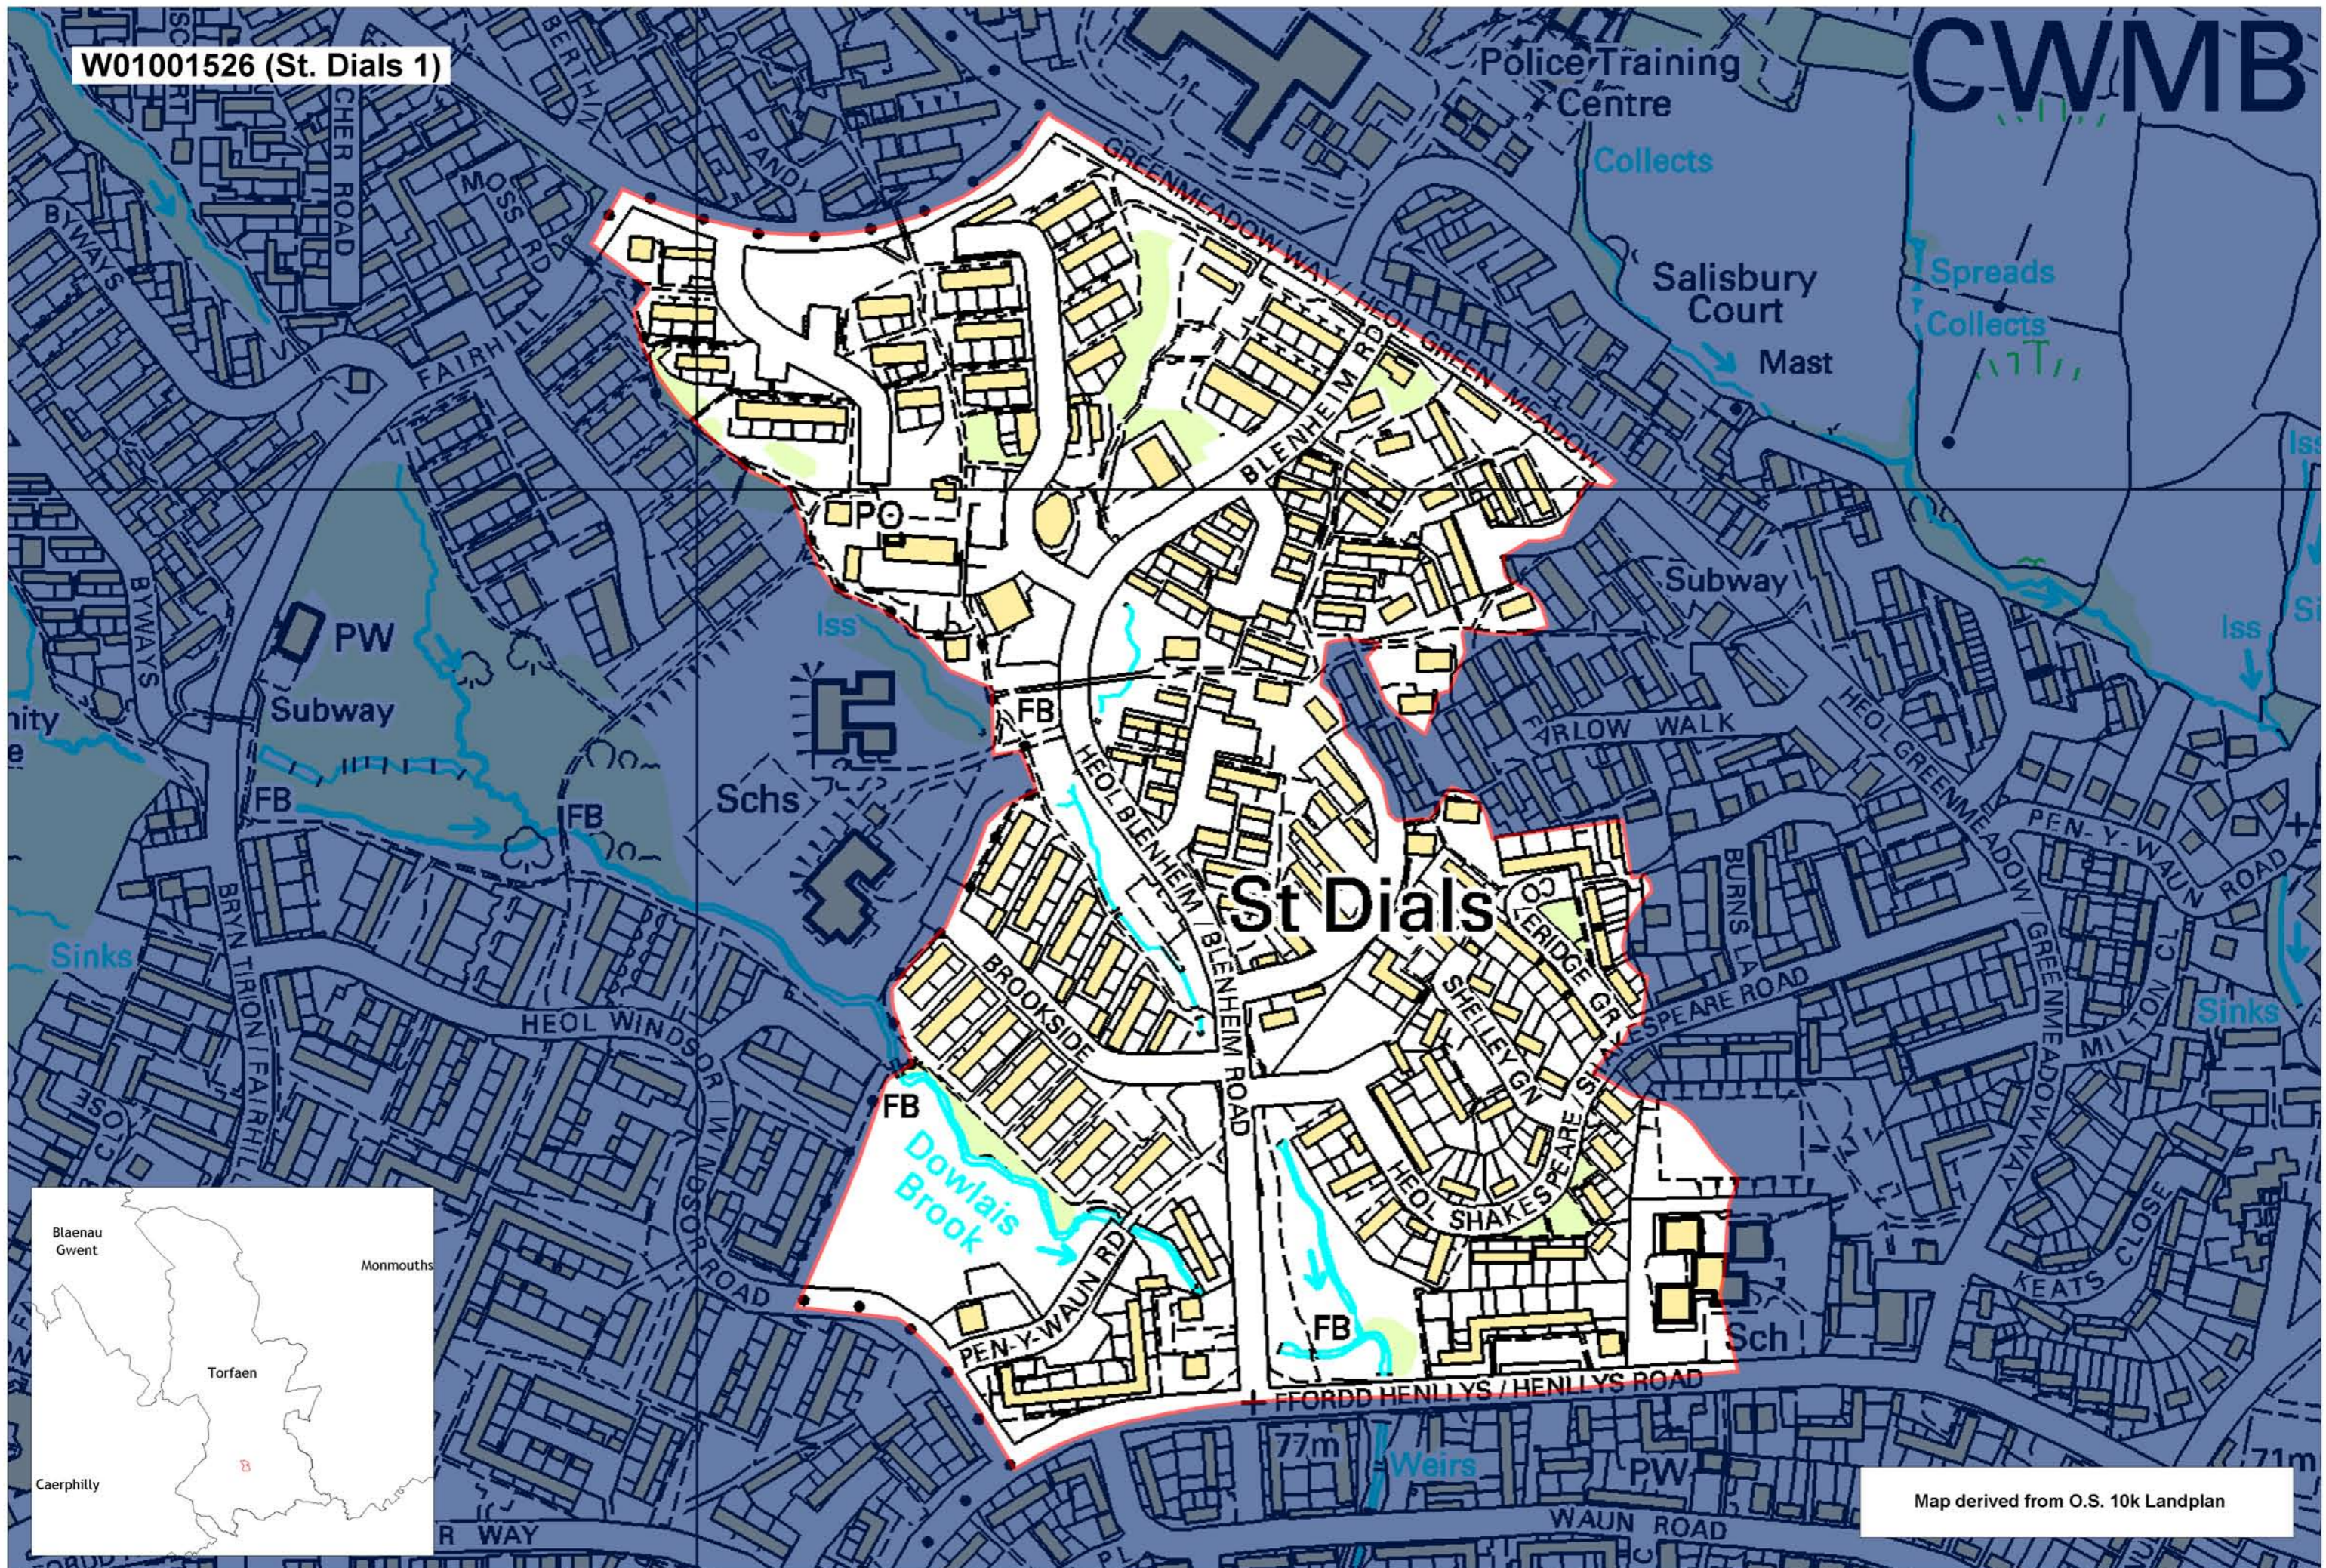

W01001526 (St. Dials 1)

CWMB

Map derived from O.S. 10k Landplan

This map is based upon the Ordnance Survey material with the permission of Ordnance Survey on behalf of The Controller of Her Majesty's Stationery Office. © Crown copyright 2008. Unauthorised reproduction infringes Crown copyright and may lead to prosecution or civil proceedings. Welsh Assembly Government. Licence Number: 100017916. Mae'r map hwn yn seiliedig ar ddeunydd yr Arolwg Ordnans gyda chaniatâd Arolwg Ordnans ar ran Rheolwr Lyfrau Ei Mawrhydi. © Hawffraint y Goron 2008. Mae atgynhyrchu heb ganiatâd yn torri hawffraint y Goron a gall hyn arwain at erlyniad neu achos sifil. Llywodraeth Cynulliad Cymru. Rhif trwydded 100017916.

Produced by Cartographics, Statistical Directorate, Welsh Assembly Government. Cynhyrchwyd gan Cartograffeg, Y Gyfarwyddiaeth Ystadegol, Llywodraeth Cynulliad Cymru.