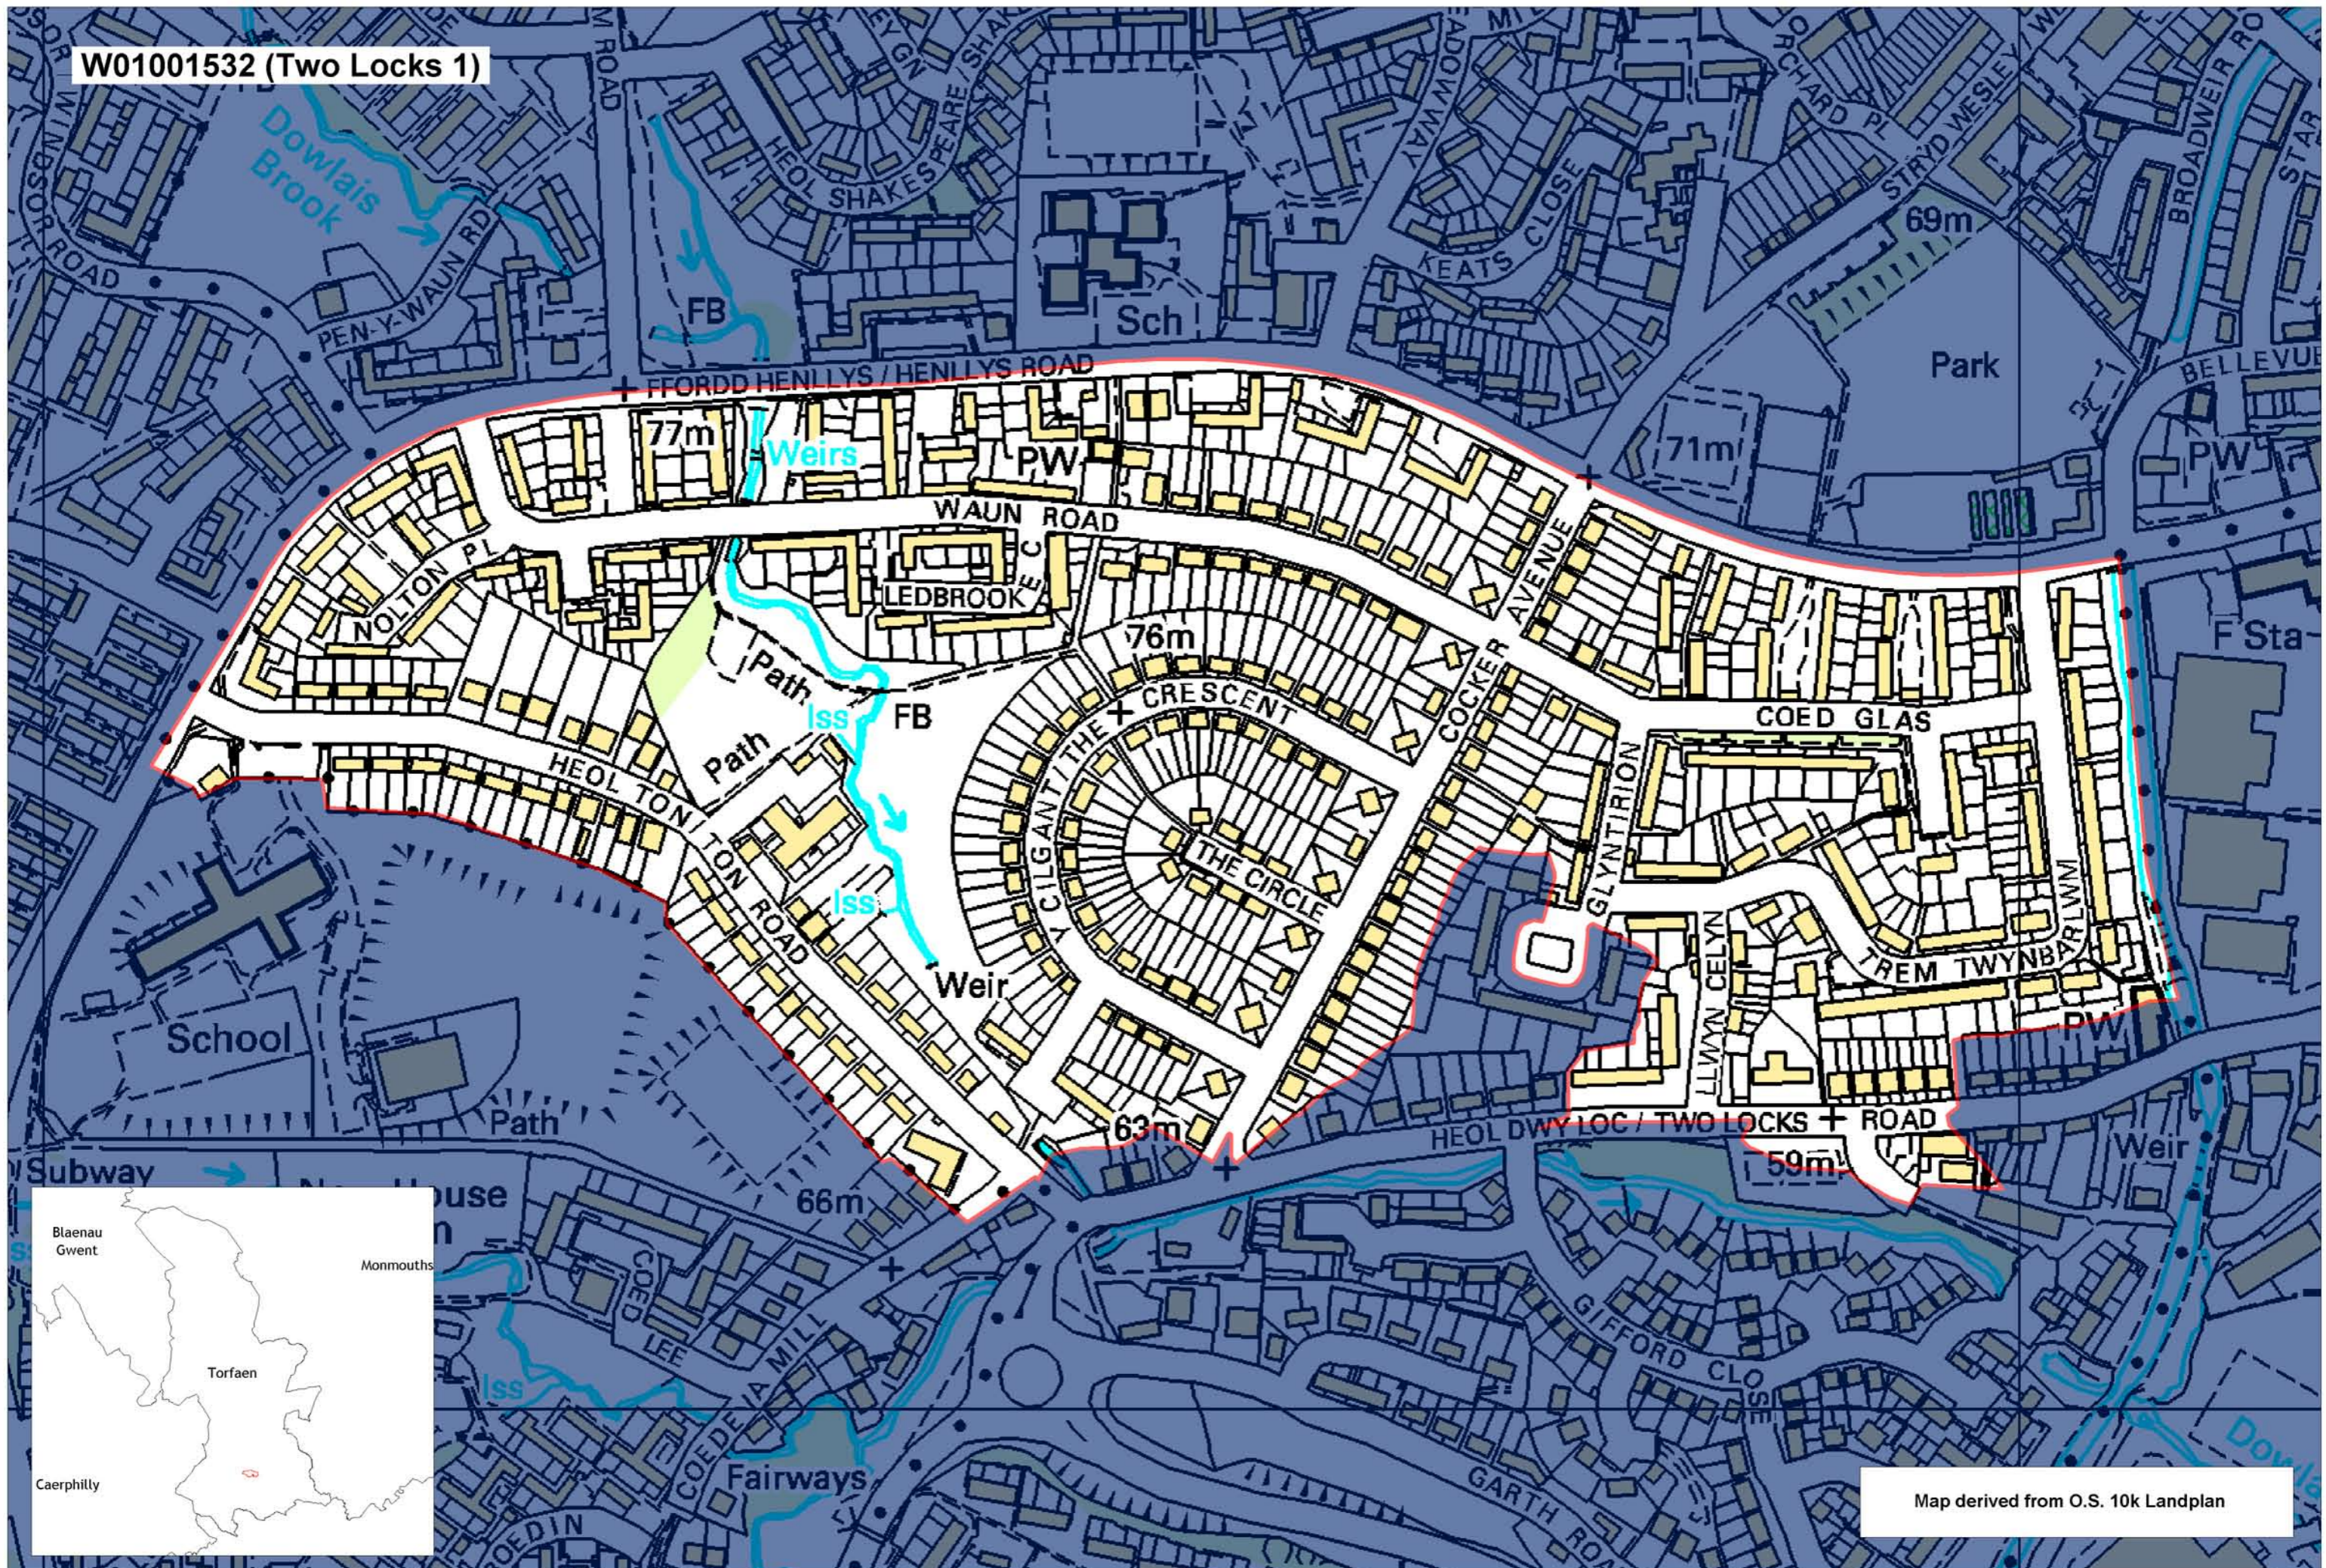

W01001532 (Two Locks 1)

Map derived from O.S. 10k Landplan

This map is based upon the Ordnance Survey material with the permission of Ordnance Survey on behalf of The Controller of Her Majesty's Stationery Office. © Crown copyright 2008. Unauthorised reproduction infringes Crown copyright and may lead to prosecution or civil proceedings. Welsh Assembly Government. Licence Number: 100017916. Mae'r map hwn yn seiliedig ar ddeunydd yr Arolwg Ordnans gyda chaniatâd Arolwg Ordnans ar ran Rheolwr Llyfrau Ei Mawrhydi. © Hawffraint y Goron 2008. Mae atgynhyrchu heb ganiatâd yn torri hawffraint y Goron a gall hyn arwain at erlyniad neu achos sifil. Llywodraeth Cynulliad Cymru. Rhif trwydded 100017916.

Produced by Cartographics, Statistical Directorate, Welsh Assembly Government. Cynhyrchwyd gan Cartograffeg, Y Gyfarwyddiaeth Ystadegol, Llywodraeth Cynulliad Cymru.