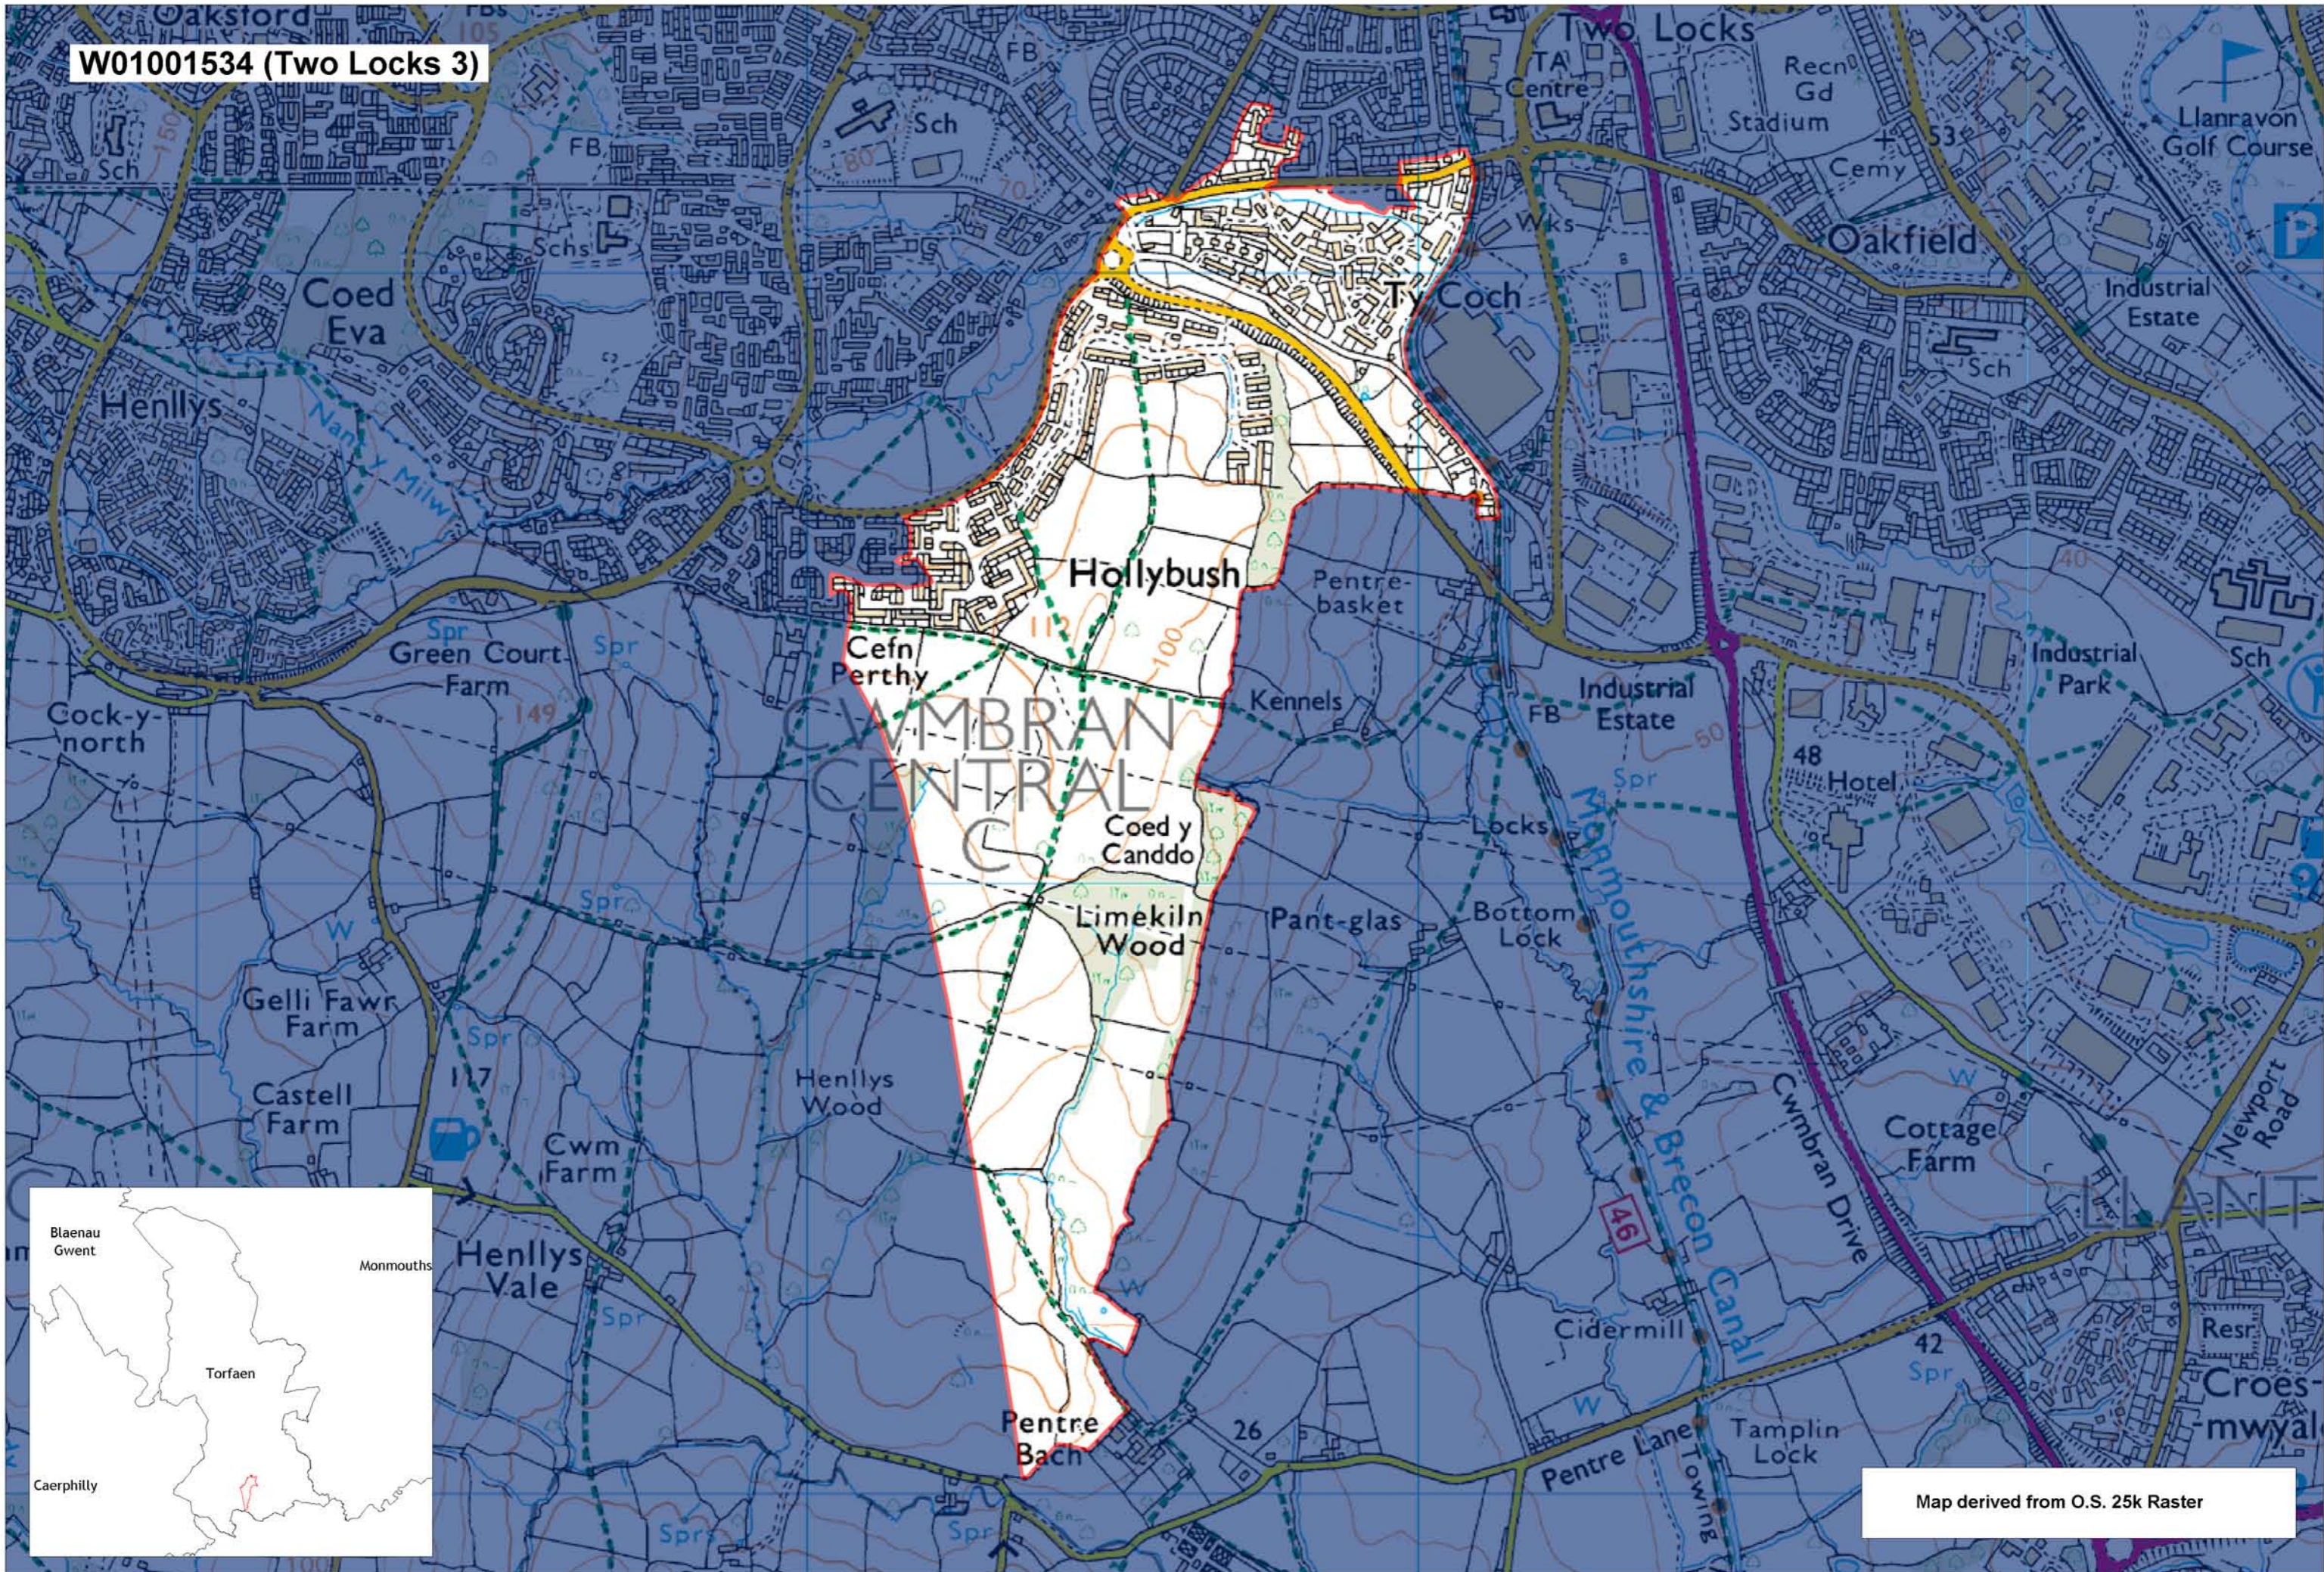

W01001534 (Two Locks 3)

Map derived from O.S. 25k Raster