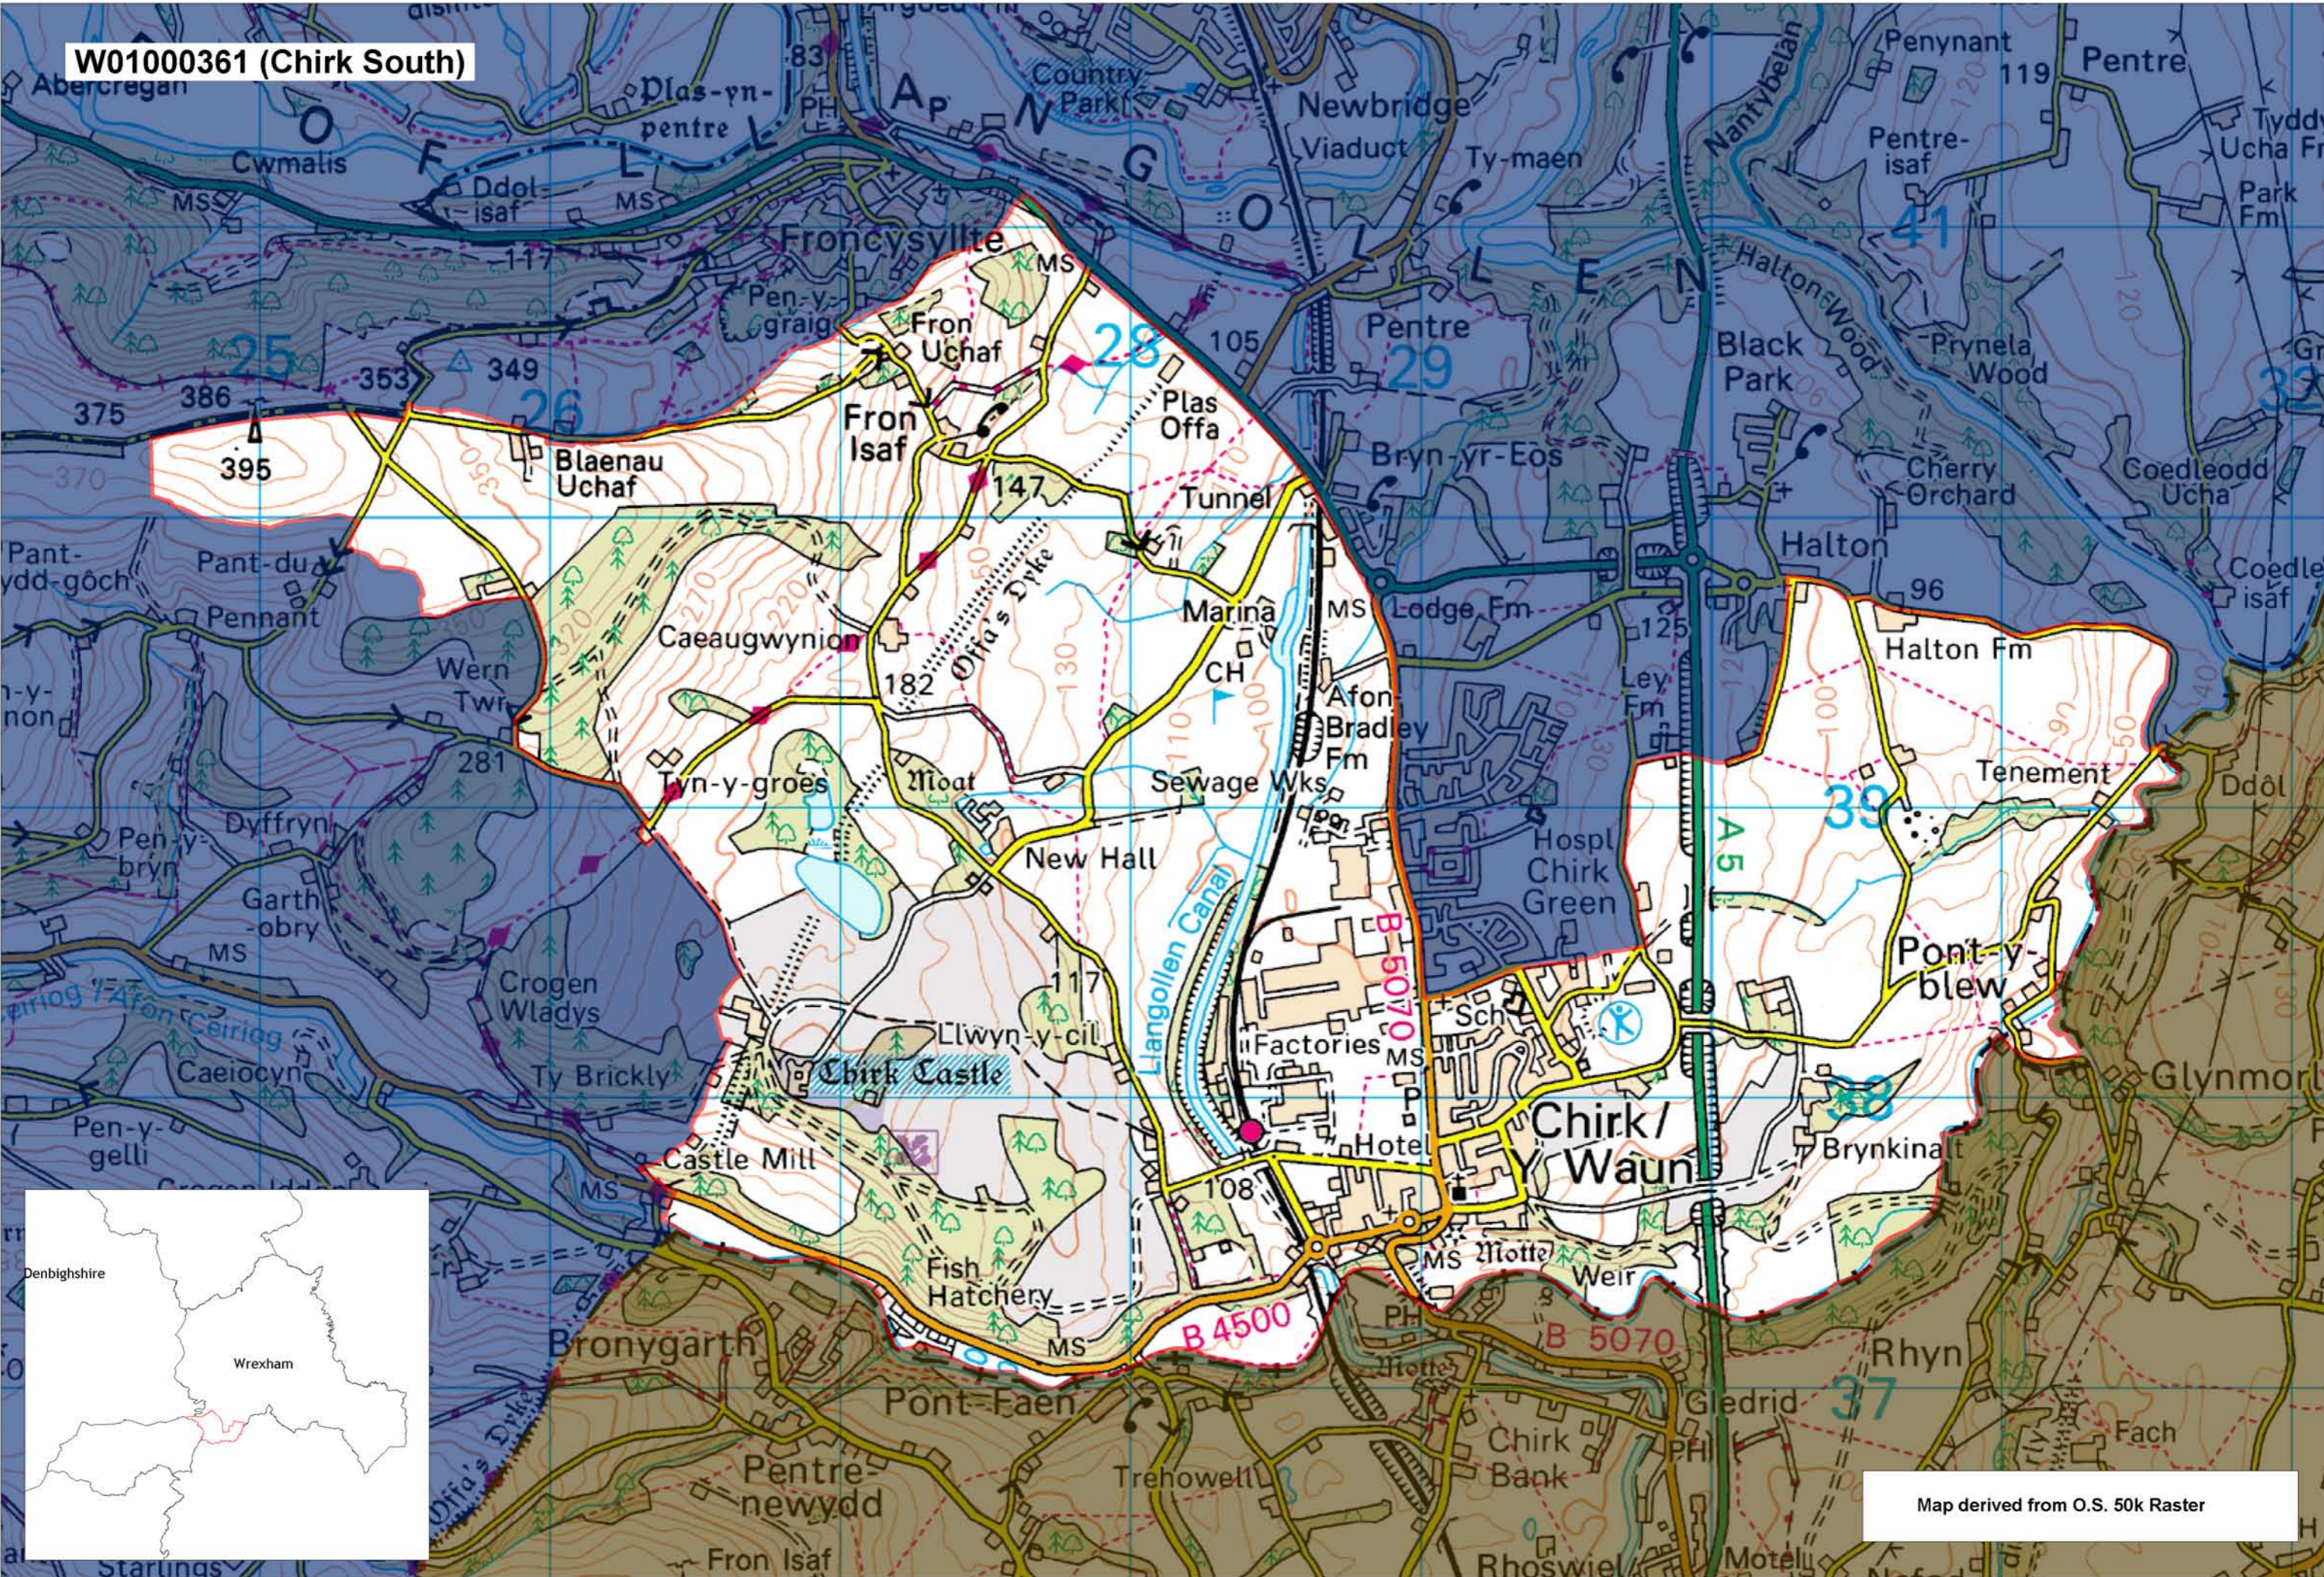

W01000361 (Chirk South)

Map derived from O.S. 50k Raster

Produced by Cartographics, Statistical Directorate, Welsh Assembly Government. Cynhyrchwyd gan Cartograffeg, Y Gyfarwyddiaeth Ystadegol, Llywodraeth Cynulliad Cymru.