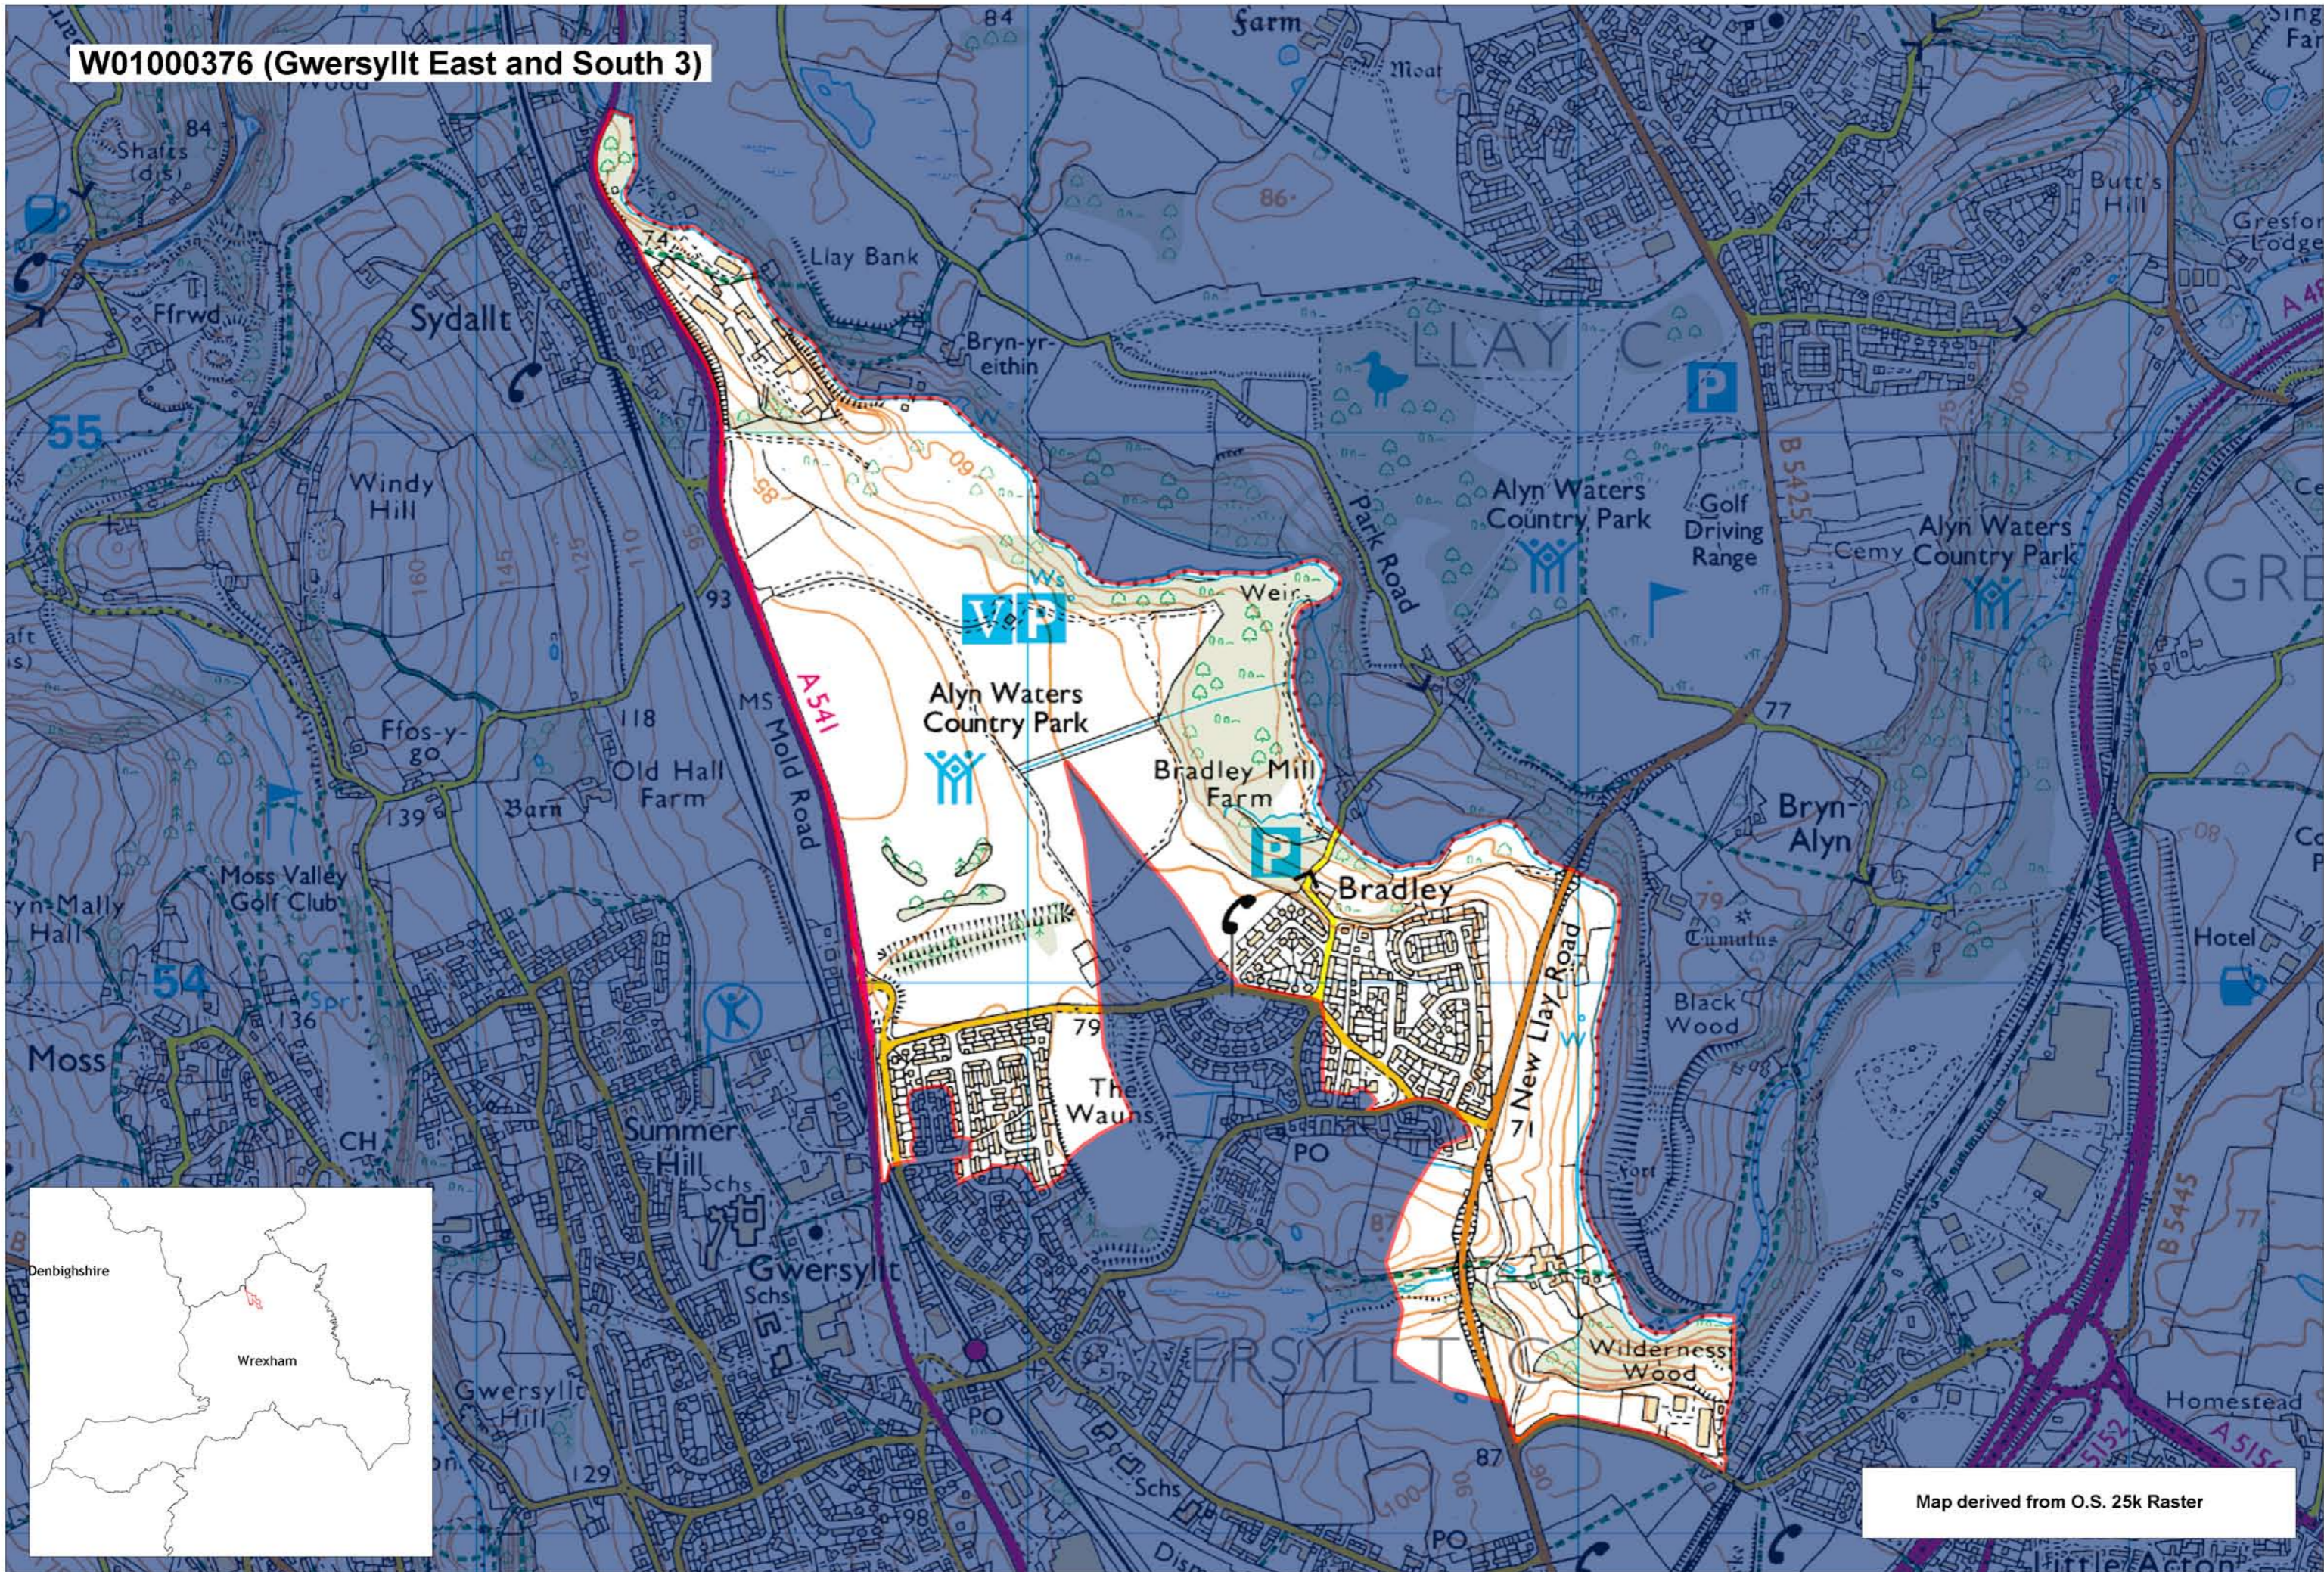

W01000376 (Gwersyllt East and South 3)

Map derived from O.S. 25k Raster