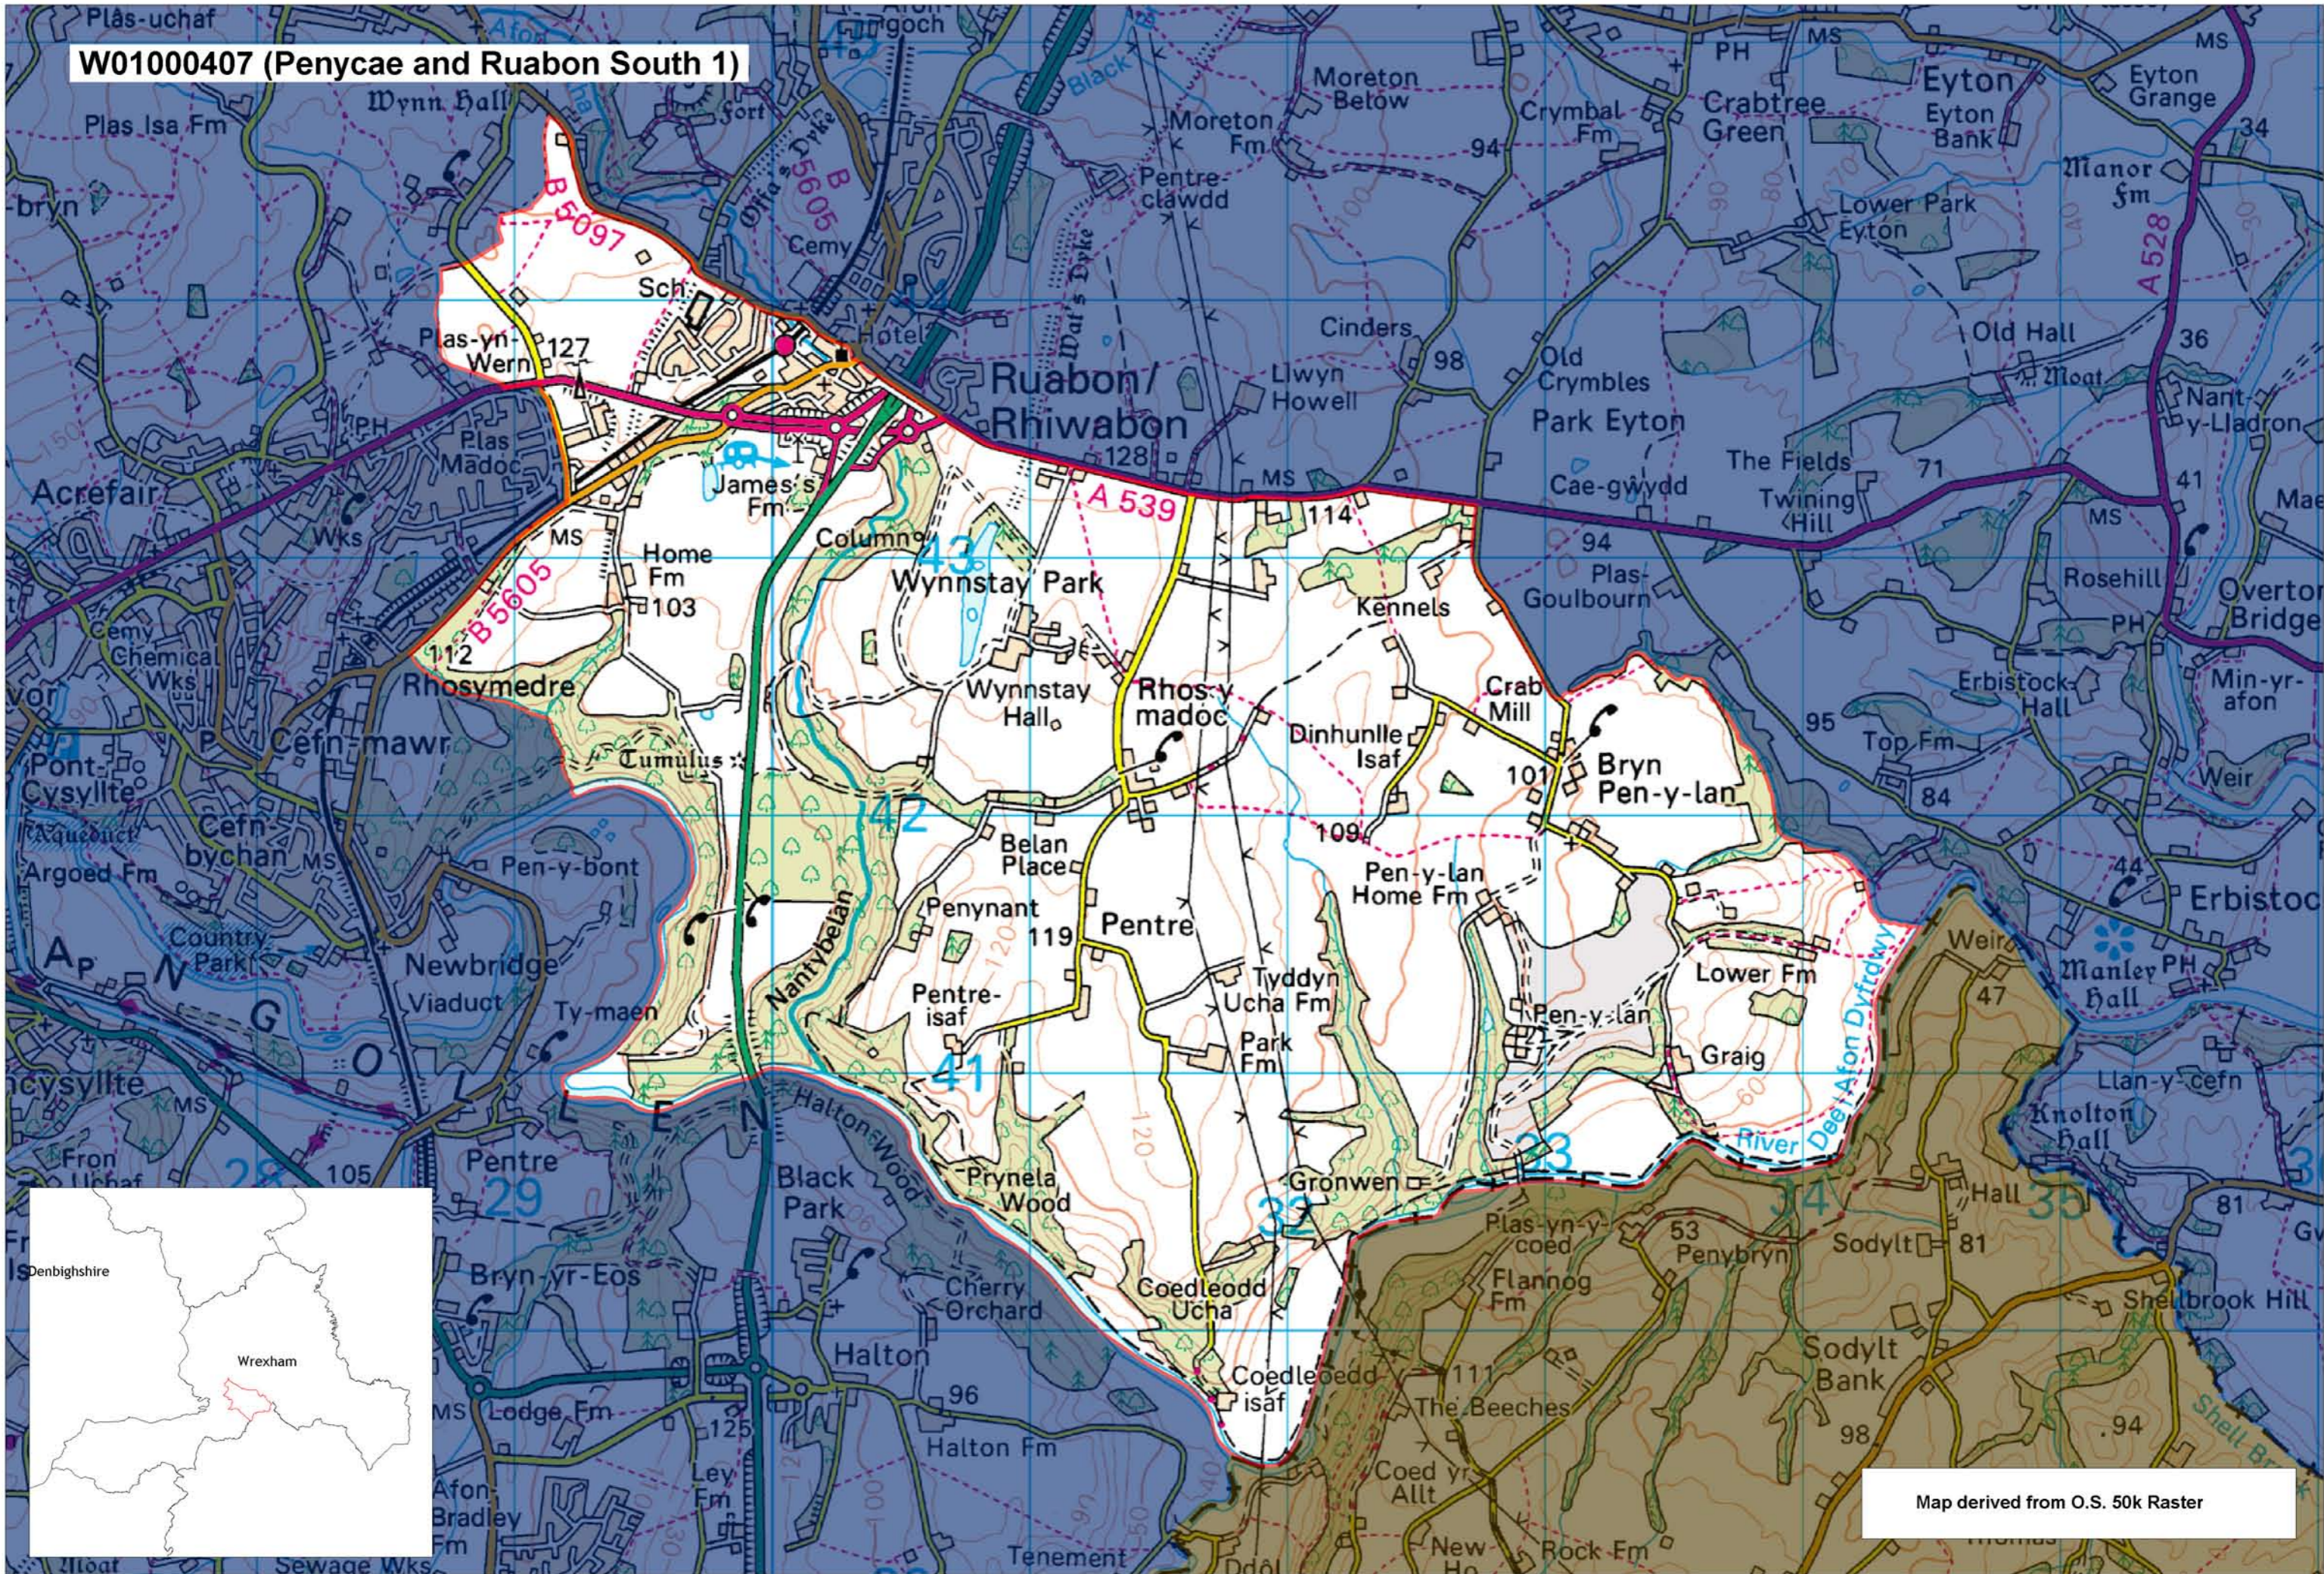

W01000407 (Penycae and Ruabon South 1)

Map derived from O.S. 50k Raster