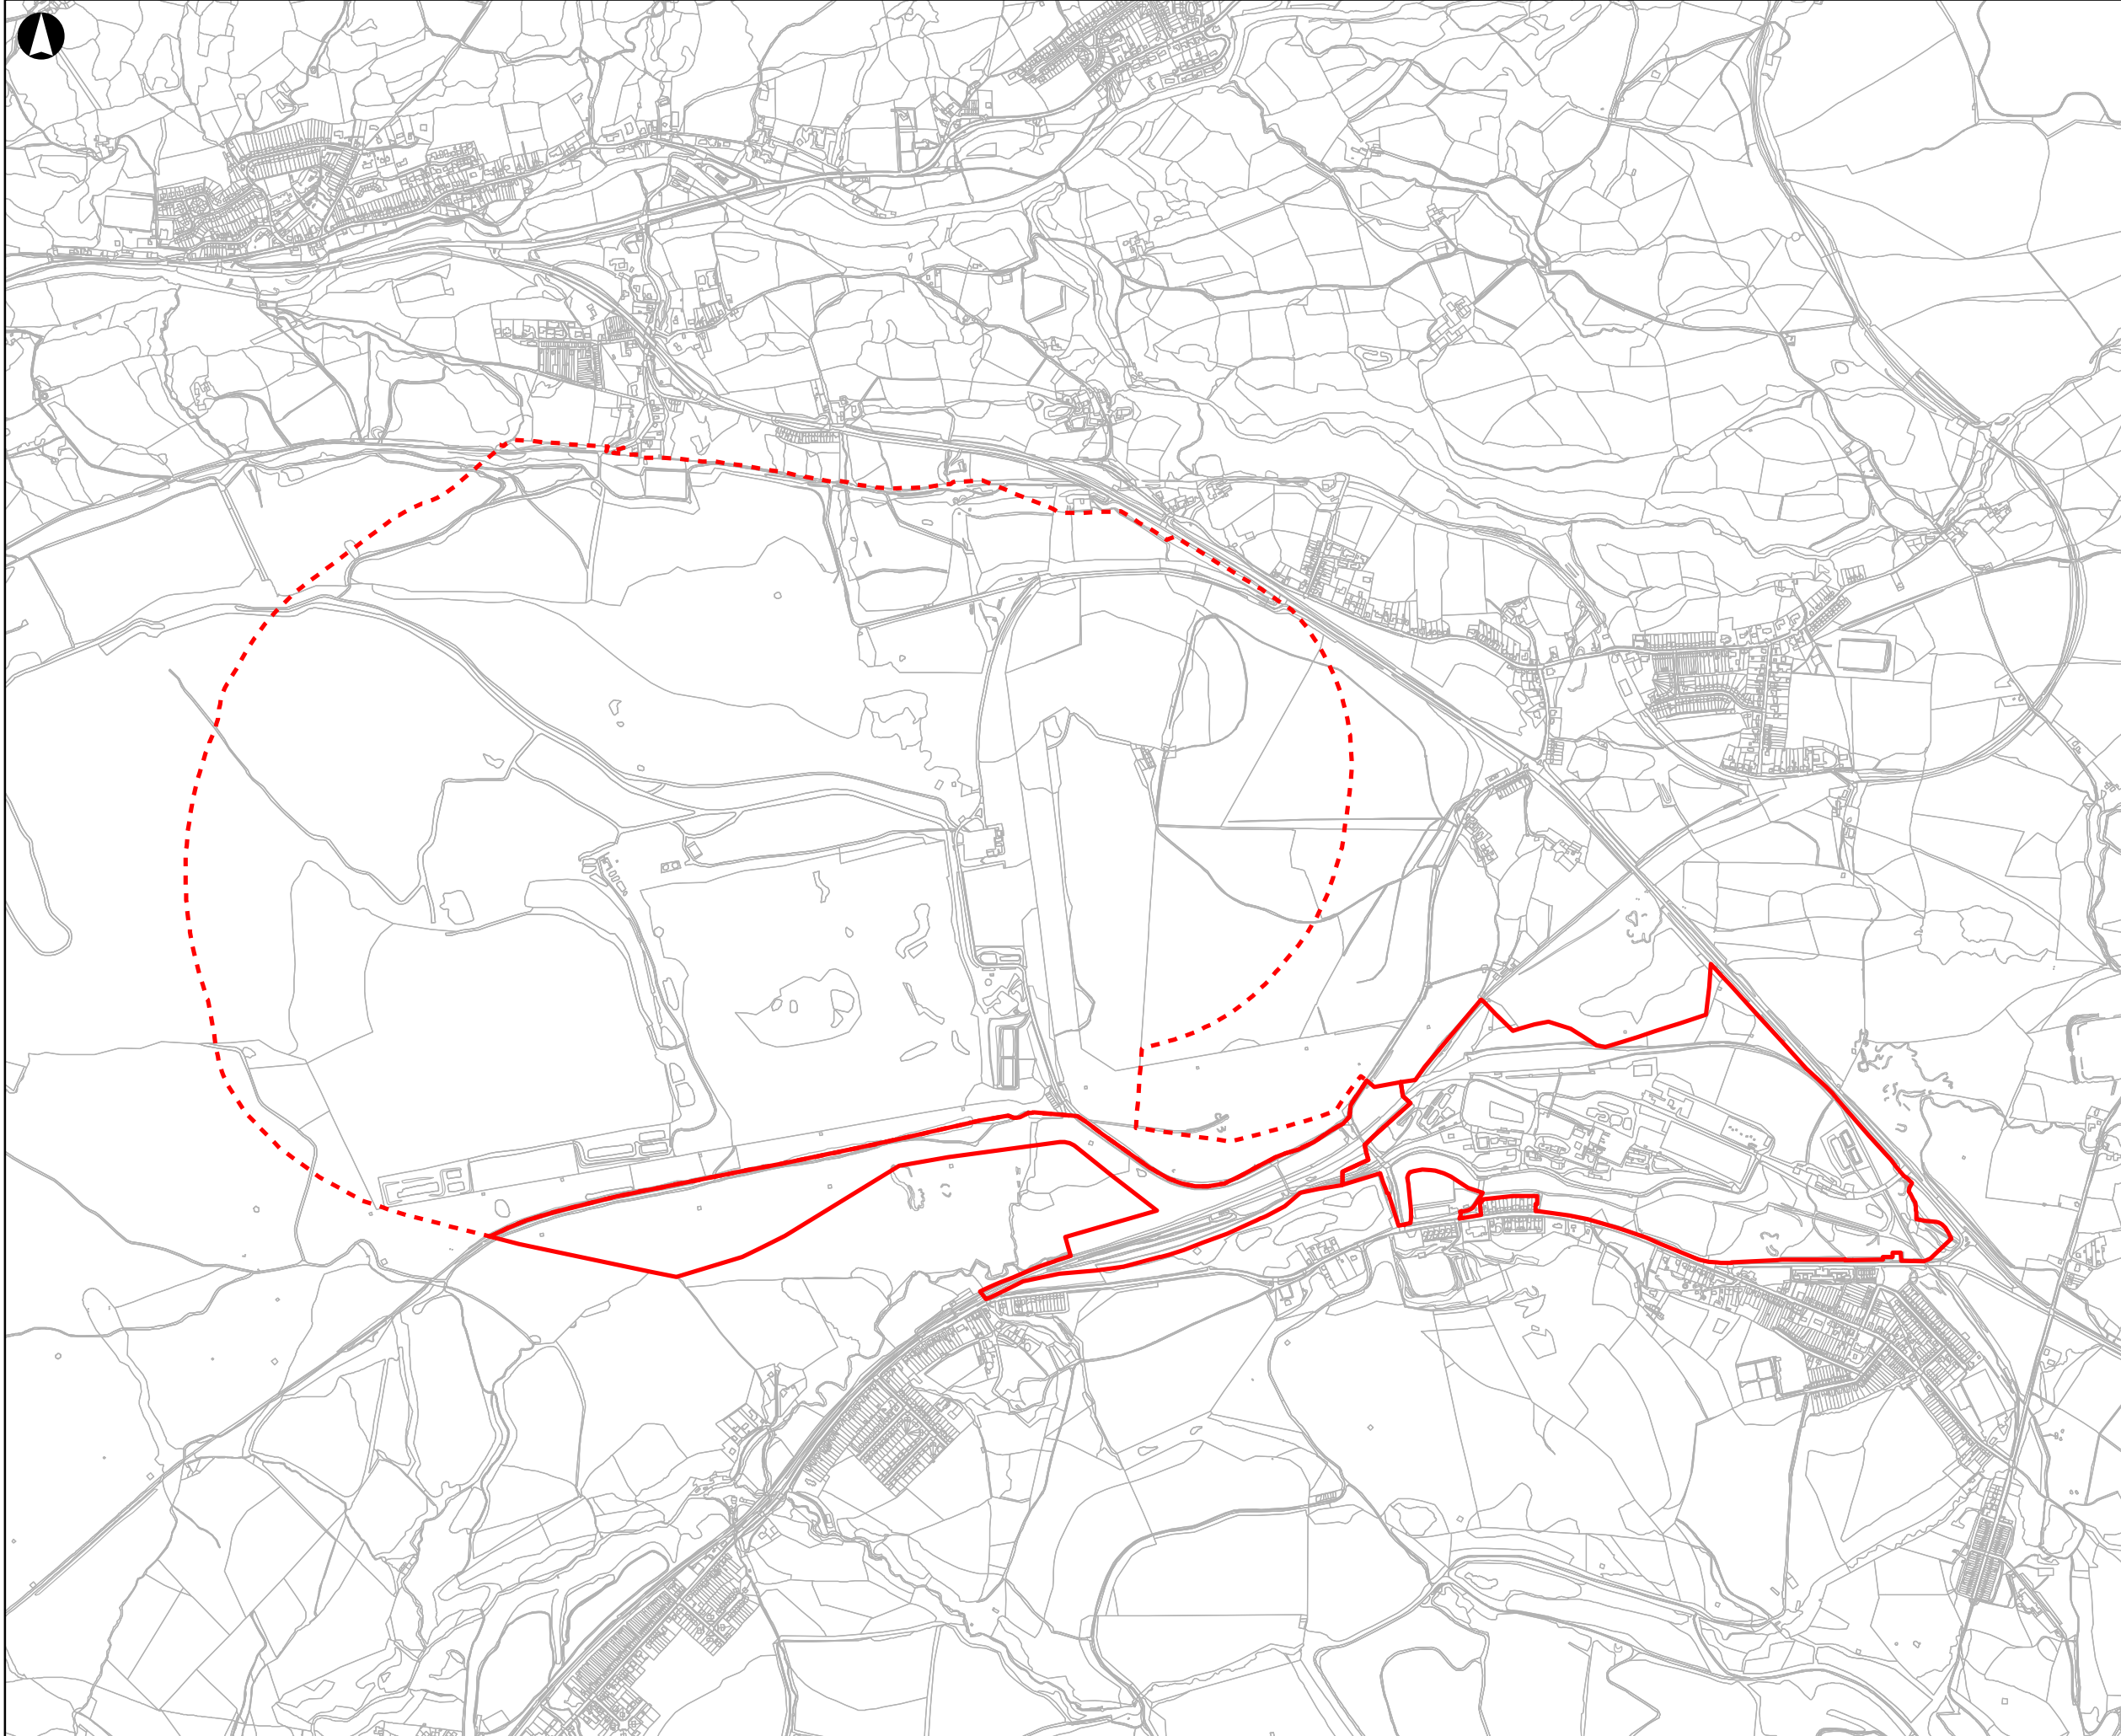

Client

Llywodraeth Cymru
Welsh Government

Job Title
Global Centre of Rail Excellence

Figure Title
SITE LOCATION PLAN (POWYS)

Scale at A3
1:15,000

Job No 264904	Drawing Status Preliminary
-------------------------	--------------------------------------

Drawing No Figure 1.1	Issue P01.1
---------------------------------	-----------------------

Legend

Planning Development Boundary

- Neath Port Talbot
- Powys

P01.1	2020-09-01	KD	TK	RE
-------	------------	----	----	----

Figure Title
**SITE LOCATION PLAN
 (NEATH PORT TALBOT)**

Scale at A3
1:15,000

Job No 264904	Drawing Status Preliminary
-------------------------	--------------------------------------

Drawing No Figure 1.1	Issue P01.1
---------------------------------	-----------------------