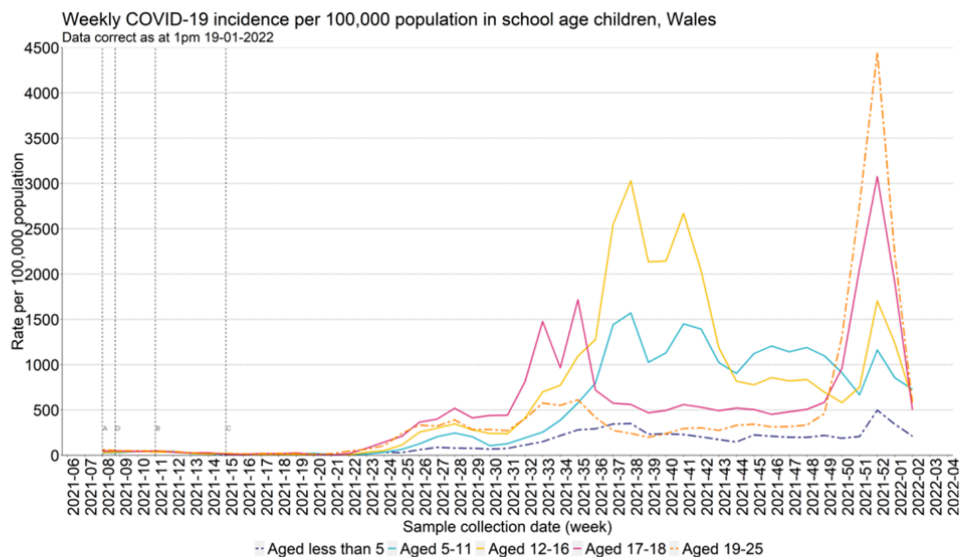

Get [information on copyright](#).

Slide 1

Source: Public Health Wales
Data up to 19/01/2022

There was a rise in cases around the New Year and into January 2022 followed by a fall in the last couple of weeks.