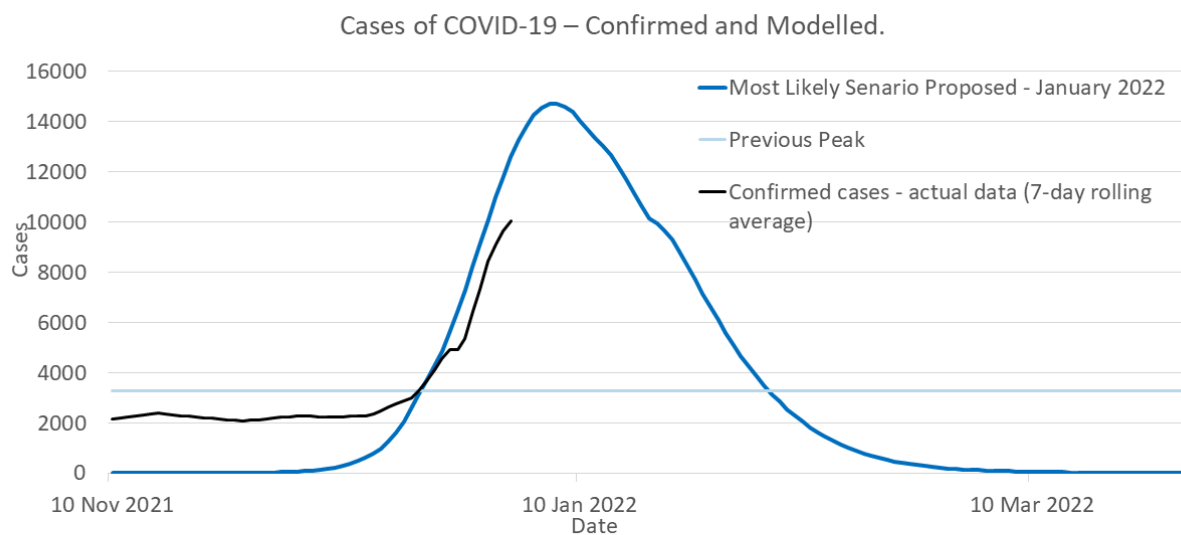

Slide 2

Data source: Swansea University
Data up to 01/01/2022

This modelling is for omicron wave only, and is only likely to be robust for the next two weeks. We may not see such a rapid downward curve in cases as is shown here, and we may see a resurgence in Delta cases. The actual number of cases depends on prevalence of symptoms, testing availability and behaviour as well as the number of infections.

Diogelu Cymru gyda'n gilydd
Together we'll keep Wales safe

Source: Swansea University

COVID-19 (symptomatic) Omicron cases, in Wales (MS Excel)

This document was downloaded from GOV.WALES and may not be the latest version.

Go to <https://gov.wales/slides-and-datasets-first-ministers-coronavirus-briefing-7-january-2022-html> for the latest version.

Get [information on copyright](#).