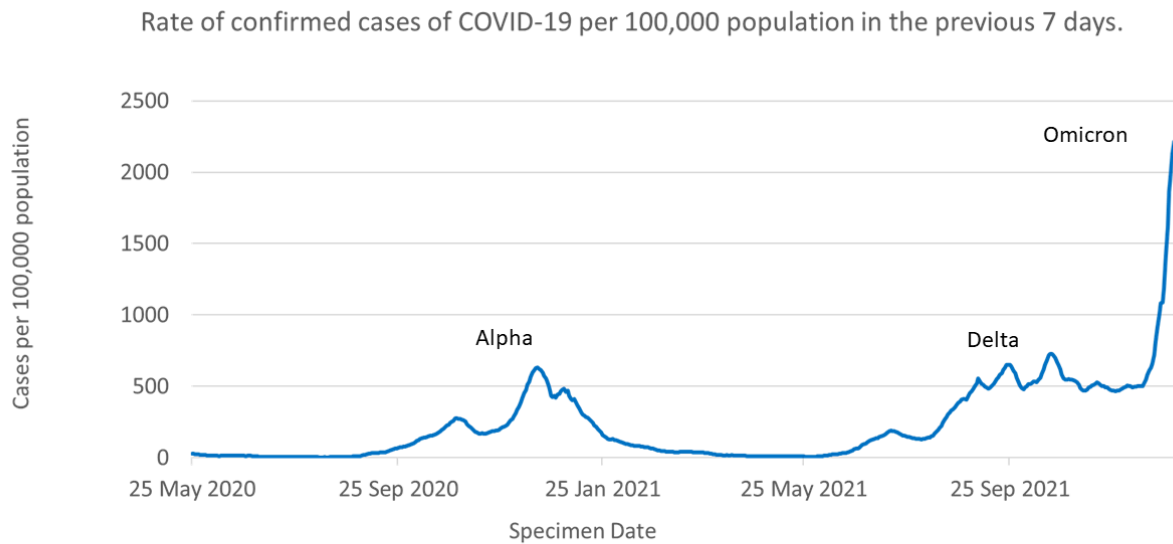

First published: 7 January 2022

Last updated: 7 January 2022

This document was downloaded from GOV.WALES and may not be the latest version.

Go to <https://gov.wales/slides-and-datasets-first-ministers-coronavirus-briefing-7-january-2022-html> for the latest version.

Get [information on copyright](#).

Slide 1

Source: Public Health Wales
Data up to 01/01/2022

The 7-day incidence rate has increased since the beginning of December.

Diogelu Cymru gyda'n gilydd
Together we'll keep Wales safe