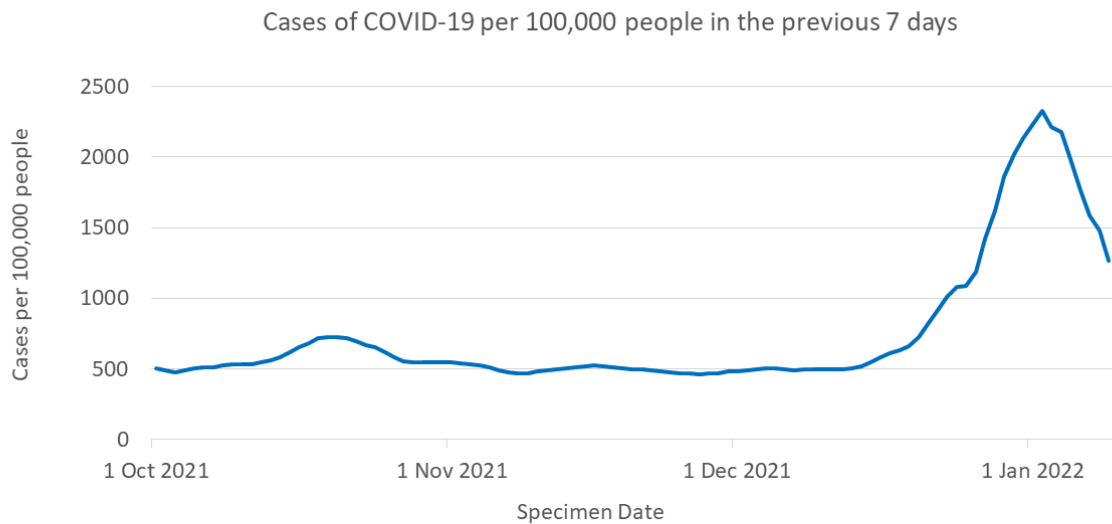

First published: 14 January 2022

Last updated: 14 January 2022

This document was downloaded from GOV.WALES and may not be the latest version.

Go to <https://gov.wales/slides-and-datasets-first-ministers-coronavirus-briefing-14-january-2022.html> for the latest version.

Get [information on copyright](#).

Slide 1

Source: Public Health Wales
Data up to 09/01/2022

On 6th January 2022 the policy on COVID-19 testing changed in Wales, removing the requirement for asymptomatic individuals to take a follow up PCR test following a positive lateral flow test, and also changing the testing requirement for unvaccinated contacts from PCR to lateral flow testing. Removing this follow up test is likely to reduce overall reported cases seen here.