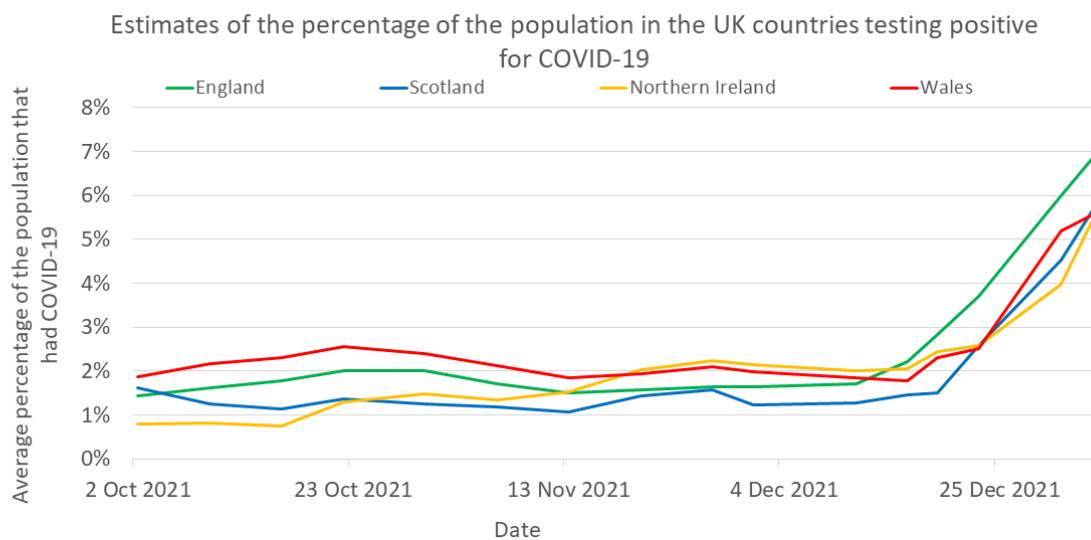

Slide 2

Source: Office for National Statistics
Data up to 03/01/2022

This survey covers people living in private households. Residents in hospitals, care homes and/or other institutional settings are excluded.

Diogelu Cymru gyda'n gilydd
Together we'll keep Wales safe

Source: **Coronavirus (COVID-19) Infection Survey headline results, UK (Office for National Statistics)**

This document was downloaded from GOV.WALES and may not be the latest version.

Go to <https://gov.wales/slides-and-datasets-first-ministers-coronavirus-briefing-14-january-2022.html> for the latest version.

Get [information on copyright](#).