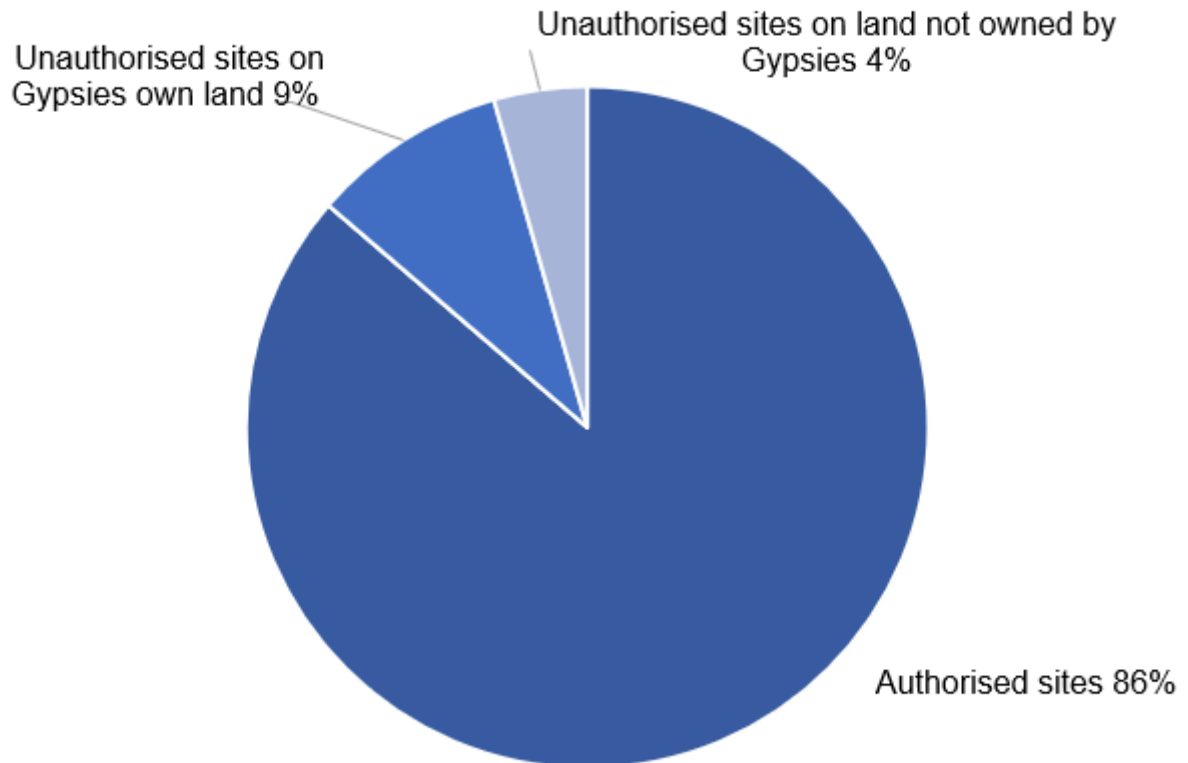

Chart 1: Gypsy and Traveller caravans by type of site, January 2022

Source: All Wales caravan count (Welsh Government)

Note: The percentages do not sum to 100% due to rounding.

There were 99 caravans on unauthorised sites on land owned by Gypsies and Travellers, accounting for 9% of all caravans. A further 47 caravans (4% of all caravans) were on unauthorised sites on land not owned by Gypsies and Travellers.

Cardiff, Flintshire, Pembrokeshire and Neath Port Talbot had the highest total numbers of caravans; combined these accounted for 52% of all caravans. Newport had the highest number of caravans on unauthorised sites (36 caravans, accounting for 25% of all caravans on unauthorised sites).