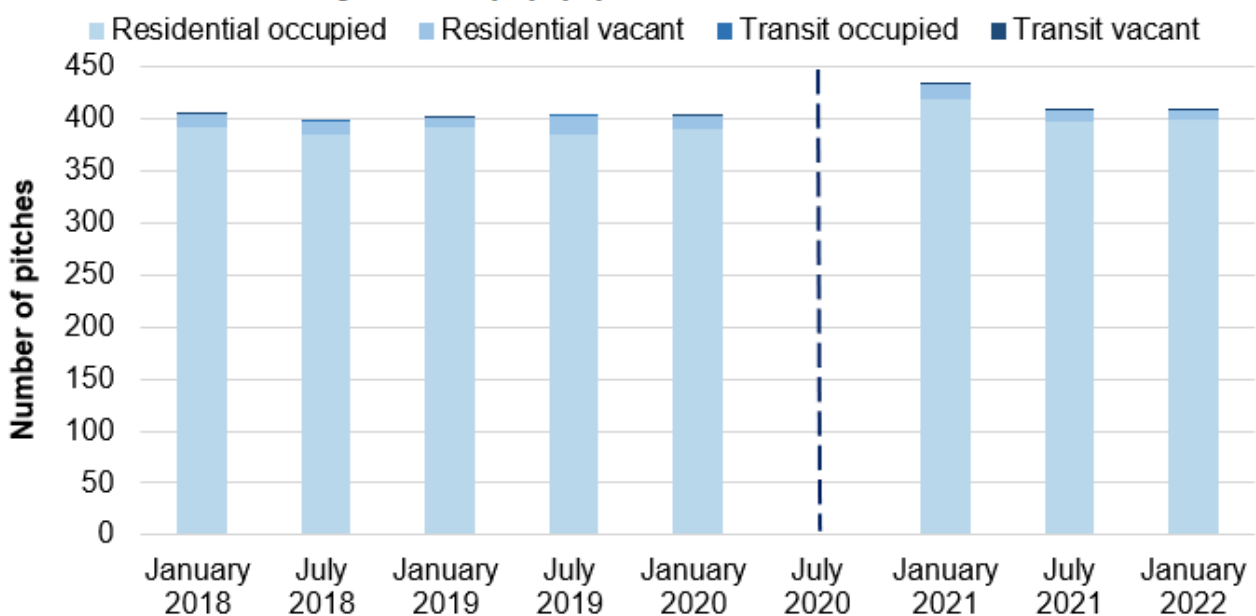

provided by local authorities (80, 73 and 67 pitches respectively) accounting for over half of the total number of pitches (54%). There were 8 local authorities that reported having no pitches on 20 January 2022. At the time of the count, 98% of the residential pitches were occupied.

Chart 4 shows a breakdown over time of the number of pitches in Wales.

Chart 4: Pitches on Gypsy and Traveller sites provided by local authorities (a) by transit / residential status, July 2018 to January 2022 (b) (c)

Sources: Gypsy and Traveller caravan count, All Wales caravan count (Welsh Government)

(a) Alternatively known as Socially Rented Sites. Includes sites owned by Registered Social Landlords. Does not include authorised private sites.

(b) Due to the Coronavirus pandemic, the Welsh Government's biannual caravan census count was not conducted in Wales in July 2020.

(c) From January 2021 onwards, the All Wales Caravan Count online data has been used to produce counts of Gypsy and Traveller caravans in Wales. As such, some caution is advised when considering trends across time. Please see Data Quality report for more information.