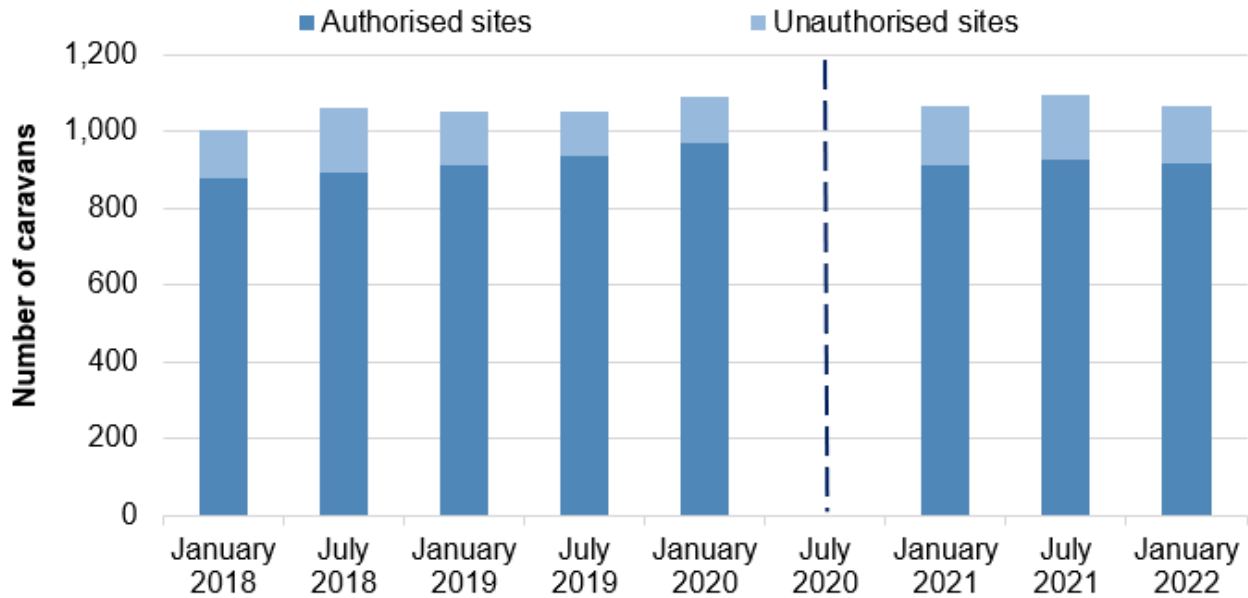

Chart 2: Gypsy and Traveller caravans by site authorisation, January 2018 to January 2022 (a) (b)

Sources: Gypsy and Traveller caravan count, All Wales caravan count (Welsh Government)

(a) Due to the Coronavirus pandemic, the Welsh Government's biannual caravan census count was not conducted in Wales in July 2020.

(b) From January 2021 onwards, the All Wales Caravan Count online data has been used to produce counts of Gypsy and Traveller caravans in Wales. As such, some caution is advised when considering trends across time. Please see Data Quality report for more information.