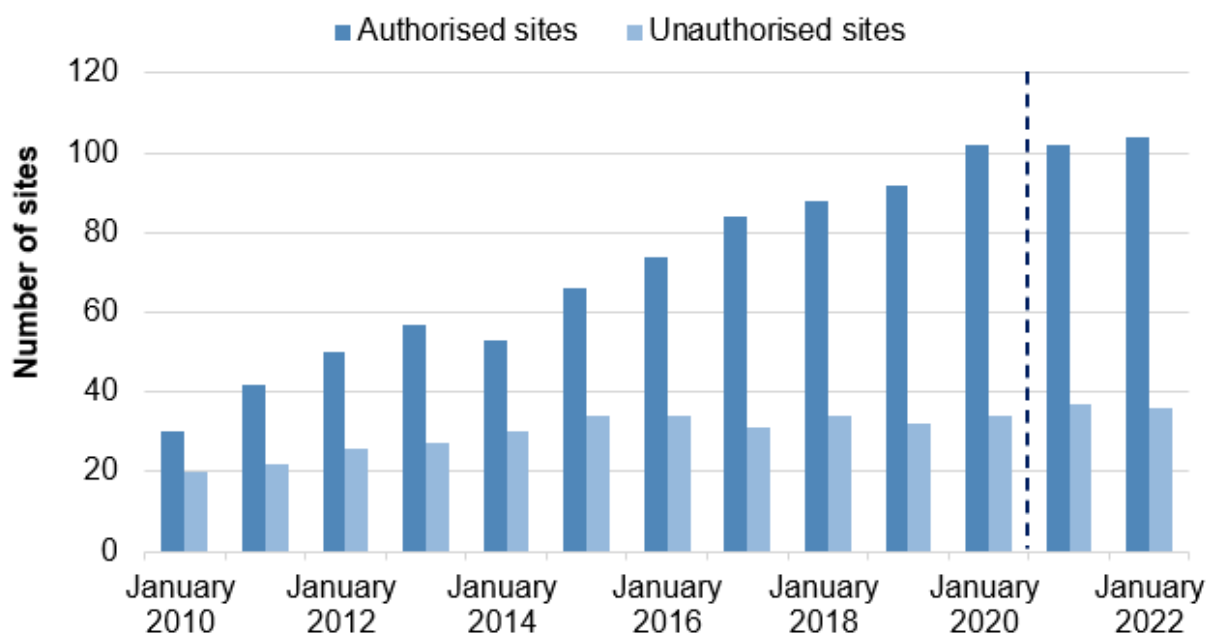

Chart 3: Gypsy and Traveller sites by authorisation, January 2010 to January 2022 (a) (b)

Sources: Gypsy and Traveller caravan count, All Wales caravan count (Welsh Government)
(a) Due to the Coronavirus pandemic, the Welsh Government’s biannual caravan census count was not conducted in Wales in July 2020.
(b) From January 2021 onwards, the All Wales Caravan Count online data has been used to produce counts of Gypsy and Traveller caravans in Wales. As such, some caution is advised when considering trends across time. Please see Data Quality report for more information.

Pitches on local authority sites

There were 409 pitches on Gypsy and Traveller sites provided by local authorities in Wales on 20 January 2022. Of these, 407 were residential pitches and 2 were transit pitches.

Cardiff, Pembrokeshire and Neath Port Talbot had the highest number of pitches