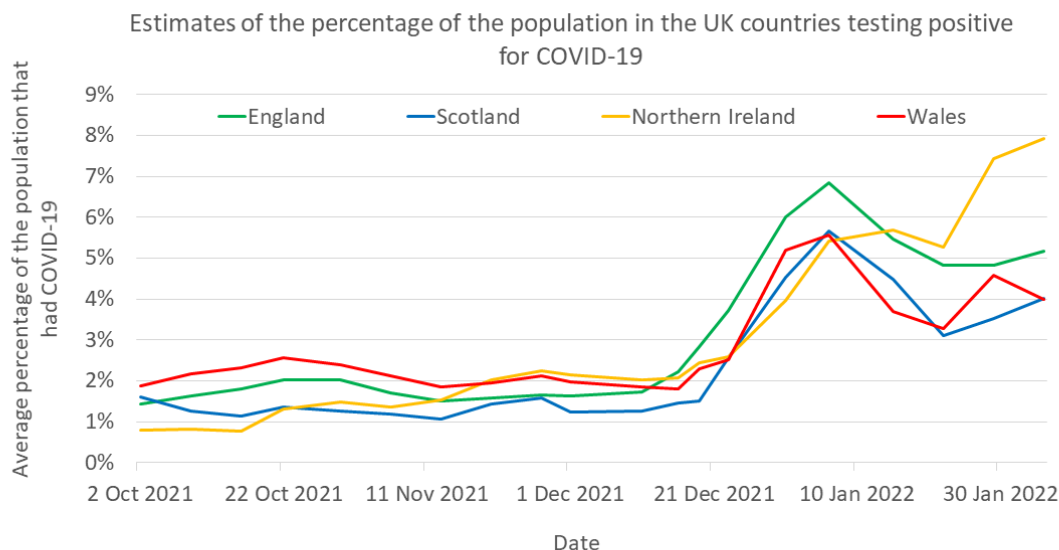

Slide 2

Source: Office for National Statistics
Data up to 05/02/2022

This survey covers people living in private households. Residents in hospitals, care homes and/or other institutional settings are excluded.

Diogelu Cymru gyda'n gilydd
Together we'll keep Wales safe

Source: [Public Health Wales rapid COVID-19 surveillance dashboard](#) and [Coronavirus (COVID-19) Infection Survey headline results, UK (Office for National Statistics)](#)

This document was downloaded from GOV.WALES and may not be the latest version.

Go to <https://gov.wales/slides-and-datasets-minister-economys-coronavirus-briefing-11-february-2022-html> for the latest version.

Get [information on copyright](#).