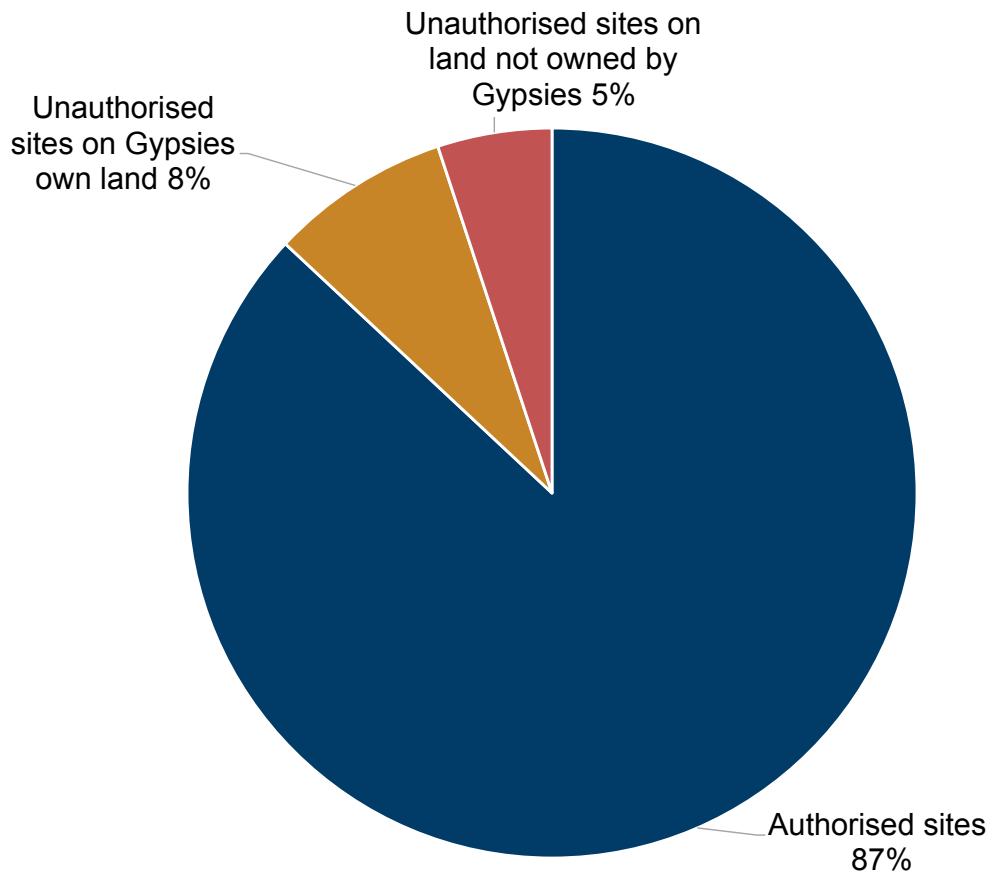

Go to <https://www.gov.wales/gypsy-and-traveller-caravan-count-january-2023-html> for the latest version.

Get [information on copyright](#).

## Main points

On 19 January 2023 there were 1,066 Gypsy and Traveller caravans and 142 sites reported in Wales.

Between January 2022 and January 2023, the total number of Gypsy and Traveller caravans stayed approximately the same (1,066 caravans in January 2023 compared to 1,065 in January 2022) , as did the total number of sites (142 authorised and unauthorised sites in January 2023, compared to 140 in January 2022).

## Caravans by site authorisation

At the time of the January 2023 count, the total number of Gypsy and Traveller caravans in Wales was 1,066. There were 927 caravans on authorised sites with planning permission, accounting for 87% of all caravans. Of these, 612 (66%) were on socially rented sites and 315 (34%) were on privately funded sites. Cardiff, Flintshire, Pembrokeshire, and Neath Port Talbot had the highest total numbers of caravans; combined these accounted for 53% of all caravans.

Figure 1 below shows the breakdown of caravans by authorised and unauthorised status.

**Figure 1: Gypsy and Traveller caravans by type of site, January 2023**

Description of Figure 1: A pie chart showing the percentage of caravans that are on authorised sites (87%), unauthorised sites on land not owned by Gypsies (8%) and unauthorised sites on land owned by Gypsies (5%).