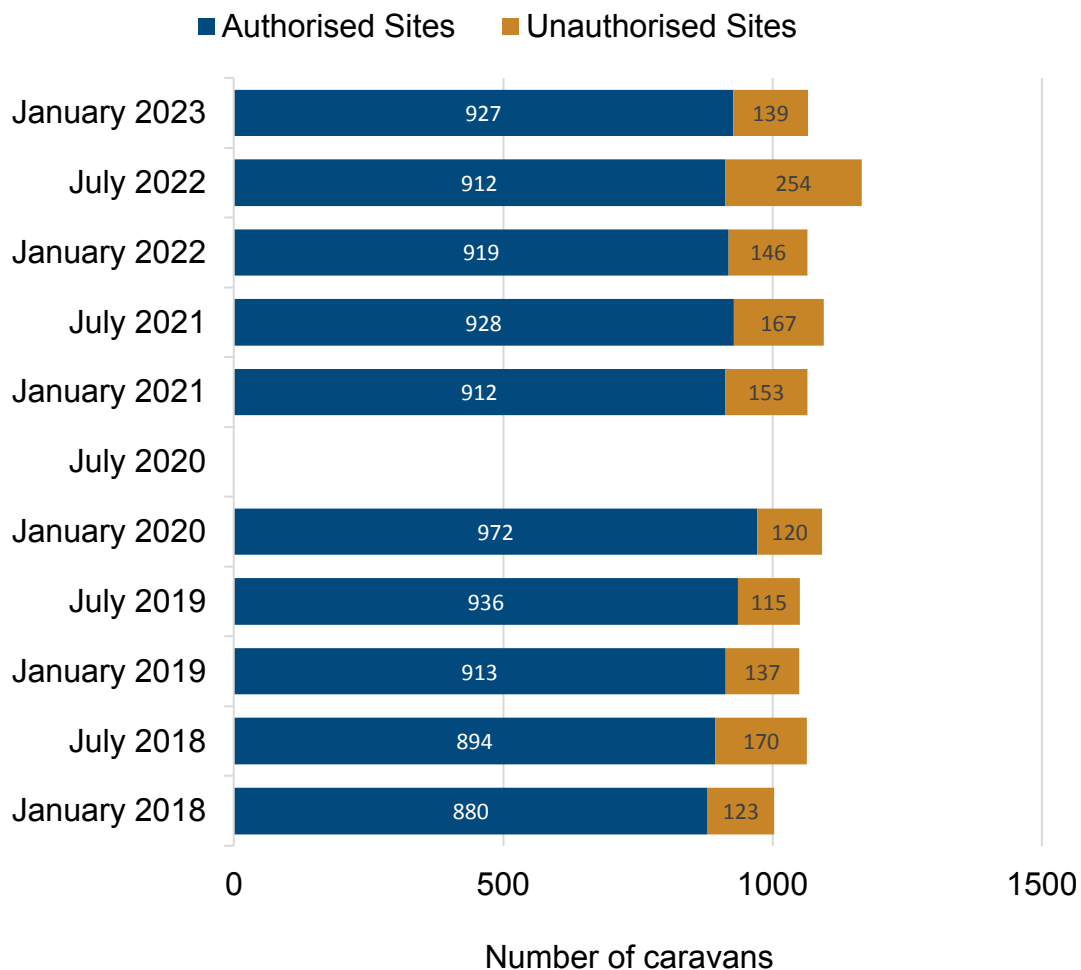

Figure 2: Number of Gypsy and Traveller caravans by site authorisation, January 2018 to January 2023 [Note 1] [Note 2]

Description of Figure 2: A stacked bar chart showing the number of caravans on authorised and unauthorised sites. The number of caravans on authorised sites has remained consistent since January 2018, while there was a decrease in the number of caravans on unauthorised sites between July 2022 and January 2023.