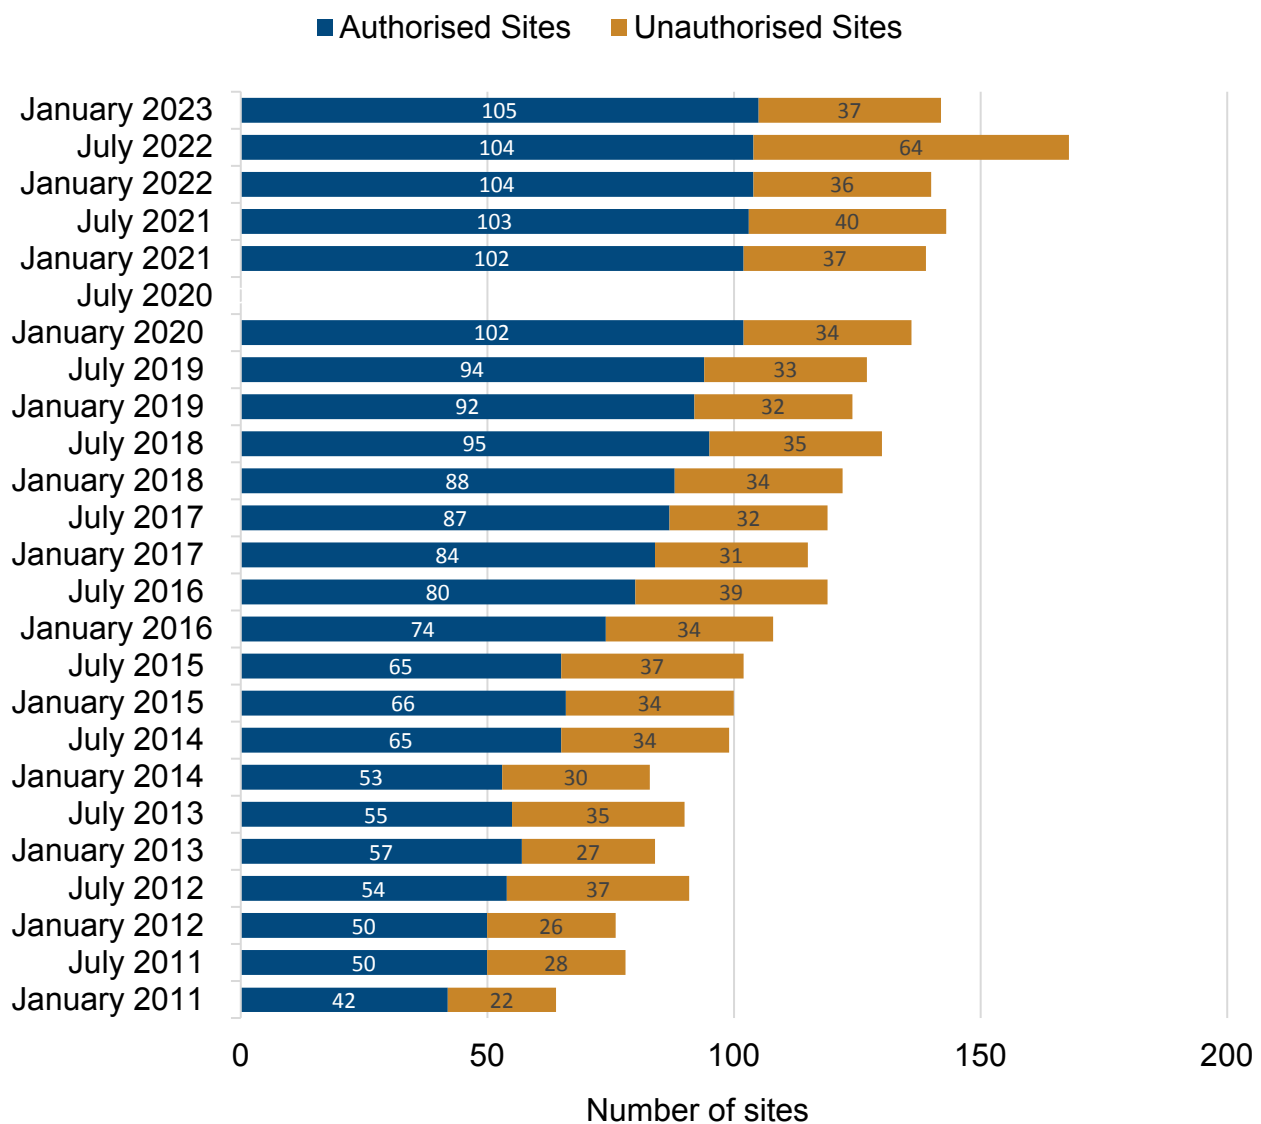

Figure 3: Number of Gypsy and Traveller sites by authorisation, January 2011 to January 2023 [Note 1] [Note 2]

Description of Figure 3: A grouped bar chart showing the number of sites by authorisation. After a period of steady increases, the number of authorised sites