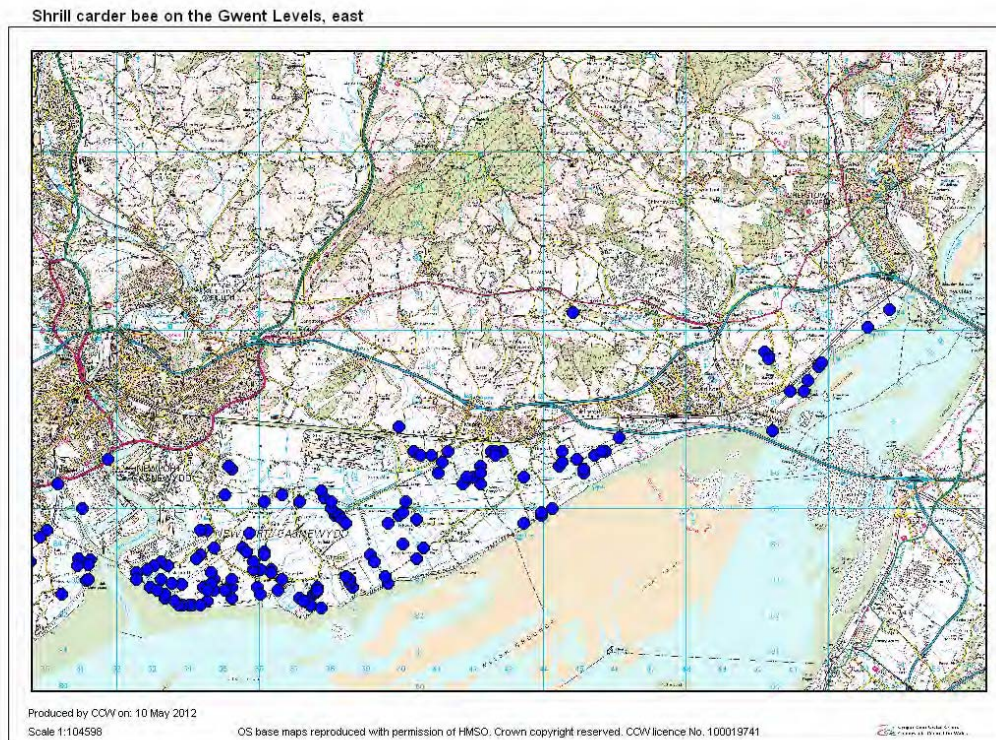

Welsh Government

M4 Corridor around Newport

Environmental Statement
Supplement

Volume 3: Appendix S10.3

The Distribution of the Shrill Carder
Bee *Bombus sylvarum* on the Gwent
Levels, 1998 to 2010 [Howe, 2012]

M4CaN-DJV-EBD-ZG_GEN-AX-EN-0042

At Issue | 12 August 2016

Figure 1. The distribution of the shrill carder bee *Bombus sylvarum* on the eastern Gwent Levels, 1998 to 2010.

Figure 2. The distribution of the shrill carder bee *Bombus sylvarum* on the western Gwent Levels, 1998 to 2010.

Figure 3. The distribution of the shrill carder bee *Bombus sylvarum* on the eastern Gwent Levels, 1998 to 2010, with an indication of abundance.

Figure 4. The distribution of the shrill carder bee *Bombus sylvarum* on the western Gwent Levels, 1998 to 2010, with an indication of abundance.