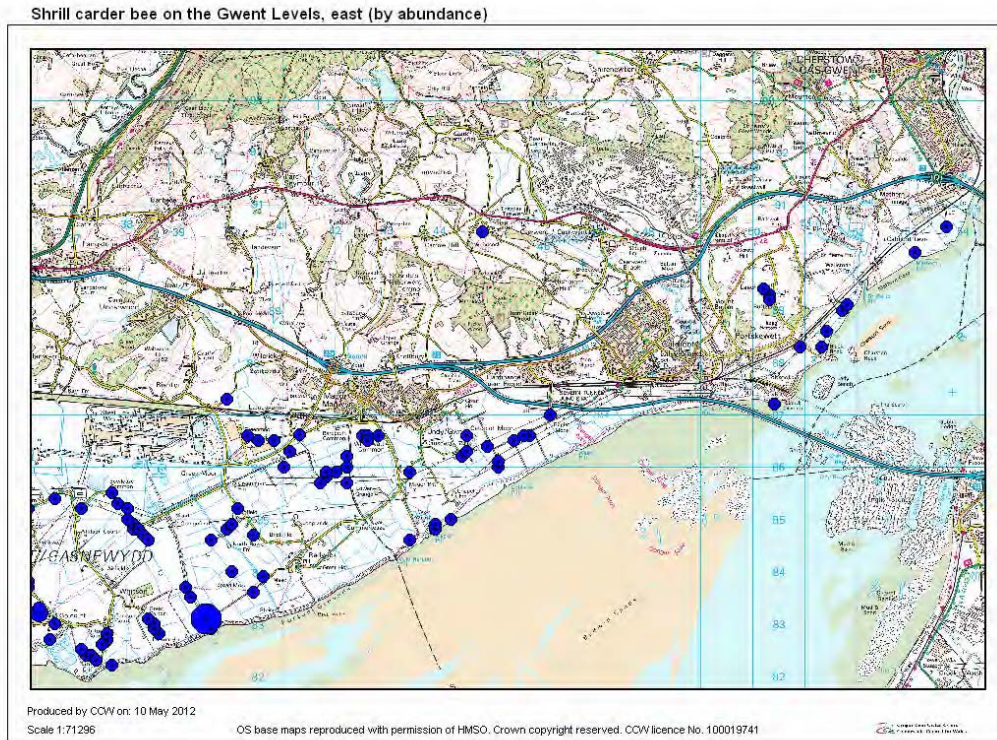

M4CaN-DJV-EBD-ZG_GEN-AX-EN-0042

At Issue | 12 August 2016

Figure 1. The distribution of the shrill carder bee *Bombus sylvarum* on the eastern Gwent Levels, 1998 to 2010.

Figure 2. The distribution of the shrill carder bee *Bombus sylvarum* on the western Gwent Levels, 1998 to 2010.

Figure 3. The distribution of the shrill carder bee *Bombus sylvarum* on the eastern Gwent Levels, 1998 to 2010, with an indication of abundance.

Figure 4. The distribution of the shrill carder bee *Bombus sylvarum* on the western Gwent Levels, 1998 to 2010, with an indication of abundance.