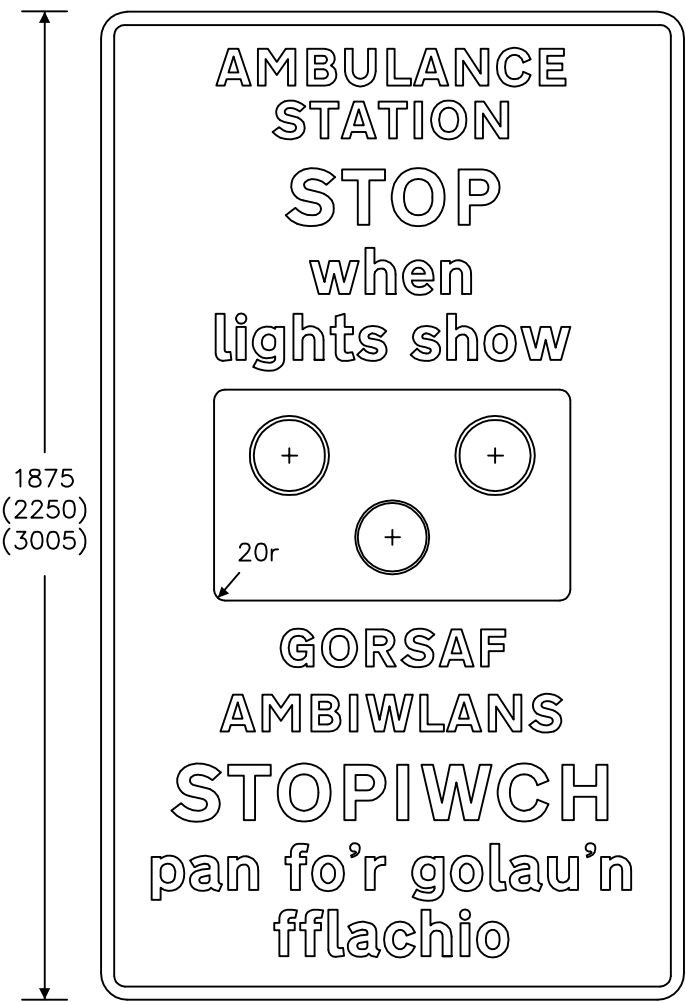

1970
(2250)
(3150)

1650
(1980)
(2640)

REVISIONS	
1.	Redrawn, no. changed from 537.3 19.9.95
2.	Redrawn & notes amended 16.8.99
3.	Legend amended 24.1.02
4.	Legend and dimensions amended 3.5.06
5.	Layout and notes amended 5.1.07
6.	Translation amended and note 7 and sheets 2 to 5 added 27.1.12
Before using this drawing, confirm with RNMS Division that it has not been superseded.	
Drn.	A.T.I. Appd.
Chkd.	Appl. date 3.4.81
Issue: 30.3.12	
Scale: Photo-reduced	
Title	Warning Sign
FIRE STATION STOP when lights show	
WELSH GOVERNMENT	
Drwg. no.	WAG/P 563.1 Sheet 3 of 5

Notes: -

1. The legend is from the Transport Heavy alphabet at the 'x'-heights shown.
2. The outlines of the tiles do not form part of the sign.
3. The colours are as follows: -
 - Legend & border — Black
 - Sign background — White
 - Panel — Black
 - Disc borders — White
 - Upper discs — Red
 - Lower disc — Yellow
4. All dimensions are given in millimetres.
5. All dimensions for the larger signs are proportional to the sizes shown for the smallest sign.
6. The order of languages may be reversed if required.
7. See sheets 1, 2, 3 and 5 for further variants

Notes: -

1. The legend is from the Transport Heavy alphabet at the 'x'-heights shown.
2. The outlines of the tiles do not form part of the sign.
3. The colours are as follows: -
 - Legend & border — Black
 - Sign background — White
 - Panel — Black
 - Disc borders — White
 - Upper discs — Red
 - Lower disc — Yellow
4. All dimensions are given in millimetres.
5. All dimensions for the larger signs are proportional to the sizes shown for the smallest sign.
6. The order of languages may be reversed if required.
7. See sheets 1, 3, 4 and 5 for further variants