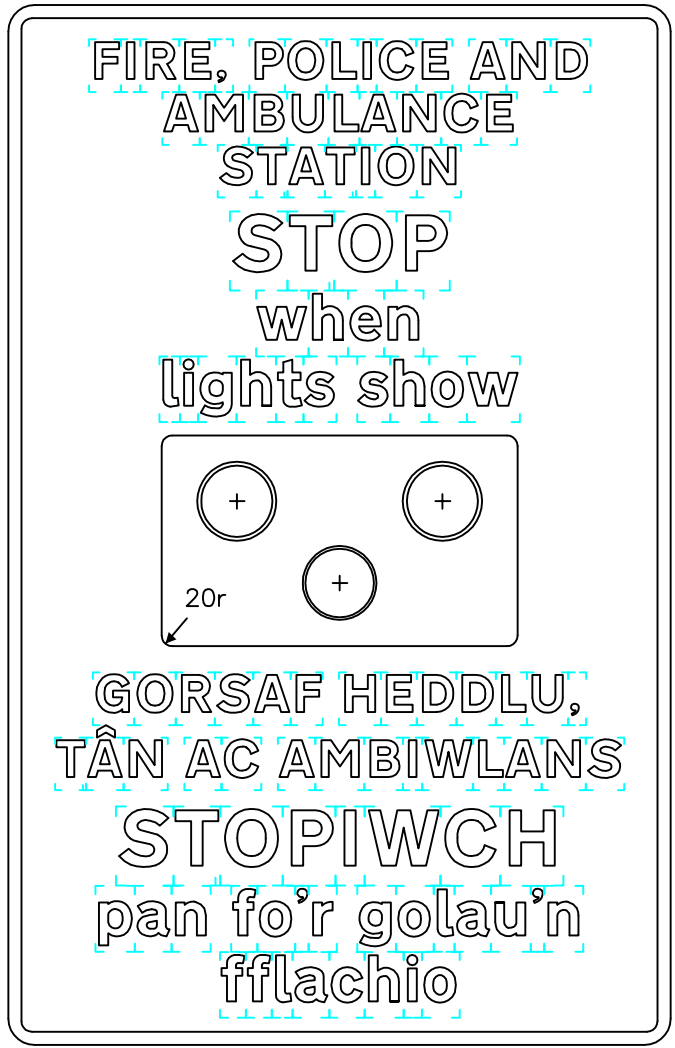

Notes: -

1. The legend is from the Transport Heavy alphabet at the 'x'-heights shown.
2. The outlines of the tiles do not form part of the sign.
3. The colours are as follows: -
  Legend & border — Black
  Sign background — White
  Panel — Black
  Disc borders — White
  Upper discs — Red
  Lower disc — Yellow
4. All dimensions are given in millimetres.
5. All dimensions for the larger signs are proportional to the sizes shown for the smallest sign.
6. The order of languages may be reversed if required.
7. See sheets 1, 2, 4 and 5 for further variants

1970
(2250)
(3150)