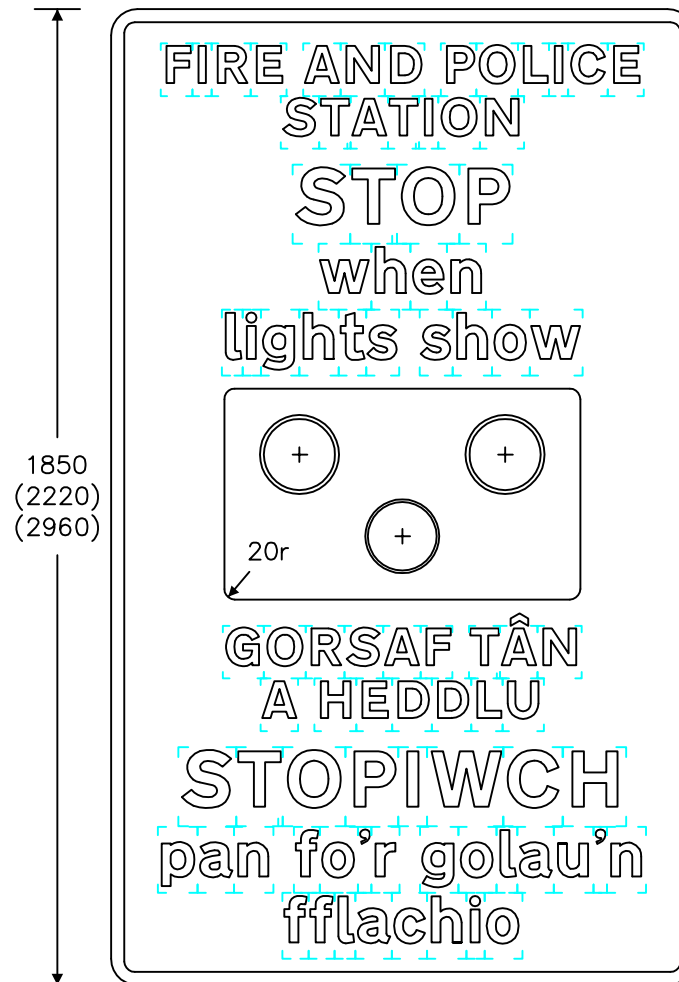

Notes: -

1. The legend is from the Transport Heavy alphabet at the 'x'-heights shown.
2. The outlines of the tiles do not form part of the sign.
3. The colours are as follows: -
  Legend & border ——— Black
  Sign background ——— White
  Panel ——— Black
  Disc borders ——— White
  Upper discs ——— Red
  Lower disc ——— Yellow
4. All dimensions are given in millimetres.
5. All dimensions for the larger signs are proportional to the sizes shown for the smallest sign.
6. The order of languages may be reversed if required.
7. See sheets 1, 3, 4 and 5 for further variants

REVISIONS	
1.	Redrawn, no. changed from 537.3 19.9.95
2.	Redrawn & notes amended 16.8.99
3.	Legend amended 24.1.02
4.	Legend and dimensions amended 3.5.06
5.	Layout and notes amended 5.1.07
6.	Translation amended and note 7 and sheets 2 to 5 added 27.1.12
Before using this drawing, confirm with RNM3 Division that it has not been superseded.	
Drn.	A.T.I. Appd.
Chkd.	Appl. date 3.4.81
Issue: 30.3.12	
Scale: Photo-reduced	
Title	Warning Sign
FIRE STATION STOP when lights show	
WELSH GOVERNMENT	
Drwg. no.	WAG/P 563.1 Sheet 2 of 5