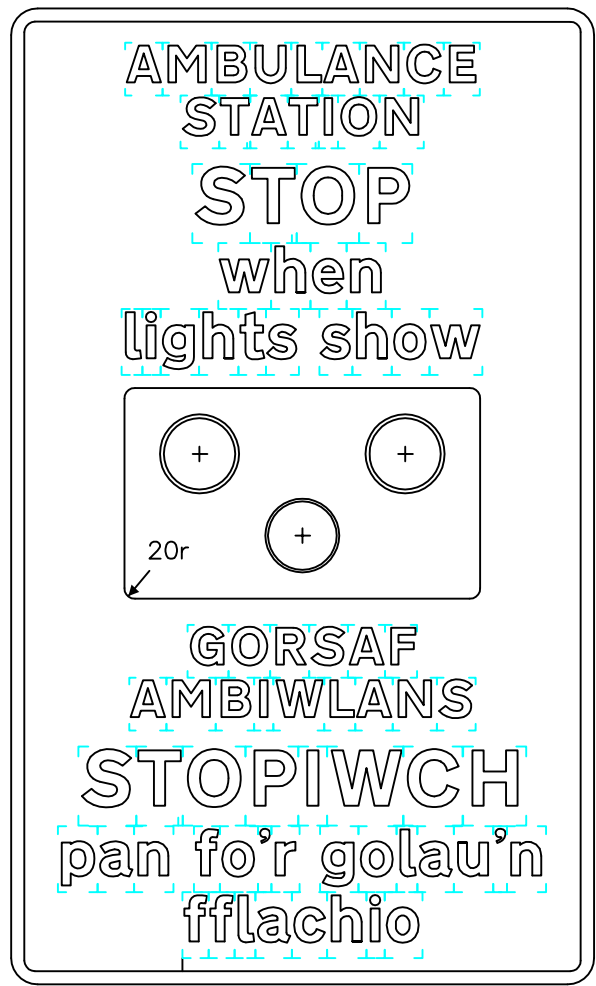

Notes: -

1. The legend is from the Transport Heavy alphabet at the 'x'-heights shown.
2. The outlines of the tiles do not form part of the sign.
3. The colours are as follows: -
 Legend & border — Black
 Sign background — White
 Panel — Black
 Disc borders — White
 Upper discs — Red
 Lower disc — Yellow
4. All dimensions are given in millimetres.
5. All dimensions for the larger signs are proportional to the sizes shown for the smallest sign.
6. The order of languages may be reversed if required.
7. See sheets 2 to 5 for further variants

Notes: -

1. The legend is from the Transport Heavy alphabet at the 'x'-heights shown.
2. The outlines of the tiles do not form part of the sign.
3. The colours are as follows: -
 - Legend & border — Black
 - Sign background — White
 - Panel — Black
 - Disc borders — White
 - Upper discs — Red
 - Lower disc — Yellow
4. All dimensions are given in millimetres.
5. All dimensions for the larger signs are proportional to the sizes shown for the smallest sign.
6. The order of languages may be reversed if required.
7. See sheets 1, 2, 3 and 5 for further variants

Notes: -

1. The legend is from the Transport Heavy alphabet at the 'x'-heights shown.
2. The outlines of the tiles do not form part of the sign.
3. The colours are as follows: -
 - Legend & border — Black
 - Sign background — White
 - Panel — Black
 - Disc borders — White
 - Upper discs — Red
 - Lower disc — Yellow
4. All dimensions are given in millimetres.
5. All dimensions for the larger signs are proportional to the sizes shown for the smallest sign.
6. The order of languages may be reversed if required.
7. See sheets 1, 3, 4 and 5 for further variants