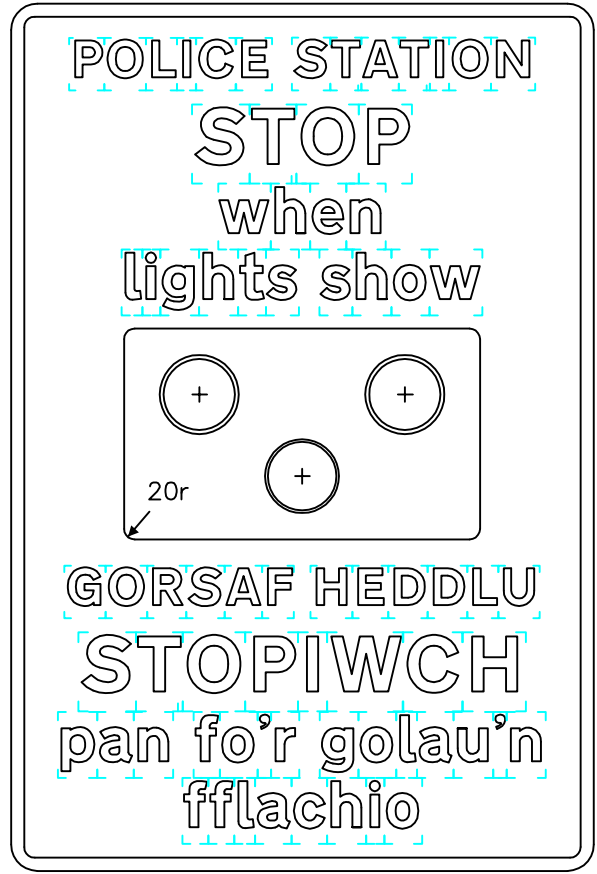

1650
(1980)
(2640)