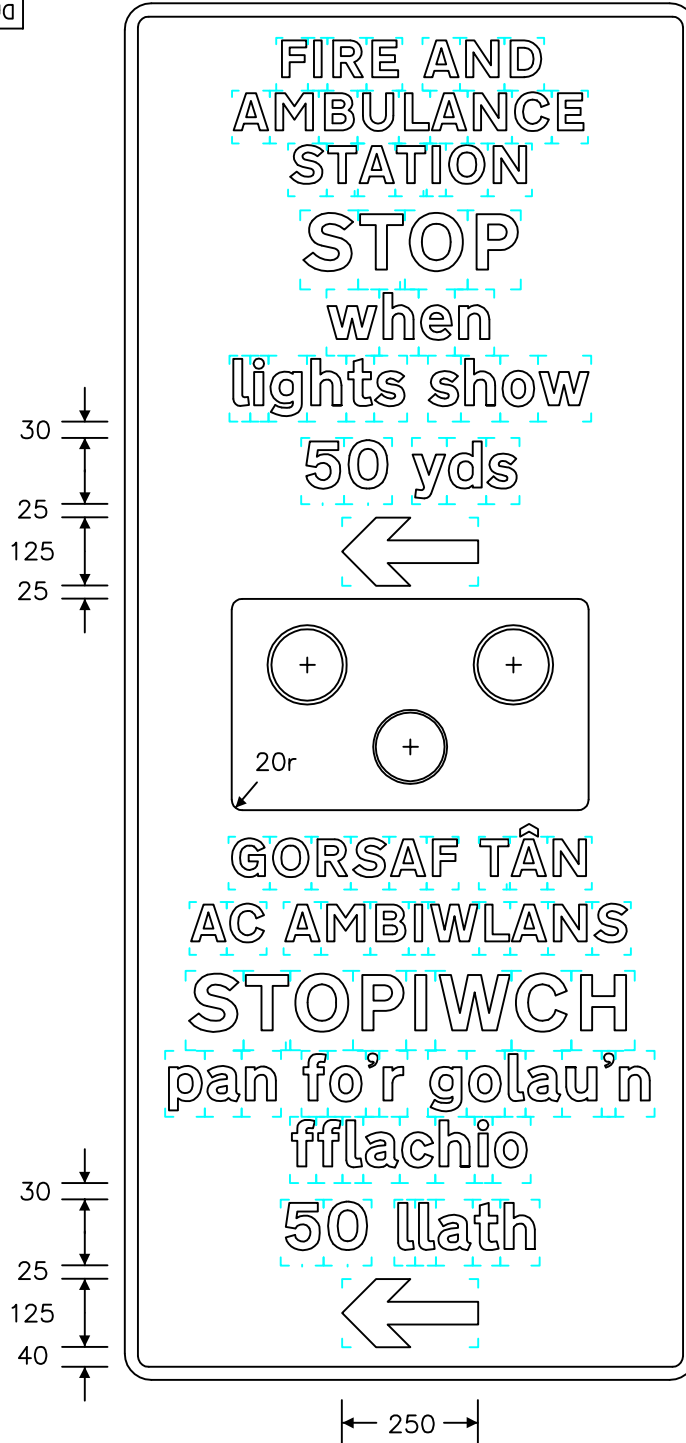

Notes: -

1. The legend is from the Transport Heavy alphabet at the 'x'-heights shown.
2. The outlines of the tiles do not form part of the sign.
3. The colours are as follows: -
 Legend & border — Black
 Sign background — White
 Panel — Black
 Disc borders — White
 Upper discs — Red
 Lower disc — Yellow
4. All dimensions are given in millimetres.
5. All dimensions for the larger signs are proportional to the sizes shown for the smallest sign.
6. The order of languages may be reversed if required.
7. See sheets 1, 2, 4 and 5 for further variants

Notes: -

1. The legend is from the Transport Heavy alphabet at the 'x'-heights shown.
2. The outlines of the tiles do not form part of the sign.
3. The colours are as follows: -
 - Legend & border — Black
 - Sign background — White
 - Panel — Black
 - Disc borders — White
 - Upper discs — Red
 - Lower disc — Yellow
4. All dimensions are given in millimetres.
5. All dimensions for the larger signs are proportional to the sizes shown for the smallest sign.
6. The order of languages may be reversed if required.
7. See sheets 1, 2, 3 and 5 for further variants

Notes: -

1. The legend is from the Transport Heavy alphabet at the 'x'-heights shown.
2. The outlines of the tiles do not form part of the sign.
3. The colours are as follows: -
 - Legend & border — Black
 - Sign background — White
 - Panel — Black
 - Disc borders — White
 - Upper discs — Red
 - Lower disc — Yellow
4. All dimensions are given in millimetres.
5. All dimensions for the larger signs are proportional to the sizes shown for the smallest sign.
6. The order of languages may be reversed if required.
7. See sheets 1, 3, 4 and 5 for further variants