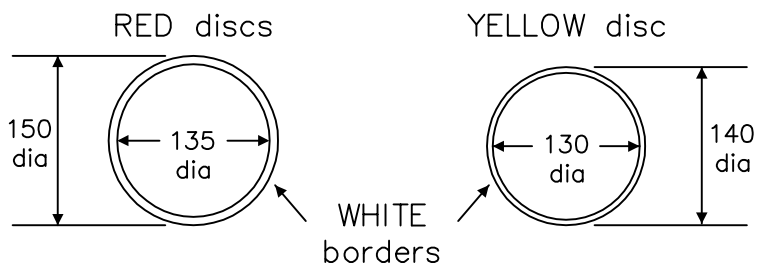

Notes: -

1. The legend is from the Transport Heavy alphabet at the 'x'-heights shown.
2. The outlines of the tiles do not form part of the sign.
3. The colours are as follows: -
 Legend & border — Black
 Sign background — White
 Panel — Black
 Disc borders — White
 Upper discs — Red
 Lower disc — Yellow
4. All dimensions are given in millimetres.
5. All dimensions for the larger signs are proportional to the sizes shown for the smallest sign.
6. The order of languages may be reversed if required.
7. See sheets 2 to 5 for further variants

Notes: -

1. The legend is from the Transport Heavy alphabet at the 'x'-heights shown.
2. The outlines of the tiles do not form part of the sign.
3. The colours are as follows: -
 - Legend & border — Black
 - Sign background — White
 - Panel — Black
 - Disc borders — White
 - Upper discs — Red
 - Lower disc — Yellow
4. All dimensions are given in millimetres.
5. All dimensions for the larger signs are proportional to the sizes shown for the smallest sign.
6. The order of languages may be reversed if required.
7. See sheets 1, 2, 3 and 5 for further variants

Notes: -

1. The legend is from the Transport Heavy alphabet at the 'x'-heights shown.
2. The outlines of the tiles do not form part of the sign.
3. The colours are as follows: -
 - Legend & border — Black
 - Sign background — White
 - Panel — Black
 - Disc borders — White
 - Upper discs — Red
 - Lower disc — Yellow
4. All dimensions are given in millimetres.
5. All dimensions for the larger signs are proportional to the sizes shown for the smallest sign.
6. The order of languages may be reversed if required.
7. See sheets 1, 3, 4 and 5 for further variants