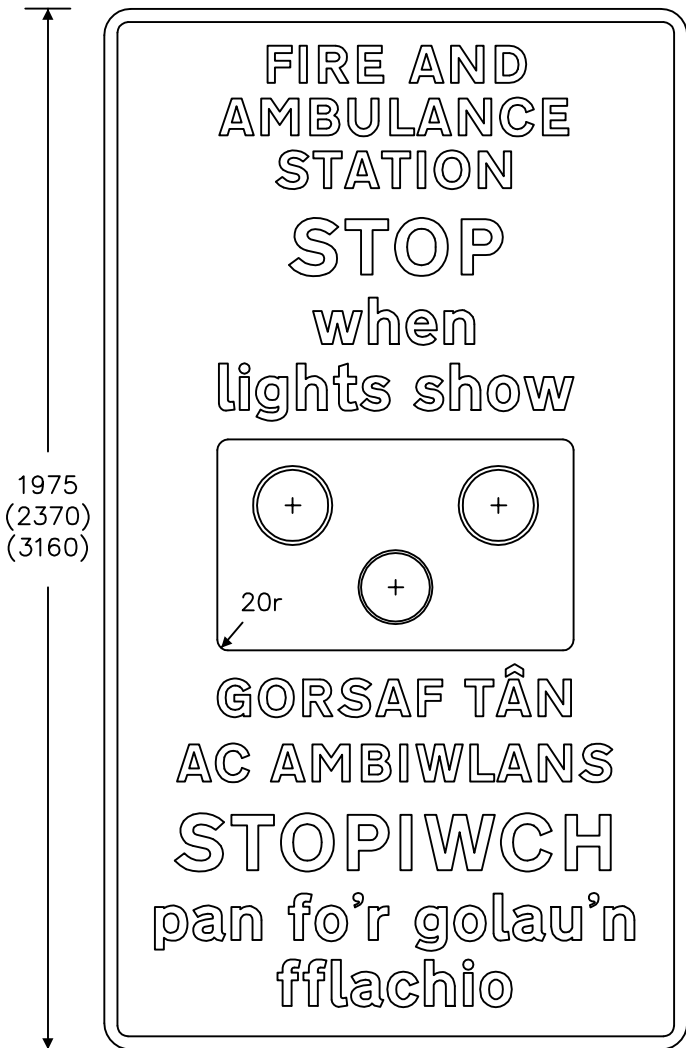

1970
(2250)
(3150)

1650
(1980)
(2640)

REVISIONS	
1.	Redrawn, no. changed from 537.3 19.9.95
2.	Redrawn & notes amended 16.8.99
3.	Legend amended 24.1.02
4.	Legend and dimensions amended 3.5.06
5.	Layout and notes amended 5.1.07
6.	Translation amended and note 7 and sheets 2 to 5 added 27.1.12
Before using this drawing, confirm with RNMS Division that it has not been superseded.	
Drn.	A.T.I. Appd.
Chkd.	Appl. date 3.4.81
Issue: 30.3.12	
Scale: Photo-reduced	
Title	Warning Sign
FIRE STATION STOP when lights show	
WELSH GOVERNMENT	
Drwg. no.	WAG/P 563.1 Sheet 3 of 5

Notes: -

1. The legend is from the Transport Heavy alphabet at the 'x'-heights shown.
2. The outlines of the tiles do not form part of the sign.
3. The colours are as follows: -
 - Legend & border — Black
 - Sign background — White
 - Panel — Black
 - Disc borders — White
 - Upper discs — Red
 - Lower disc — Yellow
4. All dimensions are given in millimetres.
5. All dimensions for the larger signs are proportional to the sizes shown for the smallest sign.
6. The order of languages may be reversed if required.
7. See sheets 1, 2, 3 and 5 for further variants

Notes: -

1. The legend is from the Transport Heavy alphabet at the 'x'-heights shown.
2. The outlines of the tiles do not form part of the sign.
3. The colours are as follows: -
 - Legend & border — Black
 - Sign background — White
 - Panel — Black
 - Disc borders — White
 - Upper discs — Red
 - Lower disc — Yellow
4. All dimensions are given in millimetres.
5. All dimensions for the larger signs are proportional to the sizes shown for the smallest sign.
6. The order of languages may be reversed if required.
7. See sheets 1, 3, 4 and 5 for further variants