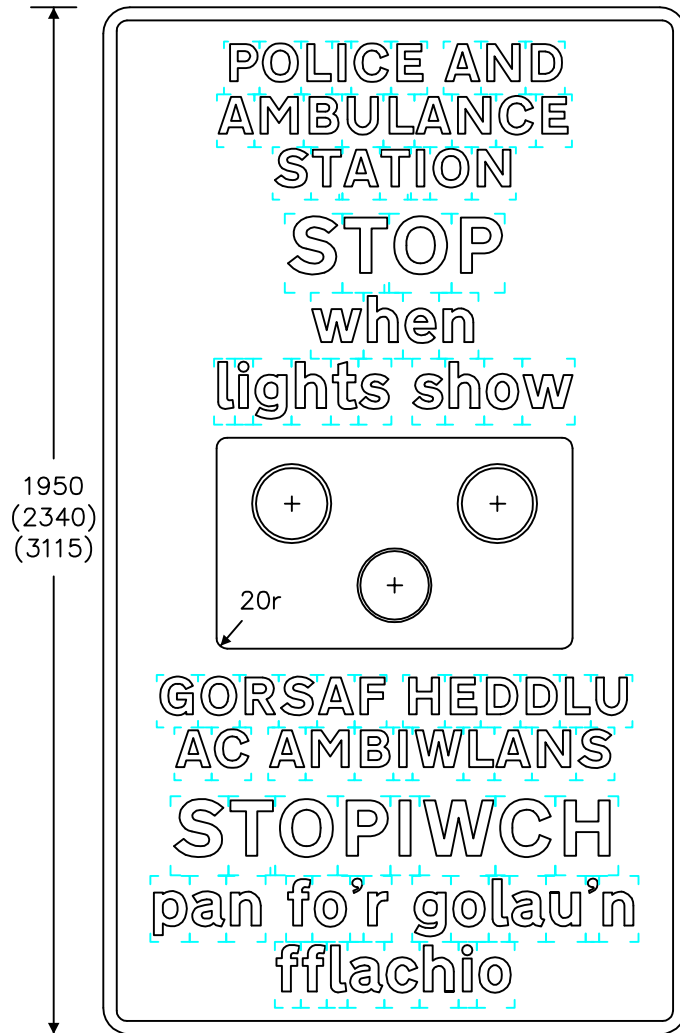

Notes: -

1. The legend is from the Transport Heavy alphabet at the 'x'-heights shown.
2. The outlines of the tiles do not form part of the sign.
3. The colours are as follows: -
  Legend & border ——— Black
  Sign background ——— White
  Panel ——— Black
  Disc borders ——— White
  Upper discs ——— Red
  Lower disc ——— Yellow
4. All dimensions are given in millimetres.
5. All dimensions for the larger signs are proportional to the sizes shown for the smallest sign.
6. The order of languages may be reversed if required.
7. See sheets 1, 3, 4 and 5 for further variants

REVISIONS	
1.	Redrawn, no. changed from 537.3 19.9.95
2.	Redrawn & notes amended 16.8.99
3.	Legend amended 24.1.02
4.	Legend and dimensions amended 3.5.06
5.	Layout and notes amended 5.1.07
6.	Translation amended and note 7 and sheets 2 to 5 added 27.1.12
Before using this drawing, confirm with RNM3 Division that it has not been superseded.	
Drn.	A.T.I. Appd.
Chkd.	Appl. date 3.4.81
Issue: 30.3.12	
Scale: Photo-reduced	
Title	Warning Sign
FIRE STATION STOP when lights show	
WELSH GOVERNMENT	
Drwg. no.	WAG/P 563.1 Sheet 2 of 5