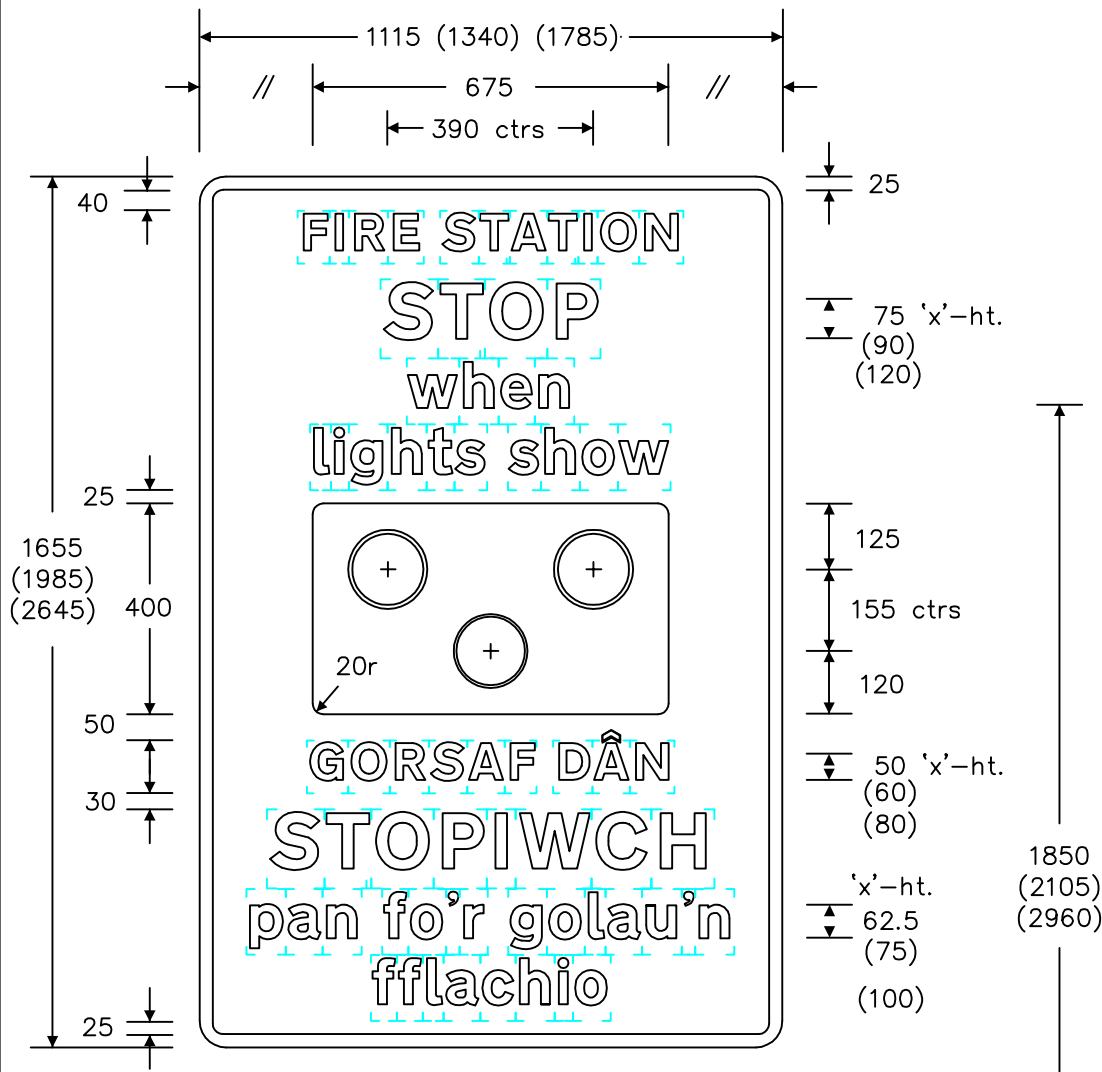

Notes: -

1. The legend is from the Transport Heavy alphabet at the 'x'-heights shown.
2. The outlines of the tiles do not form part of the sign.
3. The colours are as follows: -
 Legend & border — Black
 Sign background — White
 Panel — Black
 Disc borders — White
 Upper discs — Red
 Lower disc — Yellow
4. All dimensions are given in millimetres.
5. All dimensions for the larger signs are proportional to the sizes shown for the smallest sign.
6. The order of languages may be reversed if required.
7. See sheets 2 to 5 for further variants

Notes: -

1. The legend is from the Transport Heavy alphabet at the 'x'-heights shown.
2. The outlines of the tiles do not form part of the sign.
3. The colours are as follows: -
 - Legend & border — Black
 - Sign background — White
 - Panel — Black
 - Disc borders — White
 - Upper discs — Red
 - Lower disc — Yellow
4. All dimensions are given in millimetres.
5. All dimensions for the larger signs are proportional to the sizes shown for the smallest sign.
6. The order of languages may be reversed if required.
7. See sheets 1, 2, 3 and 5 for further variants

Notes: -

1. The legend is from the Transport Heavy alphabet at the 'x'-heights shown.
2. The outlines of the tiles do not form part of the sign.
3. The colours are as follows: -
 - Legend & border — Black
 - Sign background — White
 - Panel — Black
 - Disc borders — White
 - Upper discs — Red
 - Lower disc — Yellow
4. All dimensions are given in millimetres.
5. All dimensions for the larger signs are proportional to the sizes shown for the smallest sign.
6. The order of languages may be reversed if required.
7. See sheets 1, 3, 4 and 5 for further variants