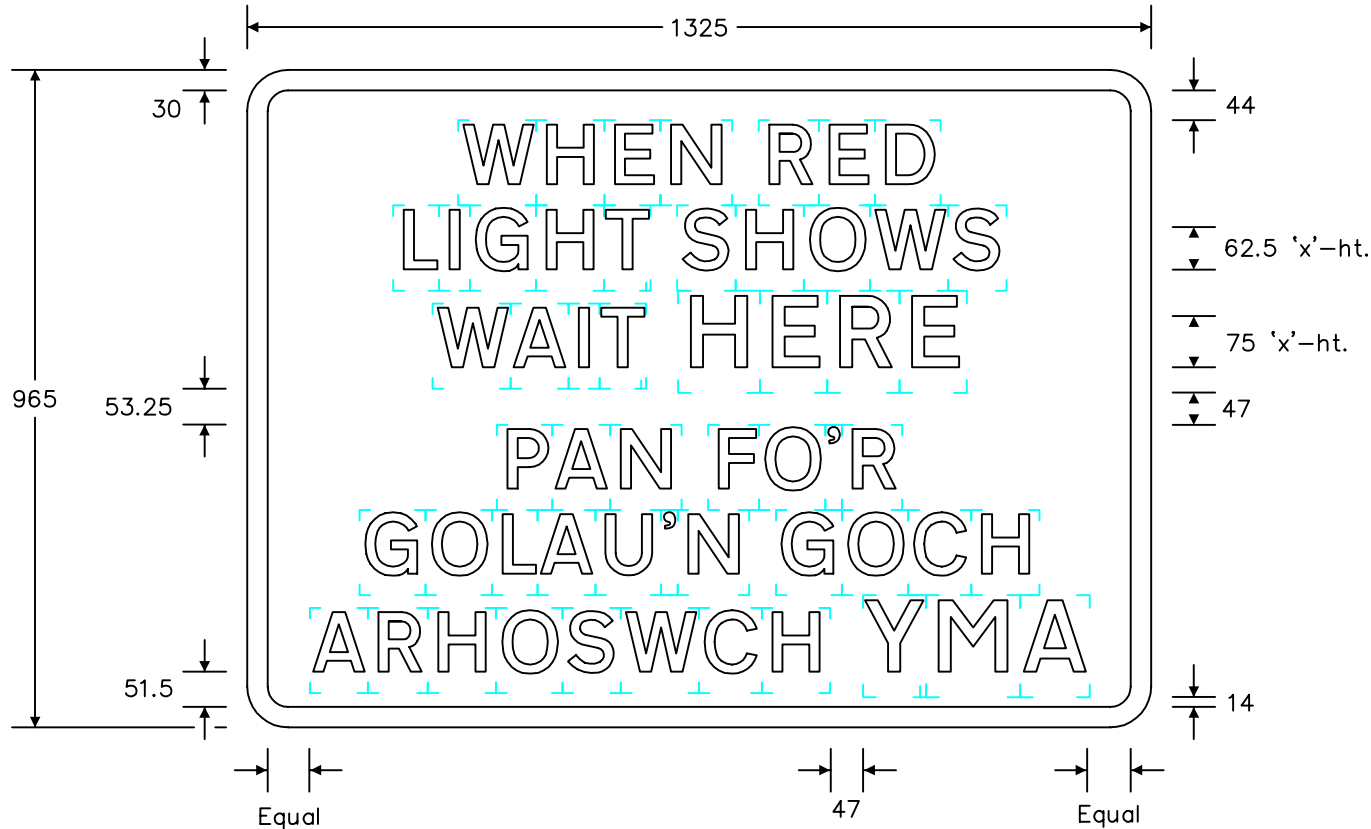

Variant

Notes: -

1. The legend is from the Transport Medium alphabet at the 'x'-heights shown.
2. The outlines of the tiles do not form part of the sign.
3. The colours are as follows: -
 Legend & border ——— White
 Background ——— Red
4. The illumination of the sign must accord with the requirements of the current 'Traffic Signs Regulations and General Directions'.
5. All dimensions are given in millimetres.
6. The order of languages may be reversed if required.

REVISIONS	
1.	Dims. amended, no. chgd. from 565.3 6.11.96
2.	Redrawn & notes amended 19.9.00
3.	Legend amended 2.4.03
4.	Notes amended 15.12.06
5.	Legend amended 9.10.08
Before using this drawing, confirm with RNM3 Division that it has not been superseded.	
Drn. A.T.I.	Appd.
Chkd.	Appl. date 17.11.80
Issue: 9.10.08	
Scale: Photo-reduced	
Title	Road Works Signs
WHEN RED LIGHT SHOWS WAIT HERE	
WELSH ASSEMBLY GOVERNMENT	
Drwg. no.	WAG/P 7011