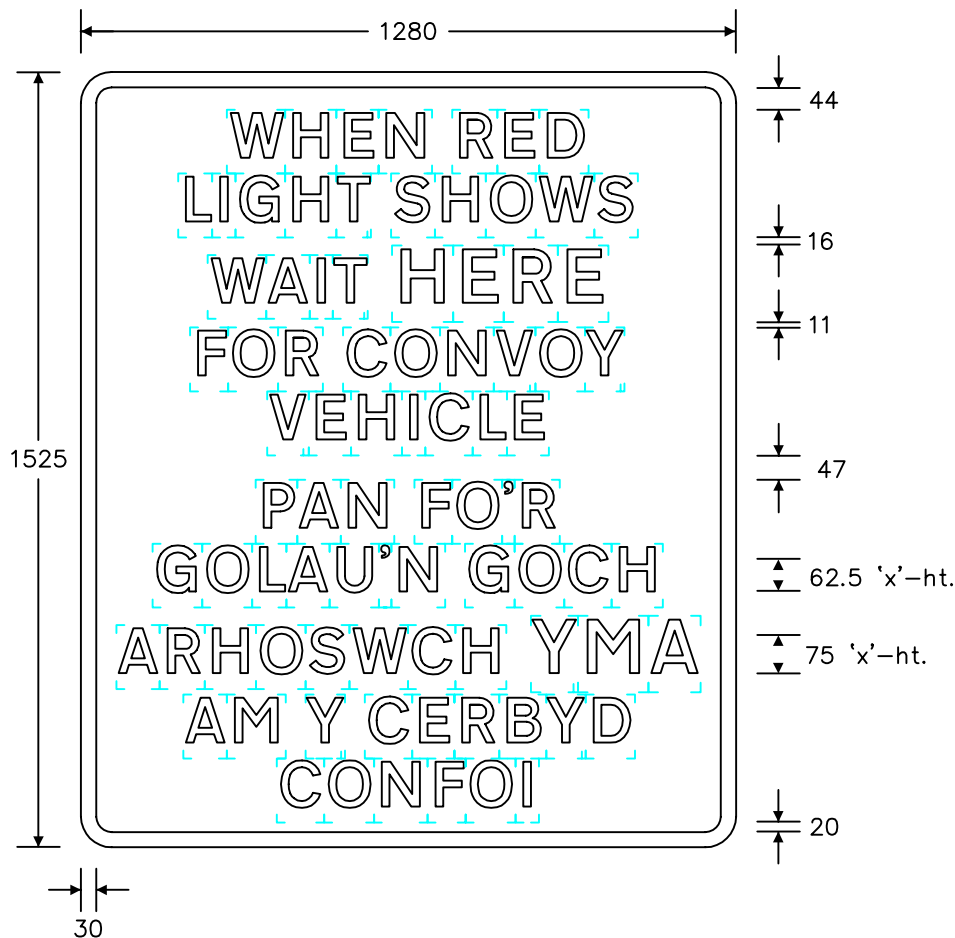

Notes: -

1. The legend is from the Transport Medium alphabet at the 'x'-heights shown.
2. The outlines of the tiles do not form part of the sign.
3. The colours are as follows: -
 Legend & border ——— White
 Background ——— Red
4. The illumination of the sign must accord with the requirements of the current 'Traffic Signs Regulations and General Directions'.
5. The order of languages may be reversed if required.
6. All dimensions are given in millimetres.

WAIT HERE

Variant

REVISIONS	
1.	Legend & notes amended 22.4.03
2.	Notes amended 19.12.06
3.	Legend amended 9.10.08
Before using this drawing, confirm with RNM3 Division that it has not been superseded.	
Drn. A.T.I.	Appd.
Chkd.	Appl. date 19.11.98
Issue: 9.10.08	
Scale: Photo-reduced	
Title Temporary Signs	
WHEN RED LIGHTS SHOWS WAIT HERE FOR CONVOY VEHICLE	
WELSH ASSEMBLY GOVERNMENT	
Drwg. no. WAG/P 7027	