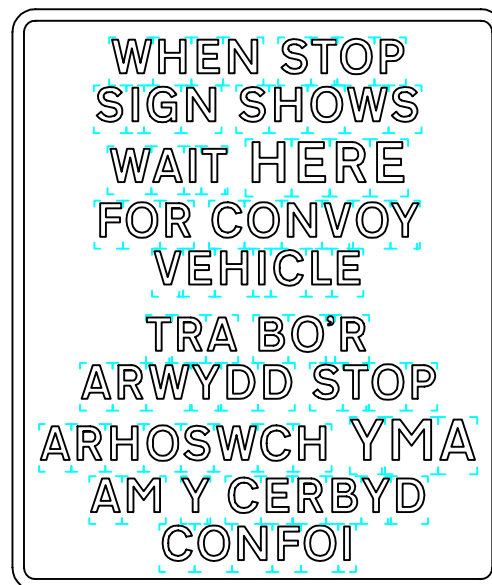

Notes: -

1. The legend is from the Transport Medium alphabet at the 'x'-heights shown.
2. The outlines of the tiles do not form part of the sign.
3. The colours are as follows: -
 Legend & border ——— White
 Background ——— Red
4. The illumination of the sign must accord with the requirements of the current 'Traffic Signs Regulations and General Directions'.
5. The order of languages may be reversed if required.
6. All dimensions are given in millimetres.

WAIT HERE

Variant

REVISIONS	
1.	Legend & notes amended 22.4.03
2.	Notes amended 19.12.06
3.	Legend amended 9.10.08
Before using this drawing, confirm with RNM3 Division that it has not been superseded.	
Drn. A.T.I.	Appd.
Chkd.	Appl. date 19.11.98
Issue: 9.10.08	
Scale: Photo-reduced	
Title Temporary Signs	
WHEN RED LIGHTS SHOWS WAIT HERE FOR CONVOY VEHICLE	
WELSH ASSEMBLY GOVERNMENT	
Drwg. no. WAG/P 7027	