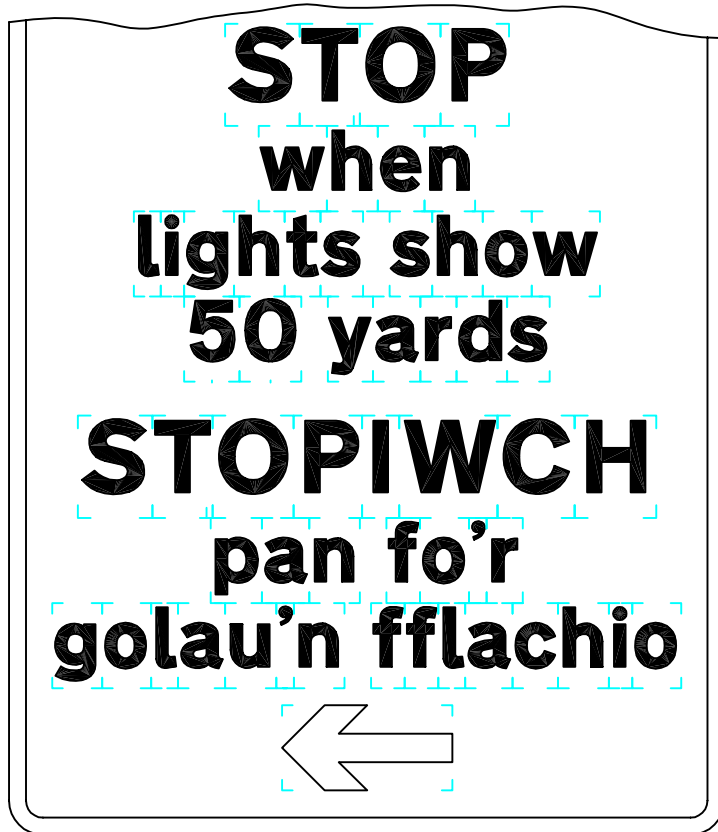

Notes: -

1. The legend is from the Transport Heavy alphabet at the 'x'-heights shown.
2. The outlines of the tiles do not form part of the sign.
3. The colours are as follows: -
 Sign background — White
 Legend & border — Black
 Panel — Black
 Disc borders — White
 Upper discs — Red
 Lower disc — Yellow
4. The illumination of the sign must accord with the requirements of the current 'Traffic Signs Regulations and General Directions'.
5. The sign is designed in accordance with the current design rules.
6. All dimensions for the larger signs are proportional to the sizes shown for the smallest sign.
7. The order of languages may be reversed if required.
8. All dimensions are given in millimetres.
9. See sheet 2 for variants.

Notes:—

1. The legend is from the Transport Heavy alphabet at the 'x'—heights shown.
2. The outlines of the tiles do not form part of the sign.
3. The colours are as follows:—
 Sign background ————— White
 Legend, border & arrow ——— Black
4. The illumination of the sign must accord with the requirements of the current 'Traffic Signs Regulations and General Directions'.
5. The sign is designed in accordance with the current design rules.
6. All dimensions for the larger signs are proportional to the sizes shown for the smallest sign.
7. The order of languages may be reversed if required.
8. All dimensions are given in millimetres.
9. See sheet 1 for other dimensions.