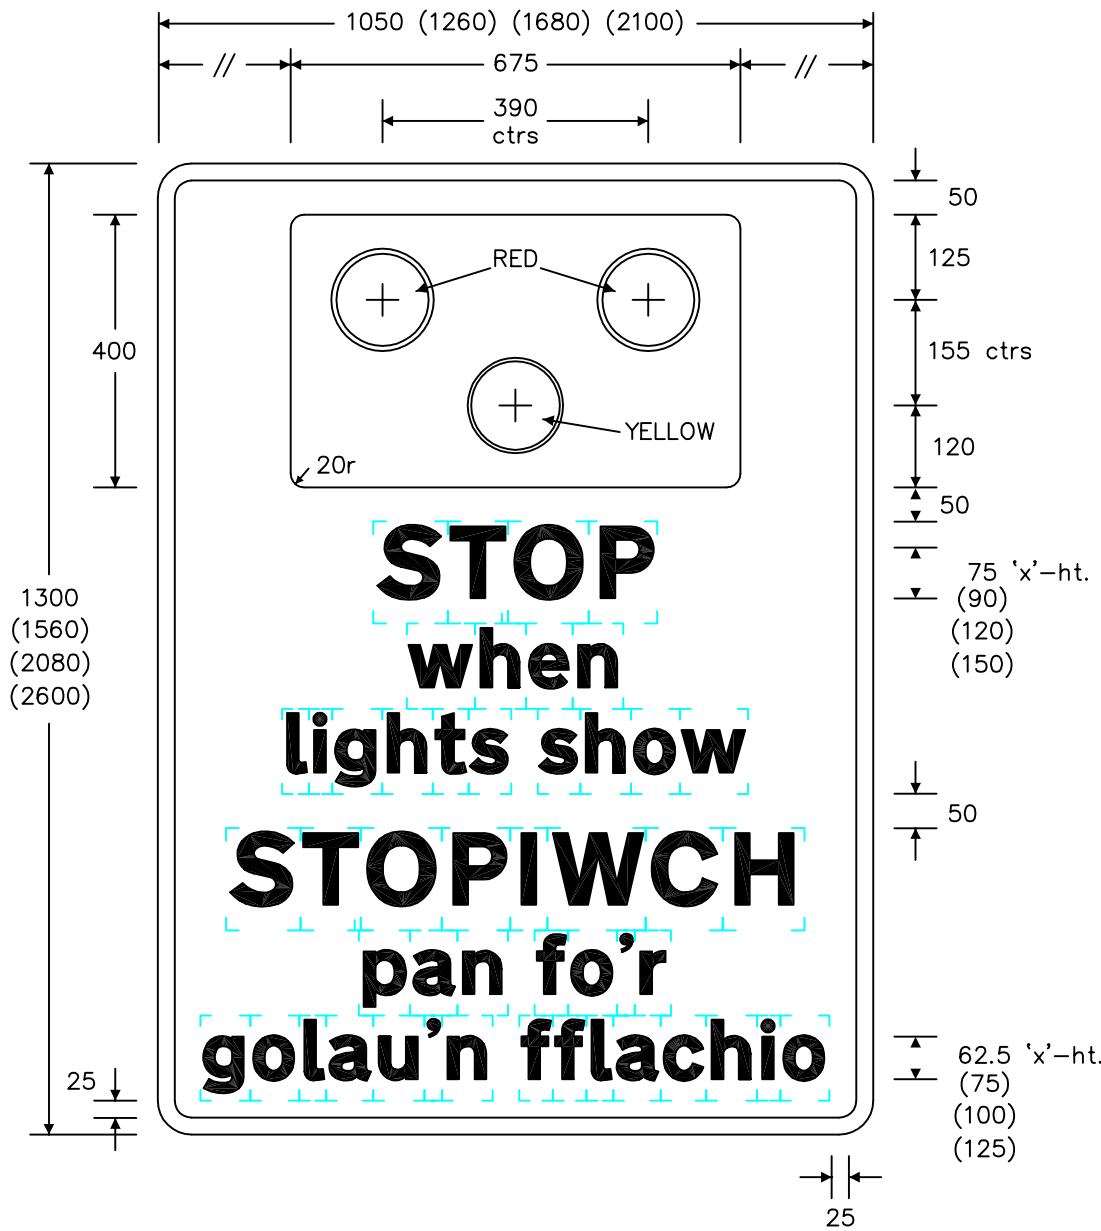

Notes: -

1. The legend is from the Transport Heavy alphabet at the 'x'-heights shown.
2. The outlines of the tiles do not form part of the sign.
3. The colours are as follows: -
 Sign background — White
 Legend & border — Black
 Panel — Black
 Disc borders — White
 Upper discs — Red
 Lower disc — Yellow
4. The illumination of the sign must accord with the requirements of the current 'Traffic Signs Regulations and General Directions'.
5. The sign is designed in accordance with the current design rules.
6. All dimensions for the larger signs are proportional to the sizes shown for the smallest sign.
7. The order of languages may be reversed if required.
8. All dimensions are given in millimetres.
9. See sheet 2 for variants.

Notes:—

1. The legend is from the Transport Heavy alphabet at the 'x'—heights shown.
2. The outlines of the tiles do not form part of the sign.
3. The colours are as follows:—
 Sign background ————— White
 Legend, border & arrow ——— Black
4. The illumination of the sign must accord with the requirements of the current 'Traffic Signs Regulations and General Directions'.
5. The sign is designed in accordance with the current design rules.
6. All dimensions for the larger signs are proportional to the sizes shown for the smallest sign.
7. The order of languages may be reversed if required.
8. All dimensions are given in millimetres.
9. See sheet 1 for other dimensions.