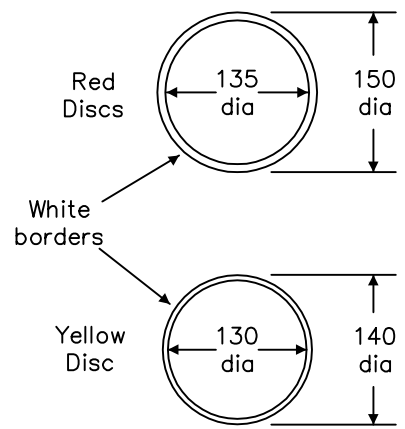

Notes: -

1. The legend is from the Transport Heavy alphabet at the 'x'-heights shown.
2. The outlines of the tiles do not form part of the sign.
3. The colours are as follows: -
 Sign background — White
 Legend & border — Black
 Panel — Black
 Disc borders — White
 Upper discs — Red
 Lower disc — Yellow
4. The illumination of the sign must accord with the requirements of the current 'Traffic Signs Regulations and General Directions'.
5. The sign is designed in accordance with the current design rules.
6. All dimensions for the larger signs are proportional to the sizes shown for the smallest sign.
7. The order of languages may be reversed if required.
8. All dimensions are given in millimetres.
9. See sheet 2 for variants.

Notes:—

1. The legend is from the Transport Heavy alphabet at the 'x'—heights shown.
2. The outlines of the tiles do not form part of the sign.
3. The colours are as follows:—
 Sign background ————— White
 Legend, border & arrow ——— Black
4. The illumination of the sign must accord with the requirements of the current 'Traffic Signs Regulations and General Directions'.
5. The sign is designed in accordance with the current design rules.
6. All dimensions for the larger signs are proportional to the sizes shown for the smallest sign.
7. The order of languages may be reversed if required.
8. All dimensions are given in millimetres.
9. See sheet 1 for other dimensions.

REVISIONS	
1.	No. changed from 537.2 5.12.90
2.	Notes amended 4.2.92
3.	Dimensions amended 1.7.96
4.	Redrawn & notes amended 16.9.99
5.	Legend and dimensions amended 21.8.03
6.	Variants added to sheet 2 29.9.05
7.	Legend amended 20.2.07
8.	Legend amended 1.10.08
<small>Before using this drawing, confirm with RNM3 Division that it has not been superseded.</small>	
Drn.	A.T.I. Appd.
Chkd.	Appl. date 3.4.81
Issue: 1.10.08	
Scale: Photo—reduced	
Title	Warning Sign
STOP WHEN LIGHTS SHOW (variants)	
WELSH ASSEMBLY GOVERNMENT	
Drwg. no.	WAG/P 773
Sheet 2 of 2	