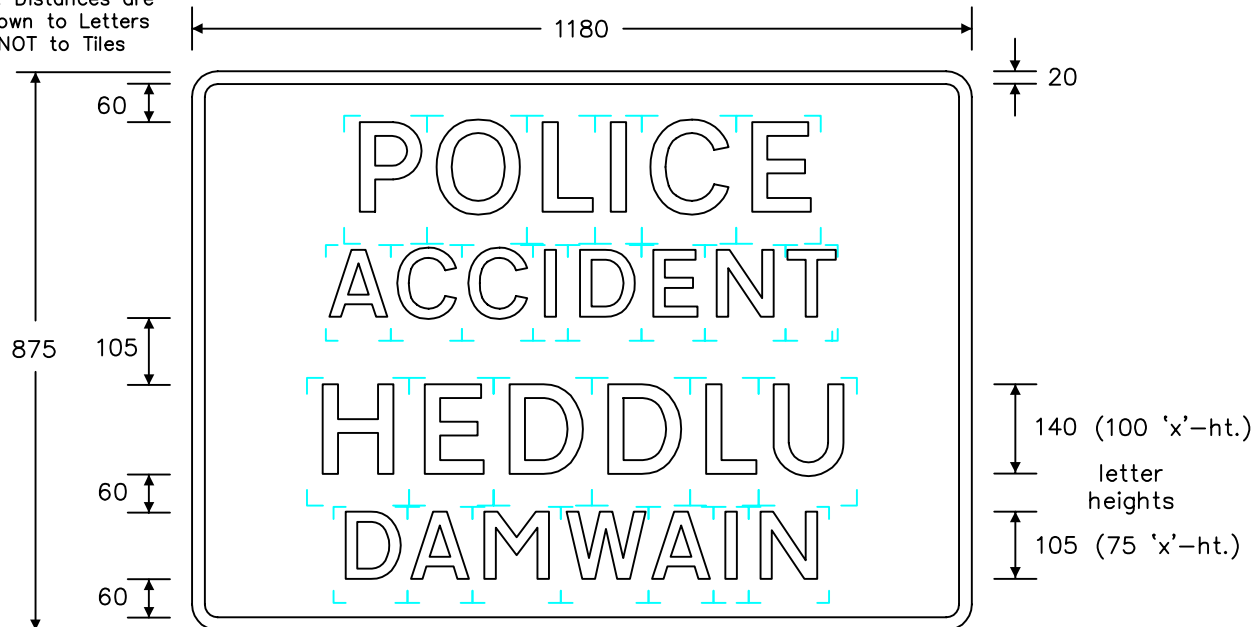

Alternative size

Notes: -

1. The legend is from the Transport Medium alphabet at the 'x'-heights shown.
2. The outlines of the tiles do not form part of the sign.
3. The colours are as follows: -
 Legend & border — White
 Background — Blue
4. The illumination of the sign must accord with the requirements of the current 'Traffic Signs Regulations and General Directions'.
5. The order of languages may be reversed if required.
6. All dimensions are given in millimetres.

NB. Distances are shown to Letters NOT to Tiles

REVISIONS	
1.	Dims. amended, no. chgd. from 634 29.8.96
2.	Redrawn & notes amended 27.8.03
3.	Notes amended 6.3.07
Before using this drawing, confirm with RNM3 Division that it has not been superseded.	
Drn. A.T.I.	Appd.
Chkd.	Appl. date 27.1.83
Issue: 6.3.07	
Scale: Photo-reduced	
Title Informatory Signs	
POLICE ACCIDENT	
WELSH ASSEMBLY GOVERNMENT	
Drwg. no.	WAG/P 829.2