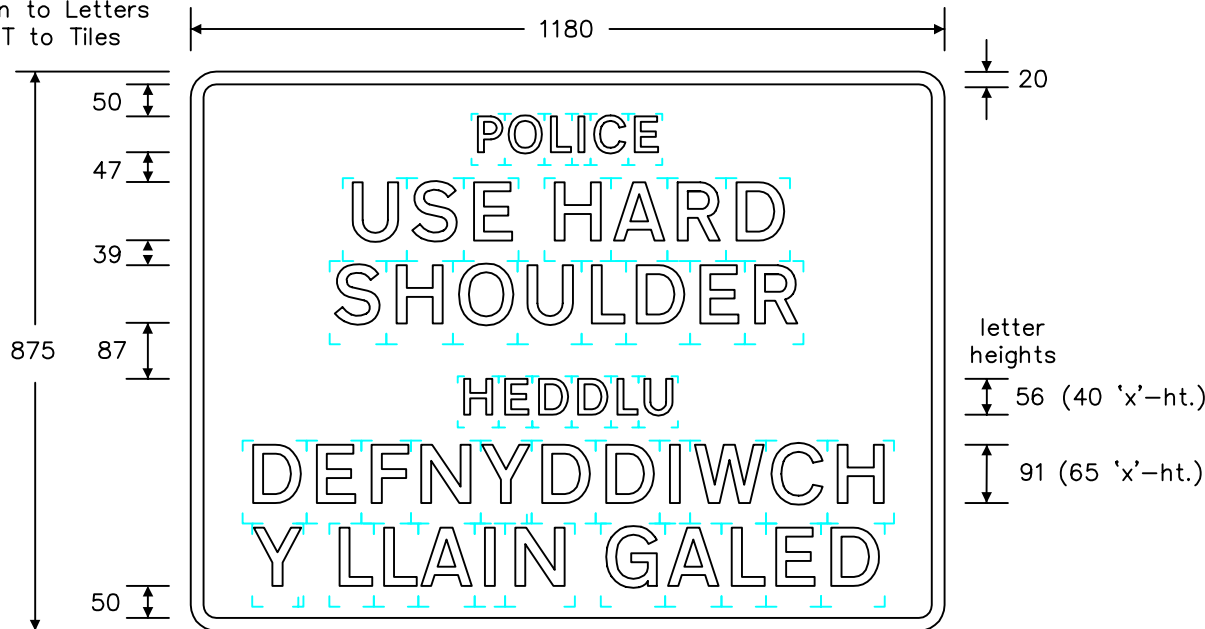

Notes: -

1. The legend is from the Transport Medium alphabet at the 'x'-heights shown.
2. The outlines of the tiles do not form part of the sign.
3. The colours are as follows: -  
 Legend & border — White  
 Background — Blue
4. The illumination of the sign must accord with the requirements of the current 'Traffic Signs Regulations and General Directions'.
5. The order of languages may be reversed if required.
6. All dimensions are given in millimetres.

Alternative size

NB. Distances are shown to Letters NOT to Tiles

REVISIONS	
1. Redrawn & notes amended	27.8.03
2. Notes amended	6.3.07
Before using this drawing, confirm with RNM3 Division that it has not been superseded.	
Drn. A.T.I.	Appd.
Chkd.	Appl. date 29.8.96
Issue: 6.3.07	
Scale: Photo-reduced	
Title Informatory Signs	
POLICE USE HARD SHOULDER	
WELSH ASSEMBLY GOVERNMENT	
Drwg. no.	WAG/P 829.3