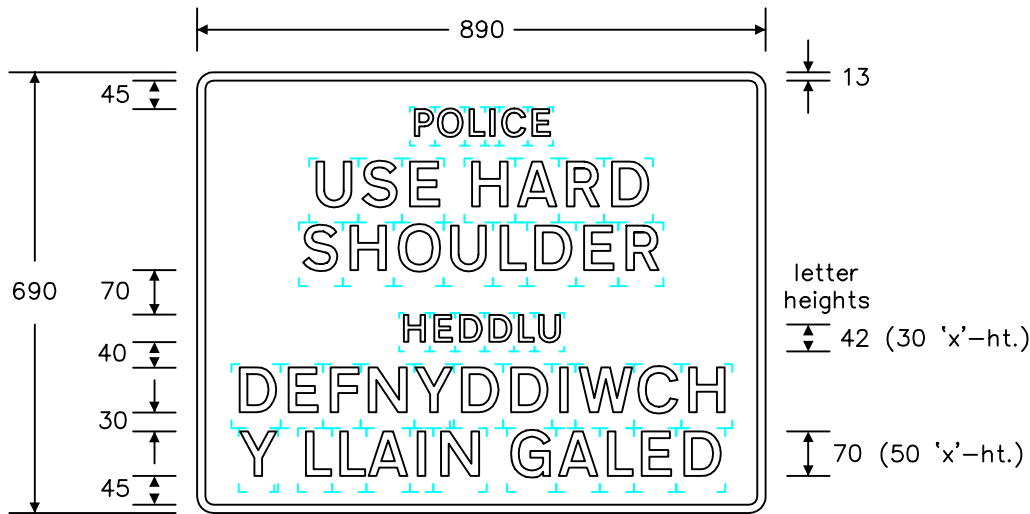

Notes: -

1. The legend is from the Transport Medium alphabet at the 'x'-heights shown.
2. The outlines of the tiles do not form part of the sign.
3. The colours are as follows: -  
 Legend & border — White  
 Background — Blue
4. The illumination of the sign must accord with the requirements of the current 'Traffic Signs Regulations and General Directions'.
5. The order of languages may be reversed if required.
6. All dimensions are given in millimetres.

Alternative size

NB. Distances are shown to Letters NOT to Tiles

REVISIONS	
1. Redrawn & notes amended	27.8.03
2. Notes amended	6.3.07
Before using this drawing, confirm with RNM3 Division that it has not been superseded.	
Drn. A.T.I.	Appd.
Chkd.	Appl. date 29.8.96
Issue: 6.3.07	
Scale: Photo-reduced	
Title Informatory Signs	
POLICE USE HARD SHOULDER	
WELSH ASSEMBLY GOVERNMENT	
Drwg. no.	WAG/P 829.3