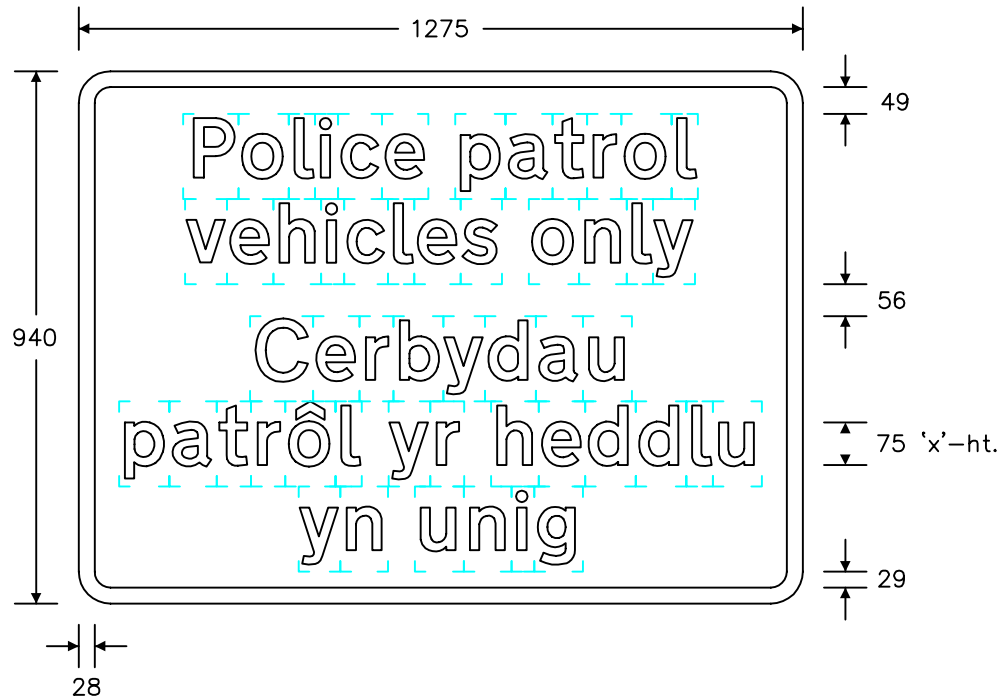

Notes: -

1. The legend is from the Transport Medium alphabet at the 'x'-height shown.
2. The outlines of the tiles do not form part of the sign.
3. The colours are as follows: -
 Border & legend ——— White
 Background ——— Blue
4. The illumination of the sign must accord with the requirements of the current 'Traffic Signs Regulations and General Directions'.
5. The order of languages may be reversed if required.
6. All dimensions are given in millimetres.

Variants

REVISIONS	
1.	Dims. chgd., notes amended 12.4.78
2.	Dims. chgd., design space added 2.10.90
3.	Redesigned, dims. chgd., no. chgd. from 925 27.9.96
4.	Layout amended 15.1.99
5.	Accent added 14.4.99
6.	Redrawn & notes amended 28.8.03
7.	Variant added 6.10.05
Before using this drawing, confirm with RNM3 Division that it has not been superseded.	
Drn. A.T.I.	Appd.
Chkd.	Appl. date 4.10.76
Issue: 6.10.05	
Scale: Photo-reduced	
Title	
Informatory Sign	
POLICE PATROL VEHICLES ONLY	
WELSH ASSEMBLY GOVERNMENT	
Drwg. no.	WAG/P 829.6