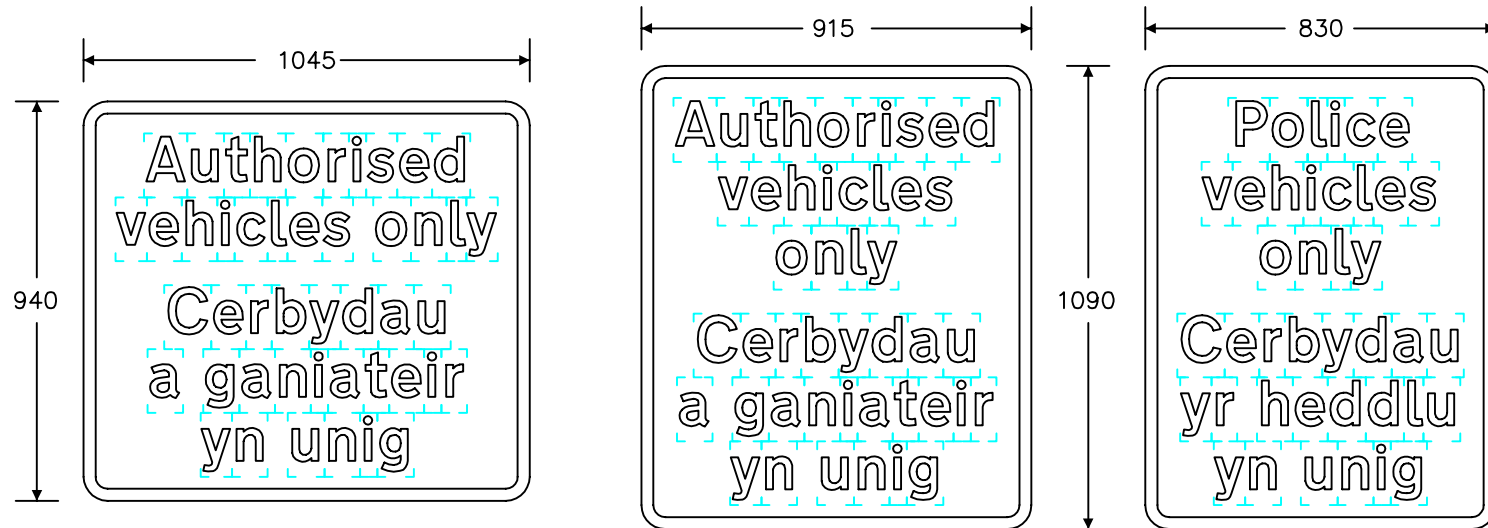

Notes: -

1. The legend is from the Transport Medium alphabet at the 'x'-height shown.
2. The outlines of the tiles do not form part of the sign.
3. The colours are as follows: -
 Border & legend ——— White
 Background ——— Blue
4. The illumination of the sign must accord with the requirements of the current 'Traffic Signs Regulations and General Directions'.
5. The order of languages may be reversed if required.
6. All dimensions are given in millimetres.

Variants

REVISIONS	
1.	Dims. chgd., notes amended 12.4.78
2.	Dims. chgd., design space added 2.10.90
3.	Redesigned, dims. chgd., no. chgd. from 925 27.9.96
4.	Layout amended 15.1.99
5.	Accent added 14.4.99
6.	Redrawn & notes amended 28.8.03
7.	Variant added 6.10.05
Before using this drawing, confirm with RNM3 Division that it has not been superseded.	
Drn. A.T.I.	Appd.
Chkd.	Appl. date 4.10.76
Issue: 6.10.05	
Scale: Photo-reduced	
Title	
Informatory Sign	
POLICE PATROL VEHICLES ONLY	
WELSH ASSEMBLY GOVERNMENT	
Drwg. no.	WAG/P 829.6