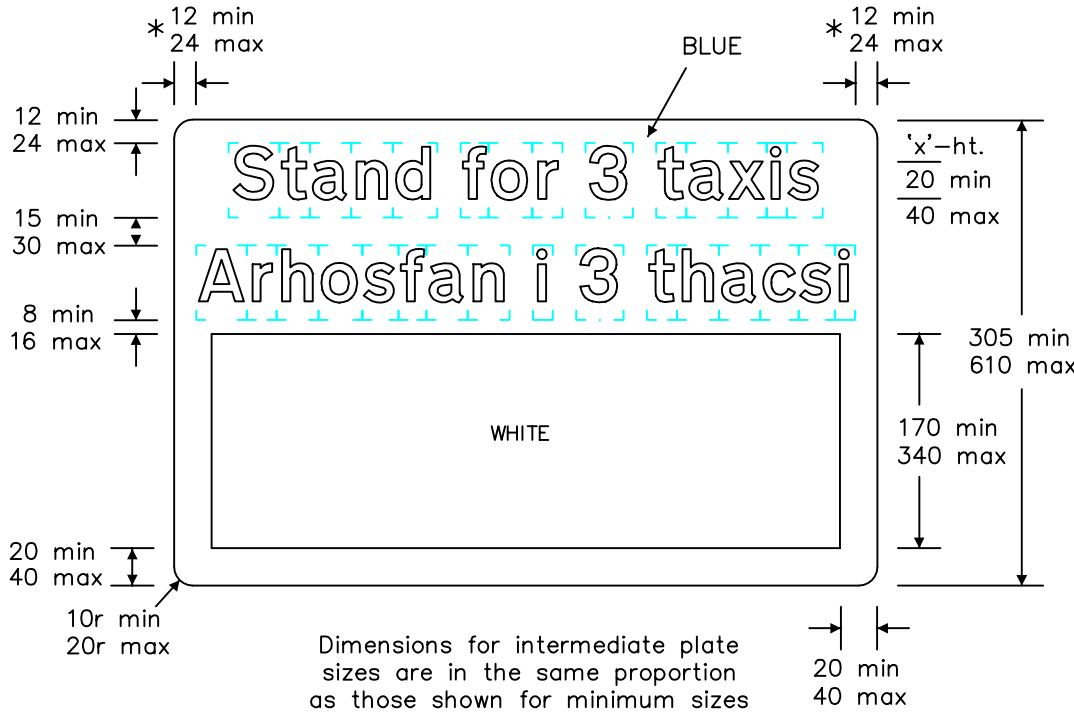

* These dimensions apply when the width of sign is determined by the heading

Notes: -

1. The legend is from the Transport Medium alphabet at the 'x'-heights shown.
2. The outlines of the tiles do not form part of the sign.
3. The number of taxis may be varied. (See examples below showing mutations in the Welsh language)
4. The colours are as follows: -
 Legend _____ White
 Background to legend/Border _____ Blue
 Display area _____ White
5. The white area is for displaying information regarding the taxi service.
6. The illumination of the sign must accord with the requirements of the current 'Traffic Signs Regulations and General Directions'.
7. The order of languages may be reversed if required.
8. All dimensions are given in millimetres.

Other Welsh mutations

Arhosfan i 2 dacsi

Arhosfan i 6 thacsi

N.B. 'tacsi' is used for other numbers up to 12

Equal

VARIANT : Sign wider than the heading

Equal

VARIANT : White space omitted

REVISIONS	
1. Legend amended	3.10.03
2. Variant added	7.10.05
Before using this drawing, confirm with RNM3 Division that it has not been superseded.	
Drn. A.T.I.	Appd.
Chkd.	Appl. date 20.9.96
Issue: 7.10.05	
Scale: Photo-reduced	
Title	
Informatory Sign	
TAXI RANK INFORMATION	
WELSH ASSEMBLY GOVERNMENT	
Drwg. no.	WAG/P 857.1