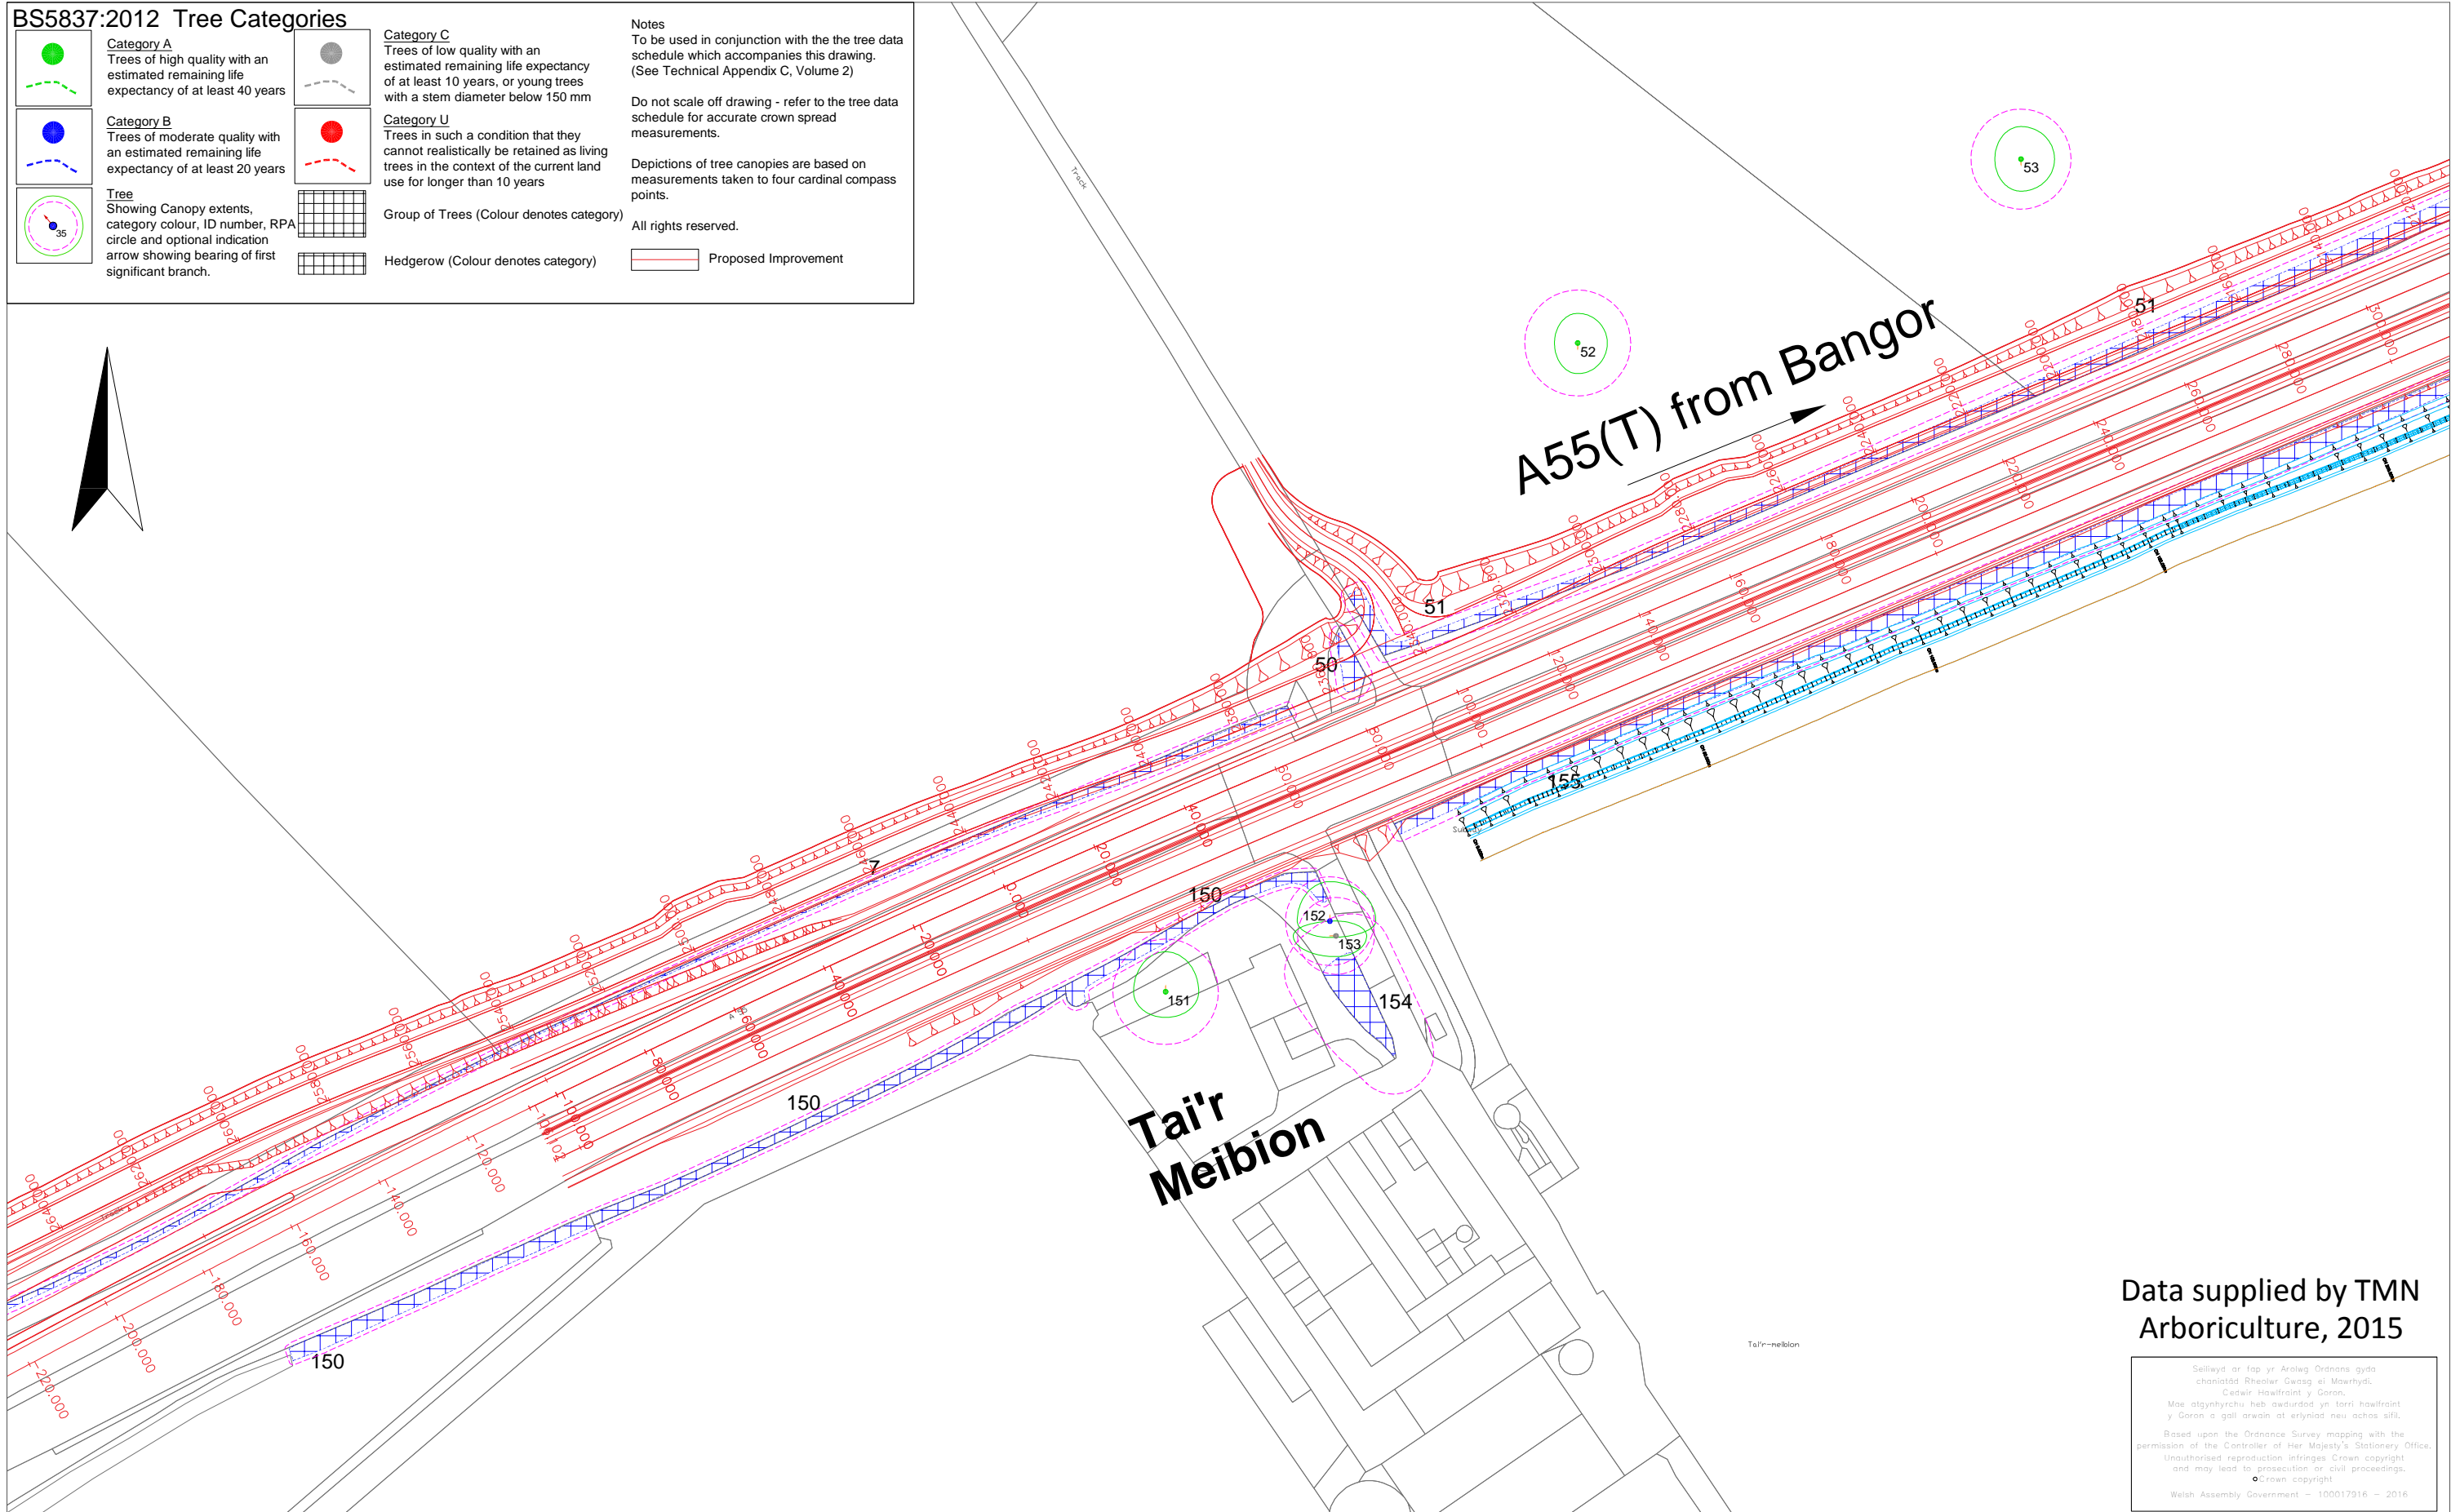

**BS5837:2012 Tree Categories**

<p><b>Category A</b> Trees of high quality with an estimated remaining life expectancy of at least 40 years</p> <p><b>Category B</b> Trees of moderate quality with an estimated remaining life expectancy of at least 20 years</p> <p><b>Tree</b> Showing Canopy extents, category colour, ID number, RPA circle and optional indication arrow showing bearing of first significant branch.</p>	<p><b>Category C</b> Trees of low quality with an estimated remaining life expectancy of at least 10 years, or young trees with a stem diameter below 150 mm</p> <p><b>Category U</b> Trees in such a condition that they cannot realistically be retained as living trees in the context of the current land use for longer than 10 years</p> <p>Group of Trees (Colour denotes category)</p> <p>Hedgerow (Colour denotes category)</p>	<p><b>Notes</b> To be used in conjunction with the tree data schedule which accompanies this drawing. (See Technical Appendix C, Volume 2)</p> <p>Do not scale off drawing - refer to the tree data schedule for accurate crown spread measurements.</p> <p>Depictions of tree canopies are based on measurements taken to four cardinal compass points.</p> <p>All rights reserved.</p> <p>Proposed Improvement</p>
--	--	--

Data supplied by TMN  
Arboriculture, 2015

Sallaiyd or fop yr Arlaig Ordnans gyda chaniatod Rheolwr Gwsg ei Mawrthdyd, Cefw'r Hawffraint y Goron, Mae atgynrhyrchu heb awdurdod yn torri hawffraint y Goron a gall arwain at erlyniad neu achos sifil.

Based upon the Ordnance Survey mapping with the permission of the Controller of Her Majesty's Stationery Office. Unauthorised reproduction infringes Crown copyright and may lead to prosecution or civil proceedings.

© Crown copyright  
Welsh Assembly Government - 100017916 - 2016

CYNLLUN / SCHEME : **A55(T) Abergwyngregyn to Tai'r Meibion Improvement**

TEITL LLUNIAD / DRAWING TITLE : **Location of Important Ecological Features (Trees and Hedgerows)**  
Sheet 3 of 11