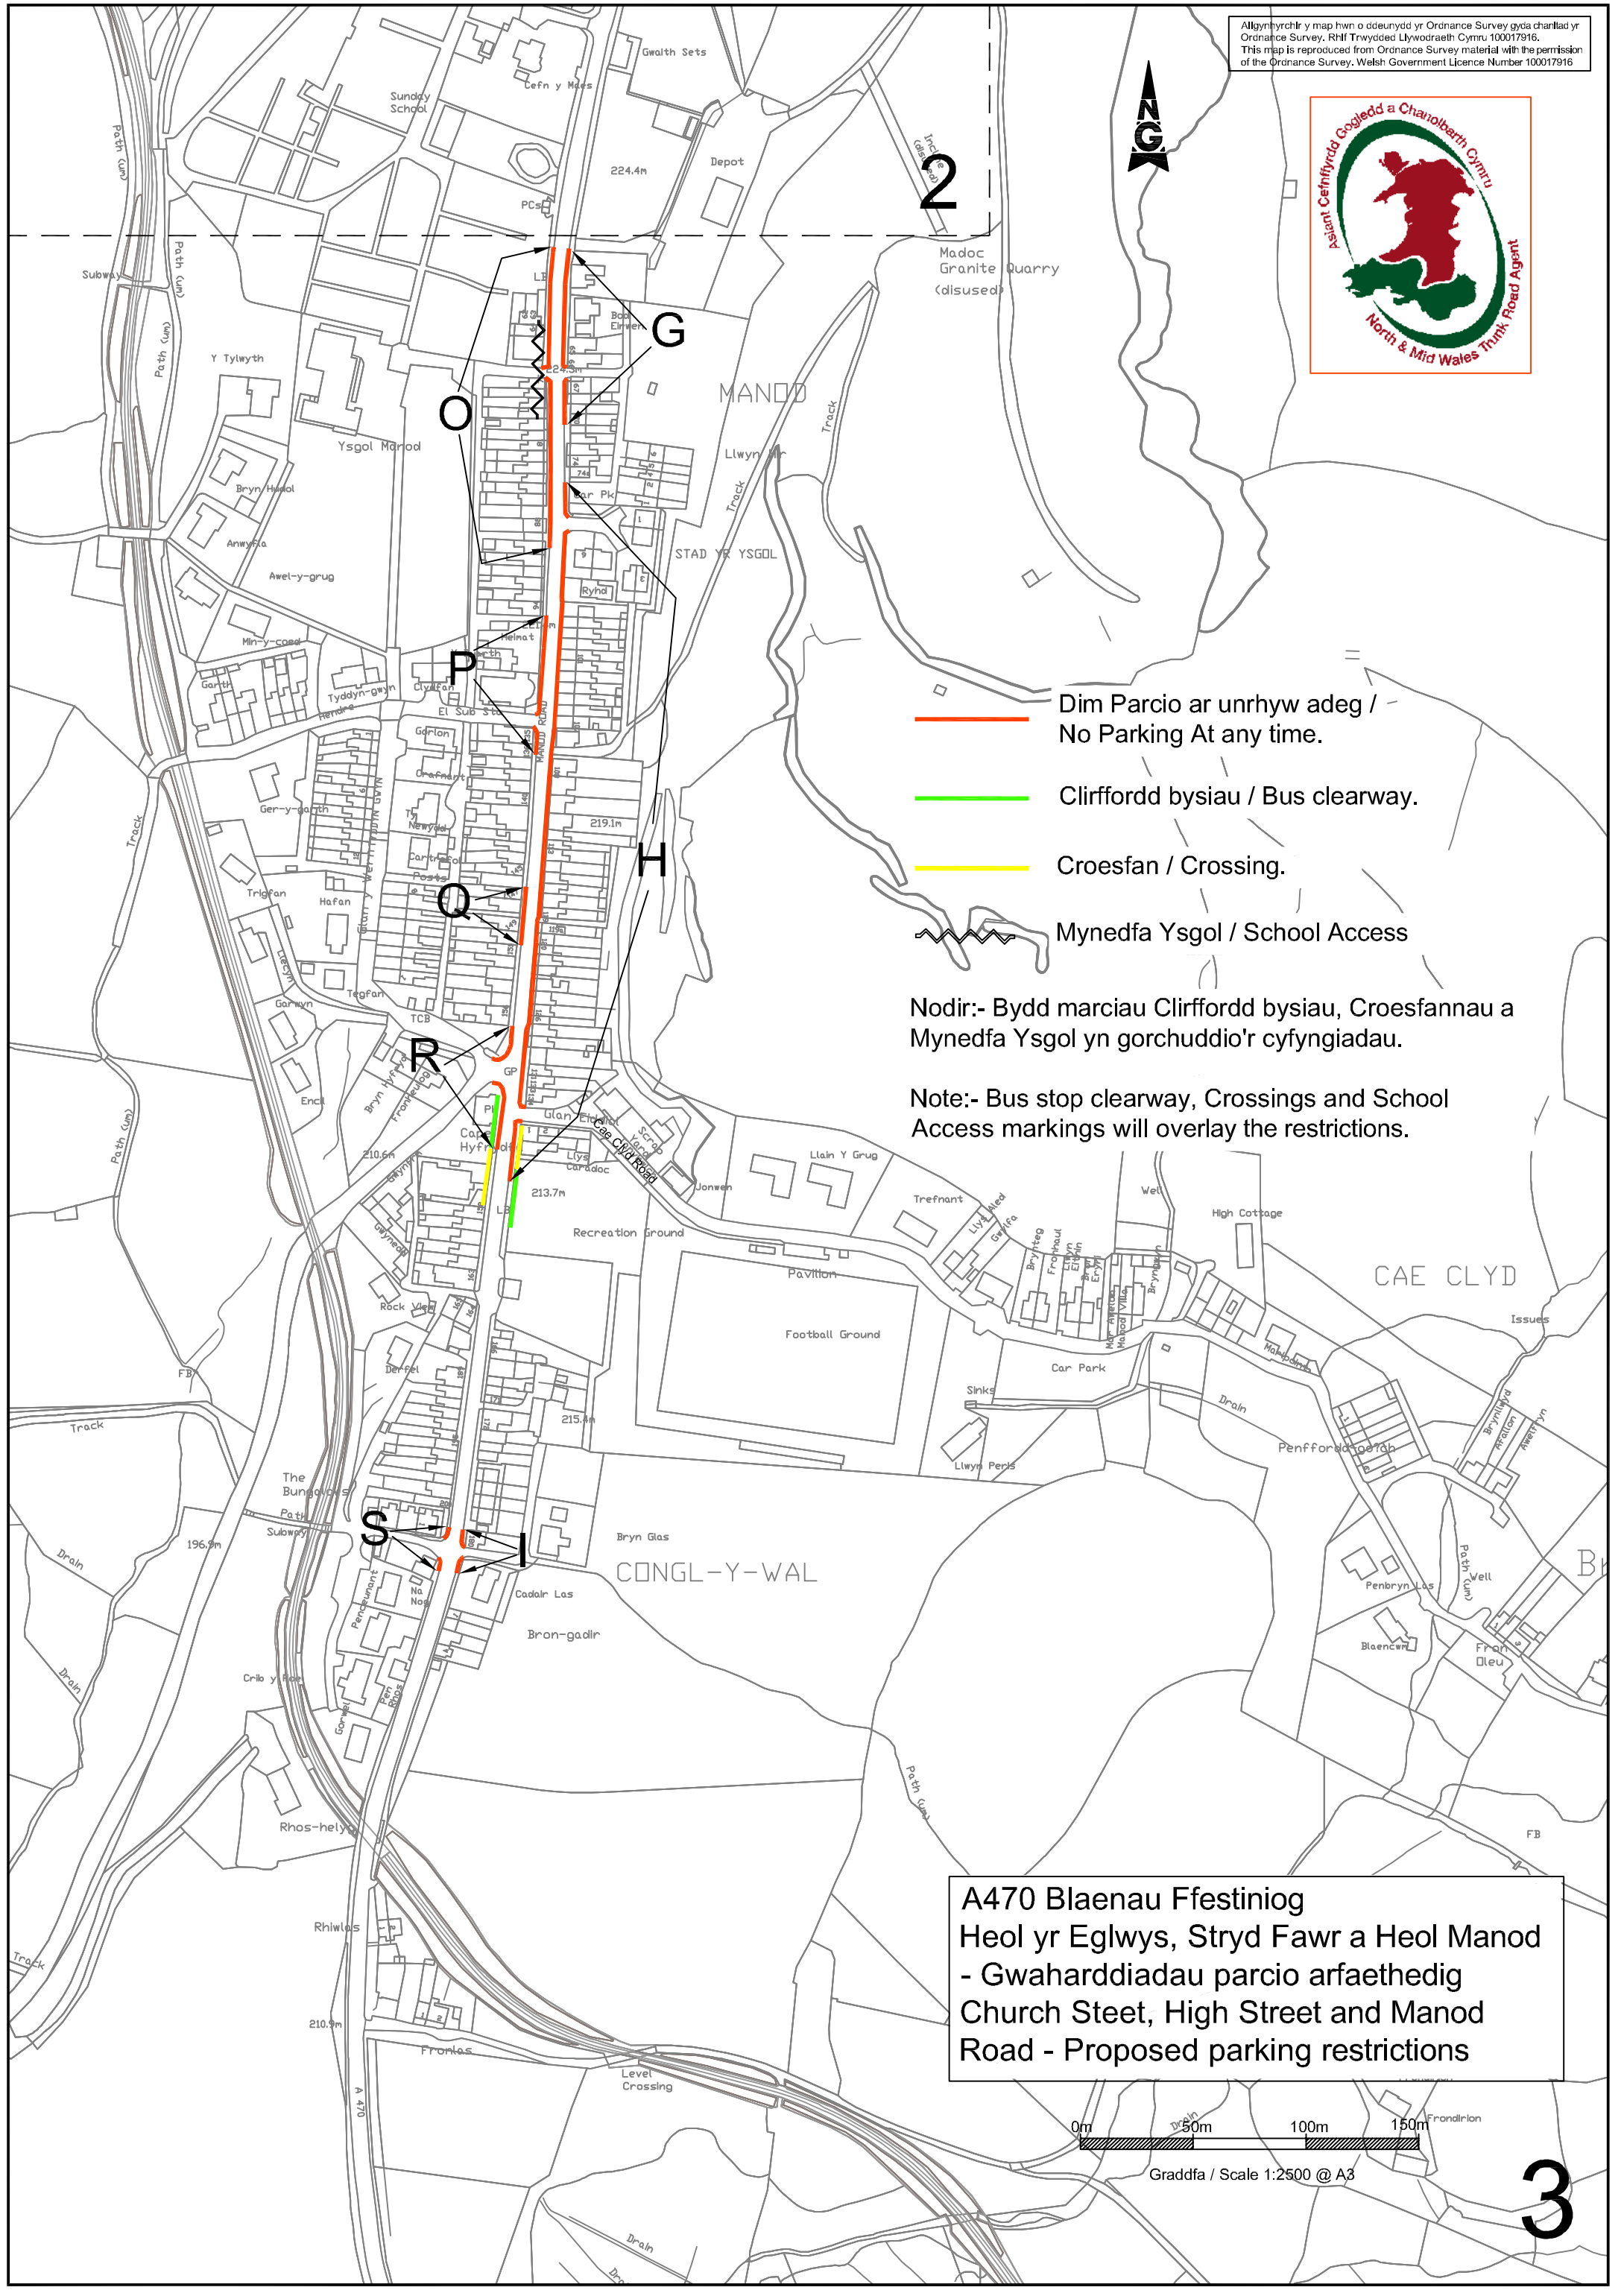

2

-  Dim Parcio ar unrhyw adeg / No Parking At any time.
-  Clirffordd bysiau / Bus clearway.
-  Croesfan / Crossing.
-  Mynedfa Ysgol / School Access

Nodir:- Bydd marciau Clirffordd bysiau, Croesfannau a Mynedfa Ysgol yn gorchuddio'r cyfyngiadau.

Note:- Bus stop clearway, Crossings and School Access markings will overlay the restrictions.

**A470 Blaenau Ffestiniog
Heol yr Eglwys, Stryd Fawr a Heol Manod
- Gwaharddiadau parcio arfaethedig
Church Steet, High Street and Manod
Road - Proposed parking restrictions**