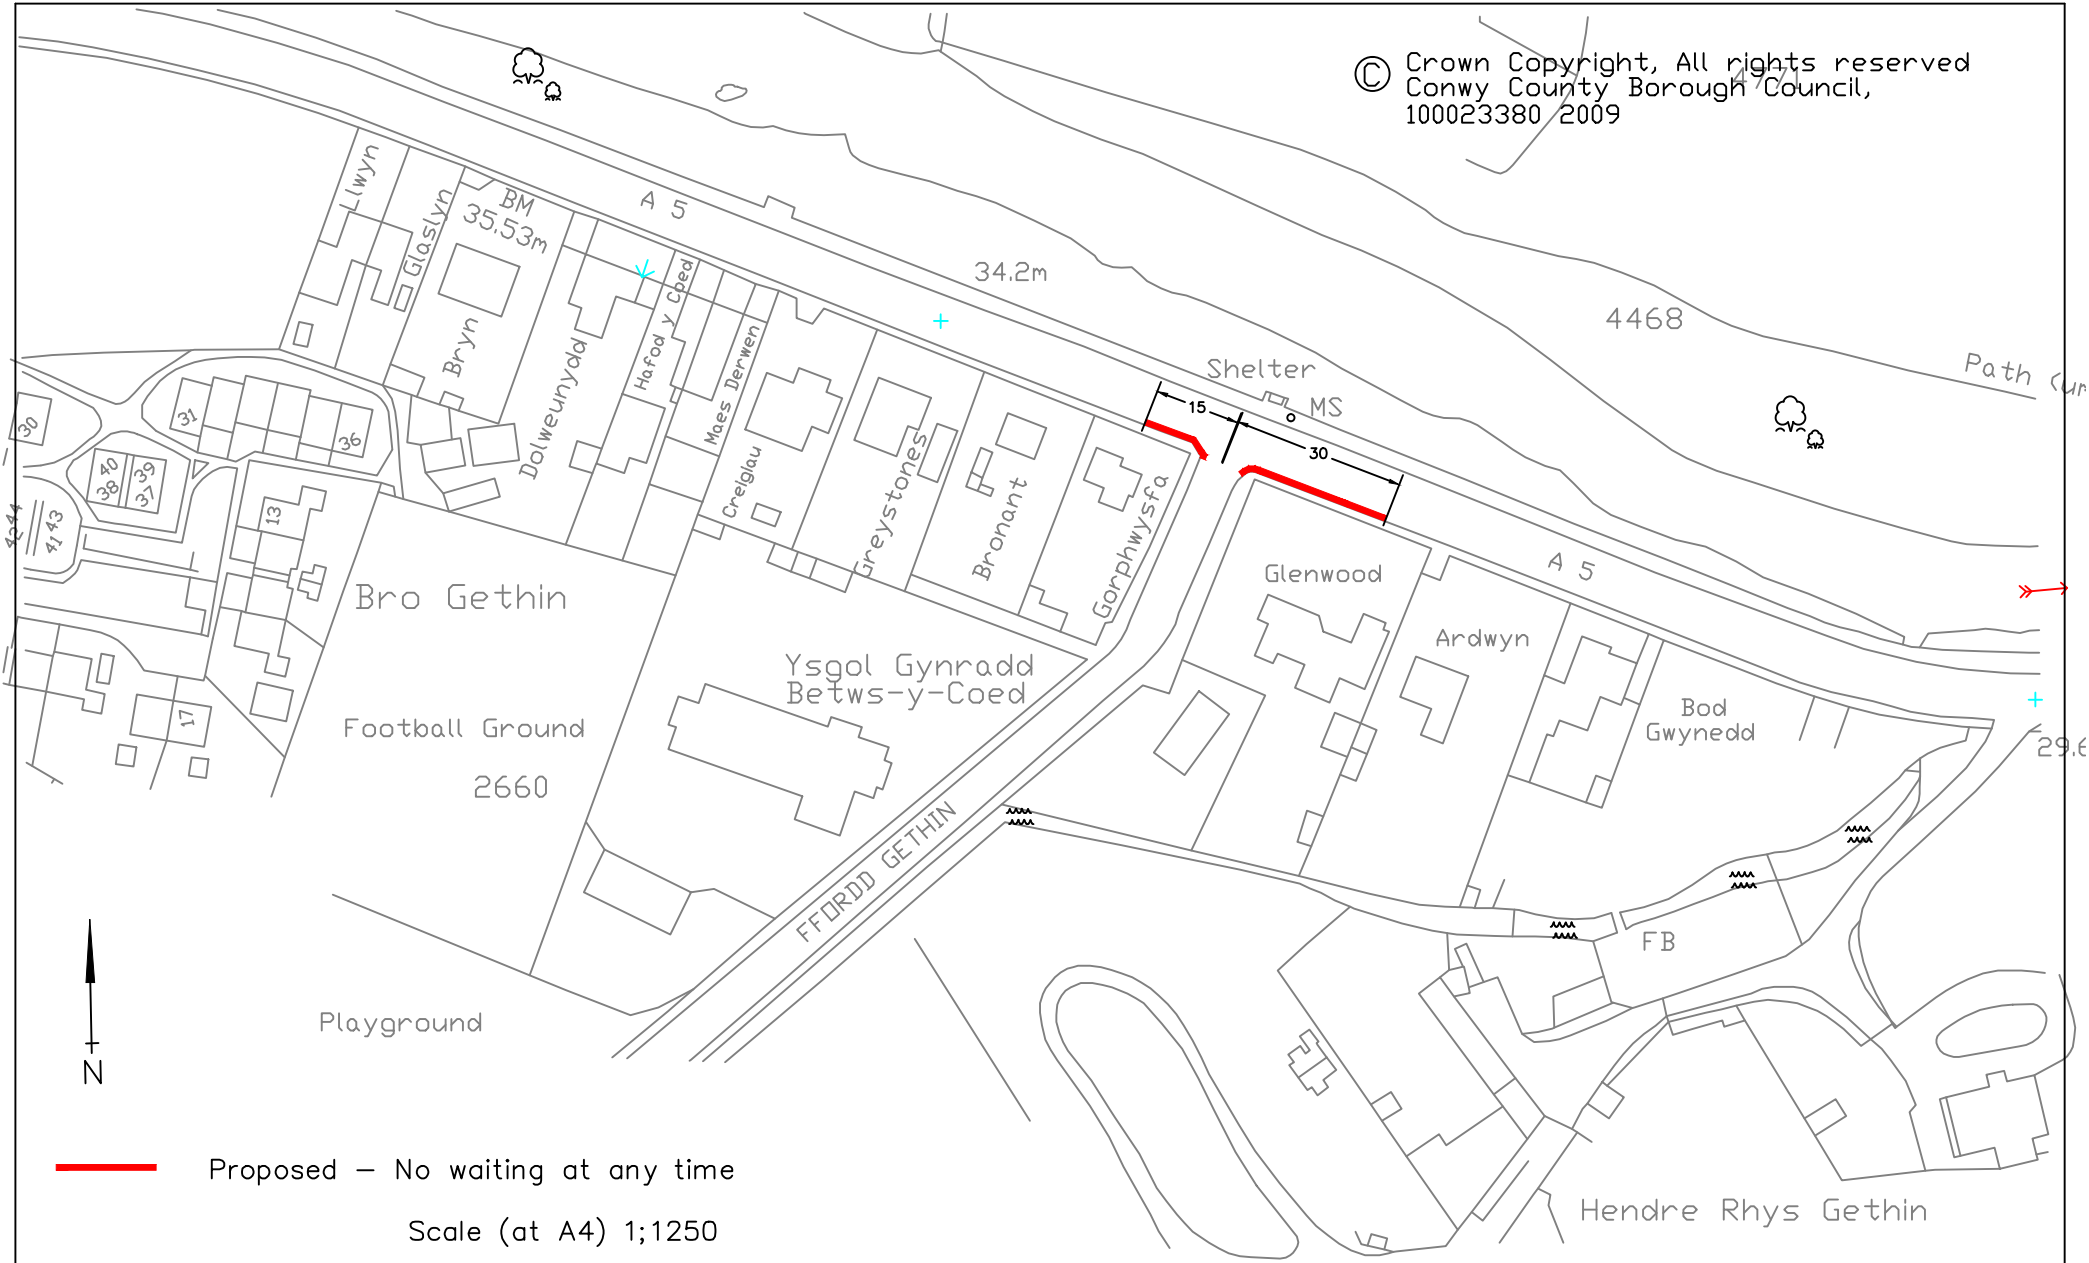

© Crown Copyright, All rights reserved  
Conwy County Borough Council,  
100023380 / 2009

 Proposed – No waiting at any time

Scale (at A4) 1:1250

CYNGOR BWRDEISDREF SIROL

### Proposed Waiting Restrictions – A5 Betws-y-Coed

Gwasanaethau Isadeiledd  
Infrastructure Services  
The Heath, Penmaenmawr Road  
Llanfairfechan LL33 0PF

Rhif. Llunïad BYC/01B  
Drawing No.