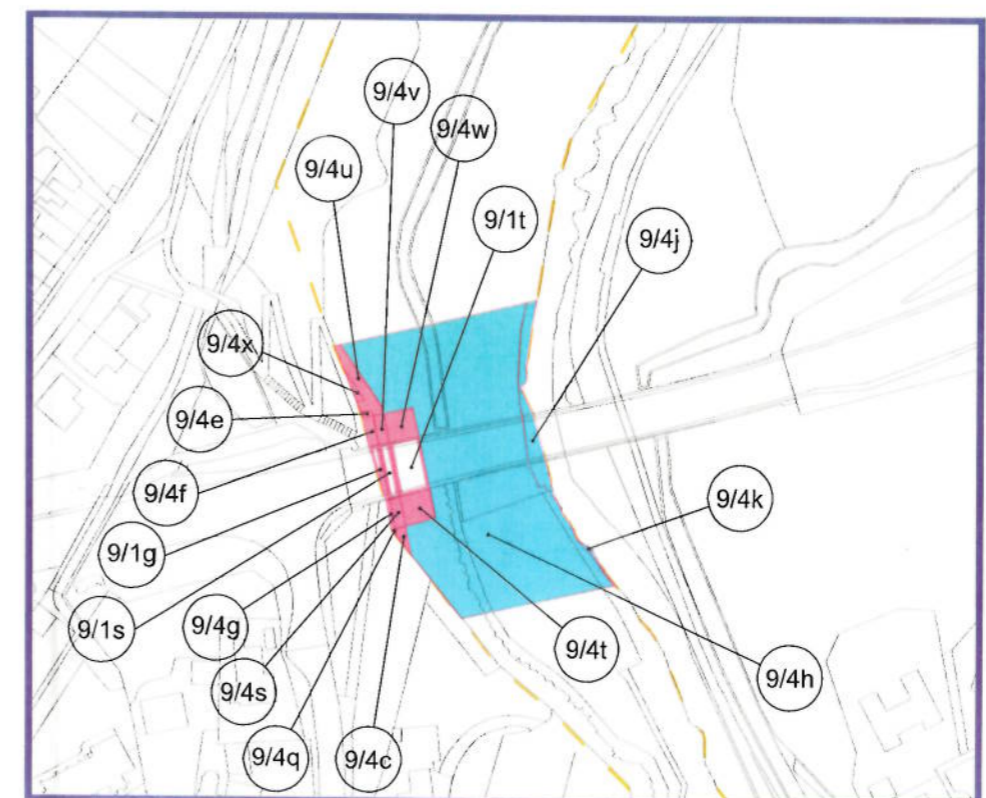

0 50 100 150 200
GRADDFA/SCALE 1:2500 METRAU/METRES

0 10 20 30 40
GRADDFA/SCALE 1:500 METRAU/METRES

© Hawddfrain a hawliau cronfa ddata'r Goron 2016,
Rŷ Trwydded yr Arclwg Ordnans 0100031673, Llocoeraeth Cymru,
© Crown Copyright and database right 2016,
Ordnance Survey 0100031673, Welsh Government.

GORCHYMYN CEFNFFORDD CASTELL-NEDD I'R FENNI (YR A465) (DEULI O'R FENNI I HIRWAUN A'R FFYRDD YMUNO AC YMADAEL) A CHEFNFFORDD MAN I'R DWYRAIN O ABERCYNON I FAN I'R DWYRAIN O DDOWLAI (YR A4060) A CEFNFFORDD CAERDYDD I LANCONWY (YR A470) (FFYRDD CYSYLLTU) (DDOWLAI TOP I HIRWAUN)
(FFYRDD CYSYLLTU) 201-

THE NEATH TO ABERGAVENNY TRUNK ROAD (A465) (ABERGAVENNY TO HIRWAUN DUALLING AND SLIP ROADS) AND EAST OF ABERCYNON TO EAST OF DOWLAI TRUNK ROAD (A4060) AND CARDIFF TO GLAN CONWY TRUNK ROAD (A470) (CONNECTING ROADS) (DOWLAI TOP TO HIRWAUN)
(COMPULSORY PURCHASE) ORDER 201-

DDOWLAI TOP I HIRWAUN
MAP TYSTYSGRIF ADUAN 19
TIR YN CYMHWYSO O DIR COMIN A THIR CYFNEWID
CWMTAFF FECHAN CYFFREDIN (CL135)

DOWLAI TOP I HIRWAUN
SECTION 19 CERTIFICATE MAP
COMMON LAND TAKE AND EXCHANGE LAND
CWMTAFF FECHAN RIVERSIDE COMMON (CL135)

Mewnodiad A Graddfa 1:1000
Inset A Scale 1:1000