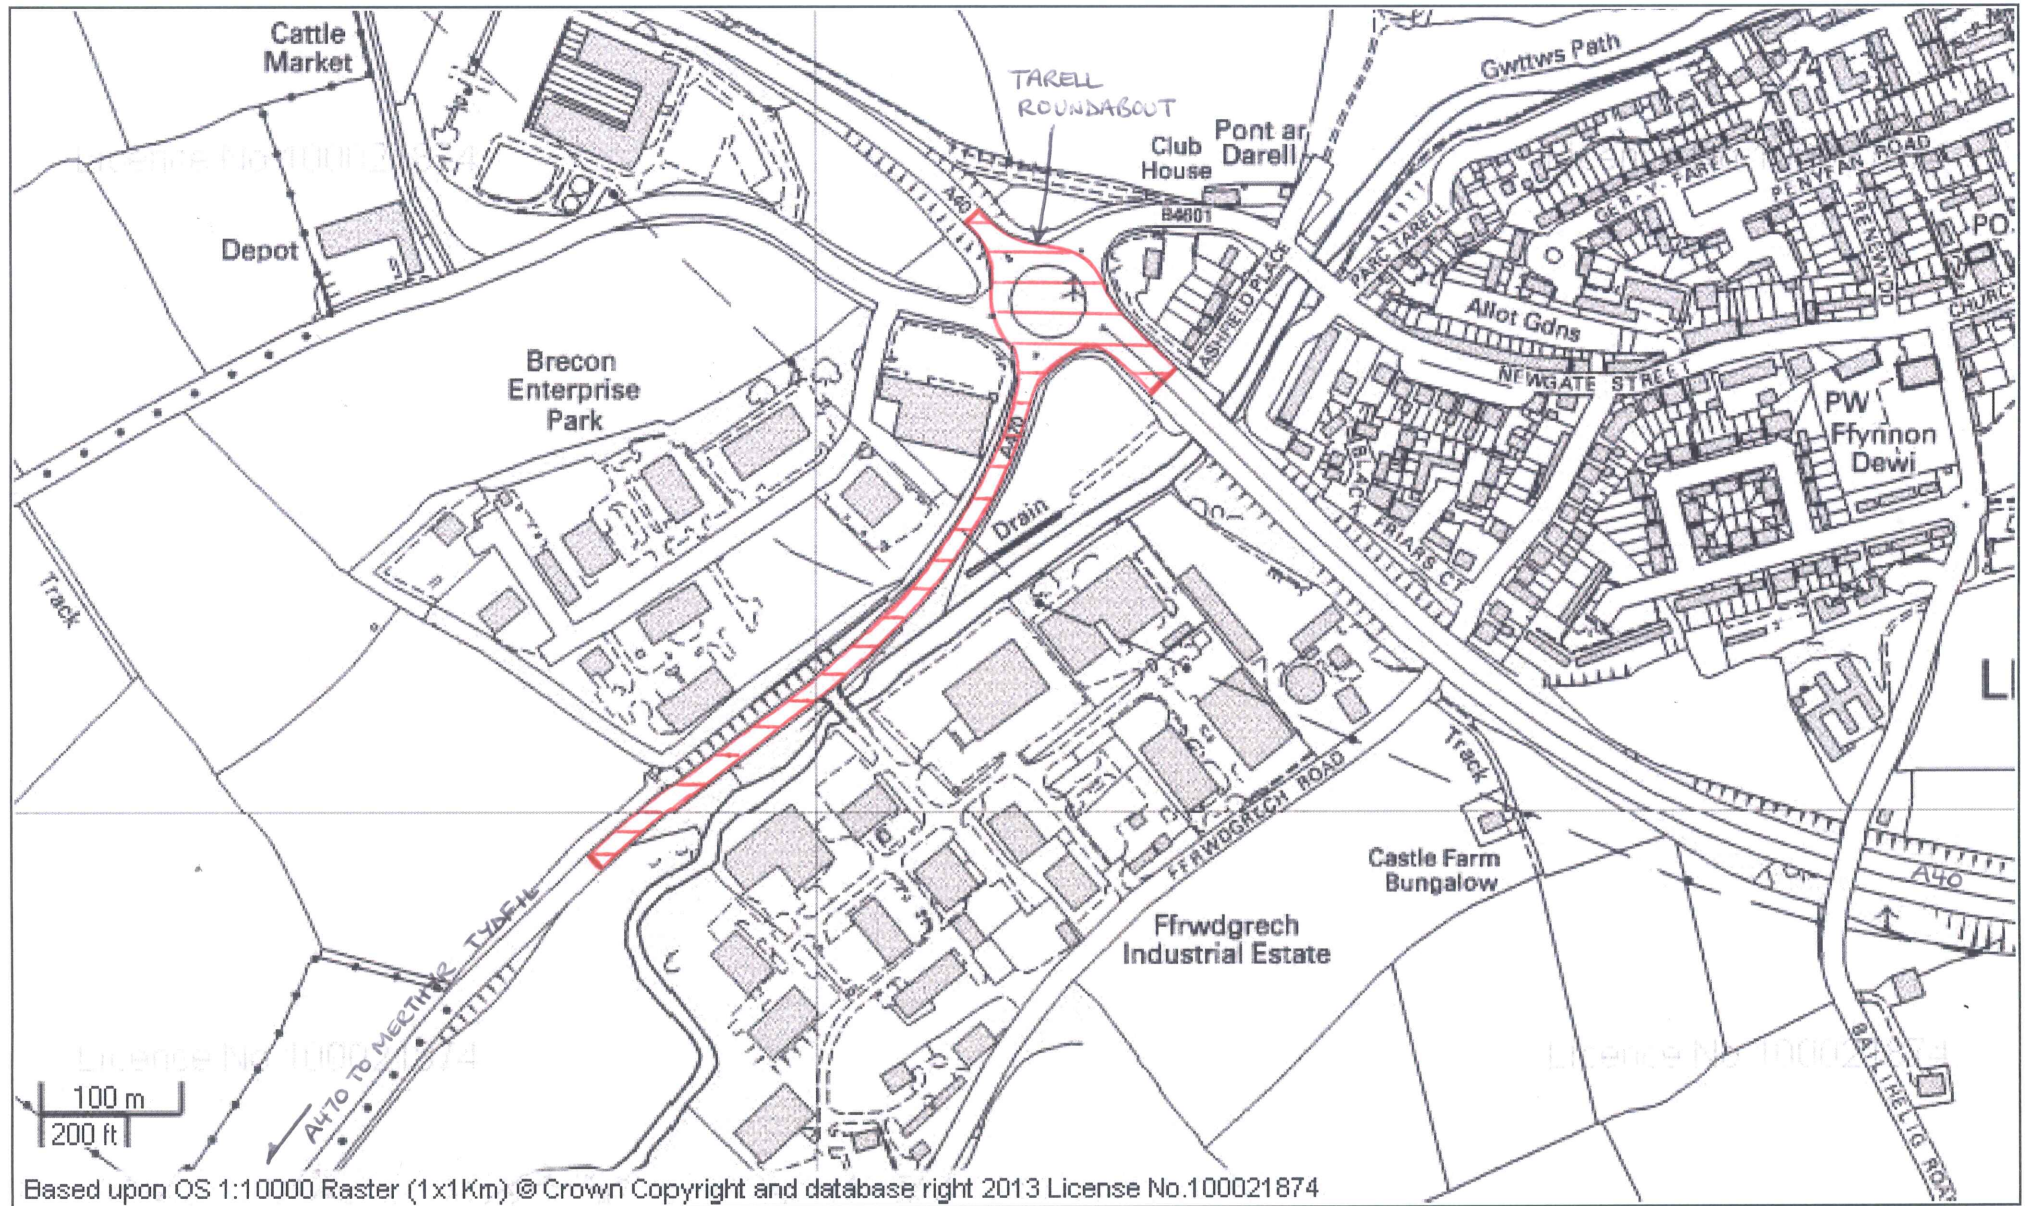

# WIP

Based upon OS 1:10000 Raster (1x1Km) © Crown Copyright and database right 2013 License No.100021874

 PROPOSED 40MPH SPEED LIMIT

Scale:

Based upon OS 1:10000 Raster (1x1Km) © Crown Copyright and database right 2013