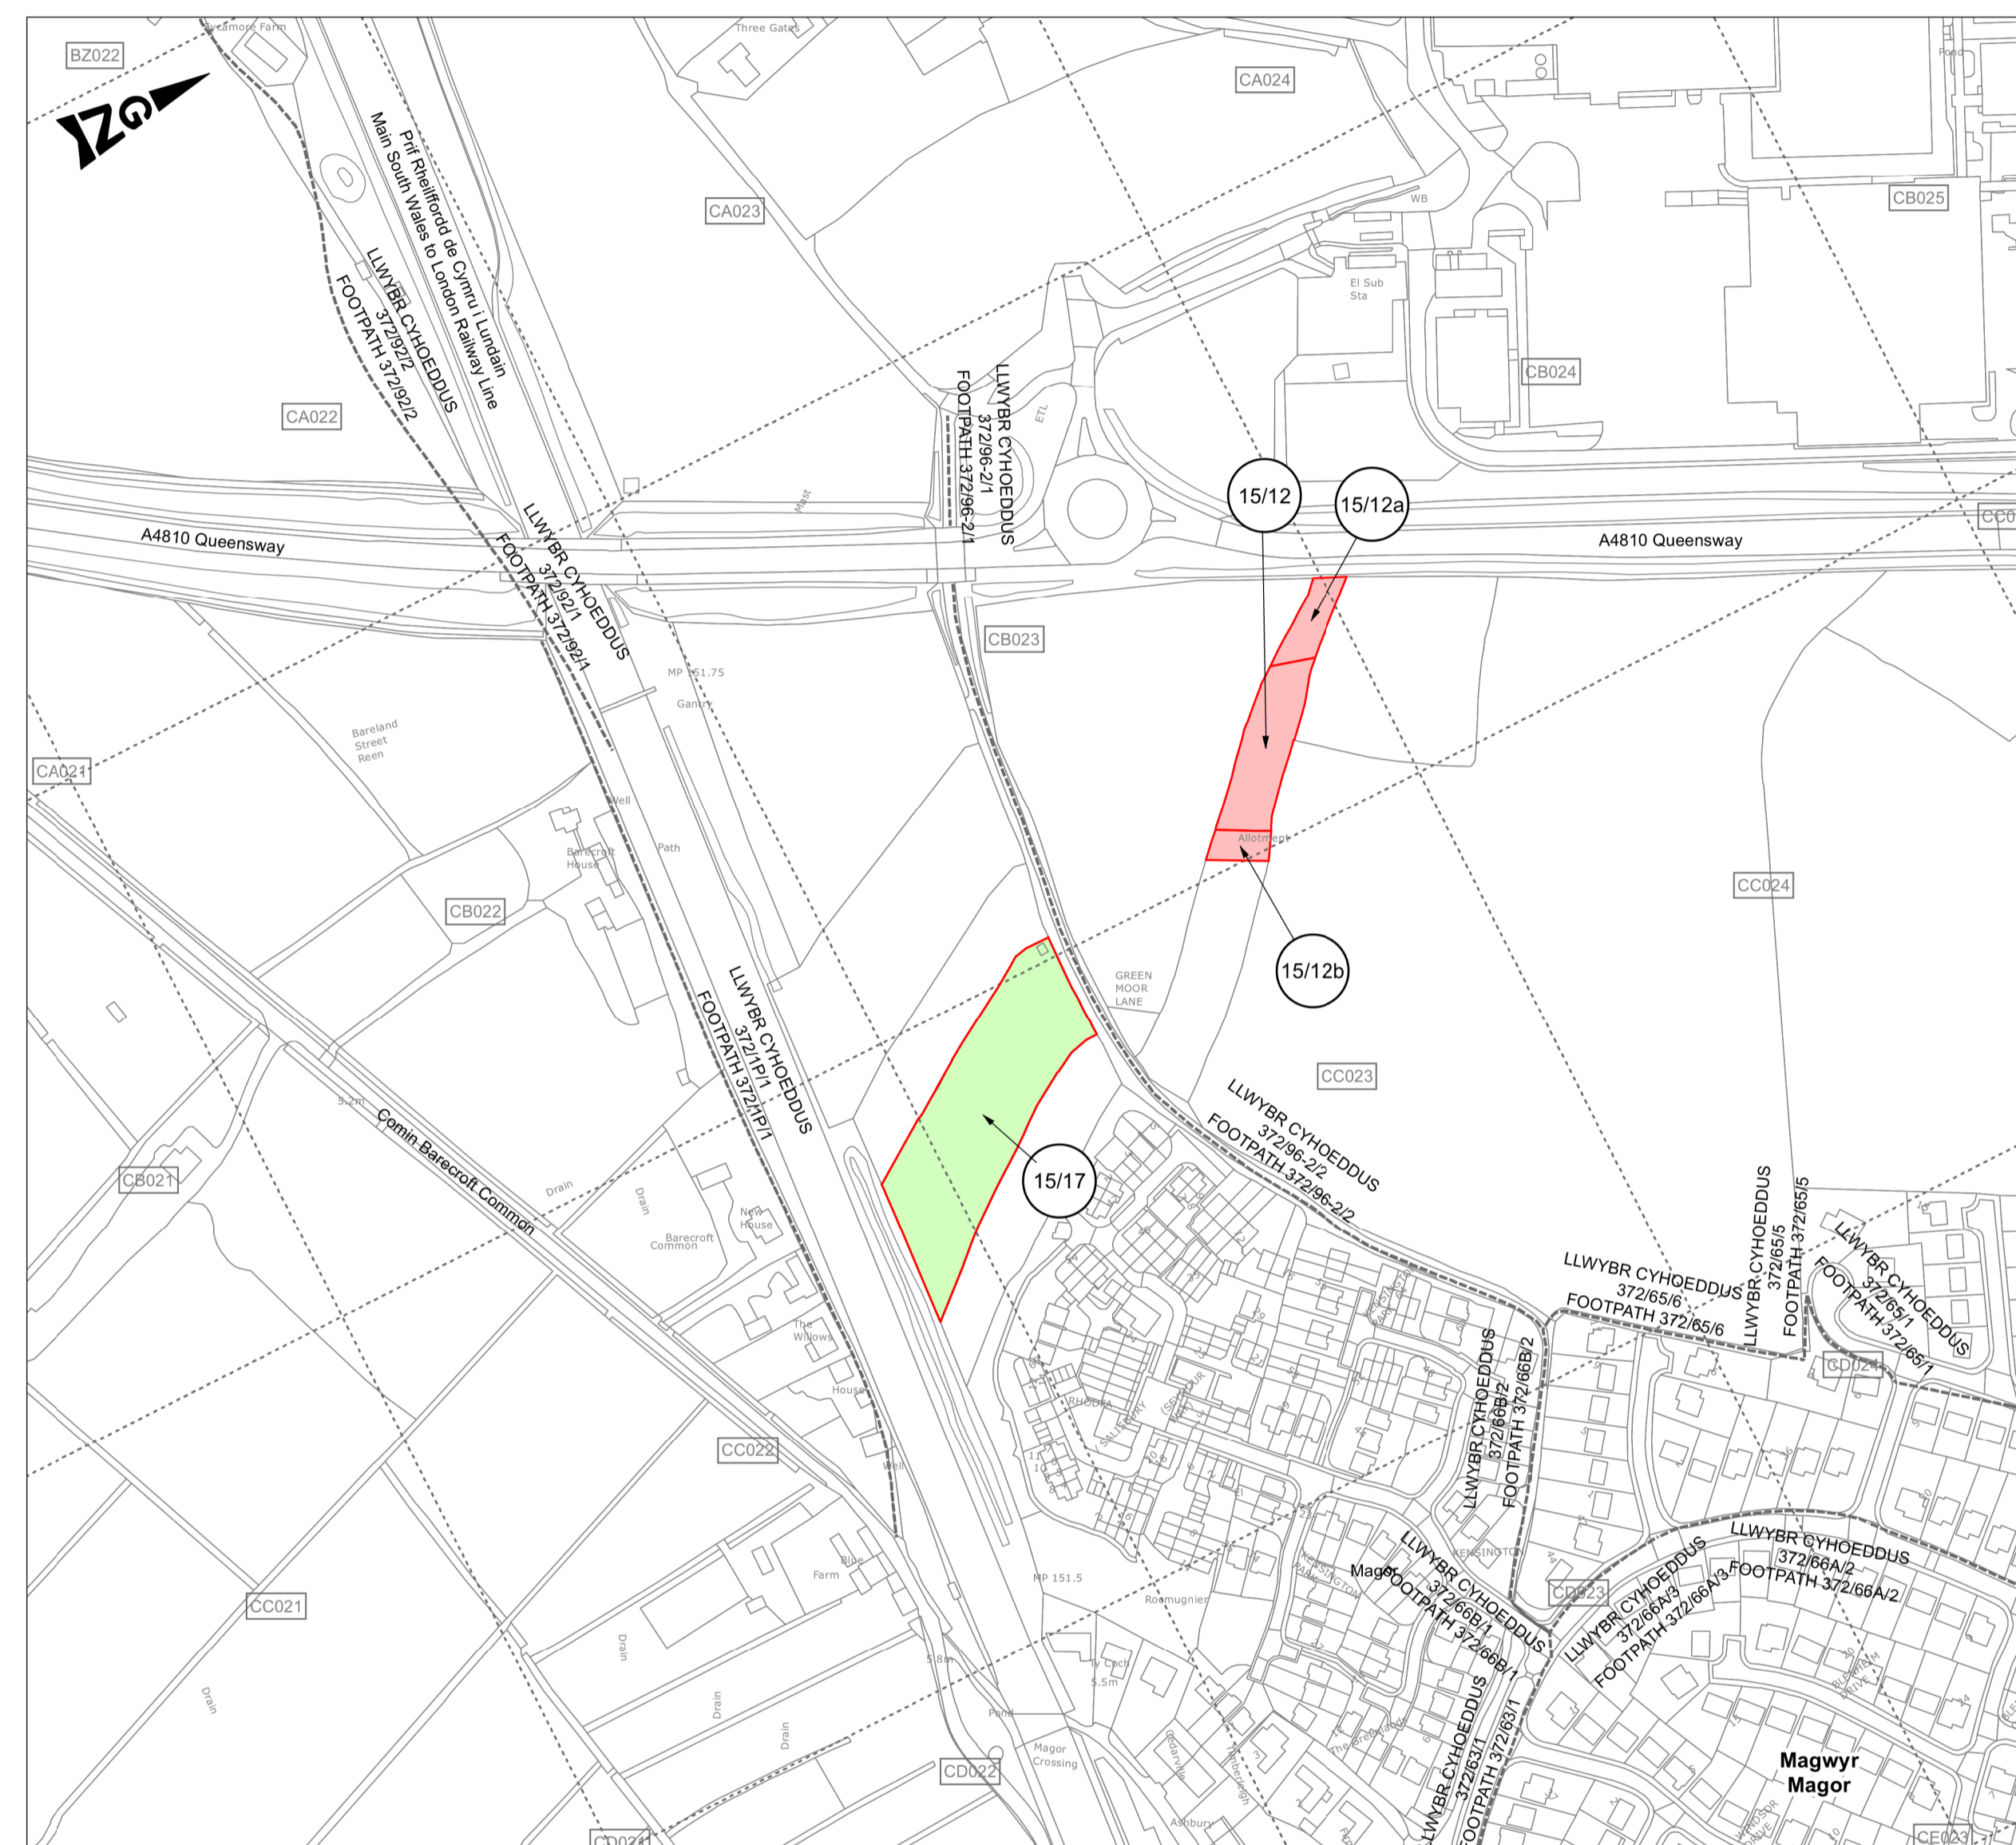

Nodyn

15/12 – Rhan o dir rhandir cofrestredig sydd ei angen ar gyfer y cynllun (hawliwyd perchenogaeth gan Gyngor Cymunedol Magwyr a Gwndy)

15/12a, 15/12b - Rhan o dir rhandir cofrestredig sydd ei hangen ar gyfer Mesurau Liniaru Hanfodol (hawliwyd perchenogaeth gan Gyngorau Cymunedol Magwyr a Gwndy)

15/17 - Tir Cyfnewid (tir a hawliwyd gan Alan Williams, Fferm Hendrew, Llandeuaud, NP18 2AB) i'r de ac yn gyfagos i'r rhandir gardd gae cofrestredig

Note

15/12 - Part of registered allotment land required for scheme (Ownership claimed by Magor with Undy Community Council)

15/12a, 15/12b - Part of registered allotment land required for Essential Mitigation (Ownership claimed by Magor with Undy Community Council)

15/17 - Exchange Land (Claimed by Alan Williams, Hendrew Farm, Llandeuaud, NP18 2AB) to south of and adjacent to the registered field garden allotment

GRADDFA/SCALE 1:2,500

GORCHYMYN PRYNU GORFODOL GWEINIDOGION CYMRU (TRAFFORDD YR M4 (CYFFORDD 23 (MAN I'R DWYRAIN O FAGWYR) I FAN I'R GORLLEWIN O GYFFORDD 29 (CAS-BACH) A FFYRDD CYSYLLTU) A THRAFFORDD YR M48 (FFYRDD CYSYLLTU CYFFORDD 23 (MAN I'R DWYRAIN O FAGWYR)) A CHEFNFFORDD LLUNDAIN I ABERGWAUN (MAN I'R DWYRAIN O FAGWYR I GAS-BACH)) 201-

THE WELSH MINISTERS (THE M4 MOTORWAY (JUNCTION 23 (EAST OF MAGOR) TO WEST OF JUNCTION 29 (CASTLETON) AND CONNECTING ROADS) AND THE M48 MOTORWAY (JUNCTION 23 (EAST OF MAGOR) CONNECTING ROAD) AND THE LONDON TO FISHGUARD TRUNK ROAD (EAST OF MAGOR TO CASTLETON)) COMPULSORY PURCHASE ORDER 201-

**MAP TYSTYGRIF ADUAN 19
RHANDIR GARDG GAE I'W GAFFAEL
A RHANDIR GARDG GAE I'W GYFNEWID
DALAN 1 01
SECTION 19 CERTIFICATE MAP
FIELD GARDEN ALLOTMENT TO BE
ACQUIRED AND FIELD GARDEN ALLOTMENT
EXCHANGE LAND
SHEET 1 OF 1**