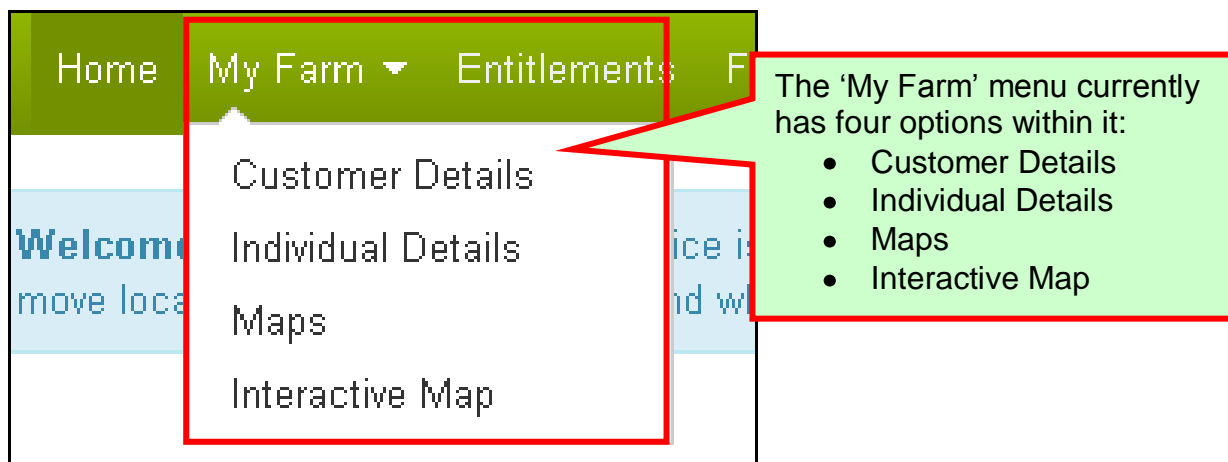

Contents:	Page:
❖ My Farm	3
• Maps	3
Useful Links	5
❖ Services available through Government Gateway	5
❖ Other Services	6

Disclaimer

The purpose of this guide is to help you use the Rural Payments Wales Online service. This Guide has been divided into sections with detailed step by step instructions. As the Rural Payments Wales Online facilities are being developed in phases this Guide will change from time to time.

Produced by the Welsh Government

©Crown copyright 2013

My Farm

[Back to Contents](#)

Maps

When you select 'Maps' from the 'My Farm' menu option you will see the following page:

Please Note: Adobe Acrobat Reader software is required to view your 'Maps' via your online account.