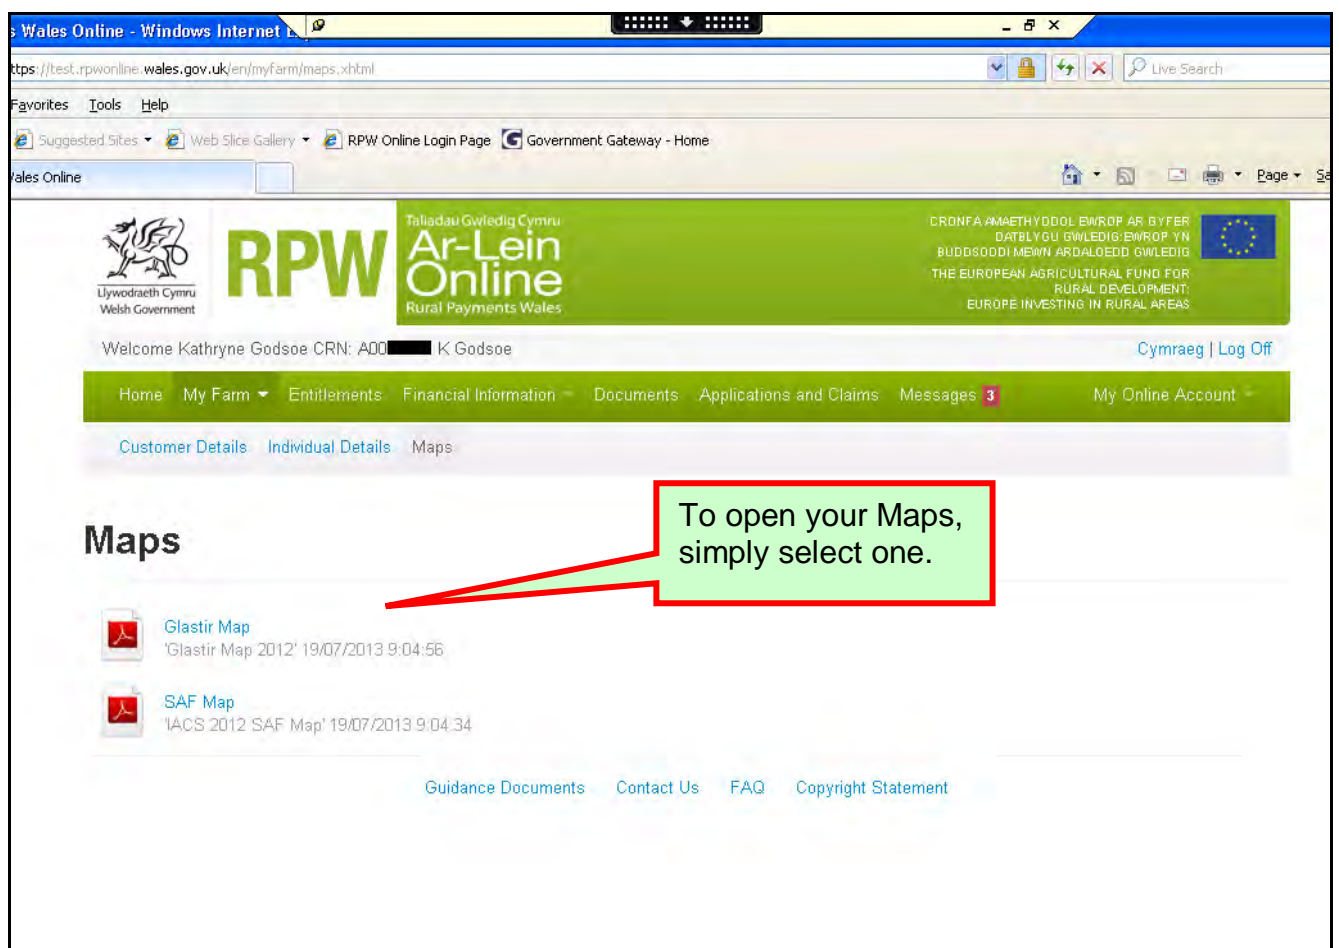

Produced by the Welsh Government

©Crown copyright 2013

My Farm

[Back to Contents](#)

Maps

When you select 'Maps' from the 'My Farm' menu option you will see the following page:

Please Note: Adobe Acrobat Reader software is required to view your 'Maps' via your online account.