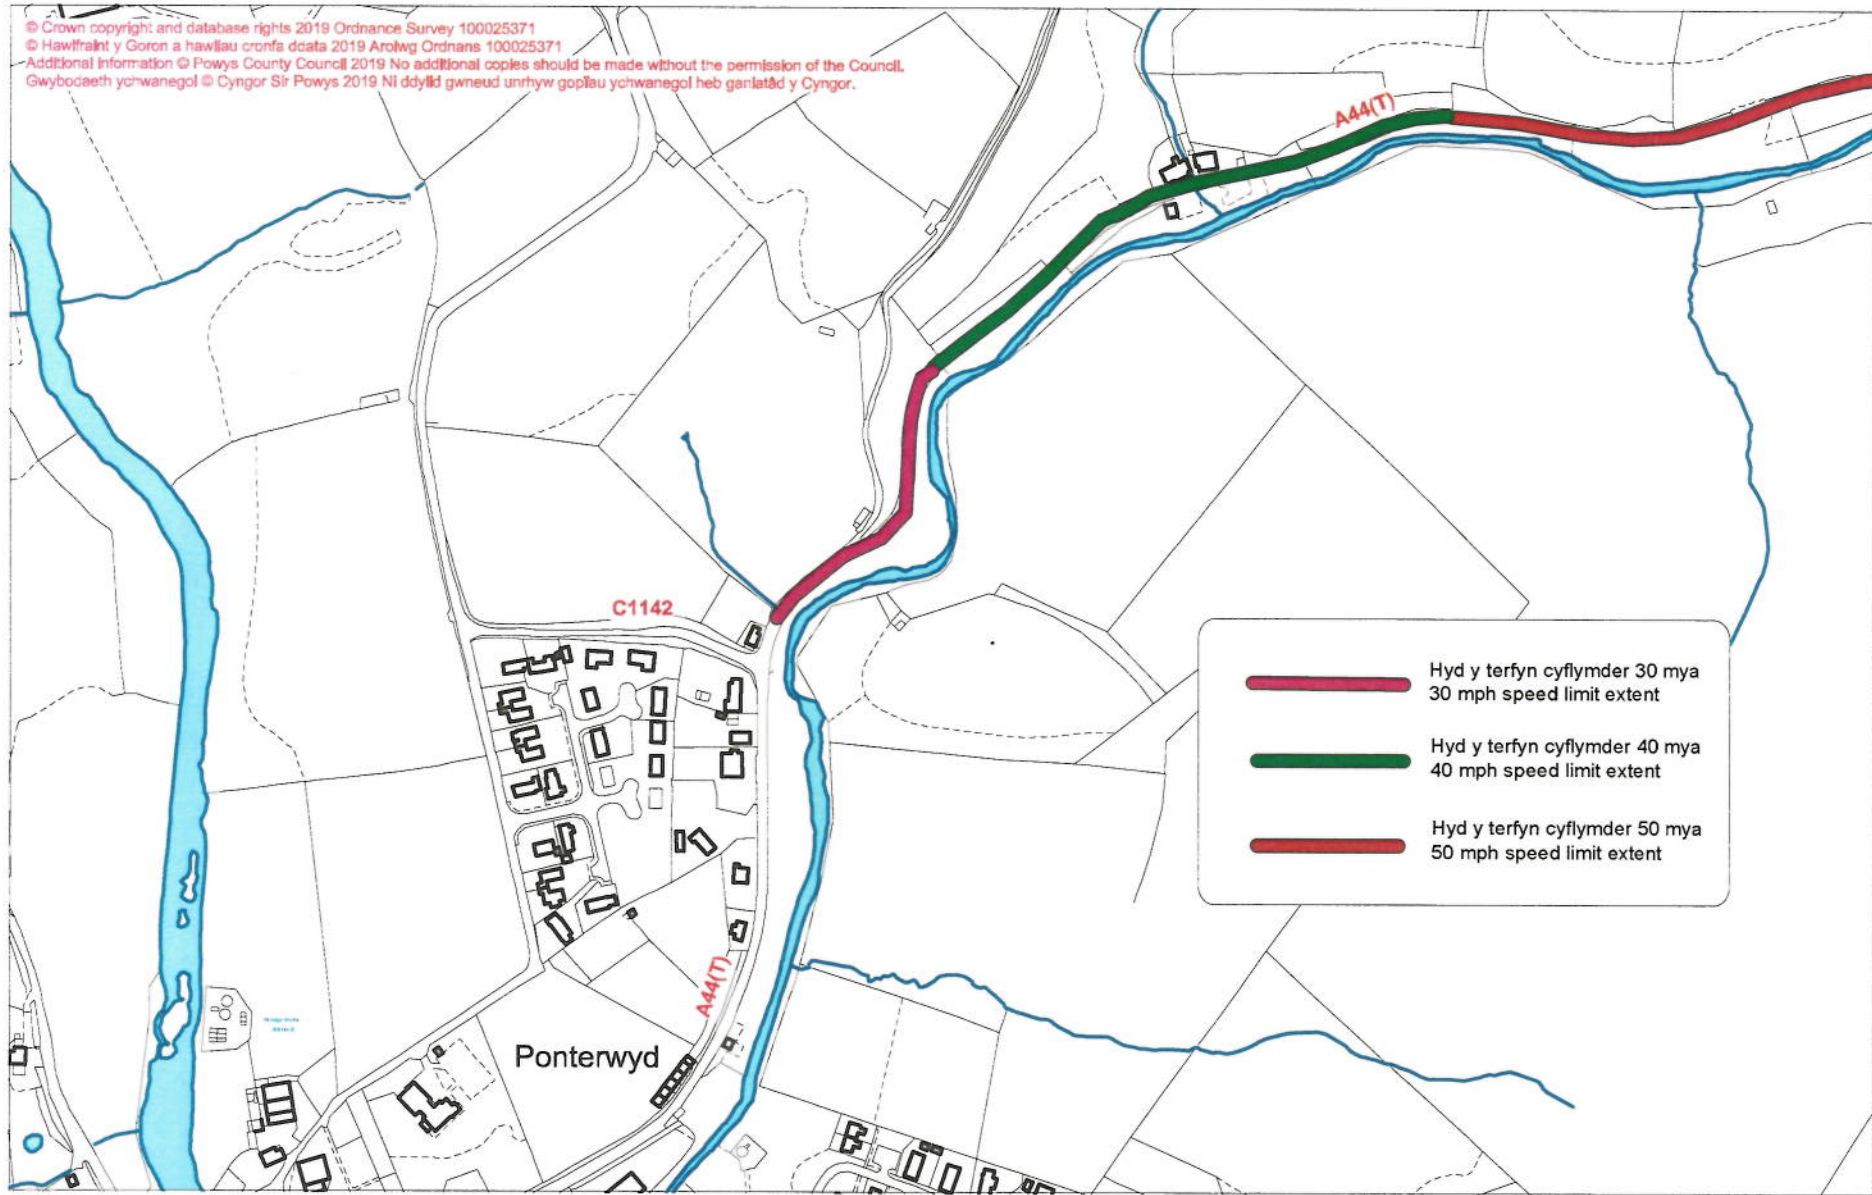

© Crown copyright and database rights 2019 Ordnance Survey 100025371
© Hawlfraht y Goron a hawliau cronfa ddata 2019 Arolwg Ordnans 100025371
Additional information © Powys County Council 2019 No additional copies should be made without the permission of the Council.
Gwybodaeth ychwanegol © Cyngor Sir Powys 2019 Ni ddylid gwneud unrhyw gopïau ychwanegol heb ganiatâd y Cyngor.