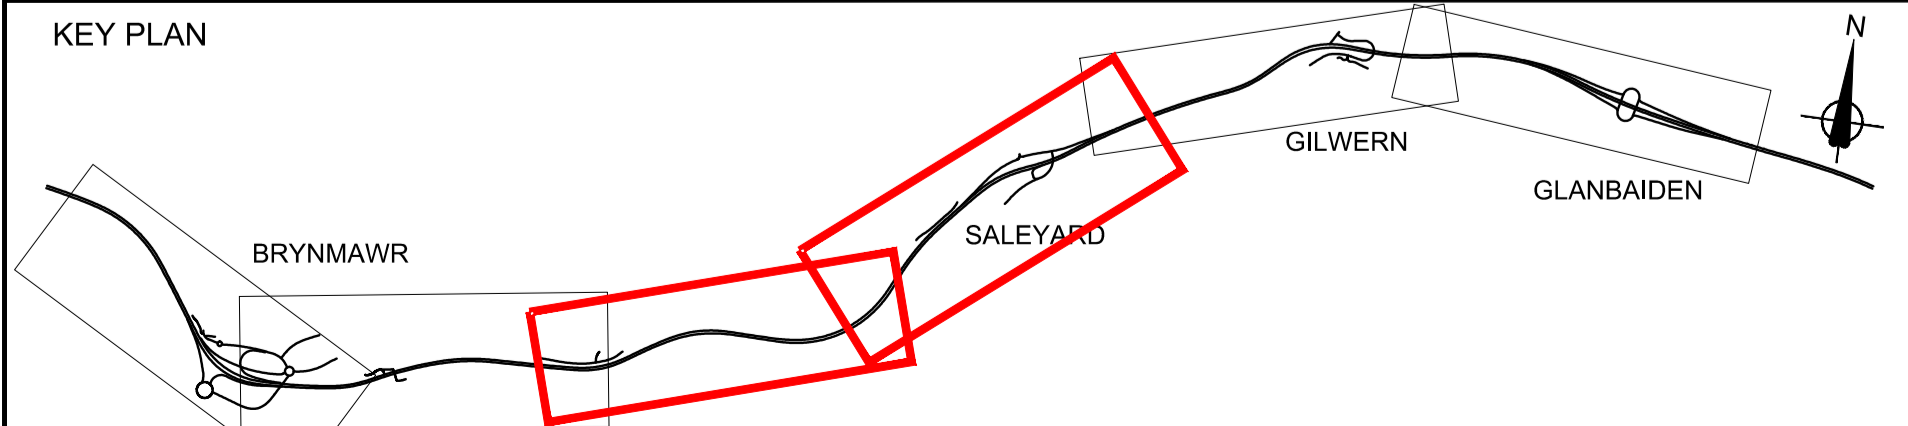

Rev	Description	By	Date	Chk'd	App
P01	For information	LG	23/05/19	HA	SR