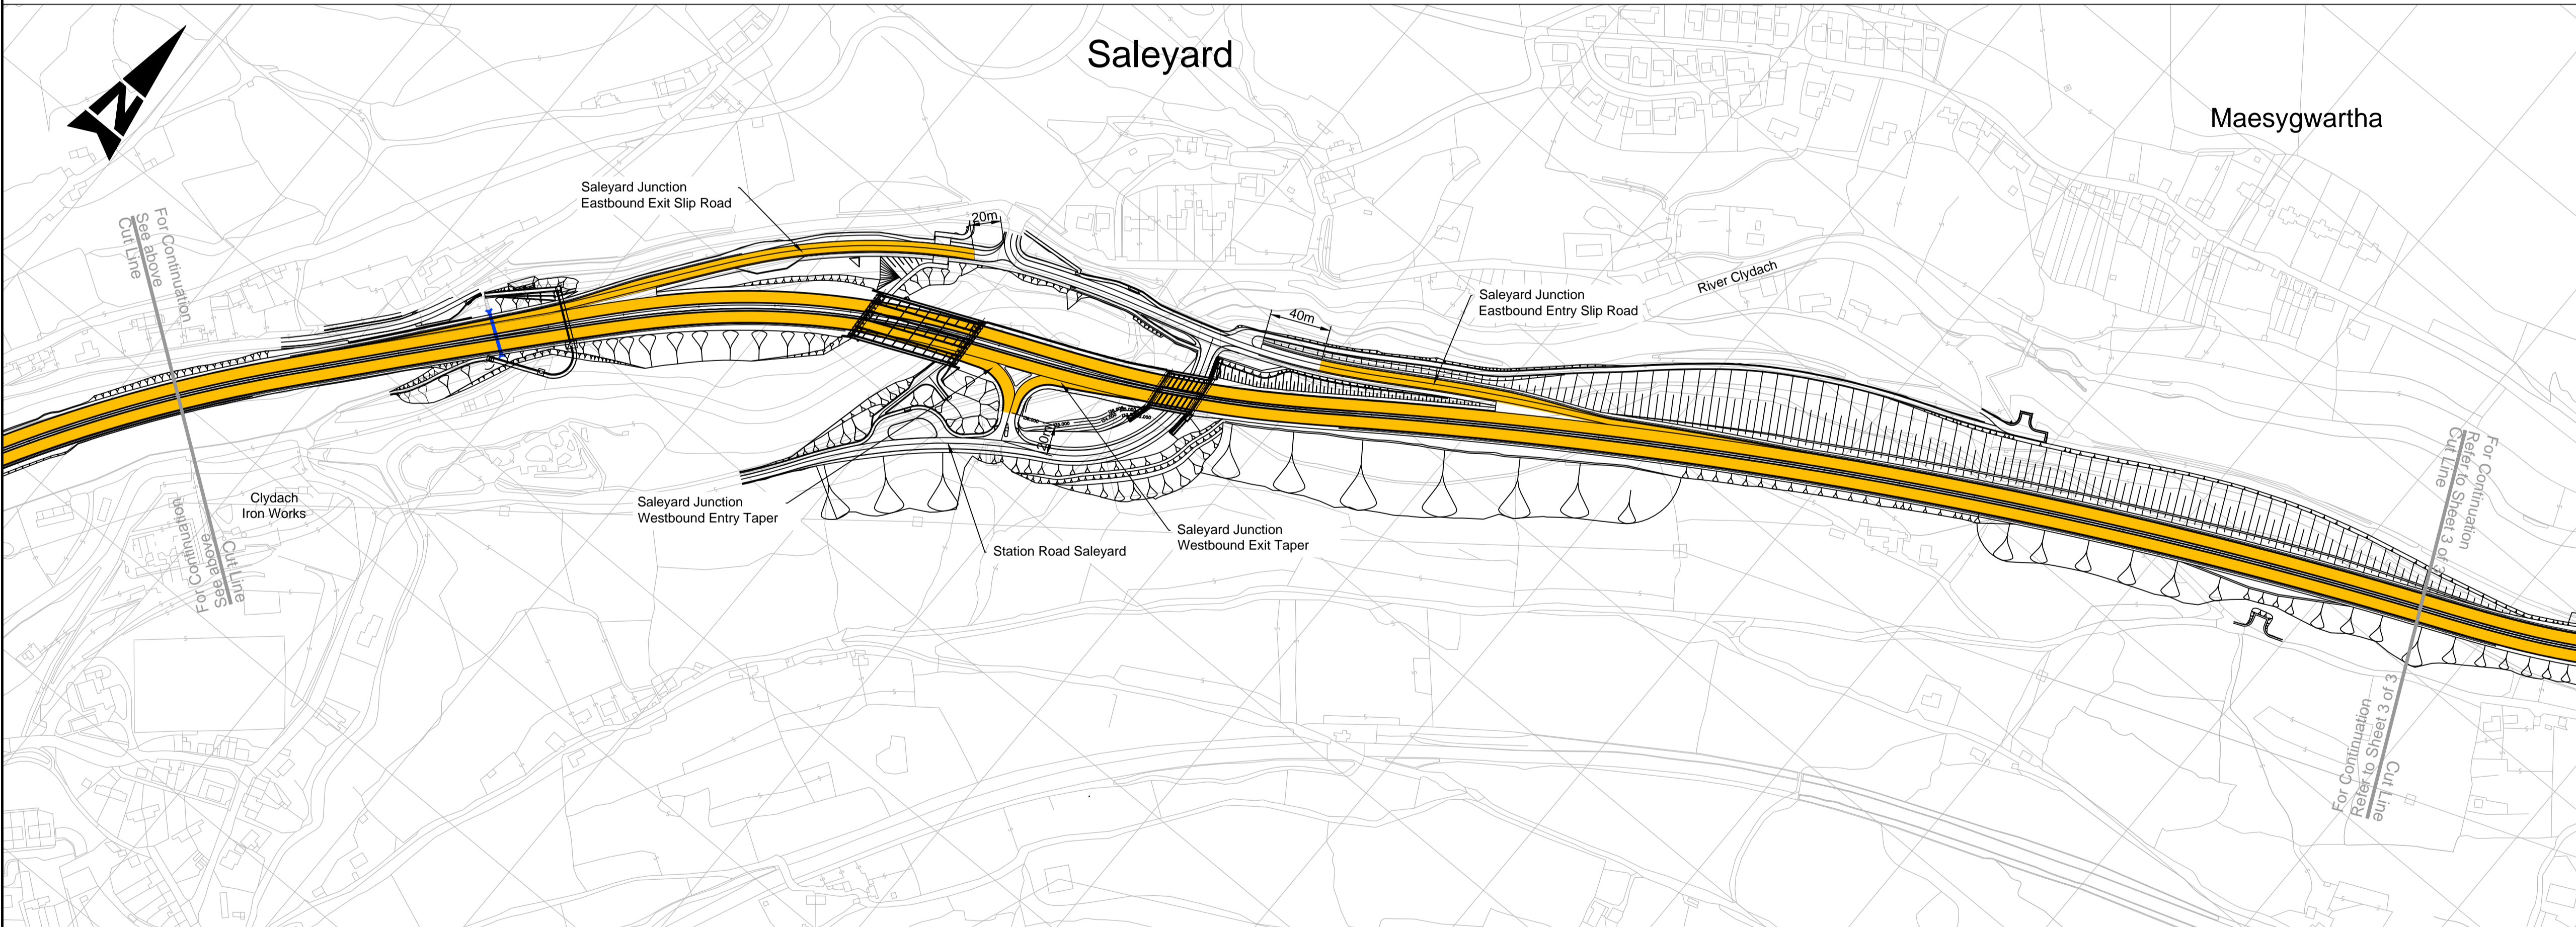

PLAN
Scale 1:2500

PLAN
Scale 1:2500