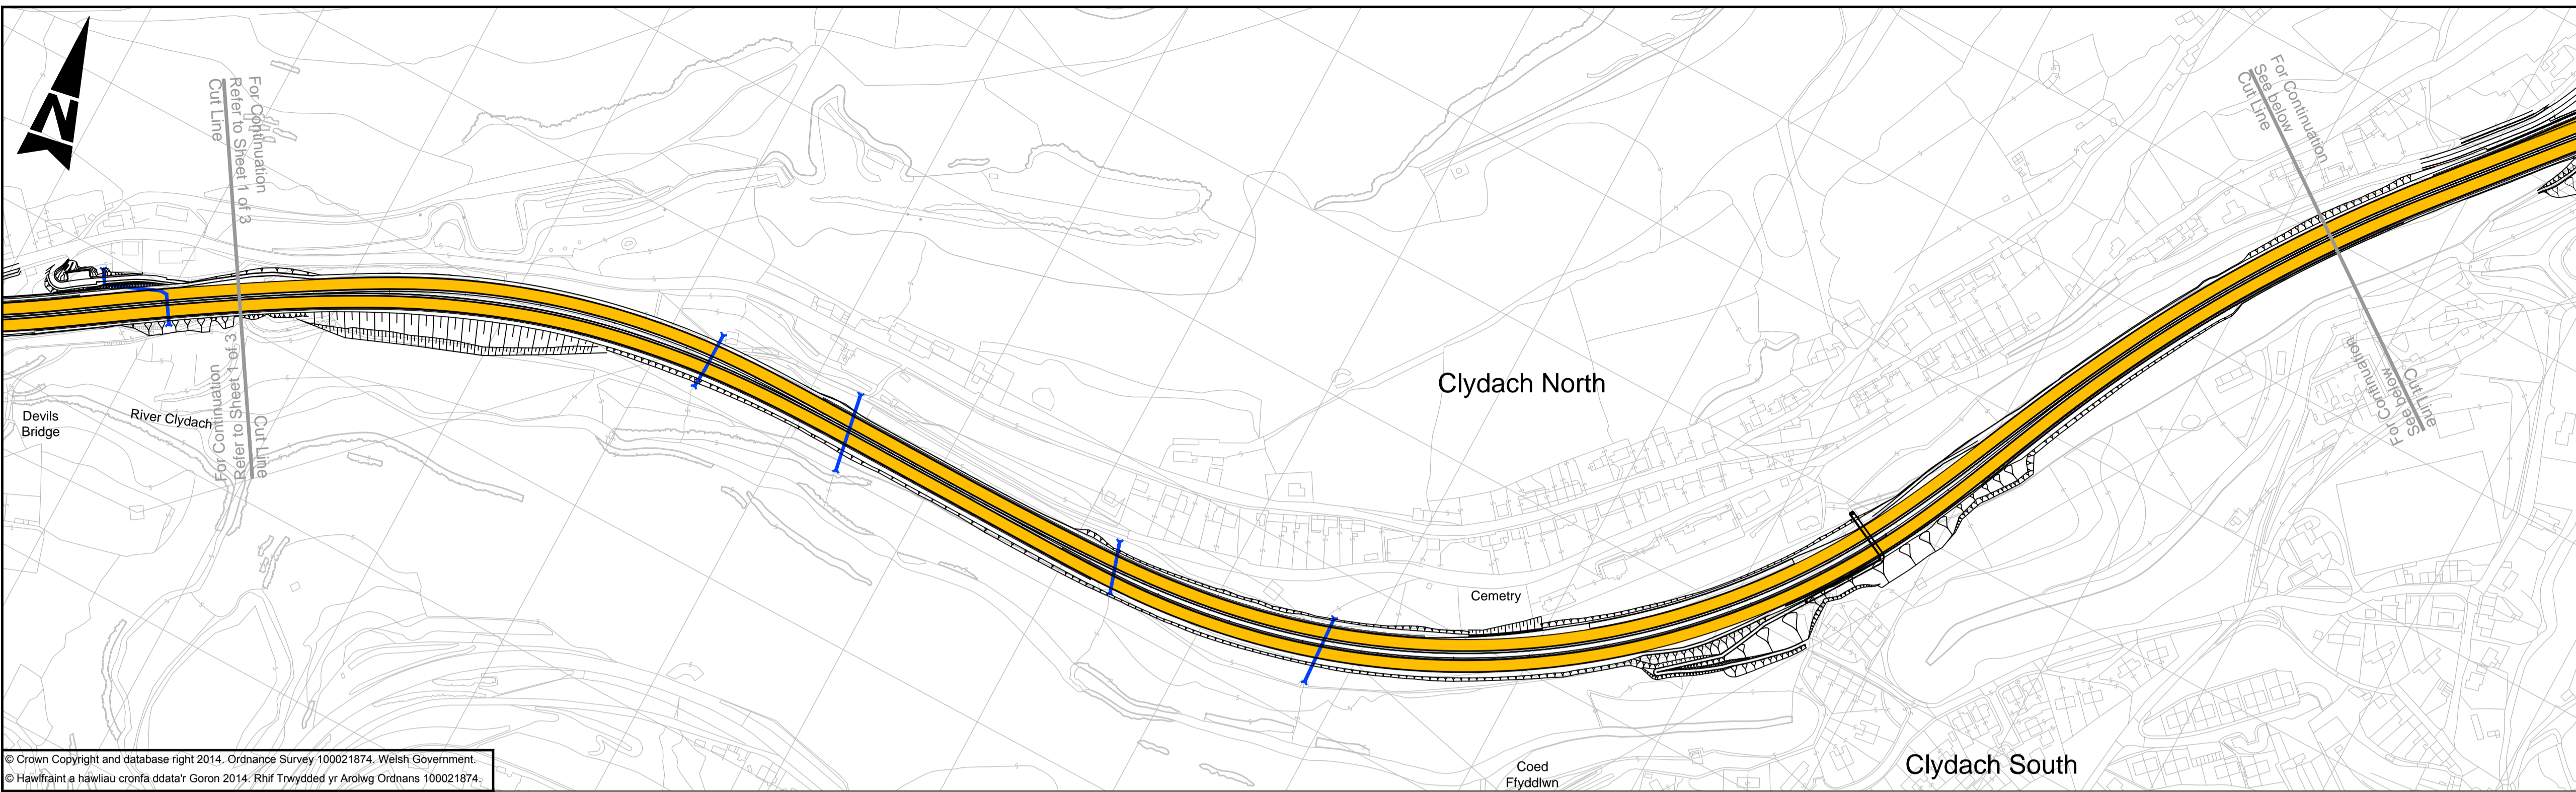

100
0 10
Millimetres
DO NOT SCALE

1. **NOTES:**
1. To be read in conjunction with Document No. A465HOV2-CH2-HAC-01_ML-DO-D-0025.
3. **LEGEND:**
4. 50 mph speed limit extents