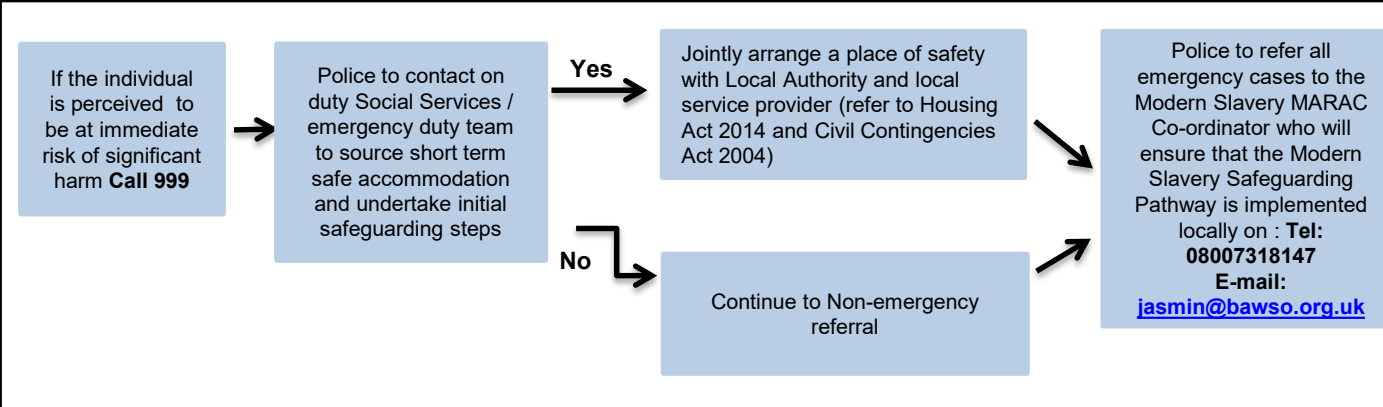

Wales Modern Slavery Safeguarding Pathway

Version SC1/2021

Emergency

First Responder Procedures
www.gov.uk/guidance/report-modern-slavery-as-a-first-responder
Wales Safeguarding Procedures
www.safeguarding.wales

Adult Non-emergency Referral

Contact the **Modern Slavery Helpline** to report anything suspicious, seek assistance or seek advice:
Tel : 08000121700

Adult Modern Slavery MARAC

Relevant agency to complete a National Referral Mechanism form required
 Maintain contact with support provider.