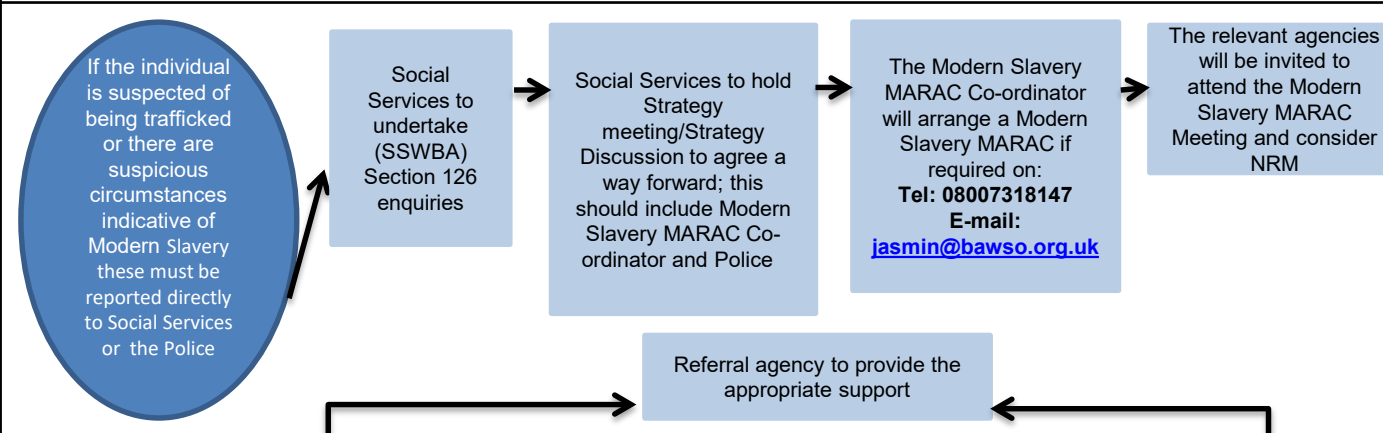

Wales Modern Slavery Safeguarding Pathway

Version SC1/2021

Emergency

First Responder Procedures
www.gov.uk/guidance/report-modern-slavery-as-a-first-responder
Wales Safeguarding Procedures
www.safeguarding.wales

Adult Non-emergency Referral

Contact the **Modern Slavery Helpline** to report anything suspicious, seek assistance or seek advice:
Tel : 08000121700

Adult Modern Slavery MARAC

Relevant agency to complete a National Referral Mechanism form required
 Maintain contact with support provider.