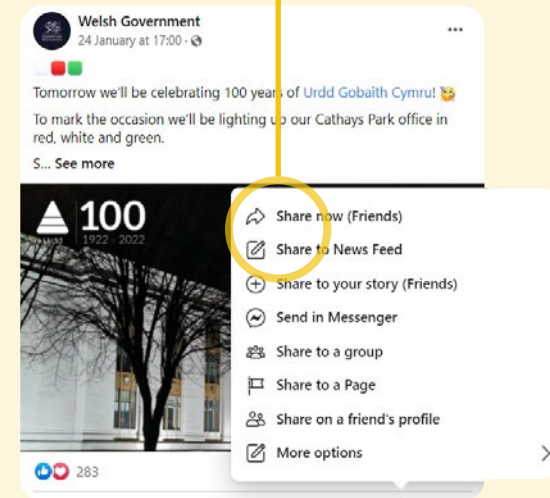

Llywodraeth Cymru
Welsh Government

THE WAY YOU RENT IS CHANGING

Partners' Guide

Sharing Guidelines

Sharing content

RESHARING

Facebook

- We are active on the general Welsh Government Facebook account.
- You can reshare content directly from our FB page to yours or to your personal profile; or create new content.
- When you reshare our content you are helping to spread the important campaign messages to your audiences.

1 Click share on the published post

2 Choose your audience and share!

Sharing content

CREATING SOCIAL NEW CONTENT

- You can use images or assets from the toolkit on your own social media accounts.

Sharing content

RESHARING

Twitter

- We are active on the Welsh Government Communities Twitter account.
- You can retweet content directly from our account.
- When you retweet our content you are helping to spread the important campaign messages to your audiences.