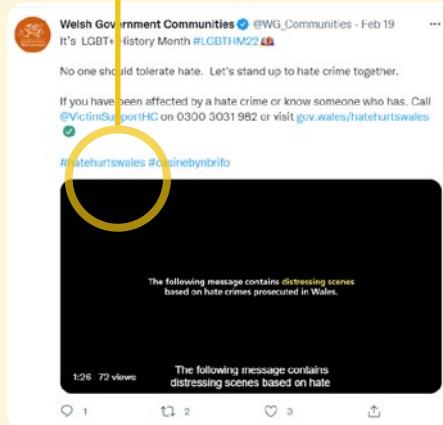

1 Navigate to the tweet you want to share