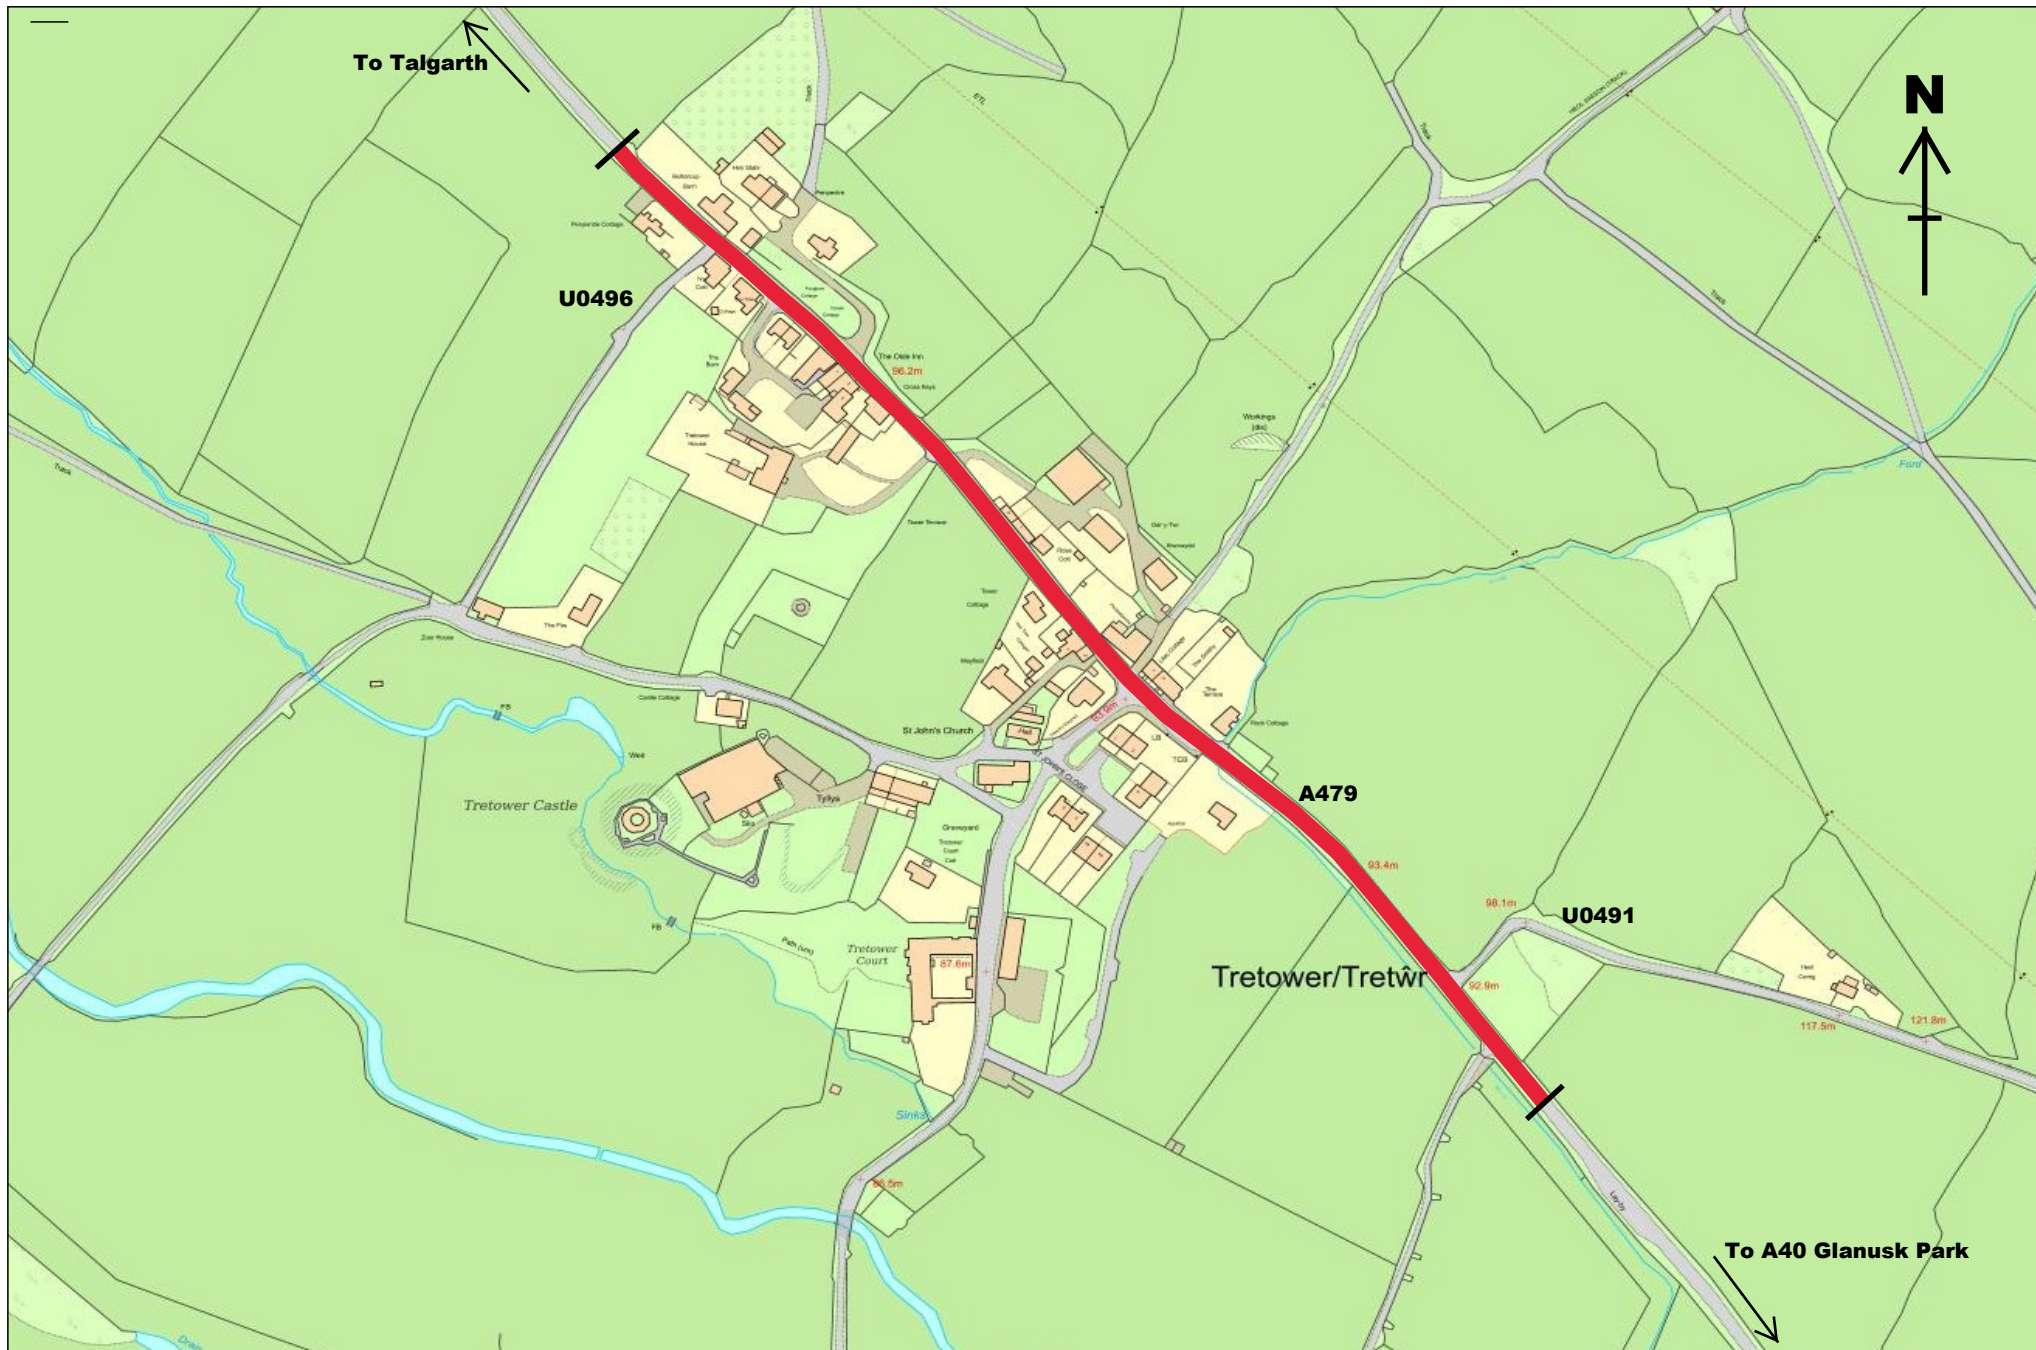

A479 Tretower - 30 mph Speed Limit

Extent of 30mph speed limit