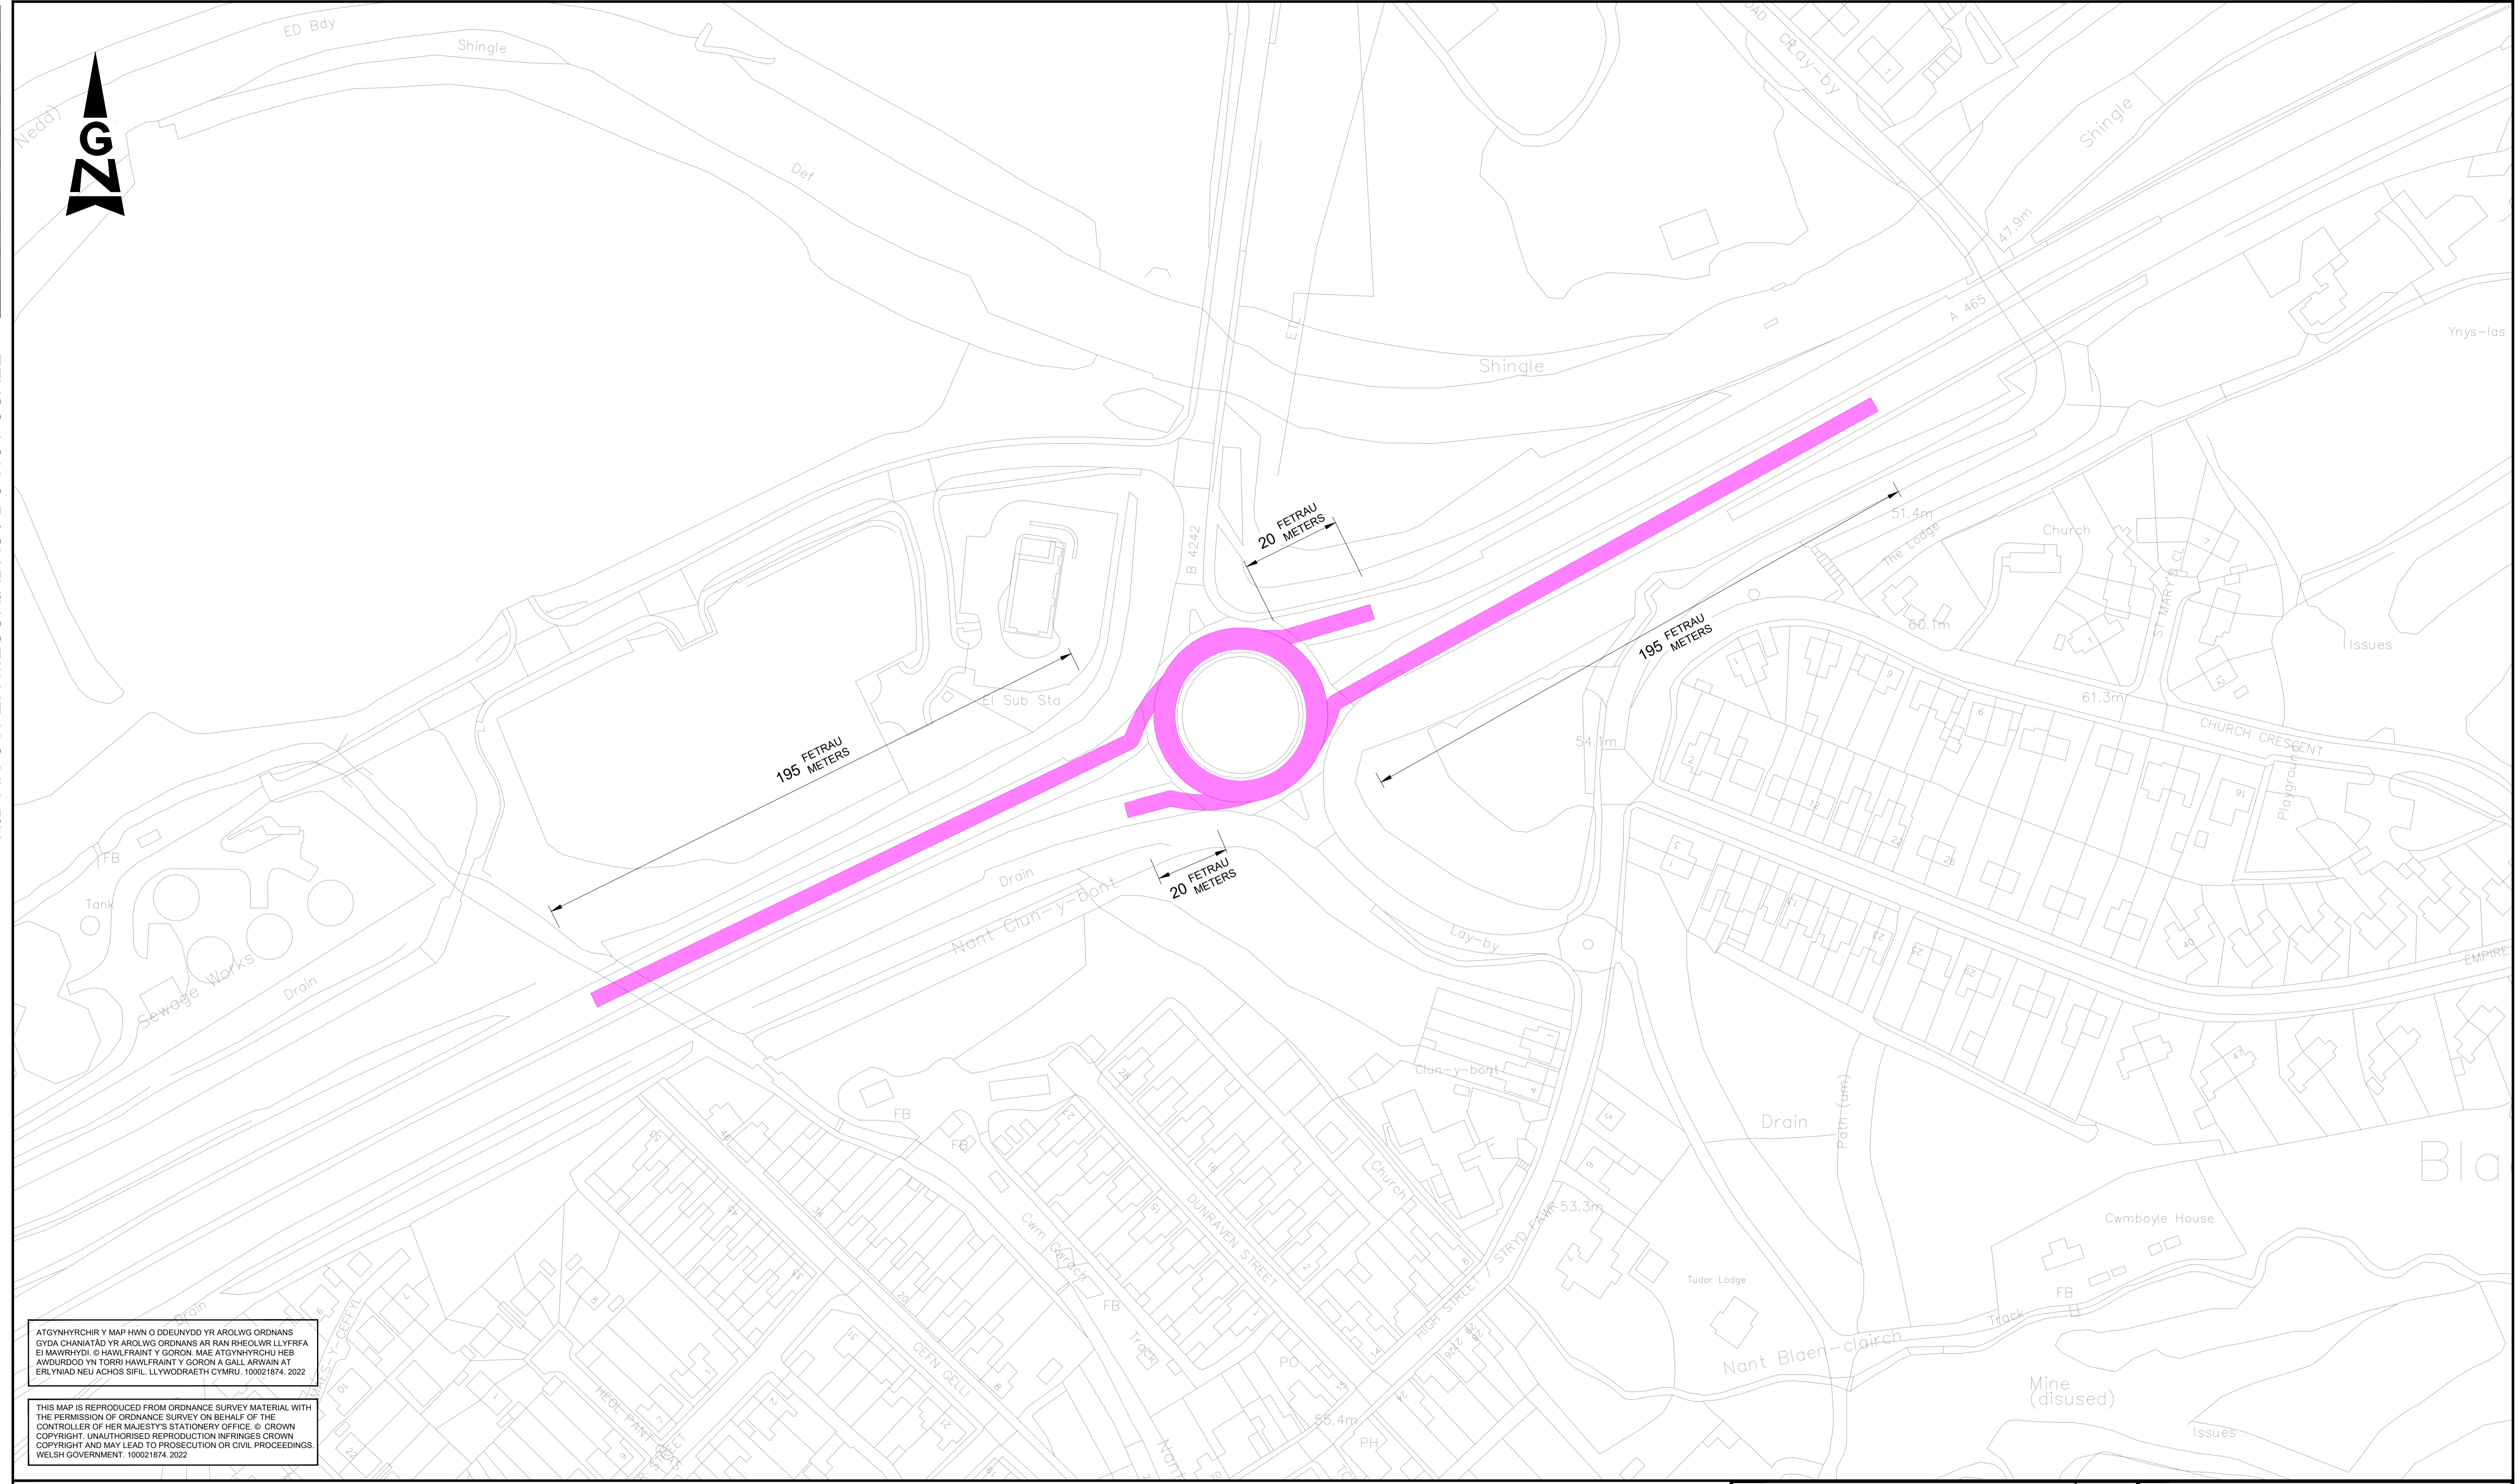

100
0 10
Millimetres / Millimetres

NID AR GYFER MESURIADAU / DO NOT SCALE

ALLWEDD / KEY:

TERFYN CYFLYMDER 30mya
30mph SPEED LIMIT

CYHOEDDIAD CYNTAF / FIRST ISSUE							
Status / Status	Adolygiad / Revision	Llunwyd / Drawn	Gwirwyd / Checked	Adolygiad / Reviewed	Awdurdodwyd / Authorised	Dyddiad cyhoeddi / Issue Date	
S3	P01	VA	SG	JR	---	16/06/22	
Diweddardwyd wedi sylwadau ACDC / Update As Per SWTRA Comments							
Status / Status	Adolygiad / Revision	Llunwyd / Drawn	Gwirwyd / Checked	Adolygiad / Reviewed	Awdurdodwyd / Authorised	Dyddiad cyhoeddi / Issue Date	
S2	P02	VA	SG	JR	---	22/06/22	

ER GWYBODAETH / FOR INFORMATION

ATKINS
Member of the SNC-Lavalin Group

West Glamorgan House
12 Orchard Street
Swansea
West Glamorgan
SA1 5AD
Tel: +44 (0)1792 641172
Fax: +44 (0)1792 472019
www.atkinsglobal.com

Copyright © SNC Lavalin (2021)

Terfynau Cyflymder 30mya Canol De Cymru
South Central 30mph Speed Limits

GORCHYMYN CEFNFFORDD yr A465
TERFYN CYFLYMDER 30mya Cylchfan Cwmgrwrach
THE A465 TRUNK ROAD
30mph SPEED LIMIT Cwmgrwrach Roundabout

Disgrifiad / Description		Rif y Luniad / Drawing Number	
CYHOEDDIAD CYNTAF / FIRST ISSUE		DM08_001 - ATK - HGN -	
Diweddardwyd wedi sylwadau ACDC / Update As Per SWTRA Comments		SWTRA - DR - CH - 000004	
Client		Math / Typol / Role / Rhif / Number	
		A1	
Original Size: A1		Scale: 1:1000	
Project Ref. No. g214721		Dalen / Sheet: 1 of 1	
Adolygiad / Revision: P02		Adolygiad / Revision: P02