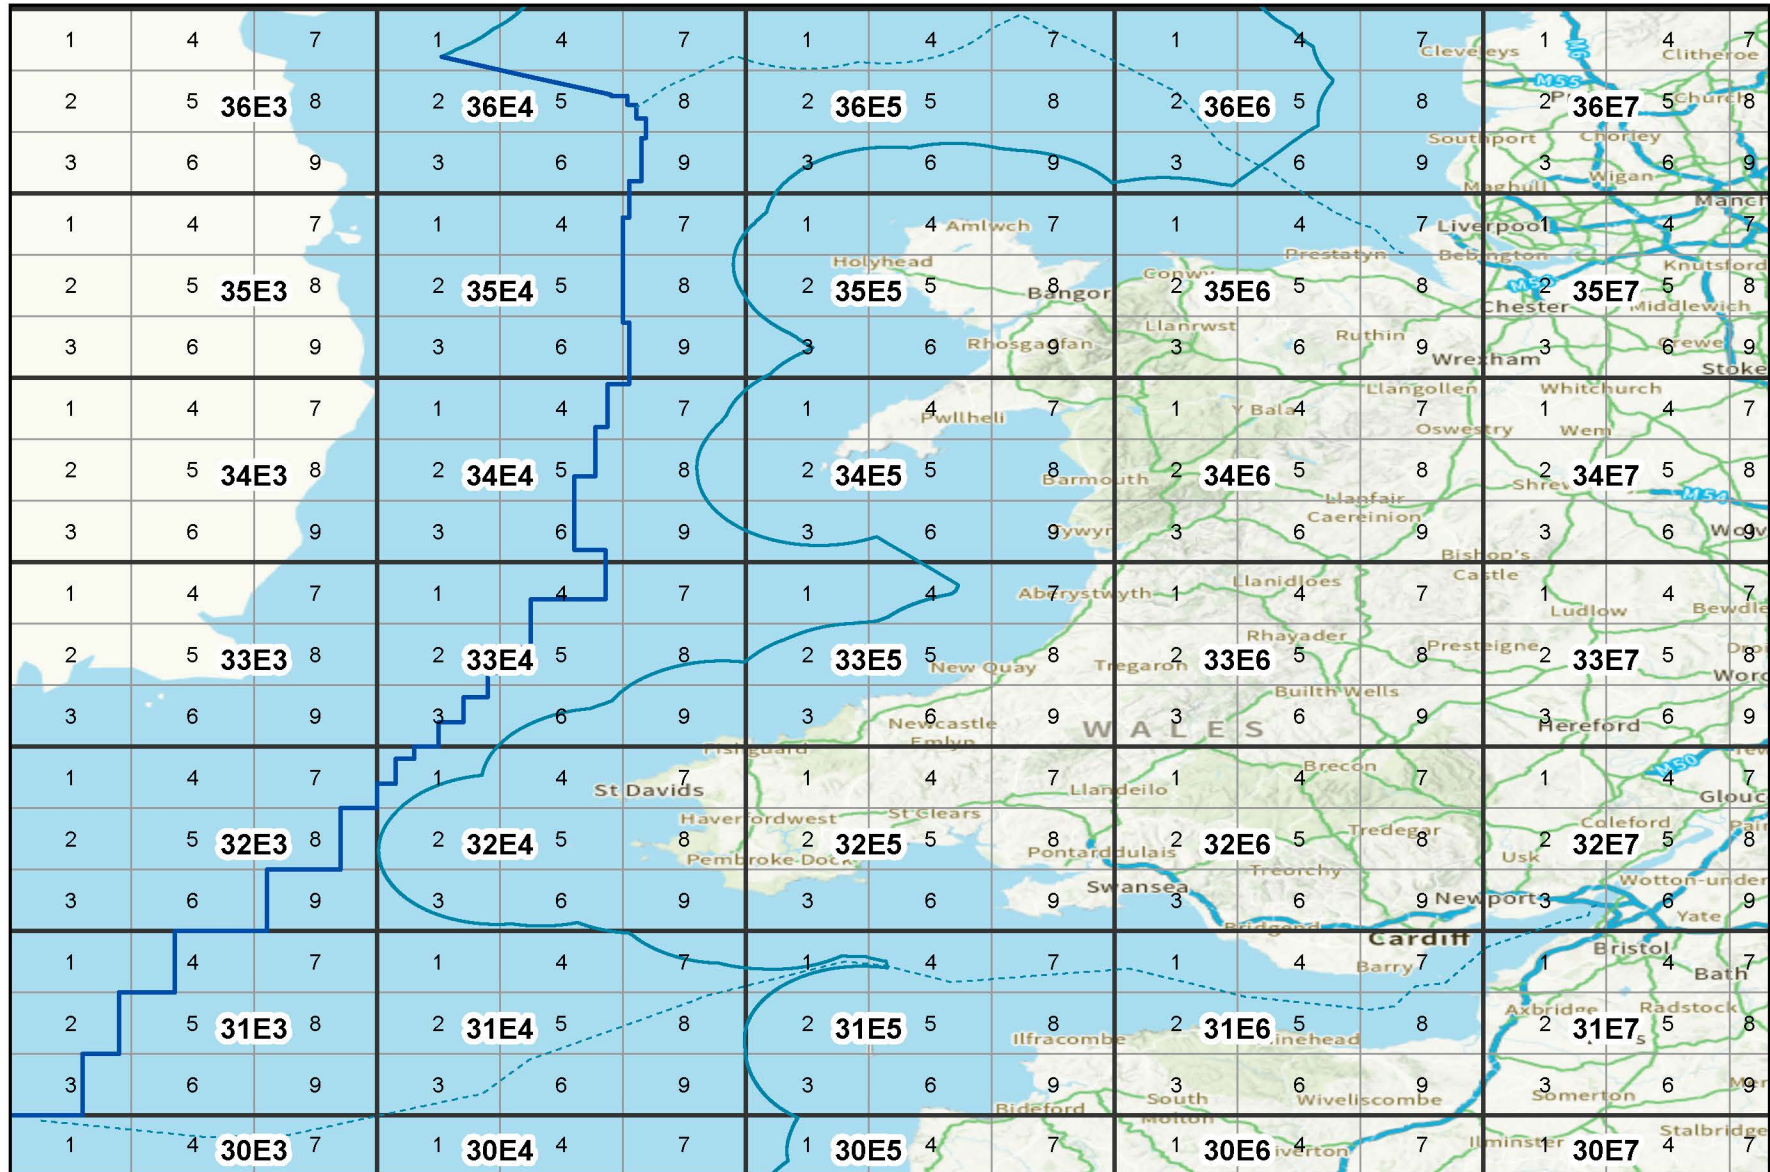

Wales ICES Rectangles and Sub-Rectangles

Legend

- ICES_Rectangle
- ICES_Sub_Rectangle
- National Limit
- Territorial Sea Limit
- Exclusive Economic Zone Limit

NOT TO BE USED FOR NAVIGATION
 Contains OS data © Crown copyright and database right 2024.