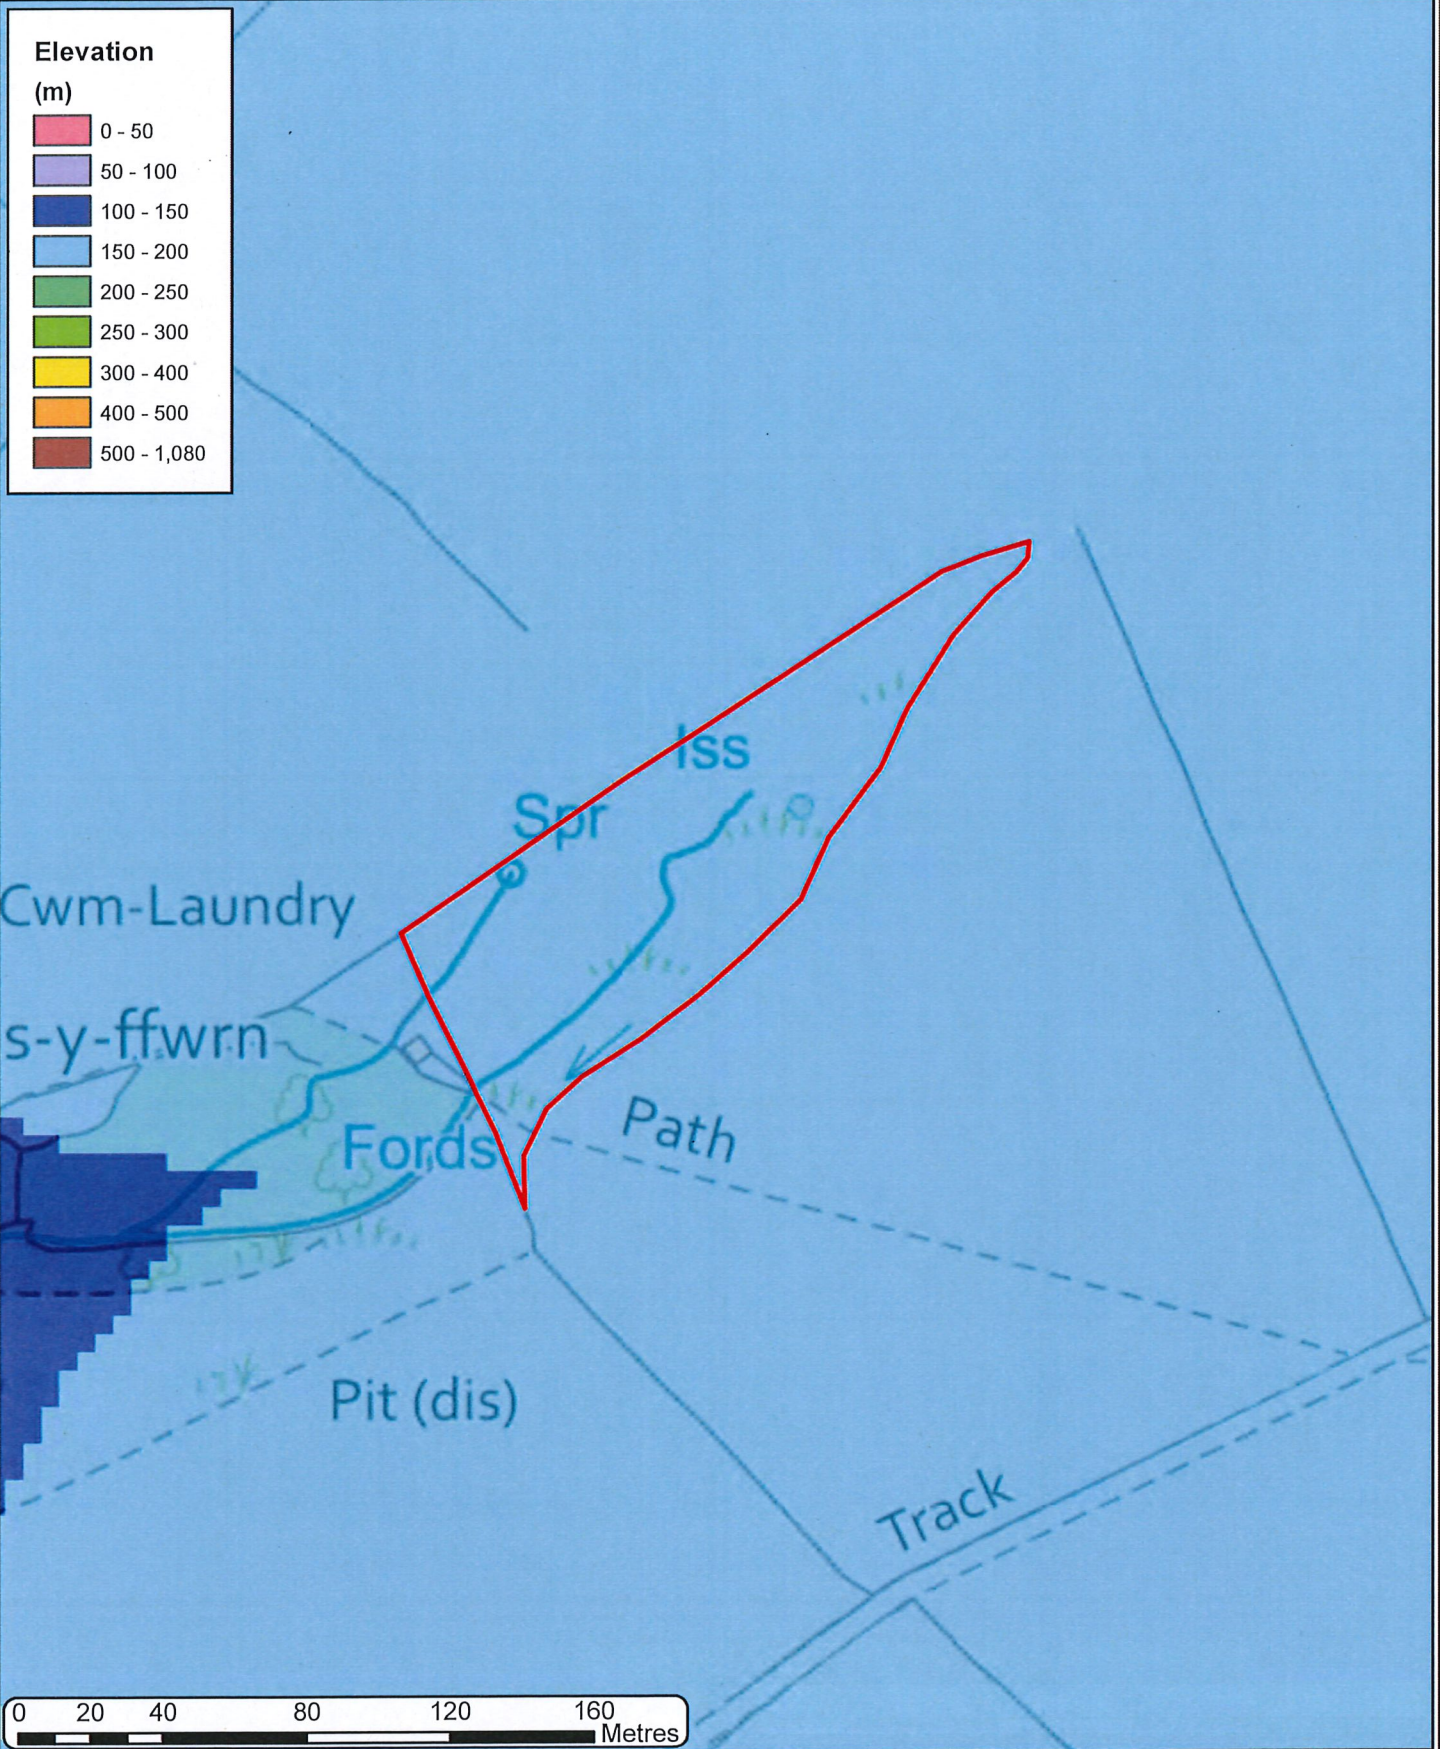

T008 2024 GOOGLE MAPS IMAGERY

0 20 40 80 120 160
Metres

© Crown copyright and database 2024. All rights reserved.
Welsh Government licence number 100021874.

T008 2024 ELEVATION

T008 2024 BOVINE TB RISK

T008 2024 AERIAL PHOTOGRAPHY CIR 2023