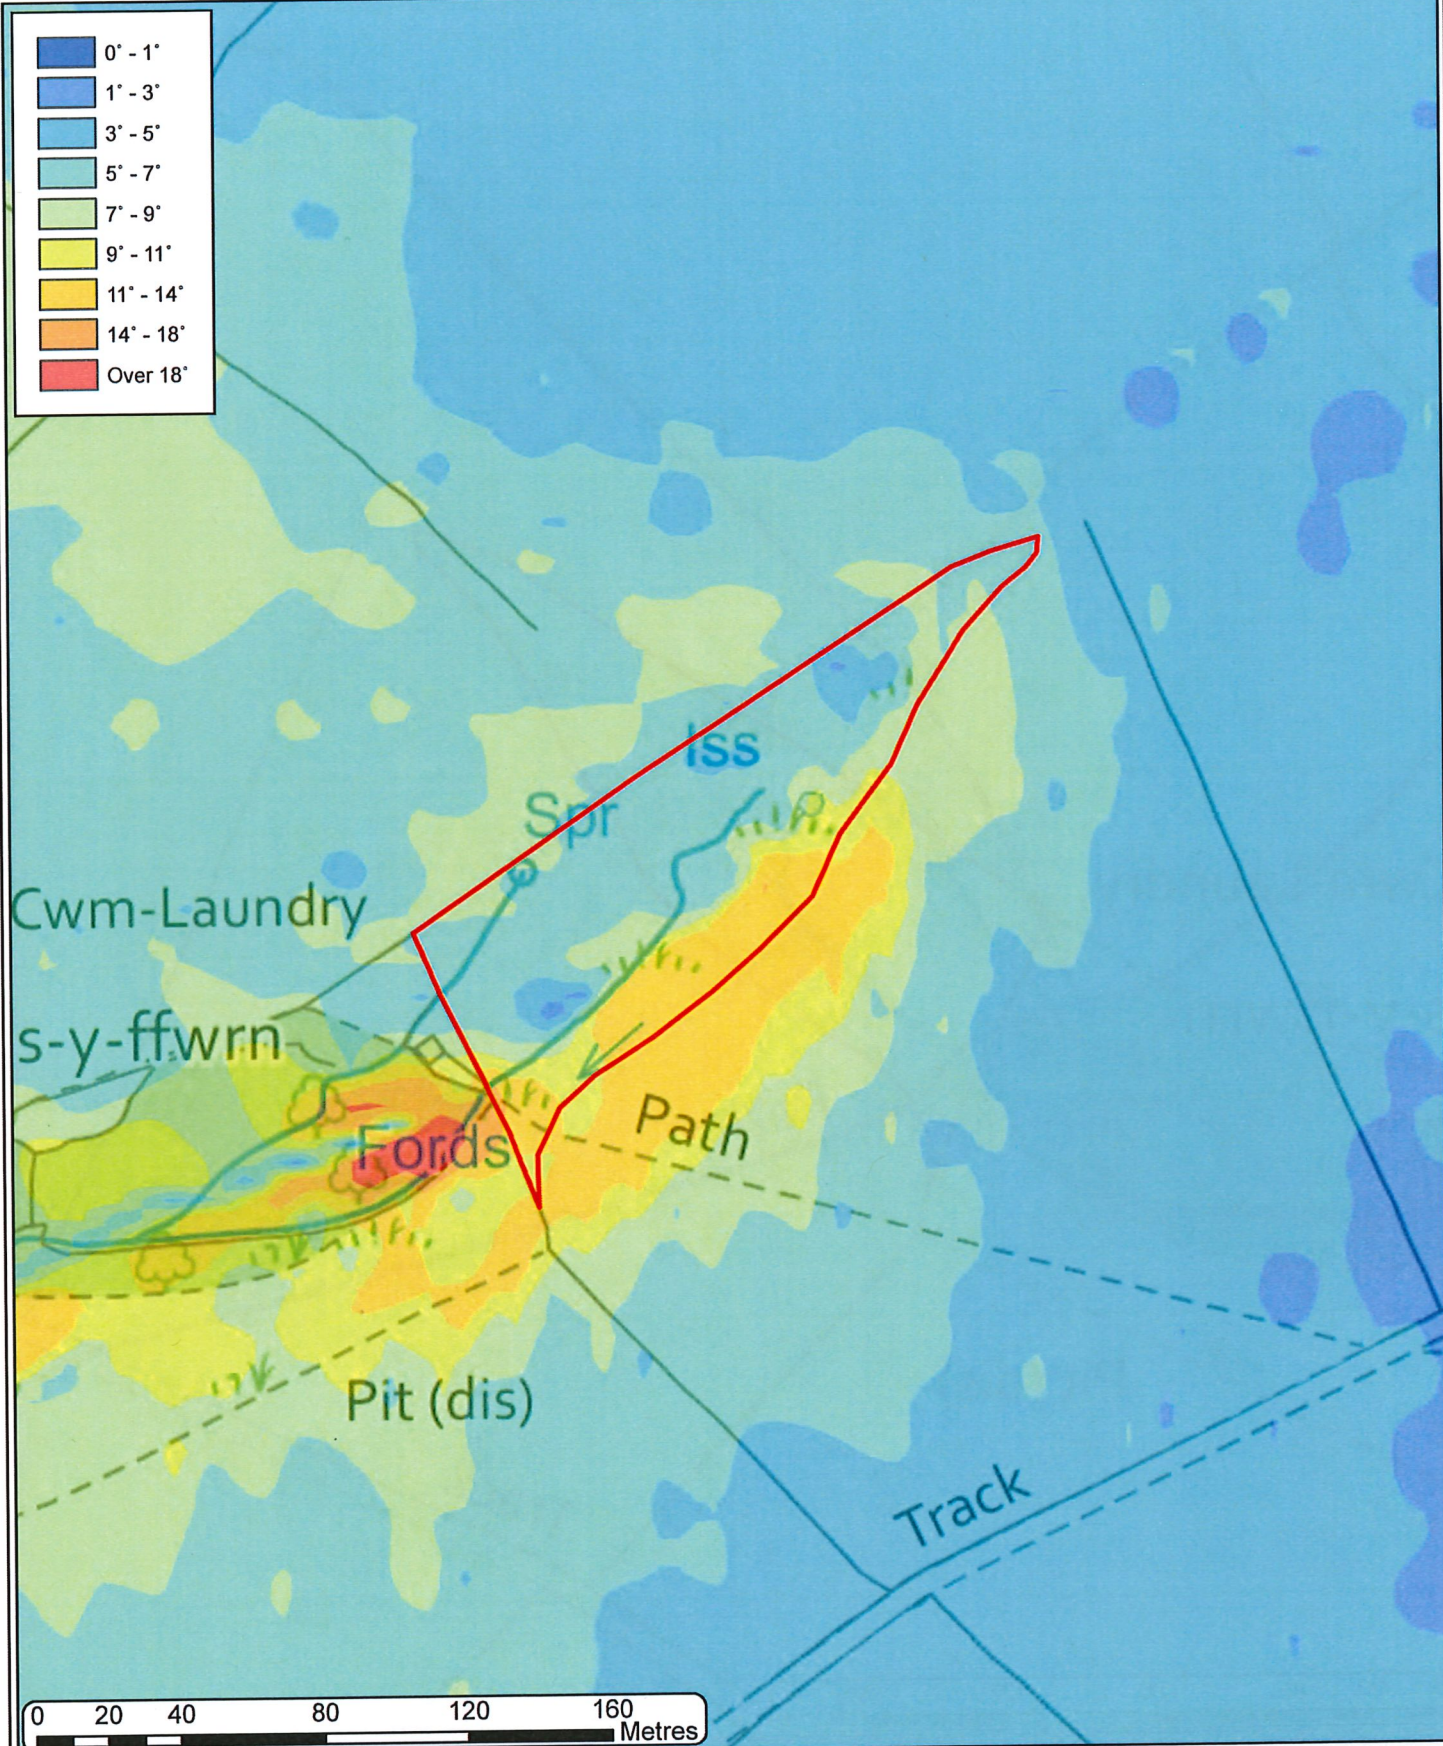

T008 2024 SLOPE

T008 2024 PROW

T008 2024 PHASE 1

Phase I Habitats

Habitat

-  Coastland
-  Grassland and marsh
-  Heathland
-  Mire
-  Miscellaneous
-  Open water
-  Rock exposure and waste
-  Swamp, marginal and inundation
-  Tall herb and fen
-  Woodland and scrub
-  NA
-  Mosaic