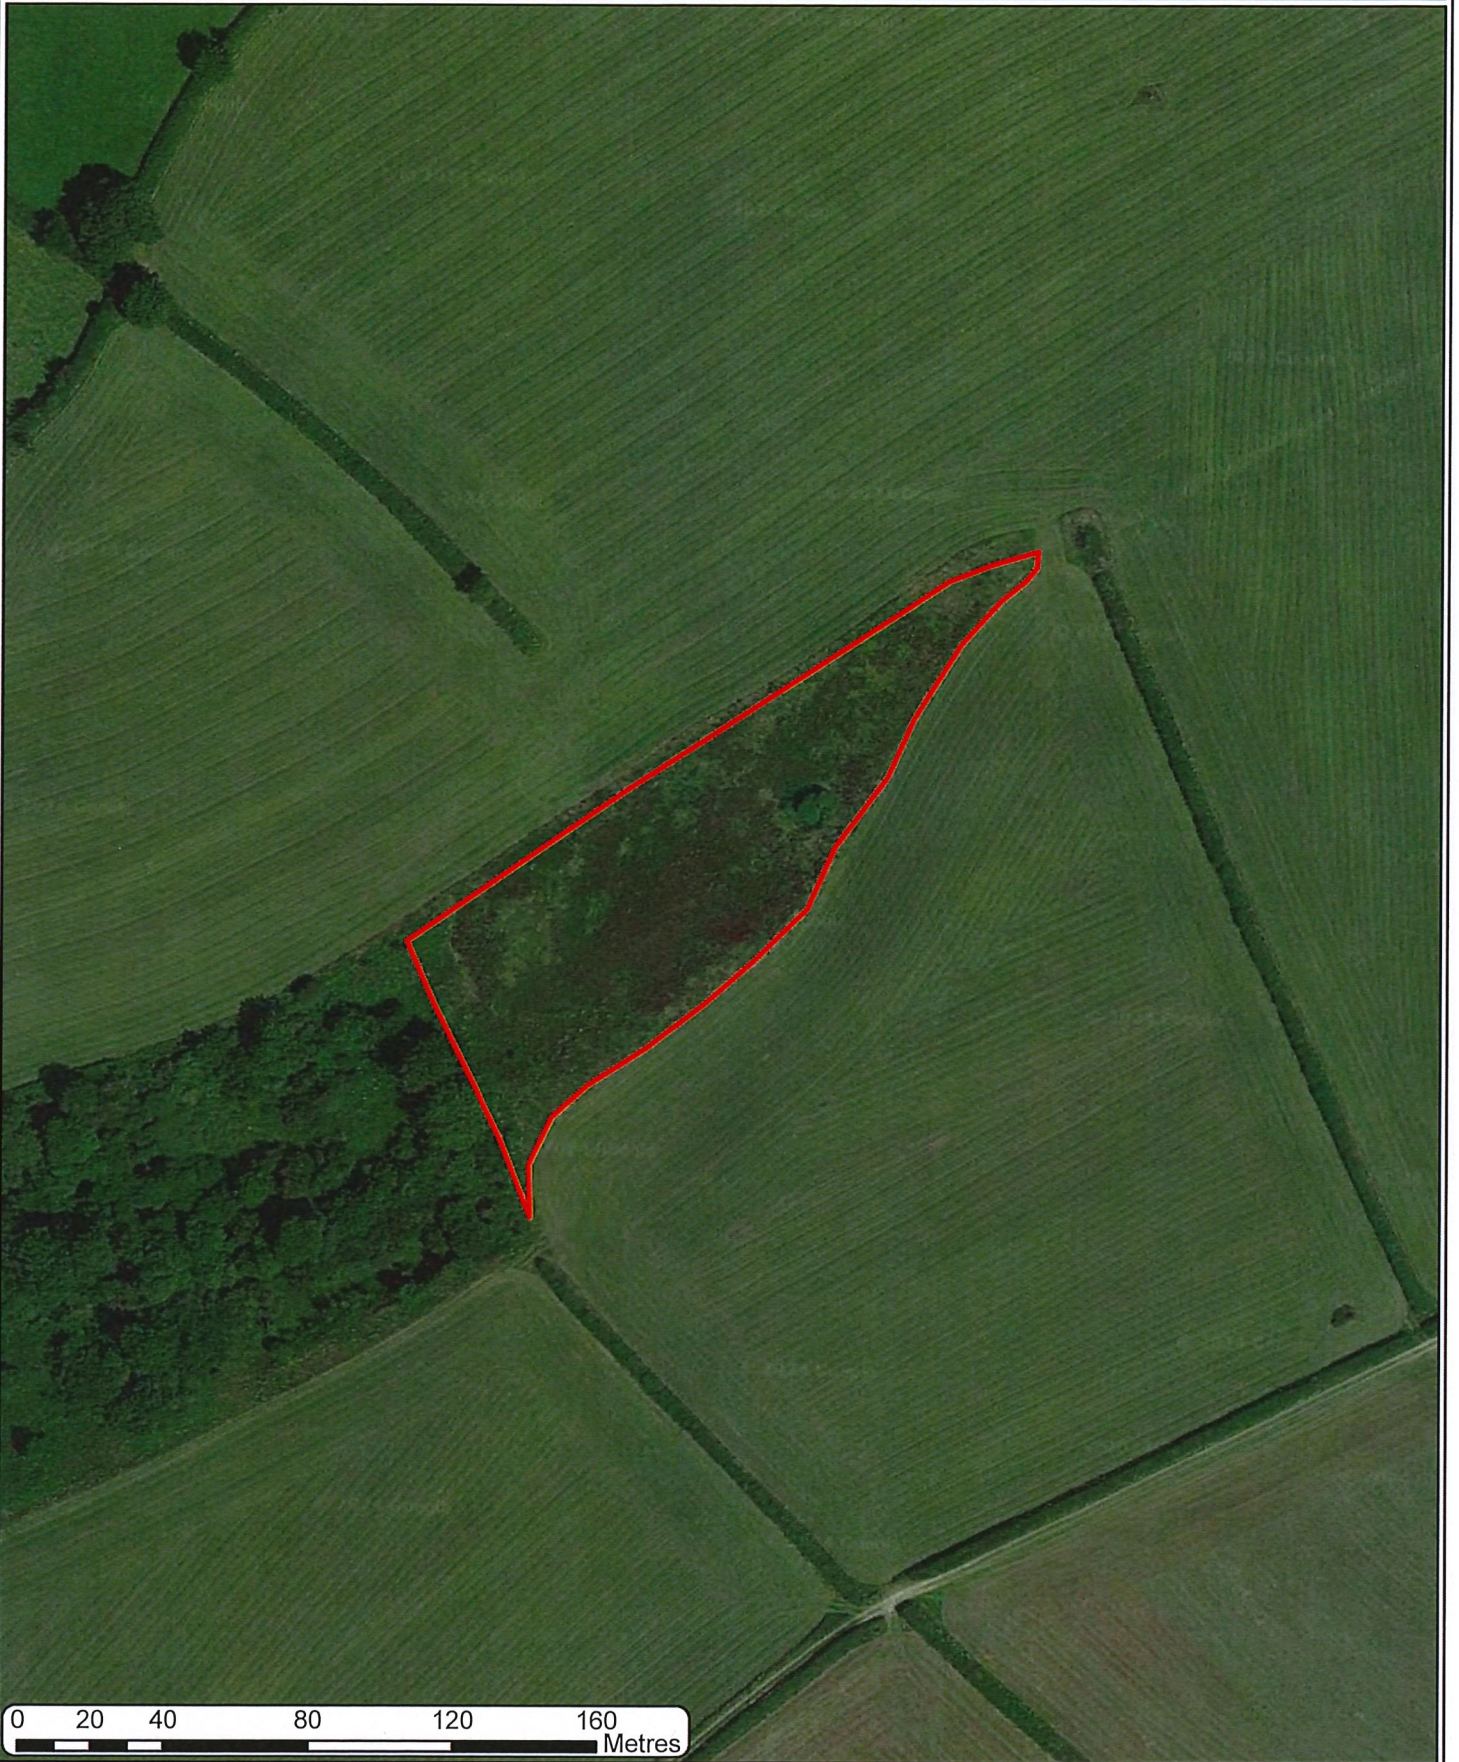

T008 2024 SLOPE

T008 2024 PROW

T008 2024 PHASE 1

Phase I Habitats

Habitat

-  Coastland
-  Grassland and marsh
-  Heathland
-  Mire
-  Miscellaneous
-  Open water
-  Rock exposure and waste
-  Swamp, marginal and inundation
-  Tall herb and fen
-  Woodland and scrub
-  NA
-  Mosaic

T008 2024 HABITAT NETWORKS LEVEL 1 - FOCAL

T008 2024 HABITAT NETWORKS LEVEL 1 - CORE

T008 2024 HABITAT INVENTORY OF WALES

Habitat Inventory

Category

- Coastland
- Exposure and waste
- Grassland and marsh
- Heathland
- Mire
- Miscellaneous
- Open water
- Swamp, marginal and inundation
- Tall herb and fen
- Woodland and scrub

T008 2024 GOOGLE MAPS IMAGERY

0 20 40 80 120 160
Metres

© Crown copyright and database 2024. All rights reserved.
Welsh Government licence number 100021874.

T008 2024 ELEVATION

T008 2024 BOVINE TB RISK

T008 2024 AERIAL PHOTOGRAPHY CIR 2023