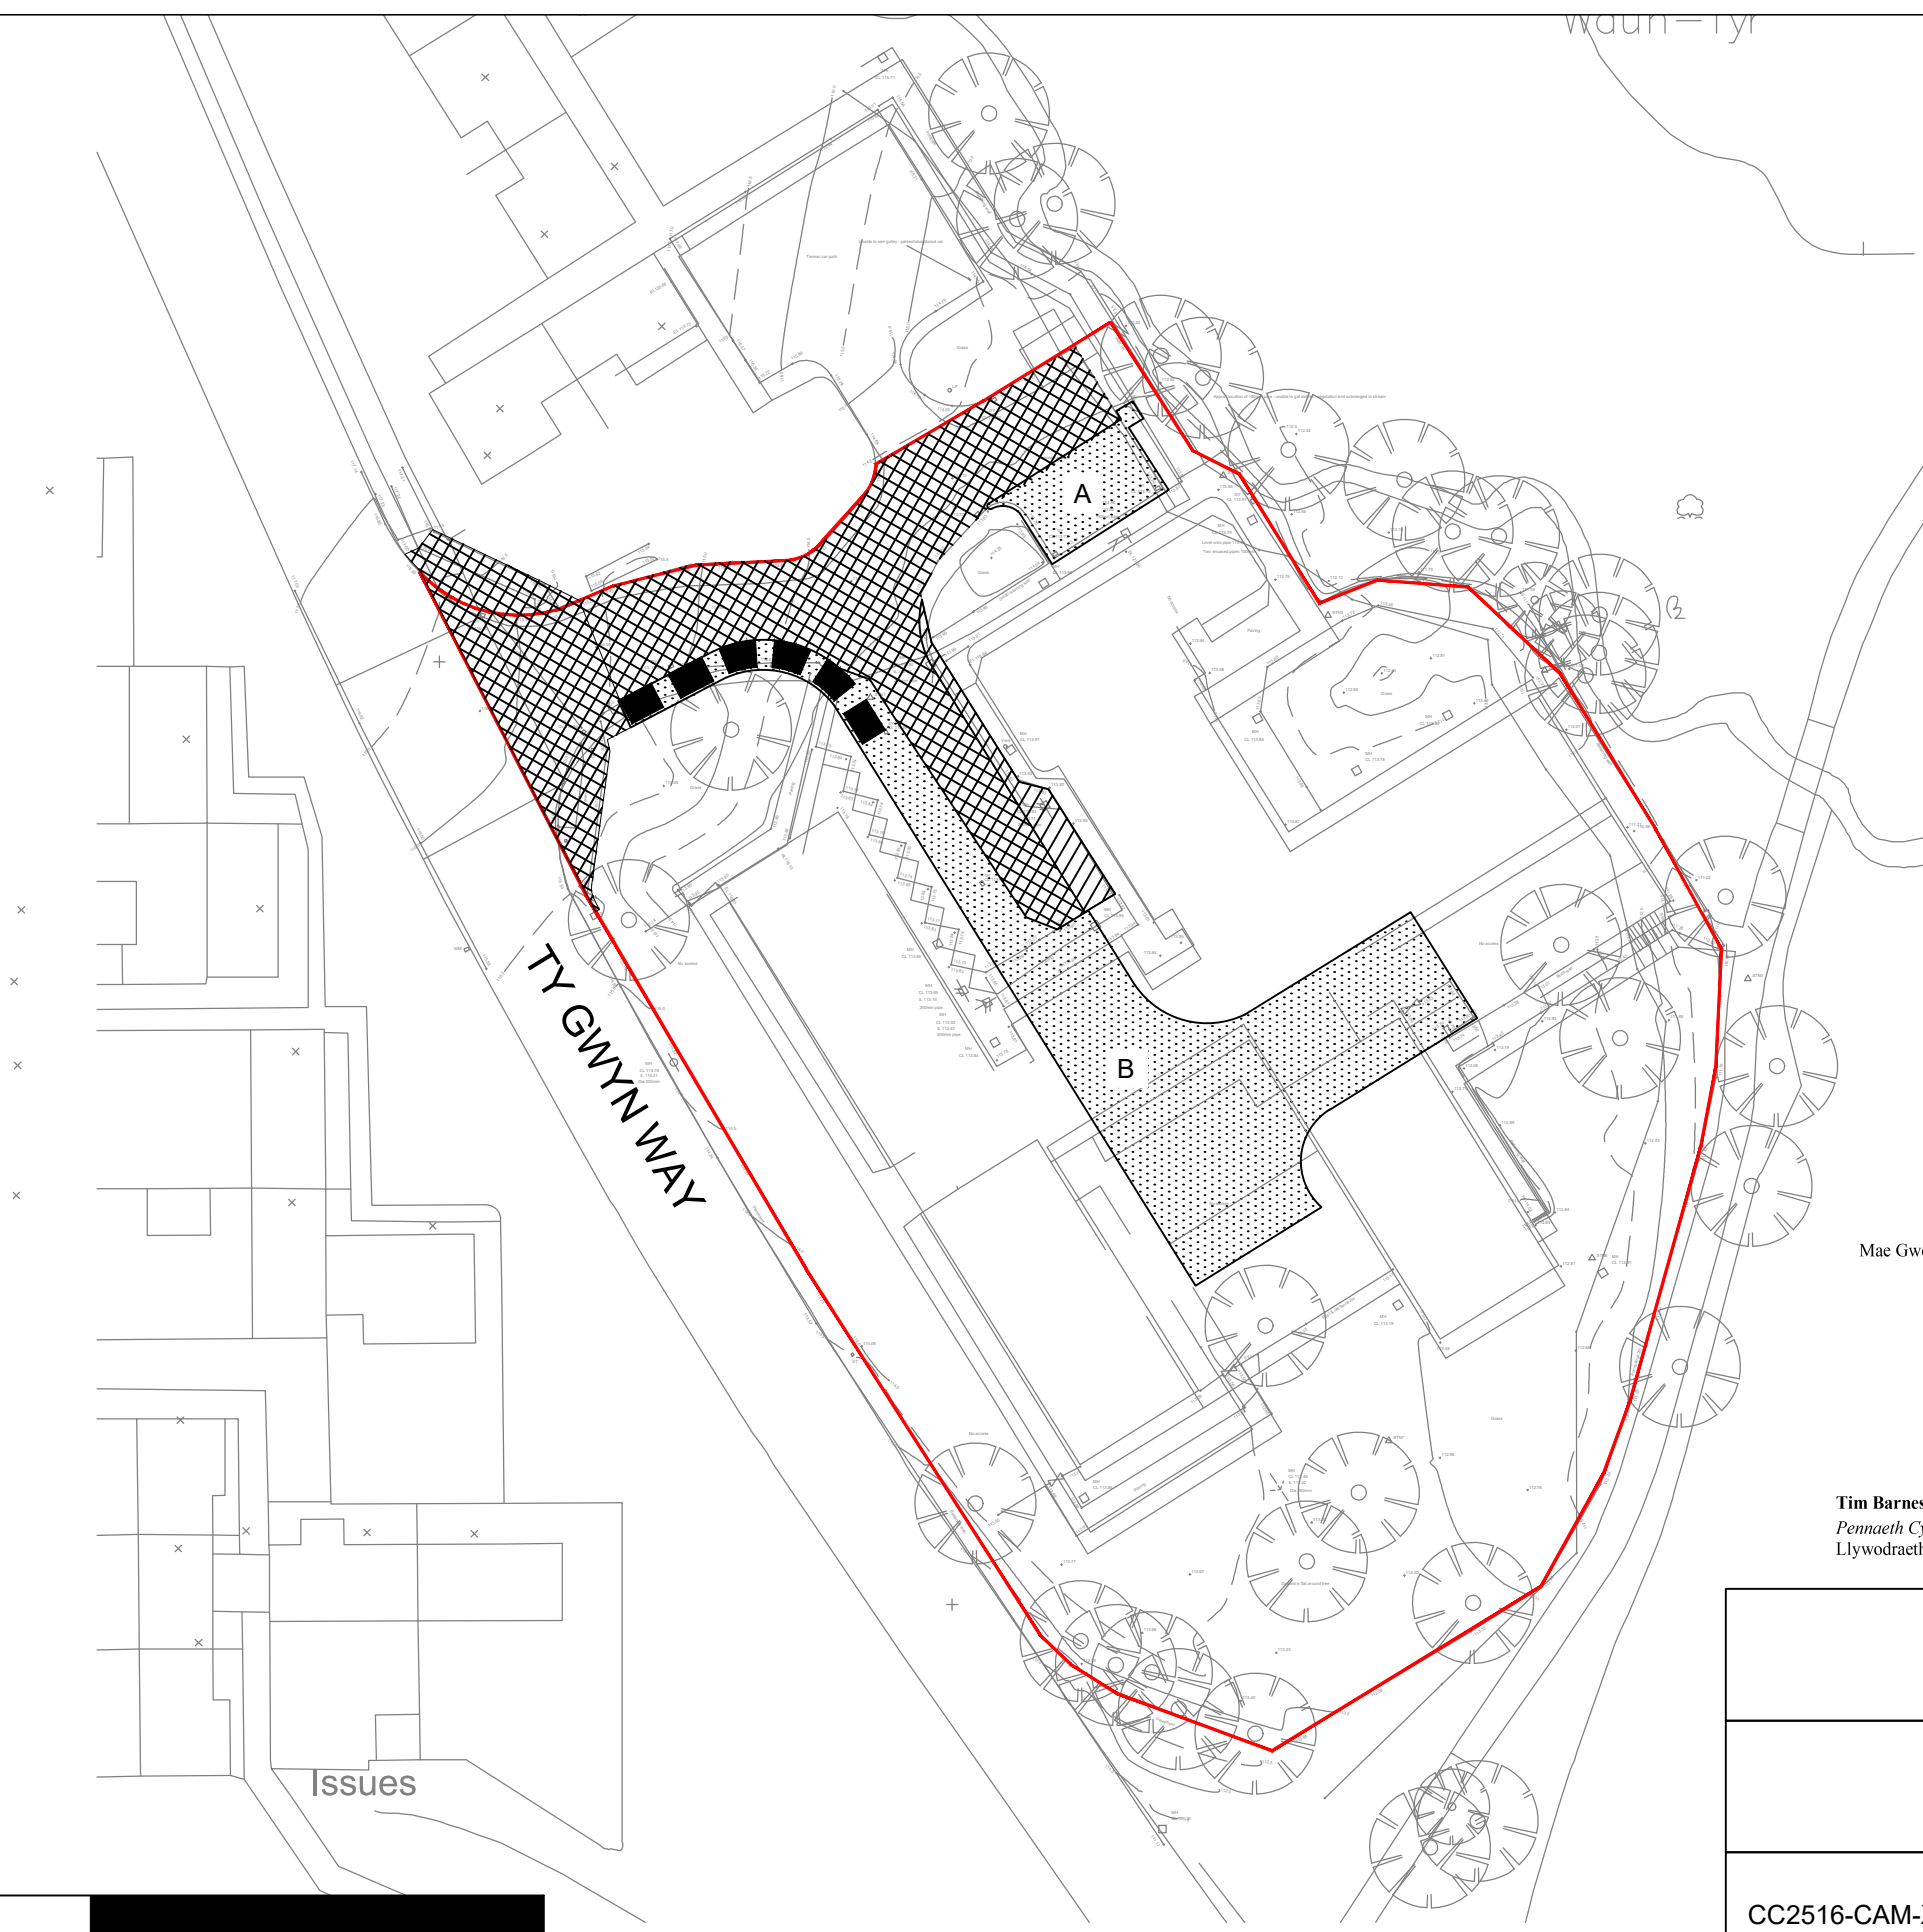

KEY

-  FFIN Y SAFLE / SITE BOUNDARY
-  PRIFFORDD YN CAEL EI CHAU / HIGHWAY TO BE STOPPED UP
-  PRIFFORDD I'W GWELLA / HIGHWAY TO BE IMPROVED
-  PRIFFORDD NEWYDD / NEW HIGHWAY
-  LWYBR NEWYDD / NEW FOOTPATH

Issues

Mae Gweinidogion Cymru yn ardstyio drwy hyn mai hwn yw'r plan y cyfeirir ato yng Ngorchymyn Cau Priffyrdd (Cartref Preswyl Ty Gwyn, Ty Gwyn Way, Fairwater, Cwmbwrn NP44 4TX) 2026
Rhif y Ffeil: qA2272720

The Welsh Ministers Hereby Certify That This Is The Plan Referred To In
The Stopping Up Of Highways (Ty Gwyn Residential Home, Ty Gwyn Way, Fairwater, Cwmbwrn,
NP44 4TX) Order 2026
File No: qA23336710

Dyddiedig/Dated: 13 Mawrth / 13 March 2026

Tim Barnes
Penmaeth Cynllunio, Rheoli Asedau a Safonau / Head of Planning, Asset Management & Standards
Llywodraeth Cymru / Welsh Government

TY GWYN WAY, FAIRWATER, CWMBRAN NP44 4TX	
SECTION 247 STOPPING UP PLAN	
CC2516-CAM-XX-XX-DR-C-0910-P04-Section 247 Proposed Highway Order Plan	
SCALE	1:500 @ A3